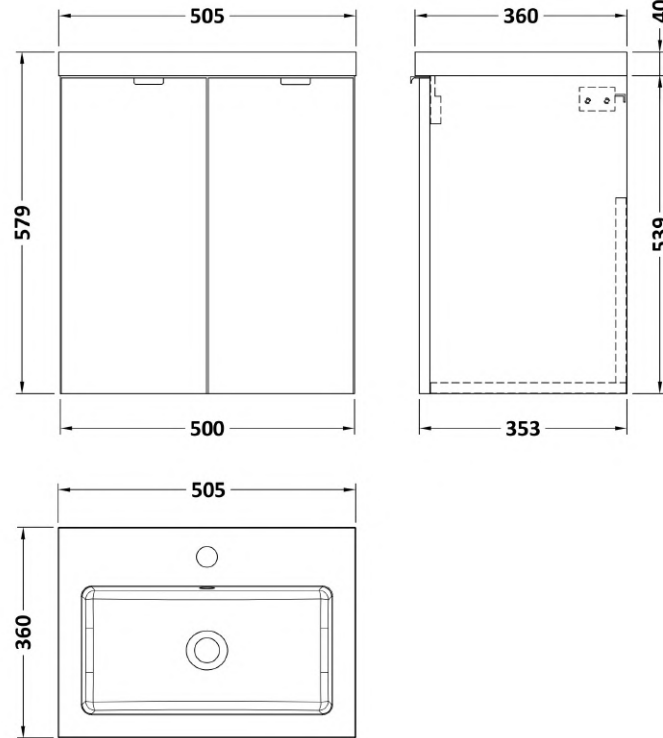

Sales Code: CBI140

Description: 500 2-Door Wall Hung Unit & Basin

Packaging Details

Barcode: 5056211849094

Sales Code: OFF135

Description: 500 2-Door Wall Hung Unit (355mm)

Product Dimensions

Height (mm):	540
Width (mm):	500
Depth (mm):	353
Nett Weight (kg):	11.5

Packaging Dimensions

Height (mm):	560
Width (mm):	520
Depth (mm):	375
Gross Weight (kg):	12

Packaging Data

Box Colour:	Brown Cardboard Box
Box Qty:	1
Label Size:	x
Label Colour:	White Label
Label Qty:	0

Outer Box Dimensions (If Applicable)

Sales Code: PMB312

Description: 500 Rear Tap Basin 1Th

Product Dimensions

Height (mm):	355
Width (mm):	503
Depth (mm):	135
Nett Weight (kg):	8.1

Packaging Dimensions

Height (mm):	420
Width (mm):	210
Depth (mm):	550
Gross Weight (kg):	8.1

Packaging Data

Box Colour:	Brown Cardboard Box - Printed
Box Qty:	1
Label Size:	100 x 50
Label Colour:	White Label
Label Qty:	2

Outer Box Dimensions (If Applicable)

Height (mm):	
Width (mm):	
Depth (mm):	
Gross Weight (kg):	
Barcode:	5055369071975