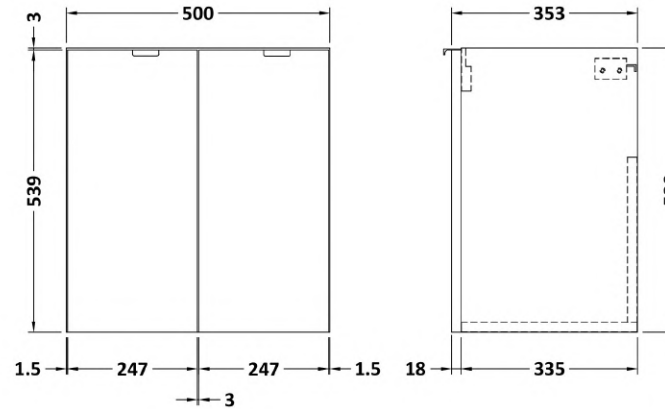

Sales Code: CBI140

Description: 500 2-Door Wall Hung Unit & Basin

Packaging Details

Barcode: 5056211849094

Sales Code: OFF135

Description: 500 2-Door Wall Hung Unit (355mm)

Product Dimensions

Height (mm):	540
Width (mm):	500
Depth (mm):	353
Nett Weight (kg):	11.5

Packaging Dimensions

Height (mm):	560
Width (mm):	520
Depth (mm):	375
Gross Weight (kg):	12

Packaging Data

Box Colour:	Brown Cardboard Box
Box Qty:	1
Label Size:	x
Label Colour:	White Label
Label Qty:	0

Outer Box Dimensions (If Applicable)

Sales Code: PMB312

Description: 500 Rear Tap Basin 1Th

Product Dimensions

Height (mm):	355
Width (mm):	503
Depth (mm):	135
Nett Weight (kg):	8.1

Packaging Dimensions

Height (mm):	420
Width (mm):	210
Depth (mm):	550
Gross Weight (kg):	8.1

Packaging Data

Box Colour:	Brown Cardboard Box - Printed
Box Qty:	1
Label Size:	100 x 50
Label Colour:	White Label
Label Qty:	2

Outer Box Dimensions (If Applicable)

Height (mm):	
Width (mm):	
Depth (mm):	
Gross Weight (kg):	
Barcode:	5055369071975