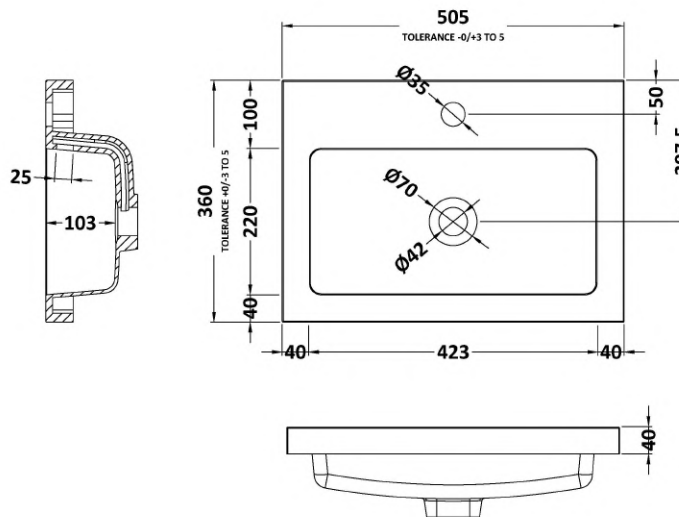

Sales Code: CBI140

Description: 500 2-Door Wall Hung Unit & Basin

Packaging Details

Barcode: 5056211849094

Sales Code: OFF135

Description: 500 2-Door Wall Hung Unit (355mm)

Product Dimensions

Height (mm):	540
Width (mm):	500
Depth (mm):	353
Nett Weight (kg):	11.5

Packaging Dimensions

Height (mm):	560
Width (mm):	520
Depth (mm):	375
Gross Weight (kg):	12

Packaging Data

Box Colour:	Brown Cardboard Box
Box Qty:	1
Label Size:	x
Label Colour:	White Label
Label Qty:	0

Outer Box Dimensions (If Applicable)

Sales Code: PMB312

Description: 500 Rear Tap Basin 1Th

Product Dimensions

Height (mm):	355
Width (mm):	503
Depth (mm):	135
Nett Weight (kg):	8.1

Packaging Dimensions

Height (mm):	420
Width (mm):	210
Depth (mm):	550
Gross Weight (kg):	8.1

Packaging Data

Box Colour:	Brown Cardboard Box - Printed
Box Qty:	1
Label Size:	100 x 50
Label Colour:	White Label
Label Qty:	2

Outer Box Dimensions (If Applicable)

Height (mm):	
Width (mm):	
Depth (mm):	
Gross Weight (kg):	
Barcode:	5055369071975