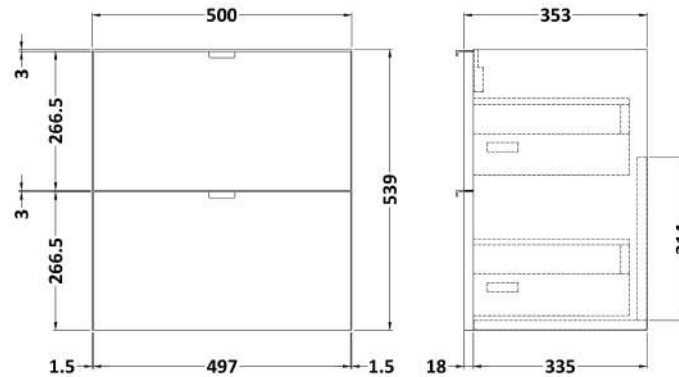

### Product Dimensions

Height (mm):	540
Width (mm):	500
Depth (mm):	353
Nett Weight (kg):	18.5

### Packaging Dimensions

Height (mm):	560
Width (mm):	520
Depth (mm):	375
Gross Weight (kg):	19

### Product Dimensions

Height (mm):	355
Width (mm):	503
Depth (mm):	135
Nett Weight (kg):	8.1

### Packaging Dimensions

Height (mm):	420
Width (mm):	210
Depth (mm):	550
Gross Weight (kg):	8.1