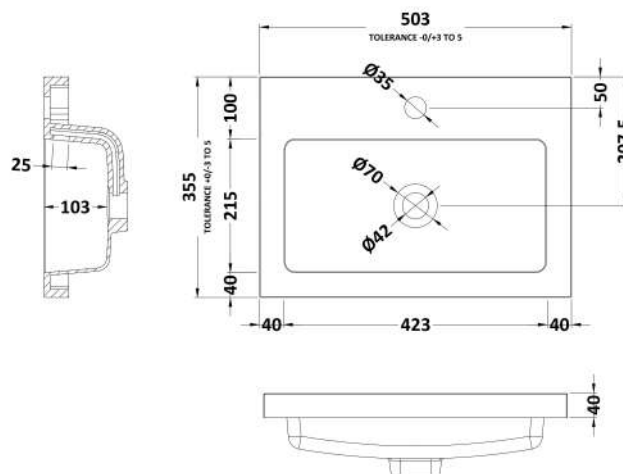

### Product Dimensions

Height (mm):	540
Width (mm):	500
Depth (mm):	353
Nett Weight (kg):	18.5

### Outer Box Dimensions (If Applicable)

Height (mm):	
Width (mm):	
Depth (mm):	
Gross Weight (kg):	
Barcode:	5056211848851

### Product Dimensions

Height (mm):	355
Width (mm):	503
Depth (mm):	135
Nett Weight (kg):	8.1

### Packaging Dimensions

Height (mm):	420
Width (mm):	210
Depth (mm):	550
Gross Weight (kg):	8.1