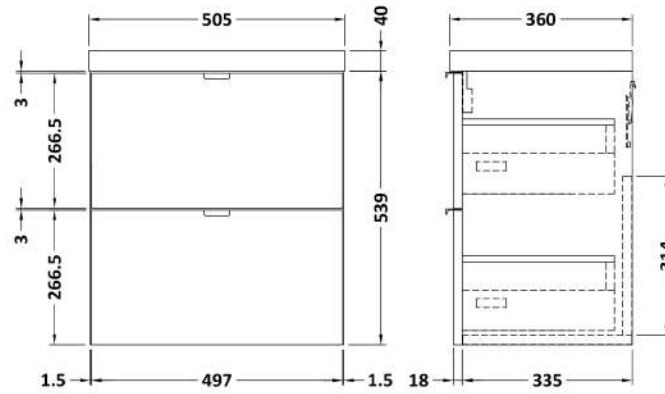

Sales Code: CBI141

Description: 500 2-Drawer Wall Hung Unit & Basin

Packaging Details

Barcode: 5056211849155