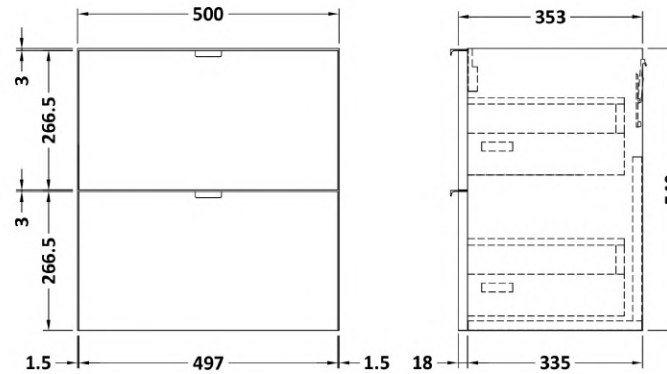

Sales Code: CBI141

Description: 500 2-Drawer Wall Hung Unit & Basin

Packaging Details

Barcode: 5056211849155

Sales Code: OFF136

Description: 500 2-Drawer Wall Hung Unit (355mm)

Product Dimensions

Height (mm):	540
Width (mm):	500
Depth (mm):	353
Nett Weight (kg):	18.5

Packaging Dimensions

Height (mm):	560
Width (mm):	520
Depth (mm):	375
Gross Weight (kg):	19

Packaging Data

Box Colour:	Brown Cardboard Box
Box Qty:	1
Label Size:	x
Label Colour:	White Label
Label Qty:	0

Outer Box Dimensions (If Applicable)

Sales Code: PMB312

Description: 500 Rear Tap Basin 1Th

Product Dimensions

Height (mm):	355
Width (mm):	503
Depth (mm):	135
Nett Weight (kg):	8.1

Packaging Dimensions

Height (mm):	420
Width (mm):	210
Depth (mm):	550
Gross Weight (kg):	8.1

Packaging Data

Box Colour:	Brown Cardboard Box - Printed
Box Qty:	1
Label Size:	100 x 50
Label Colour:	White Label
Label Qty:	2

Outer Box Dimensions (If Applicable)

Height (mm):	
Width (mm):	
Depth (mm):	
Gross Weight (kg):	
Barcode:	5055369071975