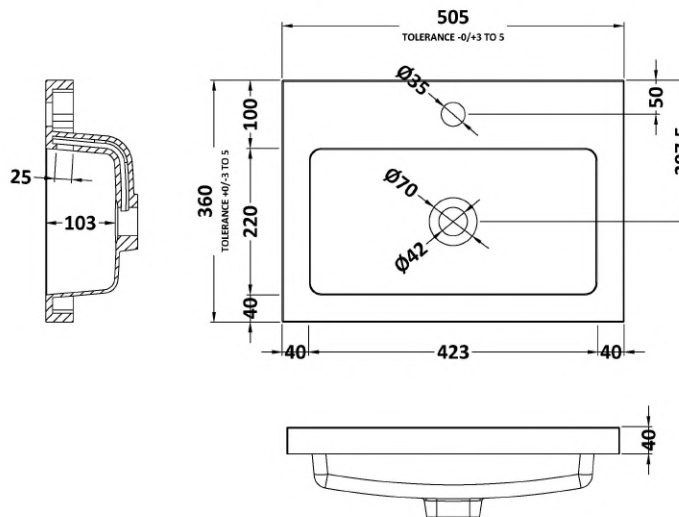

Sales Code: CBI141

Description: 500 2-Drawer Wall Hung Unit & Basin

Packaging Details

Barcode: 5056211849155

Sales Code: OFF136

Description: 500 2-Drawer Wall Hung Unit (355mm)

Product Dimensions

Height (mm):	540
Width (mm):	500
Depth (mm):	353
Nett Weight (kg):	18.5

Packaging Dimensions

Height (mm):	560
Width (mm):	520
Depth (mm):	375
Gross Weight (kg):	19

Packaging Data

Box Colour:	Brown Cardboard Box
Box Qty:	1
Label Size:	x
Label Colour:	White Label
Label Qty:	0

Outer Box Dimensions (If Applicable)

Sales Code: PMB312

Description: 500 Rear Tap Basin 1Th

Product Dimensions

Height (mm):	355
Width (mm):	503
Depth (mm):	135
Nett Weight (kg):	8.1

Packaging Dimensions

Height (mm):	420
Width (mm):	210
Depth (mm):	550
Gross Weight (kg):	8.1

Packaging Data

Box Colour:	Brown Cardboard Box - Printed
Box Qty:	1
Label Size:	100 x 50
Label Colour:	White Label
Label Qty:	2

Outer Box Dimensions (If Applicable)

Height (mm):	
Width (mm):	
Depth (mm):	
Gross Weight (kg):	
Barcode:	5055369071975