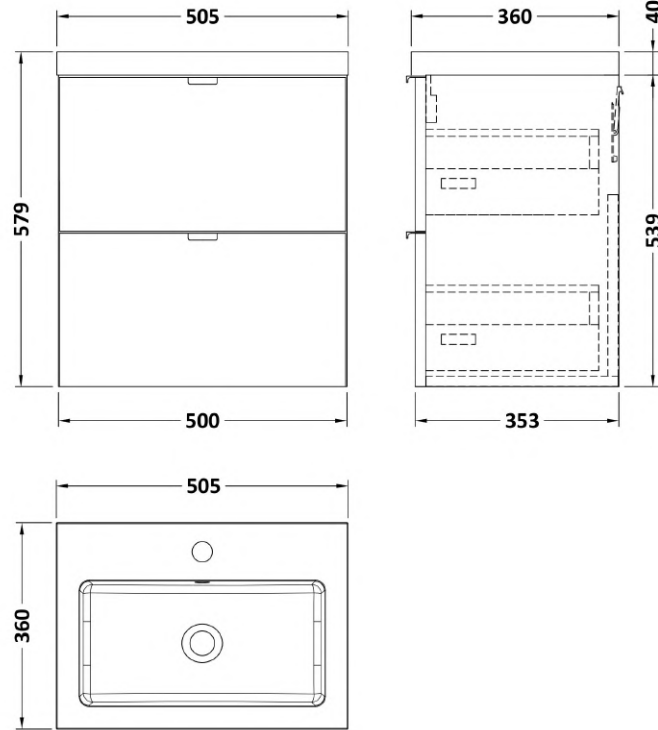

Sales Code: CBI141

Description: 500 2-Drawer Wall Hung Unit & Basin

Packaging Details

Barcode: 5056211849155

Sales Code: OFF136

Description: 500 2-Drawer Wall Hung Unit (355mm)

Product Dimensions

Height (mm):	540
Width (mm):	500
Depth (mm):	353
Nett Weight (kg):	18.5

Packaging Dimensions

Height (mm):	560
Width (mm):	520
Depth (mm):	375
Gross Weight (kg):	19

Packaging Data

Box Colour:	Brown Cardboard Box
Box Qty:	1
Label Size:	x
Label Colour:	White Label
Label Qty:	0

Outer Box Dimensions (If Applicable)

Sales Code: PMB312

Description: 500 Rear Tap Basin 1Th

Product Dimensions

Height (mm):	355
Width (mm):	503
Depth (mm):	135
Nett Weight (kg):	8.1

Packaging Dimensions

Height (mm):	420
Width (mm):	210
Depth (mm):	550
Gross Weight (kg):	8.1

Packaging Data

Box Colour:	Brown Cardboard Box - Printed
Box Qty:	1
Label Size:	100 x 50
Label Colour:	White Label
Label Qty:	2

Outer Box Dimensions (If Applicable)

Height (mm):	
Width (mm):	
Depth (mm):	
Gross Weight (kg):	
Barcode:	5055369071975