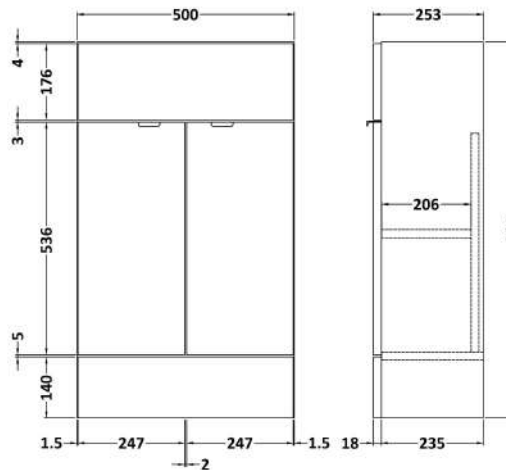

Sales Code: CBI142

Description: 1000mm Combination Vanity & Wc Compact

Packaging Details

Barcode: 5056211851684

Sales Code: OFF105

Description: 500 Vanity Unit (255mm Deep)

Product Dimensions

Height (mm):	864
Width (mm):	500
Depth (mm):	255
Nett Weight (kg):	15

Packaging Dimensions

Height (mm):	290
Width (mm):	525
Depth (mm):	875
Gross Weight (kg):	15.5

Packaging Data

Box Colour:	Brown Cardboard Box
Box Qty:	1
Label Size:	100 x 50
Label Colour:	Not Applicable
Label Qty:	0

Sales Code: OFF145

Description: 500 Wc Unit (255mm Deep)

Product Dimensions

Height (mm):	864
Width (mm):	500
Depth (mm):	255
Nett Weight (kg):	11.5

Packaging Dimensions

Height (mm):	290
Width (mm):	525
Depth (mm):	875
Gross Weight (kg):	12

Sales Code: PMB402

Description: 1000 Straight Polymarble Basin

Product Dimensions

Height (mm):	135
Width (mm):	1003
Depth (mm):	255
Nett Weight (kg):	11.8

Packaging Dimensions

Height (mm):	190
Width (mm):	320
Depth (mm):	1060
Gross Weight (kg):	11.8