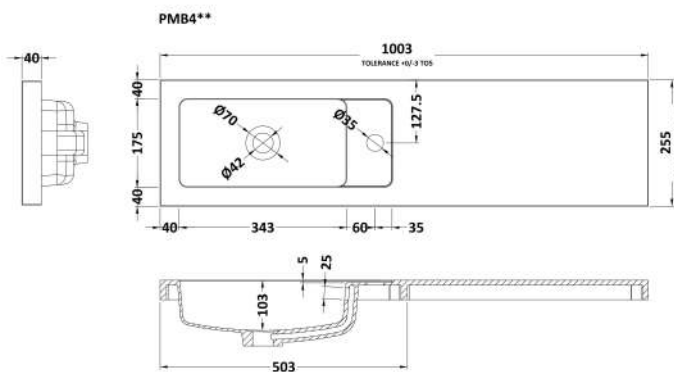

Packaging Dimensions

Height (mm):	290
Width (mm):	525
Depth (mm):	875
Gross Weight (kg):	15.5

Packaging Data

Box Colour:	Brown Cardboard Box
Box Qty:	1
Label Size:	100 x 50
Label Colour:	Not Applicable
Label Qty:	0

Sales Code: OFF145

Description: 500 Wc Unit (255mm Deep)

Product Dimensions

Height (mm):	864
Width (mm):	500
Depth (mm):	255
Nett Weight (kg):	11.5

Packaging Dimensions

Height (mm):	290
Width (mm):	525
Depth (mm):	875
Gross Weight (kg):	12

Packaging Data

Box Colour:	Brown Cardboard Box
Box Qty:	1
Label Size:	100 x 50
Label Colour:	Not Applicable
Label Qty:	0

Outer Box Dimensions (If Applicable)

Height (mm):	
Width (mm):	
Depth (mm):	
Gross Weight (kg):	
Barcode:	5055275816752

Sales Code: PMB402

Description: 1000 Straight Polymarble Basin

Product Dimensions

Height (mm):	135
Width (mm):	1003
Depth (mm):	255
Nett Weight (kg):	11.8

Packaging Dimensions

Height (mm):	190
Width (mm):	320
Depth (mm):	1060
Gross Weight (kg):	11.8