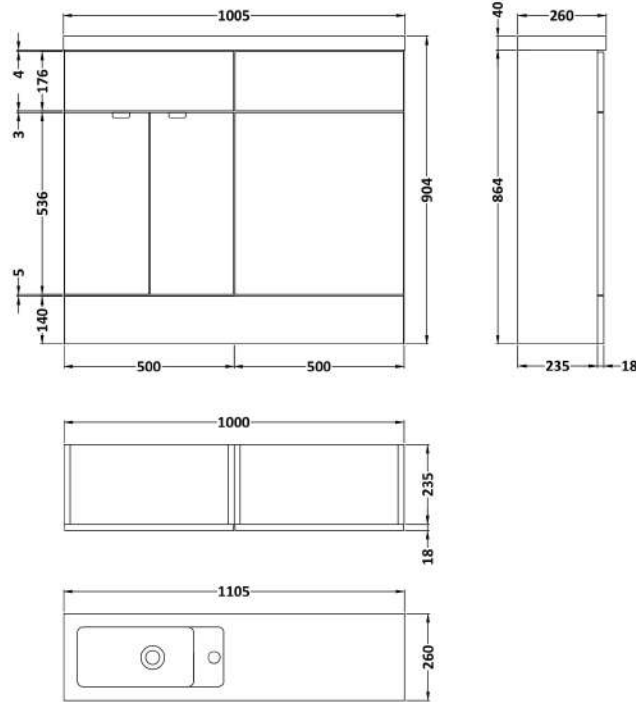

Sales Code: CBI142

Description: 1000mm Combination Vanity & Wc Compact

Packaging Details

Barcode: 5056211851684

Sales Code: OFF105

Description: 500 Vanity Unit (255mm Deep)

Product Dimensions

Height (mm):	864
Width (mm):	500
Depth (mm):	255
Nett Weight (kg):	15

Packaging Dimensions

Height (mm):	290
Width (mm):	525
Depth (mm):	875
Gross Weight (kg):	15.5

Packaging Data

Box Colour:	Brown Cardboard Box
Box Qty:	1
Label Size:	100 x 50
Label Colour:	Not Applicable
Label Qty:	0

Sales Code: OFF145

Description: 500 Wc Unit (255mm Deep)

Product Dimensions

Height (mm):	864
Width (mm):	500
Depth (mm):	255
Nett Weight (kg):	11.5

Packaging Dimensions

Height (mm):	290
Width (mm):	525
Depth (mm):	875
Gross Weight (kg):	12

Sales Code: PMB402

Description: 1000 Straight Polymarble Basin

Product Dimensions

Height (mm):	135
Width (mm):	1003
Depth (mm):	255
Nett Weight (kg):	11.8

Packaging Dimensions

Height (mm):	190
Width (mm):	320
Depth (mm):	1060
Gross Weight (kg):	11.8