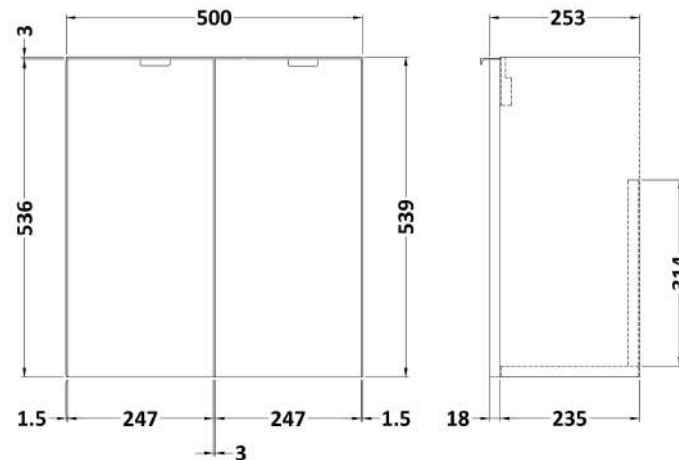

Sales Code: CBI143

Description: 1000mm Combination Vanity Compact

Packaging Details

Barcode: 5056211851745

Sales Code: OFF134

Description: 500 2-Door Wall Hung Unit (255mm)

Product Dimensions

Height (mm):	540
Width (mm):	500
Depth (mm):	253
Nett Weight (kg):	9.5

Packaging Dimensions

Height (mm):	560
Width (mm):	520
Depth (mm):	275
Gross Weight (kg):	10

Packaging Data

Box Colour:	Brown Cardboard Box
Box Qty:	1
Label Size:	x
Label Colour:	White Label
Label Qty:	0

Outer Box Dimensions (If Applicable)

Sales Code: PMB402

Description: 1000 Straight Polymarble Basin

Product Dimensions

Height (mm):	135
Width (mm):	1003
Depth (mm):	255
Nett Weight (kg):	11.8

Packaging Dimensions

Height (mm):	190
Width (mm):	320
Depth (mm):	1060
Gross Weight (kg):	11.8

Packaging Data

Box Colour:	Brown Cardboard Box - Printed
Box Qty:	1
Label Size:	100 x 50
Label Colour:	White Label
Label Qty:	2

Outer Box Dimensions (If Applicable)

Height (mm):	
Width (mm):	
Depth (mm):	
Gross Weight (kg):	
Barcode:	5056211847410