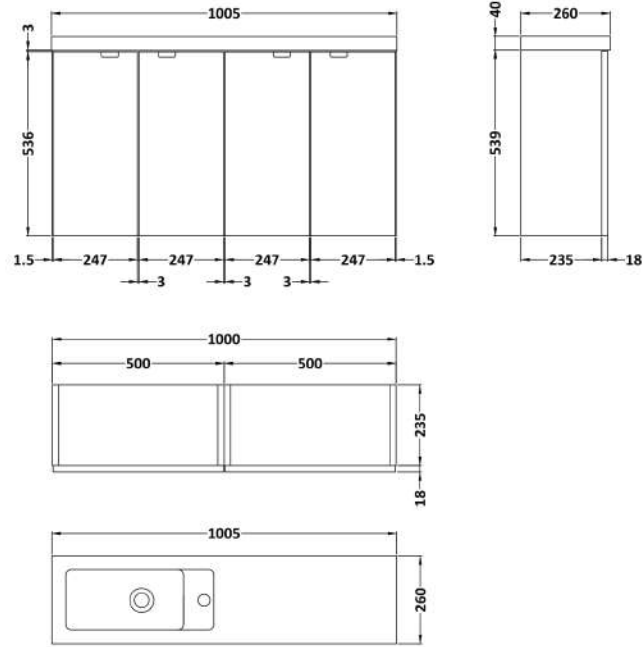

Sales Code: CBI143

Description: 1000mm Combination Vanity Compact

Packaging Details

Barcode: 5056211851745

Sales Code: OFF134

Description: 500 2-Door Wall Hung Unit (255mm)

Product Dimensions

Height (mm):	540
Width (mm):	500
Depth (mm):	253
Nett Weight (kg):	9.5

Packaging Dimensions

Height (mm):	560
Width (mm):	520
Depth (mm):	275
Gross Weight (kg):	10

Packaging Data

Box Colour:	Brown Cardboard Box
Box Qty:	1
Label Size:	x
Label Colour:	White Label
Label Qty:	0

Outer Box Dimensions (If Applicable)

Sales Code: PMB402

Description: 1000 Straight Polymarble Basin

Product Dimensions

Height (mm):	135
Width (mm):	1003
Depth (mm):	255
Nett Weight (kg):	11.8

Packaging Dimensions

Height (mm):	190
Width (mm):	320
Depth (mm):	1060
Gross Weight (kg):	11.8

Packaging Data

Box Colour:	Brown Cardboard Box - Printed
Box Qty:	1
Label Size:	100 x 50
Label Colour:	White Label
Label Qty:	2

Outer Box Dimensions (If Applicable)

Height (mm):	
Width (mm):	
Depth (mm):	
Gross Weight (kg):	
Barcode:	5056211847410