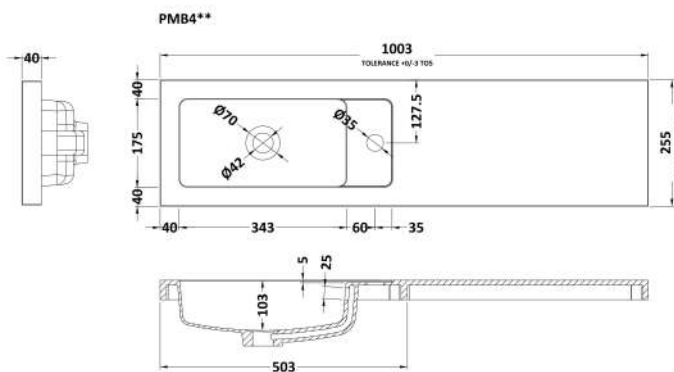

Packaging Dimensions

Height (mm):	560
Width (mm):	520
Depth (mm):	275
Gross Weight (kg):	10

Packaging Data

Box Colour:	Brown Cardboard Box
Box Qty:	1
Label Size:	x
Label Colour:	White Label
Label Qty:	0

Outer Box Dimensions (If Applicable)

Height (mm):	
Width (mm):	
Depth (mm):	
Gross Weight (kg):	
Barcode:	5056211848677

Product Details

Country of Origin:	China
Fitting Instruction:	No
CE & UKCA:	N/A
FSC Certified Materials:	Yes
Colour:	Gloss White
Construction Method:	Cam & Wood Dowel
Construction Type:	Rigid
Cabinet Finish:	MFC Painted Gloss
Fascia Finish:	MFC Painted Gloss
Cabinet Thickness (mm):	16
Fascia Thickness (mm):	18
Drawer Included:	No
Drawer Type:	Not Applicable
No of Shelves:	0
Hinge Type:	95 Degree Clip-On Soft Close
Hinge Included:	Yes, Supplied
Adjustable Legs:	No, Not Required
Fixings Included:	Yes
Handle Style:	Modern
Waste Shroud:	No
Handle Included:	Yes, Supplied
Handle Type:	Wrapover

Sales Code: PMB402

Description: 1000 Straight Polymarble Basin

Product Dimensions

Height (mm):	135
Width (mm):	1003
Depth (mm):	255
Nett Weight (kg):	11.8

Packaging Dimensions

Height (mm):	190
Width (mm):	320
Depth (mm):	1060
Gross Weight (kg):	11.8

Packaging Data

Box Colour:	Brown Cardboard Box - Printed
Box Qty:	1
Label Size:	100 x 50
Label Colour:	White Label
Label Qty:	2

Outer Box Dimensions (If Applicable)

Height (mm):	
Width (mm):	
Depth (mm):	
Gross Weight (kg):	
Barcode:	5056211847410