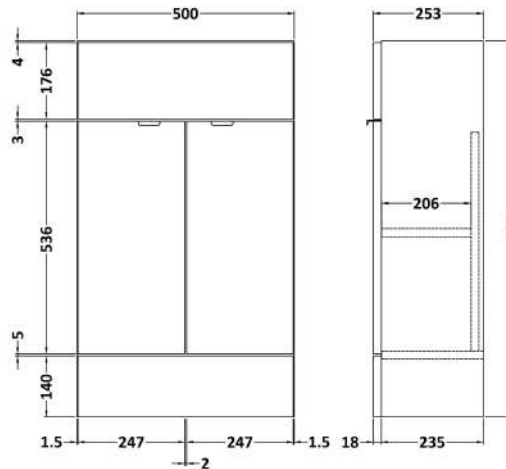

Sales Code: CBI144

Description: 1000 Round Semi Rec Vanity & Wc Unit Lh

Packaging Details

Barcode: 5056211889717

Sales Code: OFF105

Description: 500 Vanity Unit (255mm Deep)

Product Dimensions

Height (mm):	864
Width (mm):	500
Depth (mm):	255
Nett Weight (kg):	15

Packaging Dimensions

Height (mm):	290
Width (mm):	525
Depth (mm):	875
Gross Weight (kg):	15.5

Packaging Data

Box Colour:	Brown Cardboard Box
Box Qty:	1
Label Size:	100 x 50
Label Colour:	Not Applicable
Label Qty:	0

Sales Code: OFF145

Description: 500 Wc Unit (255mm Deep)

Product Dimensions

Height (mm):	864
Width (mm):	500
Depth (mm):	255
Nett Weight (kg):	11.5

Packaging Dimensions

Height (mm):	290
Width (mm):	525
Depth (mm):	875
Gross Weight (kg):	12

Sales Code: PMB512L

Description: 1000 Round S/Recess Polymarble Basin Lh

Product Dimensions

Height (mm):	135
Width (mm):	1003
Depth (mm):	355
Nett Weight (kg):	15

Packaging Dimensions

Height (mm):	190
Width (mm):	420
Depth (mm):	1060
Gross Weight (kg):	15