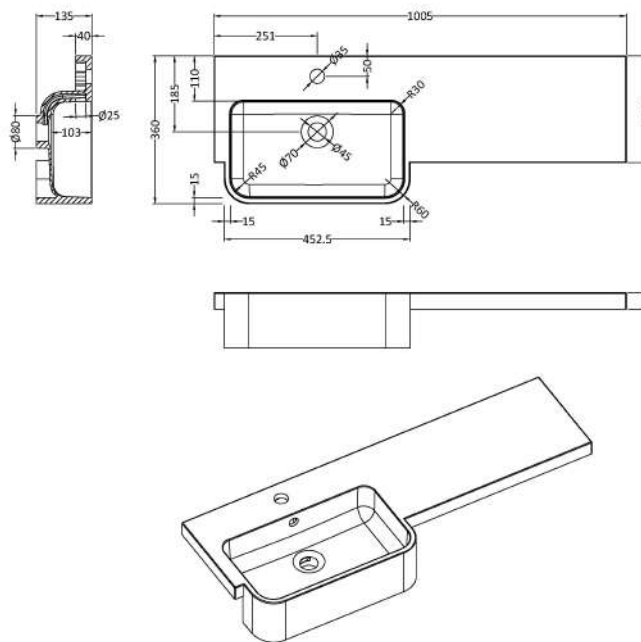

Packaging Dimensions

Height (mm):	290
Width (mm):	525
Depth (mm):	875
Gross Weight (kg):	15.5

Packaging Data

Box Colour:	Brown Cardboard Box
Box Qty:	1
Label Size:	100 x 50
Label Colour:	Not Applicable
Label Qty:	0

Sales Code: OFF145

Description: 500 Wc Unit (255mm Deep)

Product Dimensions

Height (mm):	864
Width (mm):	500
Depth (mm):	255
Nett Weight (kg):	11.5

Packaging Dimensions

Height (mm):	290
Width (mm):	525
Depth (mm):	875
Gross Weight (kg):	12

Packaging Data

Box Colour:	Brown Cardboard Box
Box Qty:	1
Label Size:	100 x 50
Label Colour:	Not Applicable
Label Qty:	0

Outer Box Dimensions (If Applicable)

Height (mm):	
Width (mm):	
Depth (mm):	
Gross Weight (kg):	
Barcode:	5055275816752

Sales Code: PMB512L

Description: 1000 Round S/Recess Polymarble Basin Lh

Product Dimensions

Height (mm):	135
Width (mm):	1003
Depth (mm):	355
Nett Weight (kg):	15

Packaging Dimensions

Height (mm):	190
Width (mm):	420
Depth (mm):	1060
Gross Weight (kg):	15