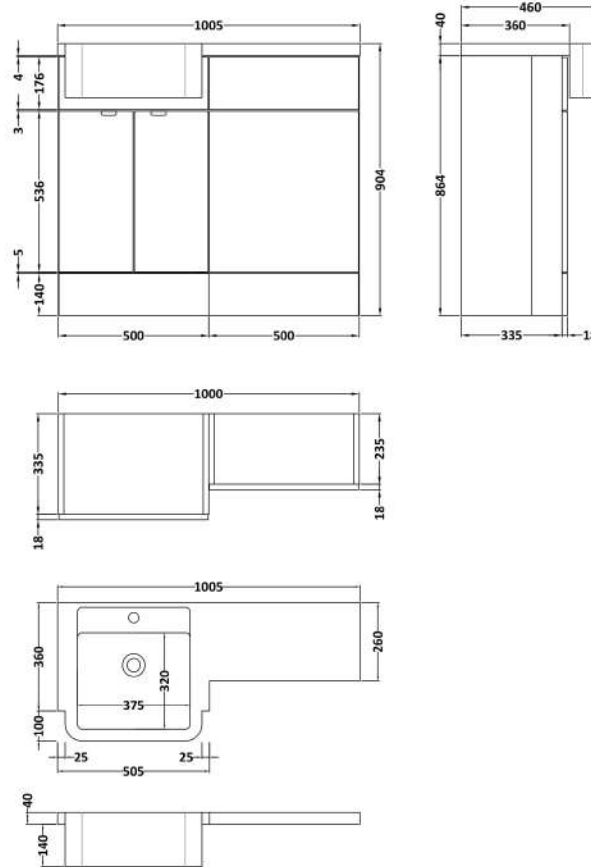

Sales Code: CBI144

Description: 1000 Round Semi Rec Vanity & Wc Unit Lh

Packaging Details

Barcode: 5056211889717

Sales Code: OFF105

Description: 500 Vanity Unit (255mm Deep)

Product Dimensions

Height (mm):	864
Width (mm):	500
Depth (mm):	255
Nett Weight (kg):	15

Packaging Dimensions

Height (mm):	290
Width (mm):	525
Depth (mm):	875
Gross Weight (kg):	15.5

Packaging Data

Box Colour:	Brown Cardboard Box
Box Qty:	1
Label Size:	100 x 50
Label Colour:	Not Applicable
Label Qty:	0

Sales Code: OFF145

Description: 500 Wc Unit (255mm Deep)

Product Dimensions

Height (mm):	864
Width (mm):	500
Depth (mm):	255
Nett Weight (kg):	11.5

Packaging Dimensions

Height (mm):	290
Width (mm):	525
Depth (mm):	875
Gross Weight (kg):	12

Sales Code: PMB512L

Description: 1000 Round S/Recess Polymarble Basin Lh

Product Dimensions

Height (mm):	135
Width (mm):	1003
Depth (mm):	355
Nett Weight (kg):	15

Packaging Dimensions

Height (mm):	190
Width (mm):	420
Depth (mm):	1060
Gross Weight (kg):	15