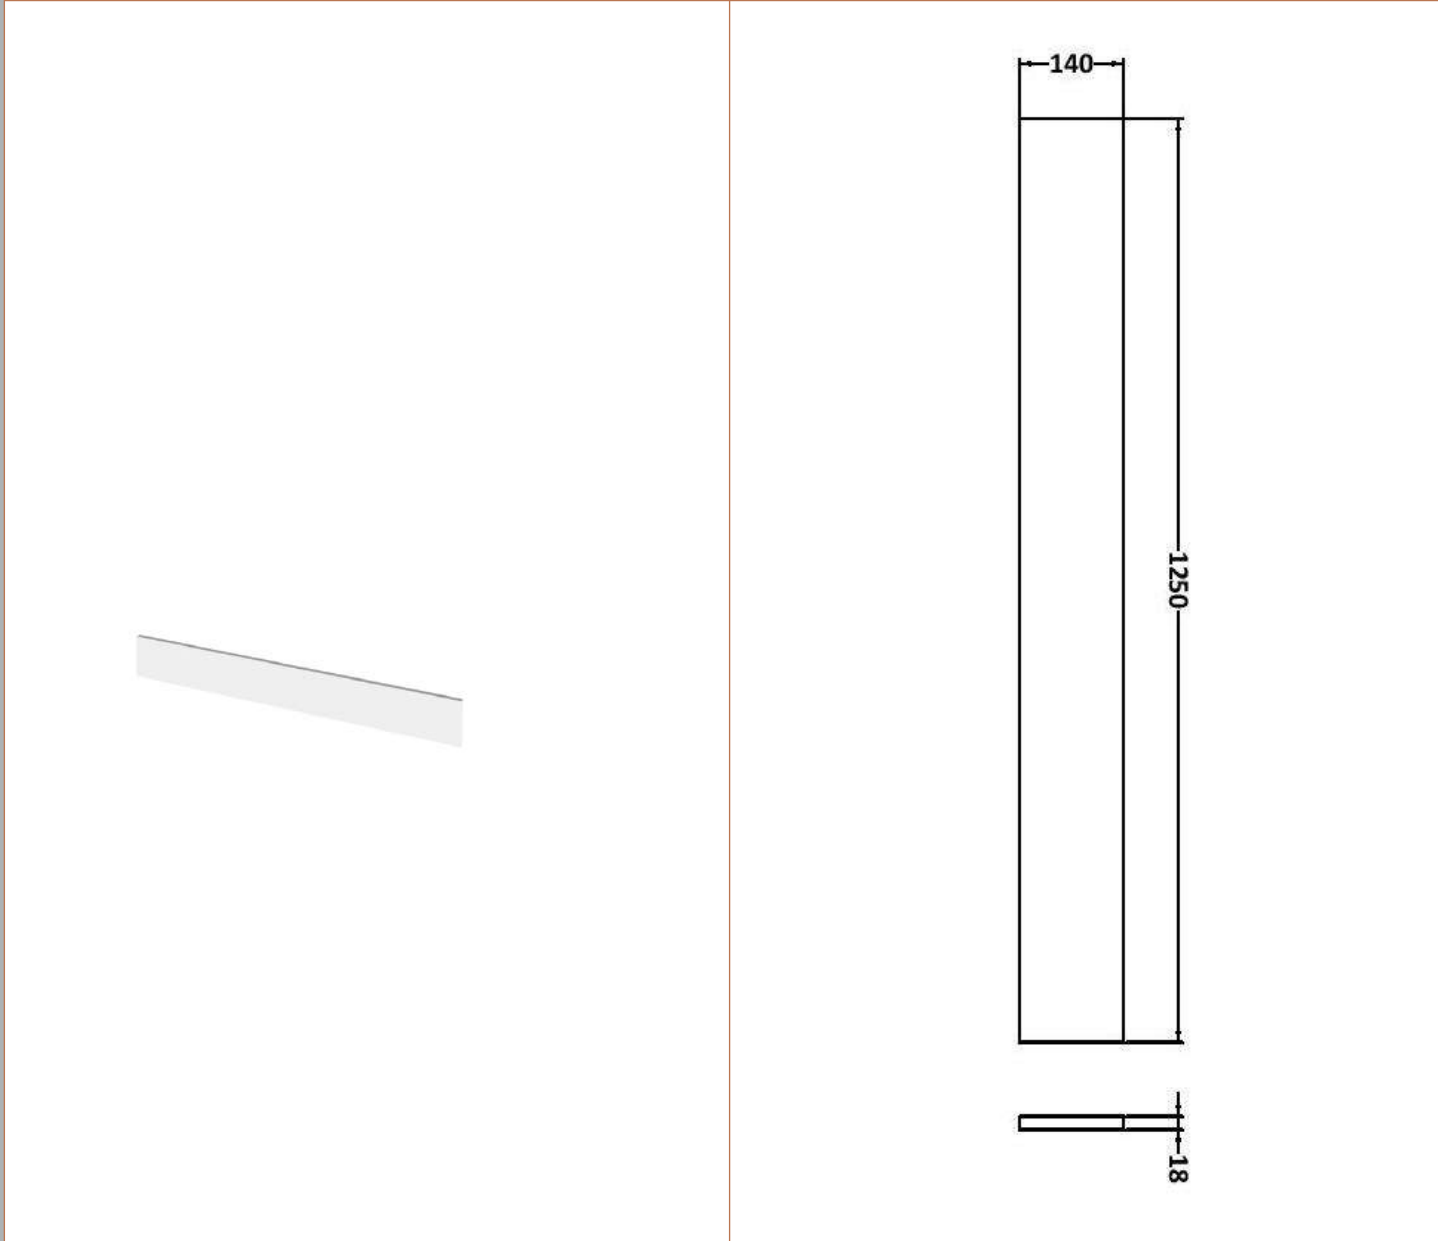

Sales Code: CBI144

Description: 1000 Round Semi Rec Vanity & Wc Unit Lh

Packaging Details

Barcode: 5056211889717

Sales Code: OFF105

Description: 500 Vanity Unit (255mm Deep)

Product Dimensions

Height (mm):	864
Width (mm):	500
Depth (mm):	255
Nett Weight (kg):	15

Sales Code: OFF145

Description: 500 Wc Unit (255mm Deep)

Product Dimensions

Height (mm):	864
Width (mm):	500
Depth (mm):	255
Nett Weight (kg):	11.5

Packaging Dimensions

Height (mm):	290
Width (mm):	525
Depth (mm):	875
Gross Weight (kg):	12

Sales Code: PMB512L

Description: 1000 Round S/Recess Polymarble Basin Lh

Product Dimensions

Height (mm):	135
Width (mm):	1003
Depth (mm):	355
Nett Weight (kg):	15

Packaging Dimensions

Height (mm):	190
Width (mm):	420
Depth (mm):	1060
Gross Weight (kg):	15

Basins: Tap Hole: One Taphole Chain Stay Hole: No
Template: Not Required Waste Type Req: Slotted
Overflow Inc: Yes Overflow Cover: Yes
Inner Bowl Depth (mm): 103mm

Sales Code: OFF191

Description: 1.25M Continuous Plinth (1250X140x18mm)