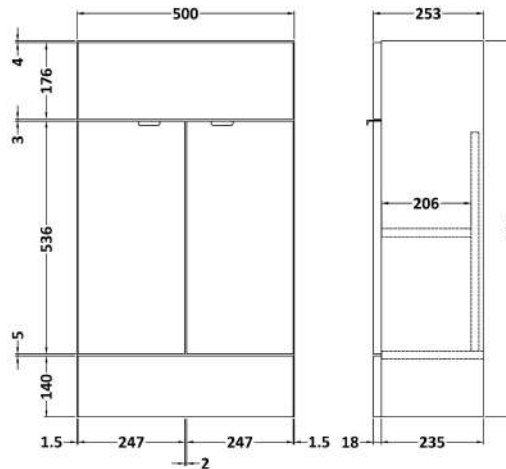

Sales Code: CBI145

Description: 1000 Round Semi Rec Vanity & Wc Unit Rh

Packaging Details

Barcode: 5056211889724

Sales Code: OFF105

Description: 500 Vanity Unit (255mm Deep)

Product Dimensions

Height (mm):	864
Width (mm):	500
Depth (mm):	255
Nett Weight (kg):	15

Packaging Dimensions

Height (mm):	290
Width (mm):	525
Depth (mm):	875
Gross Weight (kg):	15.5

Packaging Data

Box Colour:	Brown Cardboard Box
Box Qty:	1
Label Size:	100 x 50
Label Colour:	Not Applicable
Label Qty:	0

Sales Code: OFF145

Description: 500 Wc Unit (255mm Deep)

Product Dimensions

Height (mm):	864
Width (mm):	500
Depth (mm):	255
Nett Weight (kg):	11.5

Packaging Dimensions

Height (mm):	290
Width (mm):	525
Depth (mm):	875
Gross Weight (kg):	12

Sales Code: PMB512R

Description: 1000 Round S/Recess Polymarble Basin Rh

Product Dimensions

Height (mm):	135
Width (mm):	1003
Depth (mm):	355
Nett Weight (kg):	15

Packaging Dimensions

Height (mm):	190
Width (mm):	420
Depth (mm):	1060
Gross Weight (kg):	15