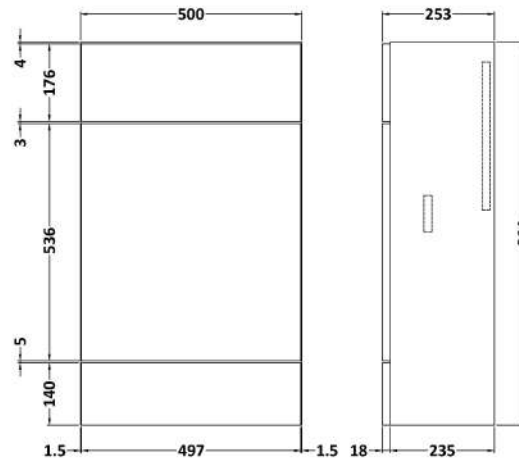

Packaging Dimensions

Height (mm):	290
Width (mm):	525
Depth (mm):	875
Gross Weight (kg):	15.5

Packaging Data

Box Colour:	Brown Cardboard Box
Box Qty:	1
Label Size:	100 x 50
Label Colour:	Not Applicable
Label Qty:	0

Outer Box Dimensions (If Applicable)

Height (mm):	
Width (mm):	
Depth (mm):	
Gross Weight (kg):	
Barcode:	5055275817179

Product Details

Country of Origin:	China
Fitting Instruction:	No
CE & UKCA:	N/A
FSC Certified Materials:	Yes
Colour:	Gloss White
Construction Method:	Cam & Wood Dowel
Construction Type:	Rigid
Cabinet Finish:	MFC Painted Gloss
Fascia Finish:	Mdf Painted Gloss
Cabinet Thickness (mm):	16
Fascia Thickness (mm):	18
Drawer Included:	No
Drawer Type:	Not Applicable
No of Shelves:	1
Hinge Type:	95 Degree Clip-On Soft Close
Hinge Included:	Yes
Adjustable Legs:	No
Fixings Included:	Yes
Handle Style:	Contemporary
Waste Shroud:	No
Handle Included:	Yes
Handle Type:	Wrapover

Sales Code: OFF145

Description: 500 Wc Unit (255mm Deep)

Product Dimensions

Height (mm):	864
Width (mm):	500
Depth (mm):	255
Nett Weight (kg):	11.5

Packaging Dimensions

Height (mm):	290
Width (mm):	525
Depth (mm):	875
Gross Weight (kg):	12

Packaging Data

Box Colour:	Brown Cardboard Box
Box Qty:	1
Label Size:	100 x 50
Label Colour:	Not Applicable
Label Qty:	0

Outer Box Dimensions (If Applicable)

Height (mm):	
Width (mm):	
Depth (mm):	
Gross Weight (kg):	
Barcode:	5055275816752