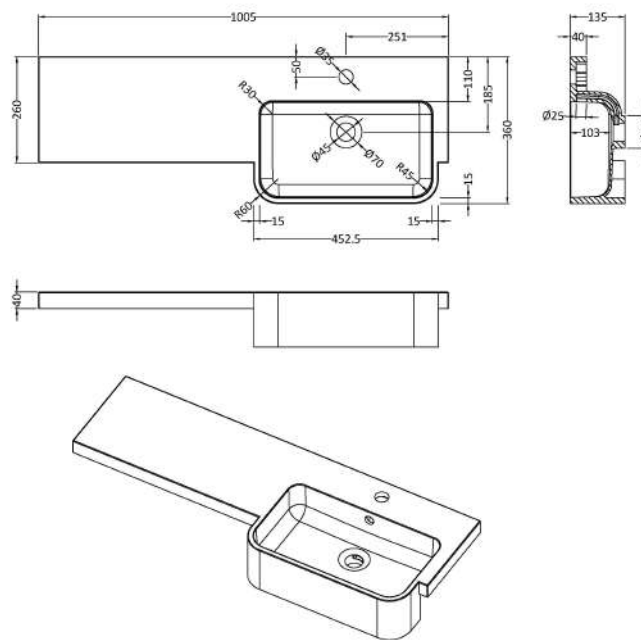

Packaging Dimensions

Height (mm):	290
Width (mm):	525
Depth (mm):	875
Gross Weight (kg):	15.5

Packaging Data

Box Colour:	Brown Cardboard Box
Box Qty:	1
Label Size:	100 x 50
Label Colour:	Not Applicable
Label Qty:	0

Sales Code: OFF145

Description: 500 Wc Unit (255mm Deep)

Product Dimensions

Height (mm):	864
Width (mm):	500
Depth (mm):	255
Nett Weight (kg):	11.5

Packaging Dimensions

Height (mm):	290
Width (mm):	525
Depth (mm):	875
Gross Weight (kg):	12

Packaging Data

Box Colour:	Brown Cardboard Box
Box Qty:	1
Label Size:	100 x 50
Label Colour:	Not Applicable
Label Qty:	0

Outer Box Dimensions (If Applicable)

Height (mm):	
Width (mm):	
Depth (mm):	
Gross Weight (kg):	
Barcode:	5055275816752

Sales Code: PMB512R

Description: 1000 Round S/Recess Polymarble Basin Rh

Product Dimensions

Height (mm):	135
Width (mm):	1003
Depth (mm):	355
Nett Weight (kg):	15

Packaging Dimensions

Height (mm):	190
Width (mm):	420
Depth (mm):	1060
Gross Weight (kg):	15