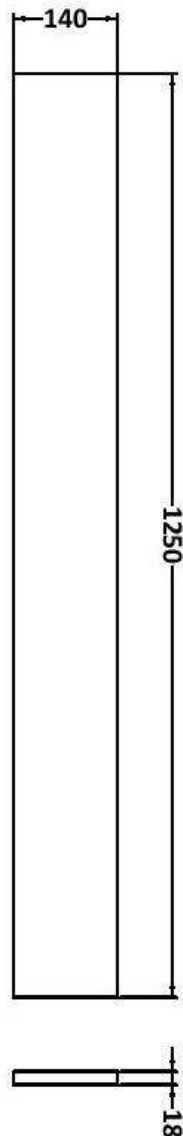

Sales Code: OFF191

Description: 1.25M Continuous Plinth (1250X140x18mm)

Product Dimensions

Height (mm):	1250
Width (mm):	145
Depth (mm):	18
Nett Weight (kg):	2

Packaging Dimensions

Height (mm):	20
Width (mm):	150
Depth (mm):	1260
Gross Weight (kg):	2

Packaging Data

Box Colour:	Brown Cardboard Box
Box Qty:	1
Label Size:	100 x 50
Label Colour:	Not Applicable
Label Qty:	0

Outer Box Dimensions (If Applicable)

Height (mm):	
Width (mm):	
Depth (mm):	
Gross Weight (kg):	
Barcode:	5055275828366

Product Details

Country of Origin:	China
Fitting Instruction:	No
CE & UKCA:	N/A
FSC Certified Materials:	Yes
Colour:	Gloss White
Construction Method:	Cam & Wood Dowel
Construction Type:	Flat-Pack
Cabinet Finish:	MFC Painted Gloss
Fascia Finish:	Mdf Painted Gloss
Cabinet Thickness (mm):	18
Fascia Thickness (mm):	18
Drawer Included:	No
Drawer Type:	Not Applicable
No of Shelves:	Not Applicable
Hinge Type:	Not Applicable
Hinge Included:	Not Applicable
Adjustable Legs:	No
Fixings Included:	No
Handle Style:	Not Applicable
Waste Shroud:	Not Applicable
Handle Included:	Not Applicable
Handle Type:	Not Applicable