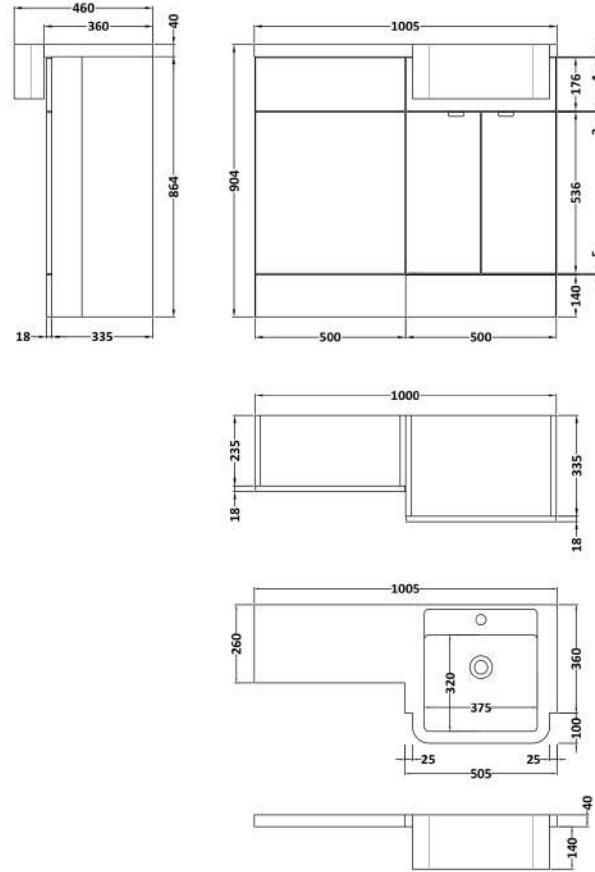

Sales Code: CBI145

Description: 1000 Round Semi Rec Vanity & Wc Unit Rh

Packaging Details

Barcode: 5056211889724

Sales Code: OFF105

Description: 500 Vanity Unit (255mm Deep)

Product Dimensions

Height (mm):	864
Width (mm):	500
Depth (mm):	255
Nett Weight (kg):	15

Packaging Dimensions

Height (mm):	290
Width (mm):	525
Depth (mm):	875
Gross Weight (kg):	15.5

Packaging Data

Box Colour:	Brown Cardboard Box
Box Qty:	1
Label Size:	100 x 50
Label Colour:	Not Applicable
Label Qty:	0

Sales Code: OFF145

Description: 500 Wc Unit (255mm Deep)

Product Dimensions

Height (mm):	864
Width (mm):	500
Depth (mm):	255
Nett Weight (kg):	11.5

Packaging Dimensions

Height (mm):	290
Width (mm):	525
Depth (mm):	875
Gross Weight (kg):	12

Sales Code: PMB512R

Description: 1000 Round S/Recess Polymarble Basin Rh

Product Dimensions

Height (mm):	135
Width (mm):	1003
Depth (mm):	355
Nett Weight (kg):	15

Packaging Dimensions

Height (mm):	190
Width (mm):	420
Depth (mm):	1060
Gross Weight (kg):	15