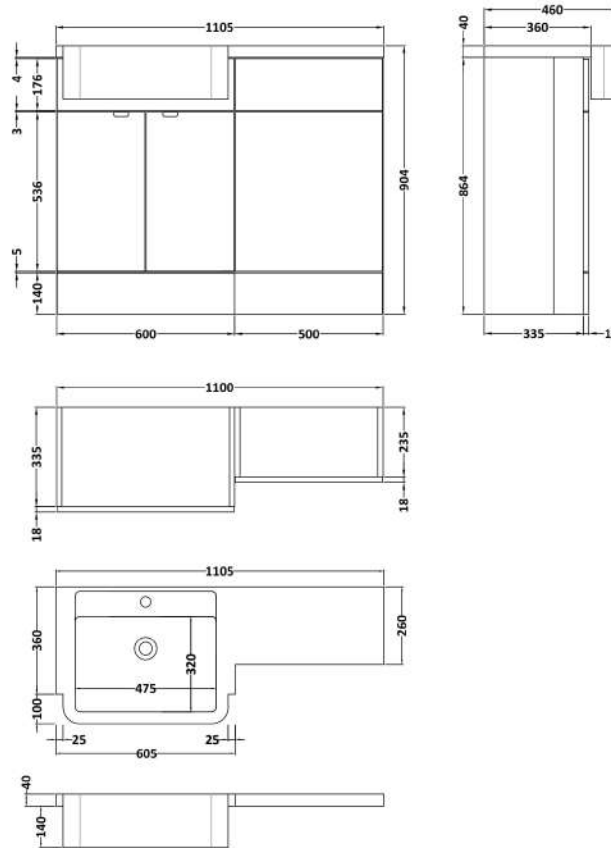

Sales Code: CBI146

Description: 1100 Round Semi Rec Vanity & Wc Unit Lh

Packaging Details

Barcode: 5056211889731

Sales Code: OFF107

Description: 600 Vanity Unit (255mm Deep)

Product Dimensions

Height (mm):	864
Width (mm):	600
Depth (mm):	255
Nett Weight (kg):	17

Packaging Dimensions

Height (mm):	290
Width (mm):	625
Depth (mm):	875
Gross Weight (kg):	17.5

Packaging Data

Box Colour:	Brown Cardboard Box
Box Qty:	1
Label Size:	100 x 50
Label Colour:	Not Applicable
Label Qty:	0

Sales Code: OFF145

Description: 500 Wc Unit (255mm Deep)

Product Dimensions

Height (mm):	864
Width (mm):	500
Depth (mm):	255
Nett Weight (kg):	11.5

Packaging Dimensions

Height (mm):	290
Width (mm):	525
Depth (mm):	875
Gross Weight (kg):	12

Sales Code: PMB513L

Description: 1100 Round S/Recess Polymarble Basin Lh

Product Dimensions

Height (mm):	135
Width (mm):	1103
Depth (mm):	355
Nett Weight (kg):	16

Packaging Dimensions

Height (mm):	190
Width (mm):	420
Depth (mm):	1160
Gross Weight (kg):	16