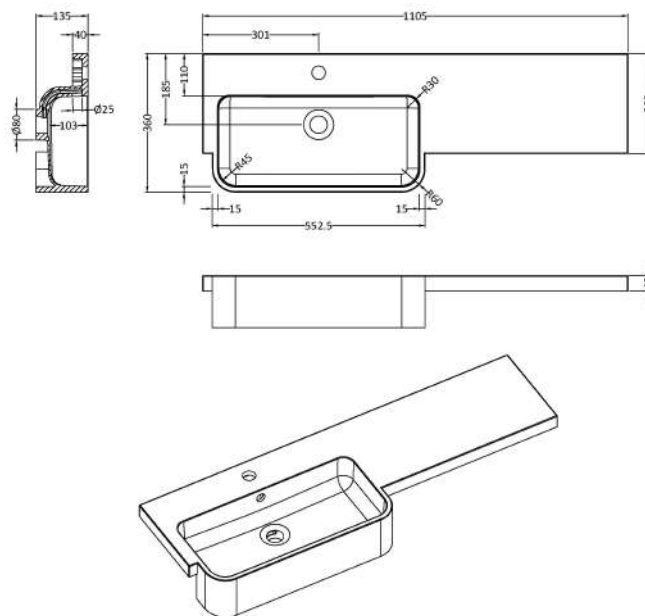

Packaging Dimensions

Height (mm):	290
Width (mm):	625
Depth (mm):	875
Gross Weight (kg):	17.5

Packaging Data

Box Colour:	Brown Cardboard Box
Box Qty:	1
Label Size:	100 x 50
Label Colour:	Not Applicable
Label Qty:	0

Sales Code: OFF145

Description: 500 Wc Unit (255mm Deep)

Product Dimensions

Height (mm):	864
Width (mm):	500
Depth (mm):	255
Nett Weight (kg):	11.5

Packaging Dimensions

Height (mm):	290
Width (mm):	525
Depth (mm):	875
Gross Weight (kg):	12

Packaging Data

Box Colour:	Brown Cardboard Box
Box Qty:	1
Label Size:	100 x 50
Label Colour:	Not Applicable
Label Qty:	0

Outer Box Dimensions (If Applicable)

Height (mm):	
Width (mm):	
Depth (mm):	
Gross Weight (kg):	
Barcode:	5055275816752

Sales Code: PMB513L

Description: 1100 Round S/Recess Polymarble Basin Lh

Product Dimensions

Height (mm):	135
Width (mm):	1103
Depth (mm):	355
Nett Weight (kg):	16

Packaging Dimensions

Height (mm):	190
Width (mm):	420
Depth (mm):	1160
Gross Weight (kg):	16