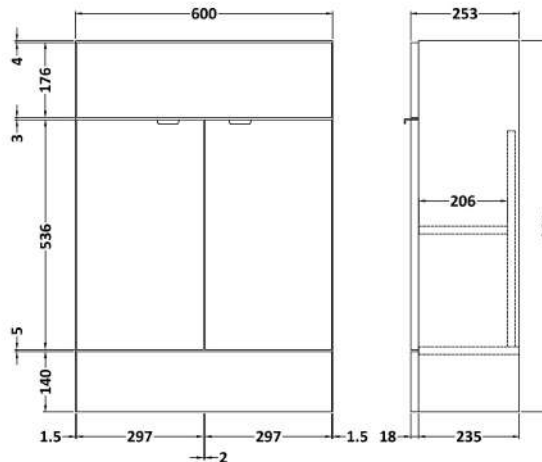

Sales Code: CBI146

Description: 1100 Round Semi Rec Vanity & Wc Unit Lh

Packaging Details

Barcode: 5056211889731

Sales Code: OFF107

Description: 600 Vanity Unit (255mm Deep)

Product Dimensions

Height (mm):	864
Width (mm):	600
Depth (mm):	255
Nett Weight (kg):	17

Packaging Dimensions

Height (mm):	290
Width (mm):	625
Depth (mm):	875
Gross Weight (kg):	17.5

Packaging Data

Box Colour:	Brown Cardboard Box
Box Qty:	1
Label Size:	100 x 50
Label Colour:	Not Applicable
Label Qty:	0

Sales Code: OFF145

Description: 500 Wc Unit (255mm Deep)

Product Dimensions

Height (mm):	864
Width (mm):	500
Depth (mm):	255
Nett Weight (kg):	11.5

Packaging Dimensions

Height (mm):	290
Width (mm):	525
Depth (mm):	875
Gross Weight (kg):	12

Sales Code: PMB513L

Description: 1100 Round S/Recess Polymarble Basin Lh

Product Dimensions

Height (mm):	135
Width (mm):	1103
Depth (mm):	355
Nett Weight (kg):	16

Packaging Dimensions

Height (mm):	190
Width (mm):	420
Depth (mm):	1160
Gross Weight (kg):	16