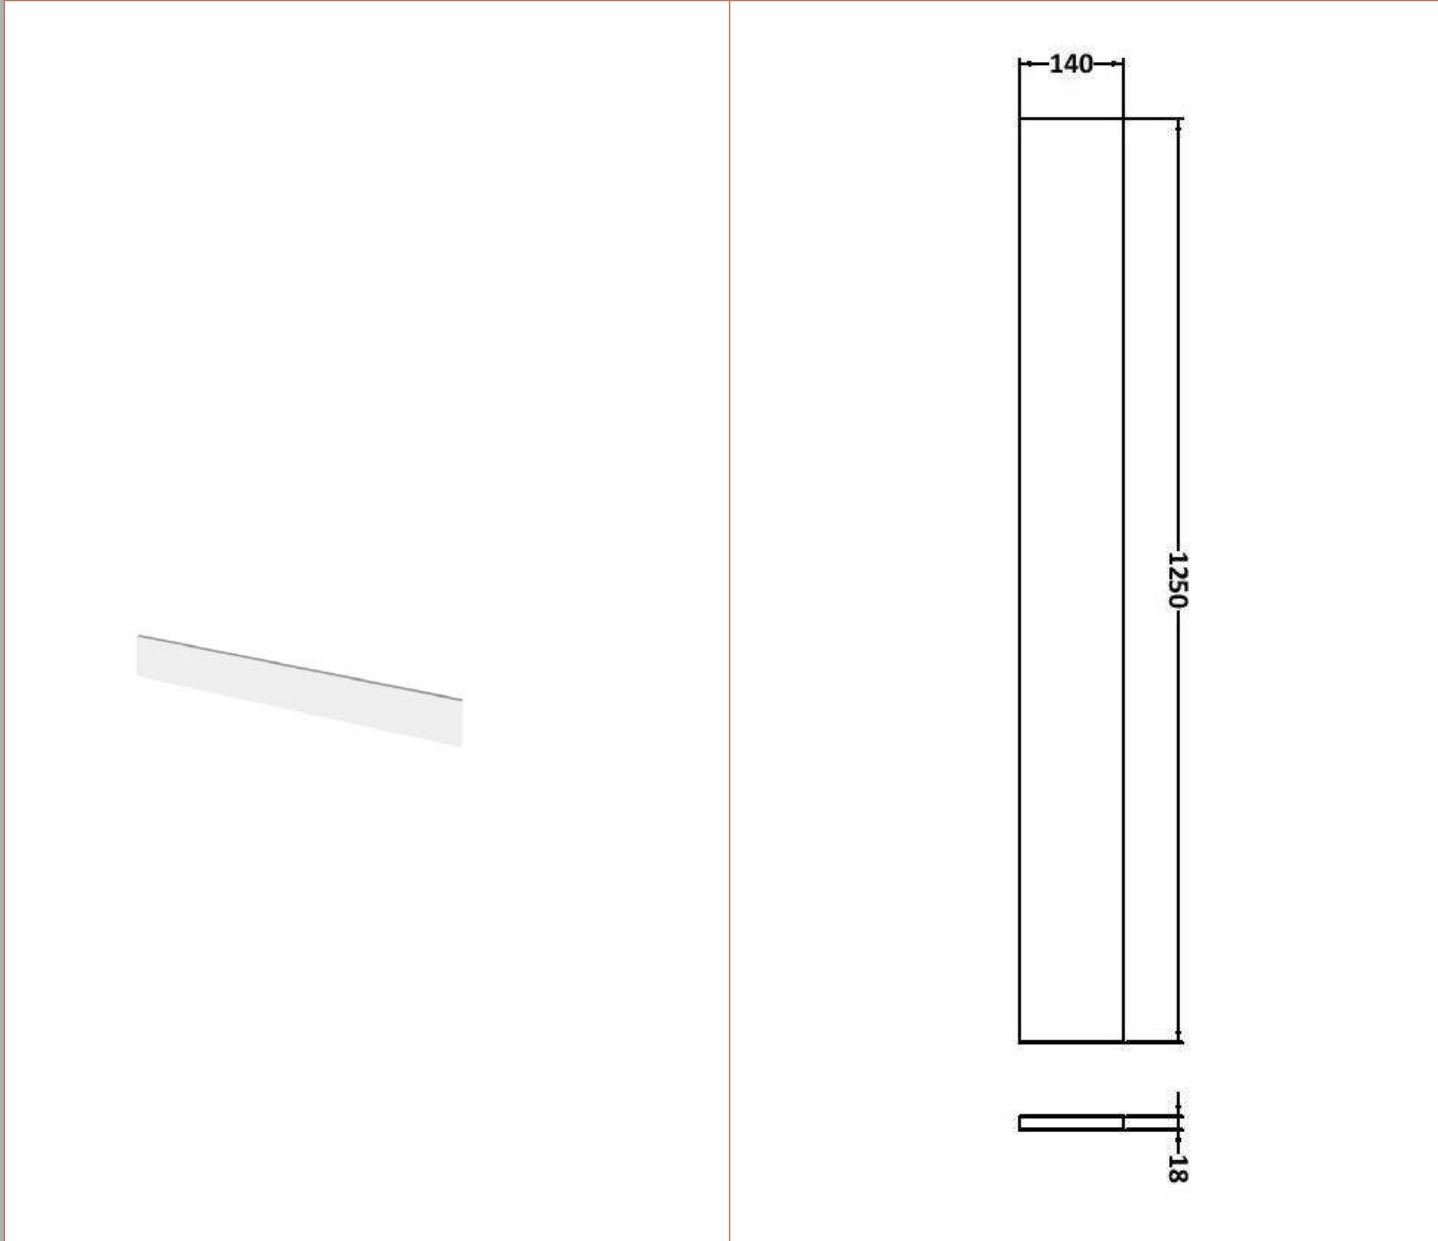

Sales Code: OFF145

Description: 500 Wc Unit (255mm Deep)

Product Dimensions

Height (mm):	864
Width (mm):	500
Depth (mm):	255
Nett Weight (kg):	11.5

Packaging Dimensions

Height (mm):	290
Width (mm):	525
Depth (mm):	875
Gross Weight (kg):	12

Sales Code: PMB513L

Description: 1100 Round S/Recess Polymarble Basin Lh

Product Dimensions

Height (mm):	135
Width (mm):	1103
Depth (mm):	355
Nett Weight (kg):	16

Packaging Dimensions

Height (mm):	190
Width (mm):	420
Depth (mm):	1160
Gross Weight (kg):	16

Product Details

Country of Origin:	China
Fitting Instruction:	No
Certification: CE & UKCA:	No WRAS: N/A WRAS No: N/A
Product Material:	Polymarble
Fixing Supplied:	No

Pans/Bidets: Trap Style: Not Applicable Includes Seat: Not Applicable

Basins: Tap Hole: One Taphole Chain Stay Hole: No
Template: Not Required Waste Type Req: Slotted
Overflow Inc: Yes Overflow Cover: Yes
Inner Bowl Depth (mm): 103mm

Sales Code: OFF191

Description: 1.25M Continuous Plinth (1250X140x18mm)