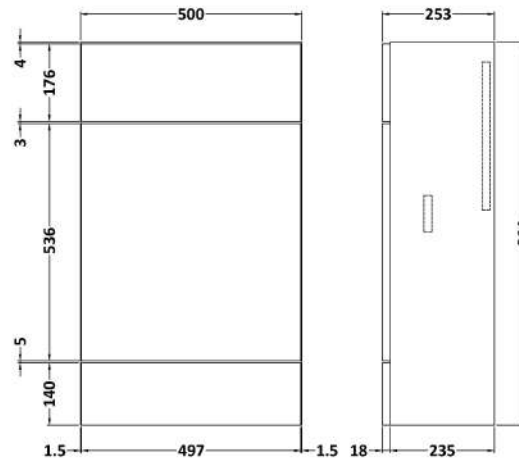

Packaging Dimensions

Height (mm):	290
Width (mm):	625
Depth (mm):	875
Gross Weight (kg):	17.5

Packaging Data

Box Colour:	Brown Cardboard Box
Box Qty:	1
Label Size:	100 x 50
Label Colour:	Not Applicable
Label Qty:	0

Outer Box Dimensions (If Applicable)

Height (mm):	
Width (mm):	
Depth (mm):	
Gross Weight (kg):	
Barcode:	5055275817223

Product Details

Country of Origin:	China
Fitting Instruction:	No
CE & UKCA:	N/A
FSC Certified Materials:	Yes
Colour:	Gloss White
Construction Method:	Cam & Wood Dowel
Construction Type:	Rigid
Cabinet Finish:	MFC Painted Gloss
Fascia Finish:	Mdf Painted Gloss
Cabinet Thickness (mm):	16
Fascia Thickness (mm):	18
Drawer Included:	No
Drawer Type:	Not Applicable
No of Shelves:	1
Hinge Type:	95 Degree Clip-On Soft Close
Hinge Included:	Yes
Adjustable Legs:	No
Fixings Included:	Yes
Handle Style:	Contemporary
Waste Shroud:	No
Handle Included:	Yes
Handle Type:	Wrapover

Sales Code: OFF145

Description: 500 Wc Unit (255mm Deep)

Product Dimensions

Height (mm):	864
Width (mm):	500
Depth (mm):	255
Nett Weight (kg):	11.5

Packaging Dimensions

Height (mm):	290
Width (mm):	525
Depth (mm):	875
Gross Weight (kg):	12

Packaging Data

Box Colour:	Brown Cardboard Box
Box Qty:	1
Label Size:	100 x 50
Label Colour:	Not Applicable
Label Qty:	0

Outer Box Dimensions (If Applicable)

Height (mm):	
Width (mm):	
Depth (mm):	
Gross Weight (kg):	
Barcode:	5055275816752