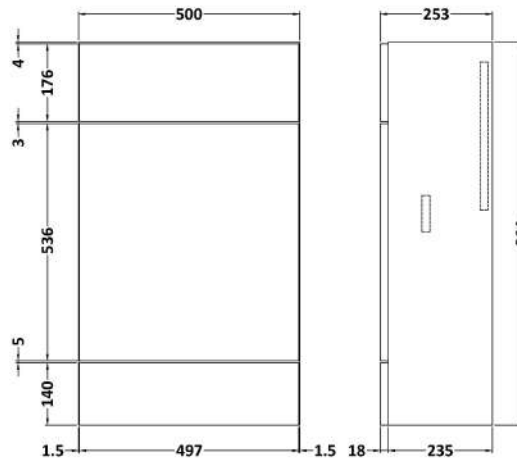

Sales Code: OFF145

Description: 500 Wc Unit (255mm Deep)

Product Dimensions

Height (mm):	864
Width (mm):	500
Depth (mm):	255
Nett Weight (kg):	11.5

Packaging Dimensions

Height (mm):	290
Width (mm):	525
Depth (mm):	875
Gross Weight (kg):	12

Packaging Data

Box Colour:	Brown Cardboard Box
Box Qty:	1
Label Size:	100 x 50
Label Colour:	Not Applicable
Label Qty:	0

Outer Box Dimensions (If Applicable)

Height (mm):	
Width (mm):	
Depth (mm):	
Gross Weight (kg):	
Barcode:	5055275816752

Product Details

Country of Origin:	China
Fitting Instruction:	No
CE & UKCA:	N/A
FSC Certified Materials:	Yes
Colour:	Gloss White
Construction Method:	Cam & Wood Dowel
Construction Type:	Rigid
Cabinet Finish:	MFC Painted Gloss
Fascia Finish:	Mdf Painted Gloss
Cabinet Thickness (mm):	16
Fascia Thickness (mm):	18
Drawer Included:	No
Drawer Type:	Not Applicable
No of Shelves:	0
Hinge Type:	Not Applicable
Hinge Included:	No
Adjustable Legs:	No
Fixings Included:	Yes
Handle Style:	Not Applicable
Waste Shroud:	No
Handle Included:	No
Handle Type:	Not Applicable