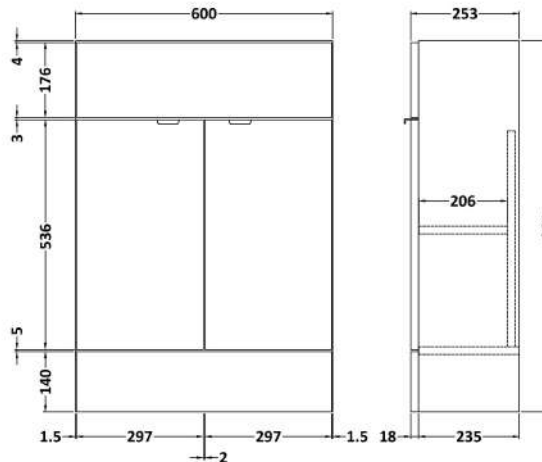

### Product Dimensions

Height (mm):	864
Width (mm):	600
Depth (mm):	255
Nett Weight (kg):	17

### Packaging Dimensions

Height (mm):	290
Width (mm):	625
Depth (mm):	875
Gross Weight (kg):	17.5

### Product Dimensions

Height (mm):	864
Width (mm):	500
Depth (mm):	255
Nett Weight (kg):	11.5

### Packaging Dimensions

Height (mm):	290
Width (mm):	525
Depth (mm):	875
Gross Weight (kg):	12