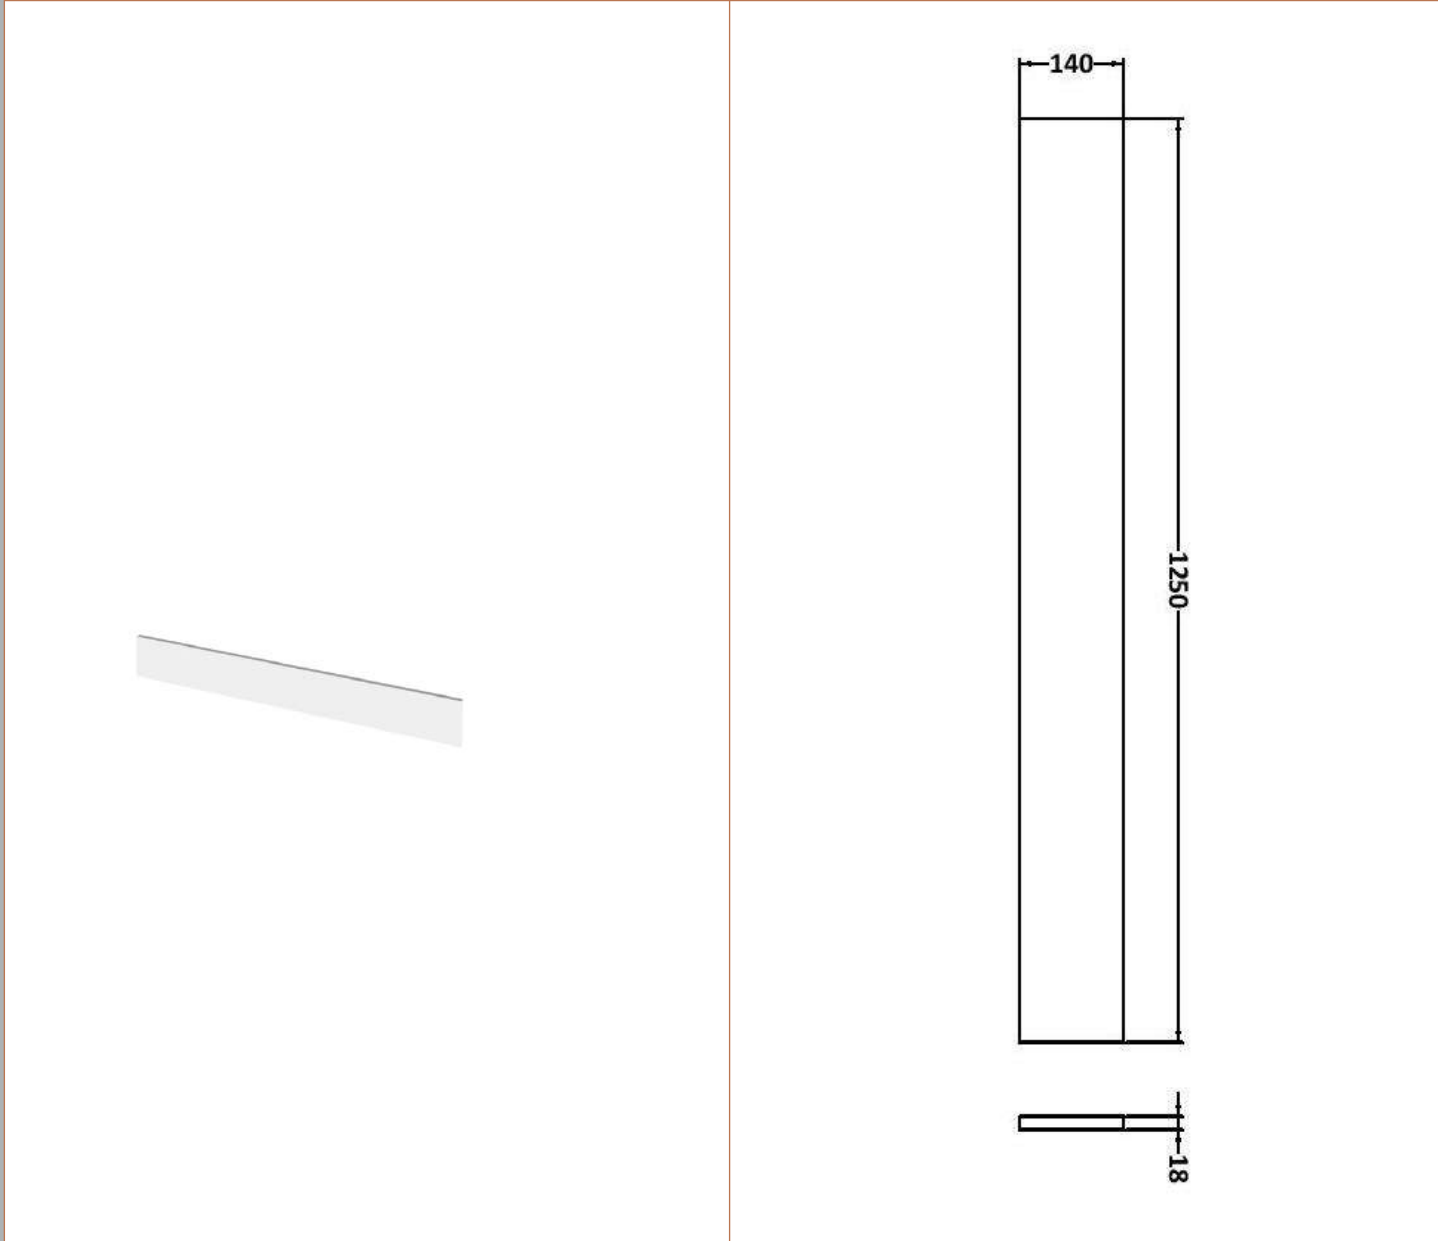

### Product Dimensions

Height (mm):	864
Width (mm):	600
Depth (mm):	255
Nett Weight (kg):	17

### Product Dimensions

Height (mm):	135
Width (mm):	1103
Depth (mm):	355
Nett Weight (kg):	16

### Outer Box Dimensions (If Applicable)

Height (mm):	
Width (mm):	
Depth (mm):	
Gross Weight (kg):	
Barcode:	5056211878971

**Product Dimensions**

Height (mm):	1250
Width (mm):	145
Depth (mm):	18
Nett Weight (kg):	2

**Packaging Dimensions**

Height (mm):	20
Width (mm):	150
Depth (mm):	1260
Gross Weight (kg):	2

**Packaging Data**