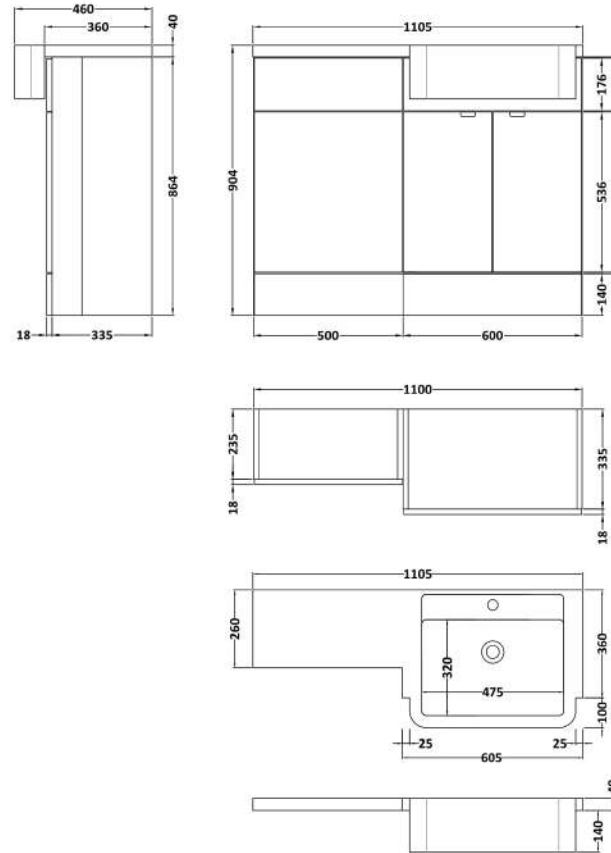

Sales Code: CBI147

Description: 1100 Round Semi Rec Vanity & Wc Unit Rh

Packaging Details

Barcode: 5056211889748