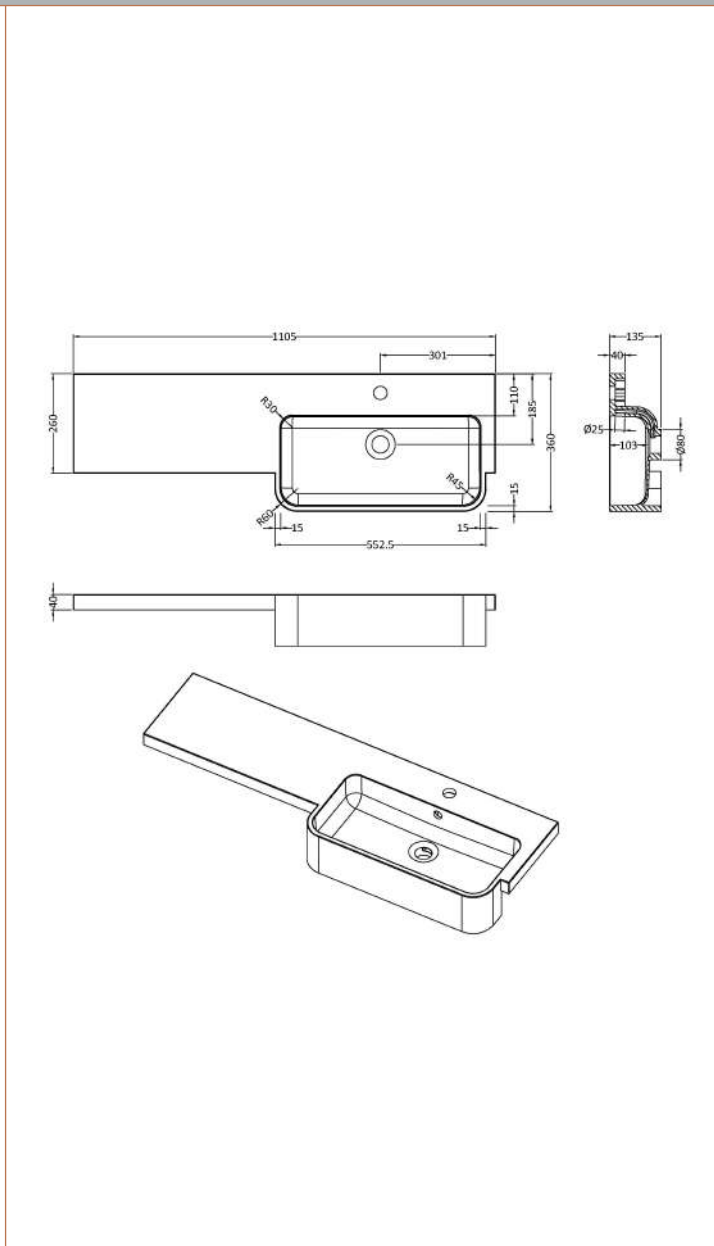

### Product Dimensions

Height (mm):	864
Width (mm):	500
Depth (mm):	255
Nett Weight (kg):	11.5

### Packaging Dimensions

Height (mm):	290
Width (mm):	525
Depth (mm):	875
Gross Weight (kg):	12

### Outer Box Dimensions (If Applicable)

Height (mm):	
Width (mm):	
Depth (mm):	
Gross Weight (kg):	
Barcode:	5055275816752

### Product Dimensions

Height (mm):	135
Width (mm):	1103
Depth (mm):	355
Nett Weight (kg):	16