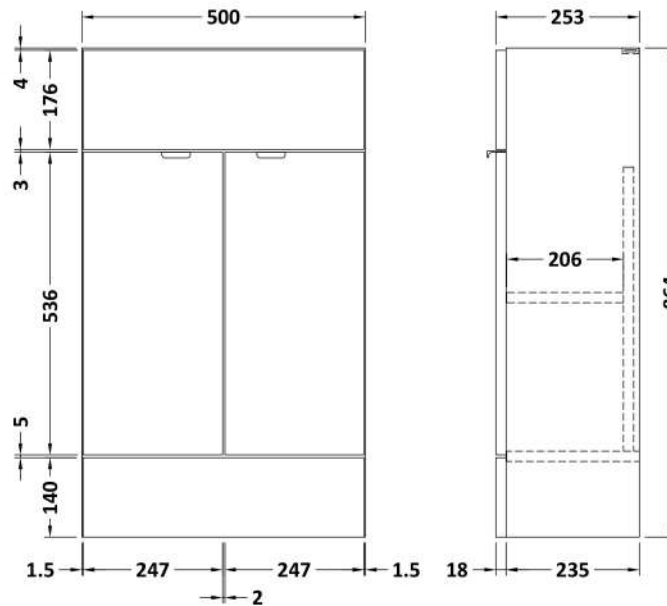

Sales Code: CBI148

Description: 1000 Square Semi Rec Vanity & Wc Unit Lh

Packaging Details

Barcode: 5056211889991

Sales Code: OFF105

Description: 500 Vanity Unit (255mm Deep)

Product Dimensions

Height (mm):	864
Width (mm):	500
Depth (mm):	255
Nett Weight (kg):	15

Packaging Dimensions

Height (mm):	290
Width (mm):	525
Depth (mm):	875
Gross Weight (kg):	15.5

Packaging Data

Box Colour:	Brown Cardboard Box
Box Qty:	1
Label Size:	100 x 50
Label Colour:	Not Applicable
Label Qty:	0

Sales Code: OFF145

Description: 500 Wc Unit (255mm Deep)

Product Dimensions

Height (mm):	864
Width (mm):	500
Depth (mm):	255
Nett Weight (kg):	11.5

Packaging Dimensions

Height (mm):	290
Width (mm):	525
Depth (mm):	875
Gross Weight (kg):	12

Sales Code: PMB612L

Description: 1000 Square S/Recess Polymarble Basin Lh

Product Dimensions

Height (mm):	135
Width (mm):	1003
Depth (mm):	355
Nett Weight (kg):	15

Packaging Dimensions

Height (mm):	190
Width (mm):	420
Depth (mm):	1060
Gross Weight (kg):	15