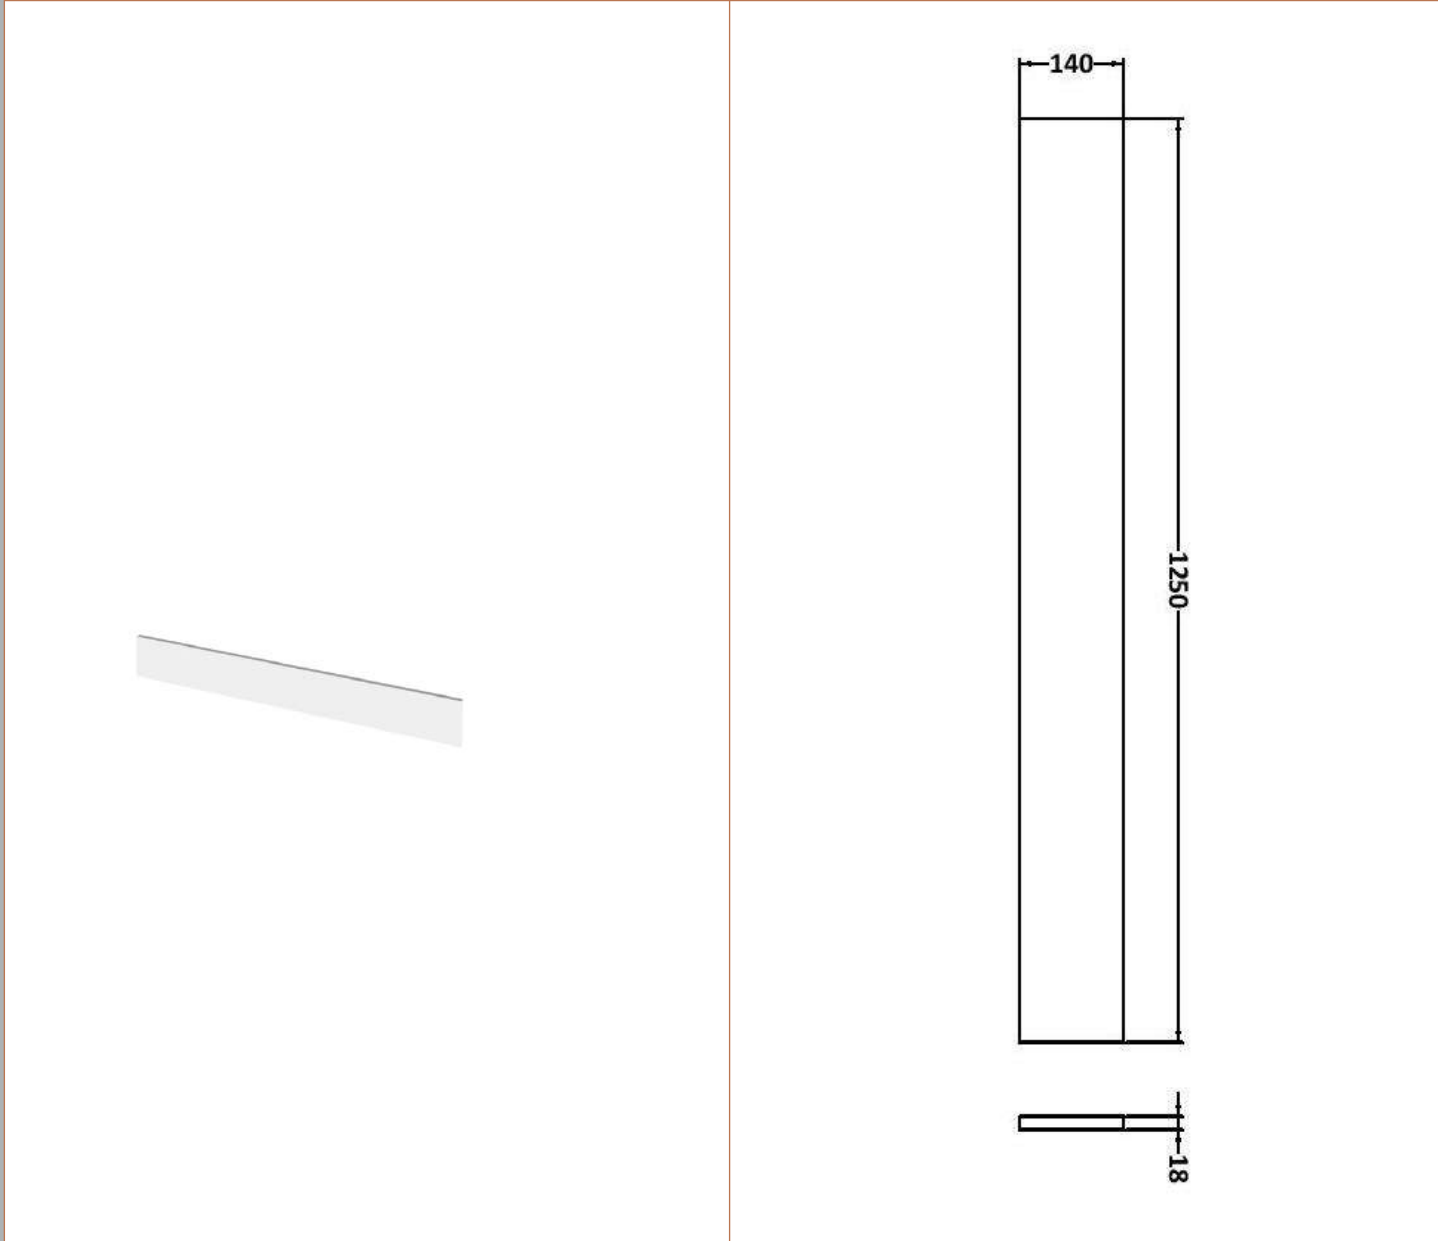

Sales Code: CBI148

Description: 1000 Square Semi Rec Vanity & Wc Unit Lh

Packaging Details

Barcode: 5056211889991

Sales Code: OFF105

Description: 500 Vanity Unit (255mm Deep)

Product Dimensions

Height (mm):	864
Width (mm):	500
Depth (mm):	255
Nett Weight (kg):	15

Sales Code: OFF145

Description: 500 Wc Unit (255mm Deep)

Product Dimensions

Height (mm):	864
Width (mm):	500
Depth (mm):	255
Nett Weight (kg):	11.5

Packaging Dimensions

Height (mm):	290
Width (mm):	525
Depth (mm):	875
Gross Weight (kg):	12

Sales Code: PMB612L

Description: 1000 Square S/Recess Polymarble Basin Lh

Product Dimensions

Height (mm):	135
Width (mm):	1003
Depth (mm):	355
Nett Weight (kg):	15

Packaging Dimensions

Height (mm):	190
Width (mm):	420
Depth (mm):	1060
Gross Weight (kg):	15

Basins: Tap Hole: One Taphole Chain Stay Hole: No
Template: Not Required Waste Type Req: Slotted
Overflow Inc: Yes Overflow Cover: Yes
Inner Bowl Depth (mm): 103mm

Sales Code: OFF191

Description: 1.25M Continuous Plinth (1250X140x18mm)