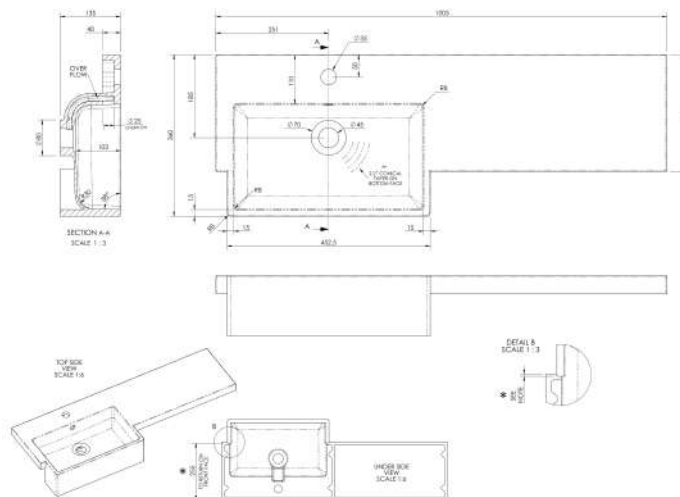

Packaging Dimensions

Height (mm):	290
Width (mm):	525
Depth (mm):	875
Gross Weight (kg):	15.5

Packaging Data

Box Colour:	Brown Cardboard Box
Box Qty:	1
Label Size:	100 x 50
Label Colour:	Not Applicable
Label Qty:	0

Sales Code: OFF145

Description: 500 Wc Unit (255mm Deep)

Product Dimensions

Height (mm):	864
Width (mm):	500
Depth (mm):	255
Nett Weight (kg):	11.5

Packaging Dimensions

Height (mm):	290
Width (mm):	525
Depth (mm):	875
Gross Weight (kg):	12

Packaging Data

Box Colour:	Brown Cardboard Box
Box Qty:	1
Label Size:	100 x 50
Label Colour:	Not Applicable
Label Qty:	0

Outer Box Dimensions (If Applicable)

Height (mm):	
Width (mm):	
Depth (mm):	
Gross Weight (kg):	
Barcode:	5055275816752

Sales Code: PMB612L

Description: 1000 Square S/Recess Polymarble Basin Lh

Product Dimensions

Height (mm):	135
Width (mm):	1003
Depth (mm):	355
Nett Weight (kg):	15

Packaging Dimensions

Height (mm):	190
Width (mm):	420
Depth (mm):	1060
Gross Weight (kg):	15