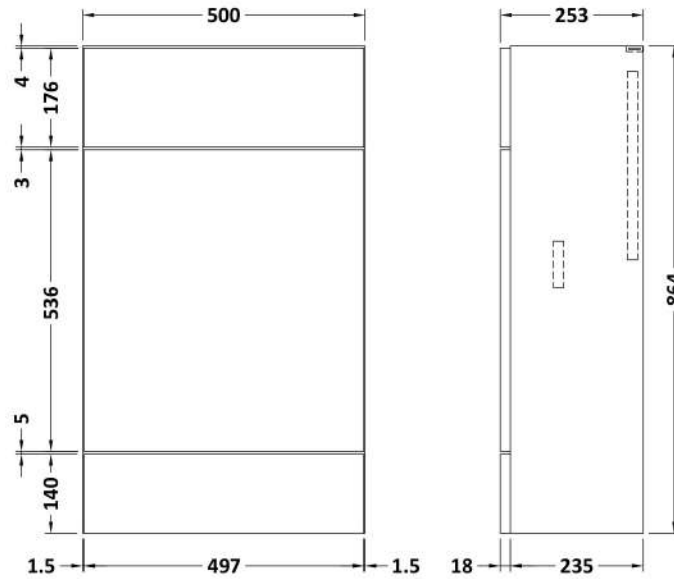

Packaging Dimensions

Height (mm):	290
Width (mm):	525
Depth (mm):	875
Gross Weight (kg):	15.5

Packaging Data

Box Colour:	Brown Cardboard Box
Box Qty:	1
Label Size:	100 x 50
Label Colour:	Not Applicable
Label Qty:	0

Outer Box Dimensions (If Applicable)

Height (mm):	
Width (mm):	
Depth (mm):	
Gross Weight (kg):	
Barcode:	5055275817179

Product Details

Country of Origin:	China
Fitting Instruction:	No
CE & UKCA:	N/A
FSC Certified Materials:	Yes
Colour:	Gloss White
Construction Method:	Cam & Wood Dowel
Construction Type:	Rigid
Cabinet Finish:	MFC Painted Gloss
Fascia Finish:	Mdf Painted Gloss
Cabinet Thickness (mm):	16
Fascia Thickness (mm):	18
Drawer Included:	No
Drawer Type:	Not Applicable
No of Shelves:	1
Hinge Type:	95 Degree Clip-On Soft Close
Hinge Included:	Yes
Adjustable Legs:	No
Fixings Included:	Yes
Handle Style:	Contemporary
Waste Shroud:	No
Handle Included:	Yes
Handle Type:	Wrapover

Sales Code: OFF145

Description: 500 Wc Unit (255mm Deep)

Product Dimensions

Height (mm):	864
Width (mm):	500
Depth (mm):	255
Nett Weight (kg):	11.5

Packaging Dimensions

Height (mm):	290
Width (mm):	525
Depth (mm):	875
Gross Weight (kg):	12

Packaging Data

Box Colour:	Brown Cardboard Box
Box Qty:	1
Label Size:	100 x 50
Label Colour:	Not Applicable
Label Qty:	0

Outer Box Dimensions (If Applicable)

Height (mm):	
Width (mm):	
Depth (mm):	
Gross Weight (kg):	
Barcode:	5055275816752