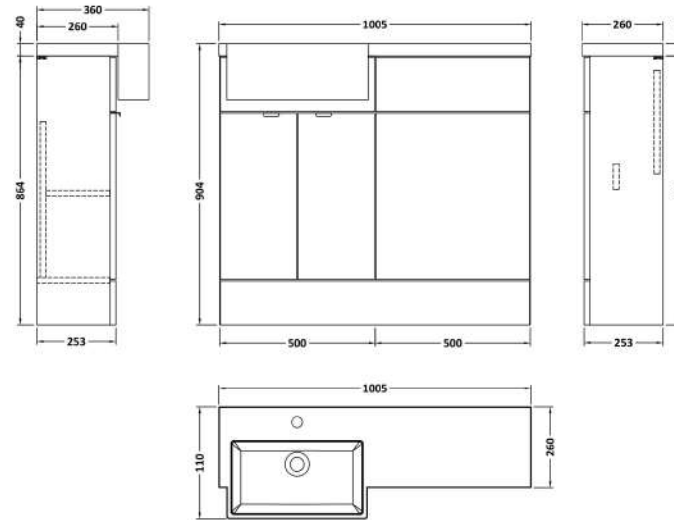

Sales Code: CBI148

Description: 1000 Square Semi Rec Vanity & Wc Unit Lh

Packaging Details

Barcode: 5056211889991

Sales Code: OFF105

Description: 500 Vanity Unit (255mm Deep)

Product Dimensions

Height (mm):	864
Width (mm):	500
Depth (mm):	255
Nett Weight (kg):	15

Packaging Dimensions

Height (mm):	290
Width (mm):	525
Depth (mm):	875
Gross Weight (kg):	15.5

Packaging Data

Box Colour:	Brown Cardboard Box
Box Qty:	1
Label Size:	100 x 50
Label Colour:	Not Applicable
Label Qty:	0

Sales Code: OFF145

Description: 500 Wc Unit (255mm Deep)

Product Dimensions

Height (mm):	864
Width (mm):	500
Depth (mm):	255
Nett Weight (kg):	11.5

Packaging Dimensions

Height (mm):	290
Width (mm):	525
Depth (mm):	875
Gross Weight (kg):	12

Sales Code: PMB612L

Description: 1000 Square S/Recess Polymarble Basin Lh

Product Dimensions

Height (mm):	135
Width (mm):	1003
Depth (mm):	355
Nett Weight (kg):	15

Packaging Dimensions

Height (mm):	190
Width (mm):	420
Depth (mm):	1060
Gross Weight (kg):	15