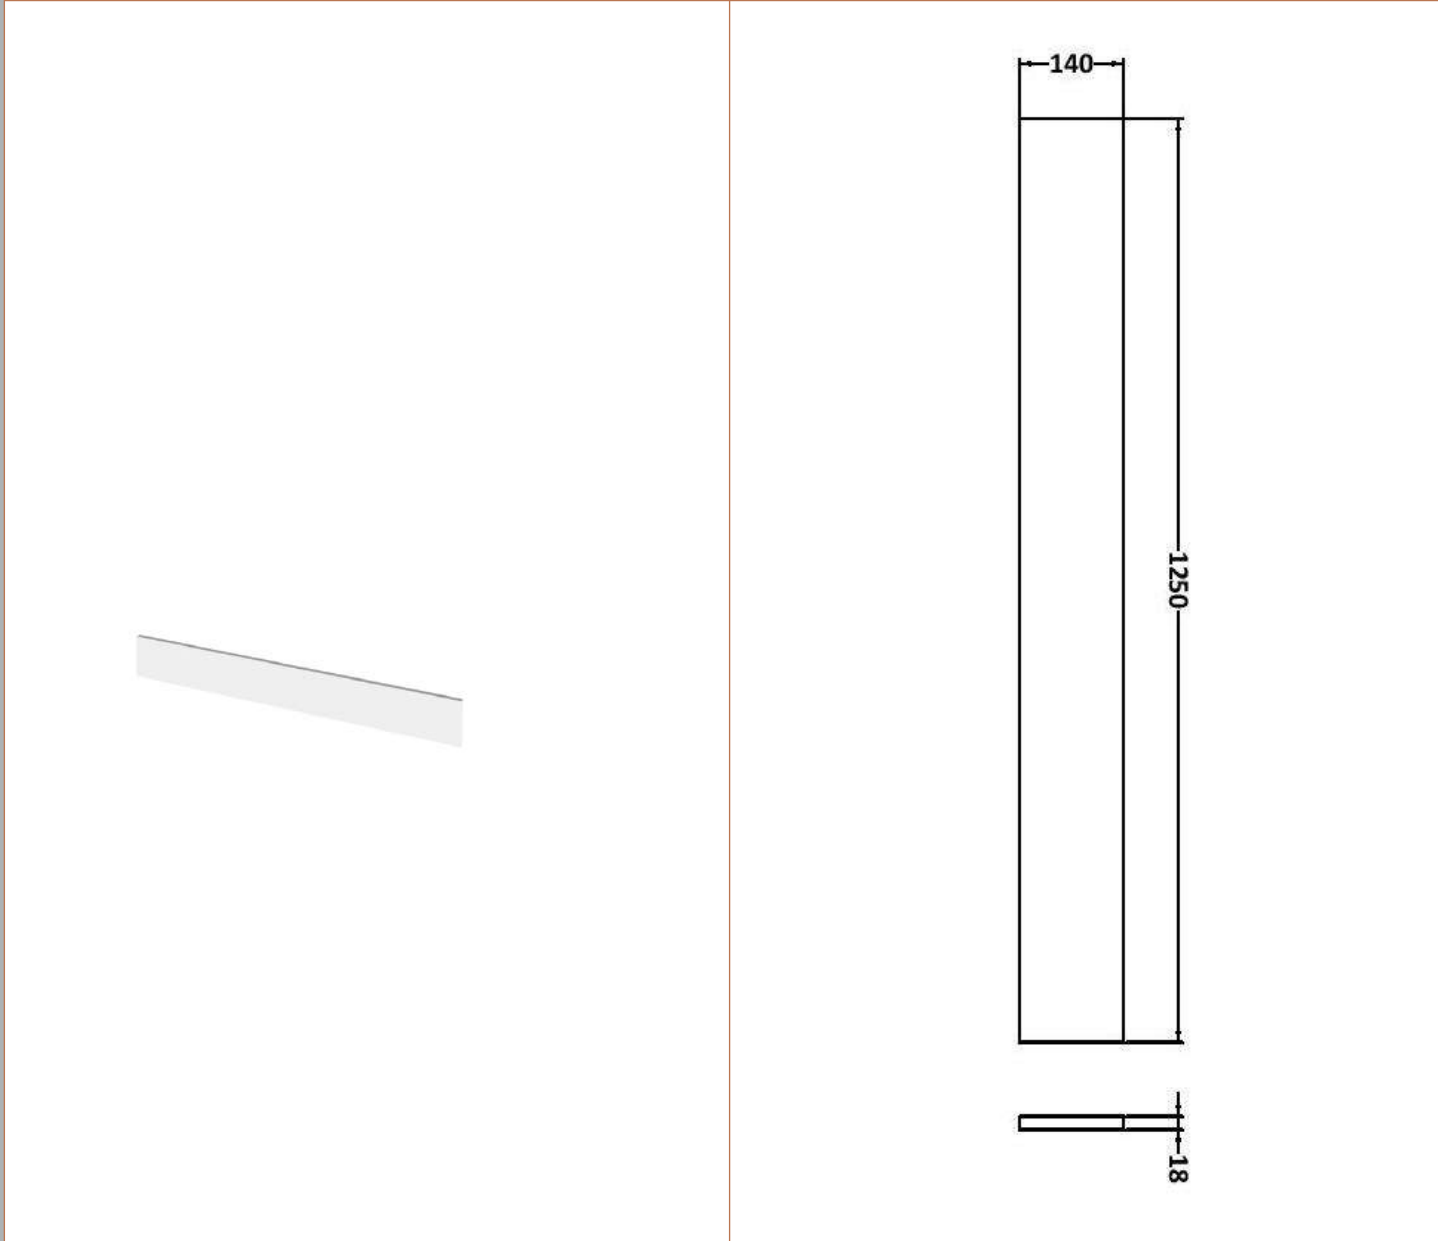

Sales Code: CBI150

Description: 1100 Square Semi Rec Vanity & Wc Unit Lh

Packaging Details

Barcode: 5056211890010

Sales Code: OFF107

Description: 600 Vanity Unit (255mm Deep)

Product Dimensions

Height (mm):	864
Width (mm):	600
Depth (mm):	255
Nett Weight (kg):	17

Sales Code: OFF145

Description: 500 Wc Unit (255mm Deep)

Product Dimensions

Height (mm):	864
Width (mm):	500
Depth (mm):	255
Nett Weight (kg):	11.5

Packaging Dimensions

Height (mm):	290
Width (mm):	525
Depth (mm):	875
Gross Weight (kg):	12

Sales Code: PMB613L

Description: 1100 Square S/Recess Polymarble Basin Lh

Product Dimensions

Height (mm):	135
Width (mm):	1103
Depth (mm):	355
Nett Weight (kg):	16

Packaging Dimensions

Height (mm):	190
Width (mm):	420
Depth (mm):	1160
Gross Weight (kg):	16

Basins: Tap Hole: One Taphole Chain Stay Hole: No
 Template: Not Required Waste Type Req: Slotted
 Overflow Inc: Yes Overflow Cover: Yes
 Inner Bowl Depth (mm): 103mm

Sales Code: OFF191

Description: 1.25M Continuous Plinth (1250X140x18mm)