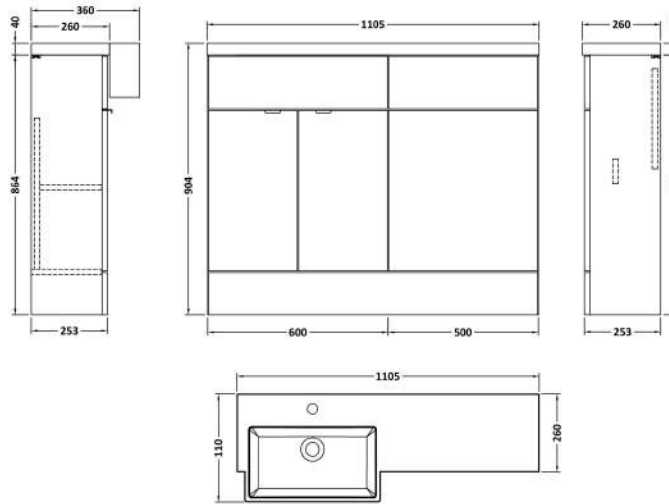

Sales Code: CBI150

Description: 1100 Square Semi Rec Vanity & Wc Unit Lh

Packaging Details

Barcode: 5056211890010

Sales Code: OFF107

Description: 600 Vanity Unit (255mm Deep)

Product Dimensions

Height (mm):	864
Width (mm):	600
Depth (mm):	255
Nett Weight (kg):	17

Packaging Dimensions

Height (mm):	290
Width (mm):	625
Depth (mm):	875
Gross Weight (kg):	17.5

Packaging Data

Box Colour:	Brown Cardboard Box
Box Qty:	1
Label Size:	100 x 50
Label Colour:	Not Applicable
Label Qty:	0

Sales Code: OFF145

Description: 500 Wc Unit (255mm Deep)

Product Dimensions

Height (mm):	864
Width (mm):	500
Depth (mm):	255
Nett Weight (kg):	11.5

Packaging Dimensions

Height (mm):	290
Width (mm):	525
Depth (mm):	875
Gross Weight (kg):	12

Sales Code: PMB613L

Description: 1100 Square S/Recess Polymarble Basin Lh

Product Dimensions

Height (mm):	135
Width (mm):	1103
Depth (mm):	355
Nett Weight (kg):	16

Packaging Dimensions

Height (mm):	190
Width (mm):	420
Depth (mm):	1160
Gross Weight (kg):	16