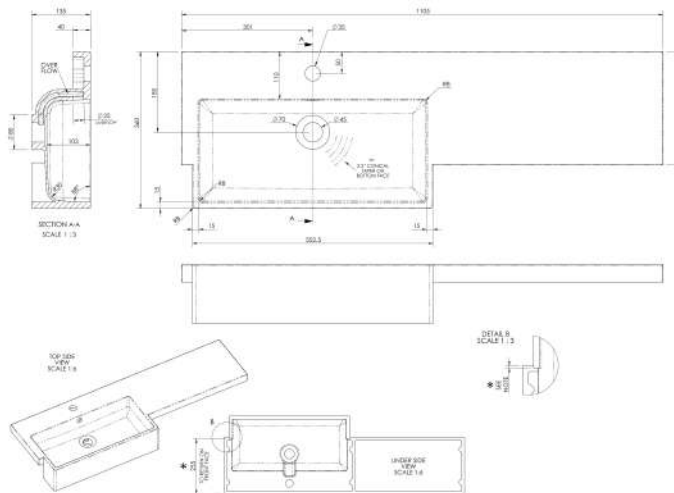

Packaging Dimensions

Height (mm):	290
Width (mm):	625
Depth (mm):	875
Gross Weight (kg):	17.5

Packaging Data

Box Colour:	Brown Cardboard Box
Box Qty:	1
Label Size:	100 x 50
Label Colour:	Not Applicable
Label Qty:	0

Sales Code: OFF145

Description: 500 Wc Unit (255mm Deep)

Product Dimensions

Height (mm):	864
Width (mm):	500
Depth (mm):	255
Nett Weight (kg):	11.5

Packaging Dimensions

Height (mm):	290
Width (mm):	525
Depth (mm):	875
Gross Weight (kg):	12

Packaging Data

Box Colour:	Brown Cardboard Box
Box Qty:	1
Label Size:	100 x 50
Label Colour:	Not Applicable
Label Qty:	0

Outer Box Dimensions (If Applicable)

Height (mm):	
Width (mm):	
Depth (mm):	
Gross Weight (kg):	
Barcode:	5055275816752

Sales Code: PMB613L

Description: 1100 Square S/Recess Polymarble Basin Lh

Product Dimensions

Height (mm):	135
Width (mm):	1103
Depth (mm):	355
Nett Weight (kg):	16

Packaging Dimensions

Height (mm):	190
Width (mm):	420
Depth (mm):	1160
Gross Weight (kg):	16