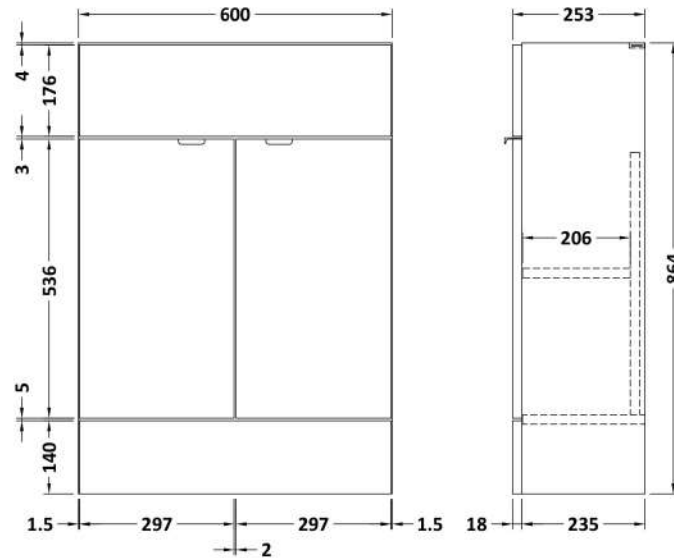

Sales Code: CBI150

Description: 1100 Square Semi Rec Vanity & Wc Unit Lh

Packaging Details

Barcode: 5056211890010

Sales Code: OFF107

Description: 600 Vanity Unit (255mm Deep)

Product Dimensions

Height (mm):	864
Width (mm):	600
Depth (mm):	255
Nett Weight (kg):	17

Packaging Dimensions

Height (mm):	290
Width (mm):	625
Depth (mm):	875
Gross Weight (kg):	17.5

Packaging Data

Box Colour:	Brown Cardboard Box
Box Qty:	1
Label Size:	100 x 50
Label Colour:	Not Applicable
Label Qty:	0

Sales Code: OFF145

Description: 500 Wc Unit (255mm Deep)

Product Dimensions

Height (mm):	864
Width (mm):	500
Depth (mm):	255
Nett Weight (kg):	11.5

Packaging Dimensions

Height (mm):	290
Width (mm):	525
Depth (mm):	875
Gross Weight (kg):	12

Sales Code: PMB613L

Description: 1100 Square S/Recess Polymarble Basin Lh

Product Dimensions

Height (mm):	135
Width (mm):	1103
Depth (mm):	355
Nett Weight (kg):	16

Packaging Dimensions

Height (mm):	190
Width (mm):	420
Depth (mm):	1160
Gross Weight (kg):	16