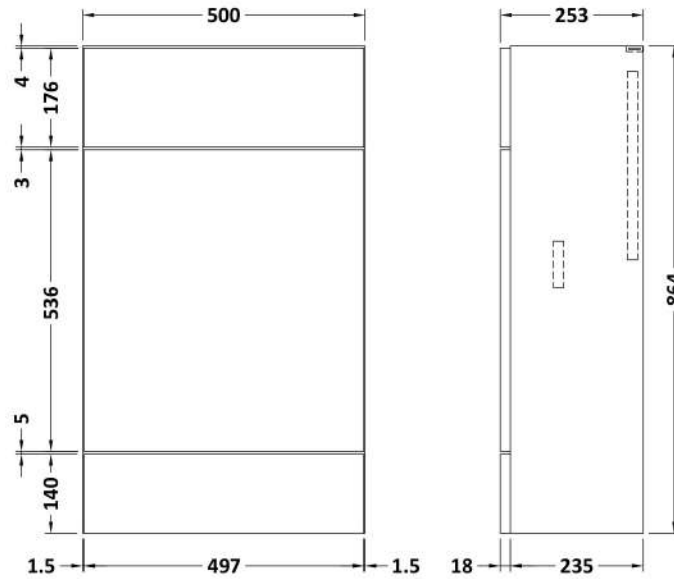

Sales Code: CBI150

Description: 1100 Square Semi Rec Vanity & Wc Unit Lh

Packaging Details

Barcode: 5056211890010

Sales Code: OFF107

Description: 600 Vanity Unit (255mm Deep)

Product Dimensions

Height (mm):	864
Width (mm):	600
Depth (mm):	255
Nett Weight (kg):	17

Packaging Dimensions

Height (mm):	290
Width (mm):	625
Depth (mm):	875
Gross Weight (kg):	17.5

Packaging Data

Box Colour:	Brown Cardboard Box
Box Qty:	1
Label Size:	100 x 50
Label Colour:	Not Applicable
Label Qty:	0

Sales Code: OFF145

Description: 500 Wc Unit (255mm Deep)

Product Dimensions

Height (mm):	864
Width (mm):	500
Depth (mm):	255
Nett Weight (kg):	11.5

Packaging Dimensions

Height (mm):	290
Width (mm):	525
Depth (mm):	875
Gross Weight (kg):	12

Packaging Data

Box Colour:	Brown Cardboard Box
Box Qty:	1
Label Size:	100 x 50
Label Colour:	Not Applicable
Label Qty:	0

Outer Box Dimensions (If Applicable)

Height (mm):	
Width (mm):	
Depth (mm):	
Gross Weight (kg):	
Barcode:	5055275816752