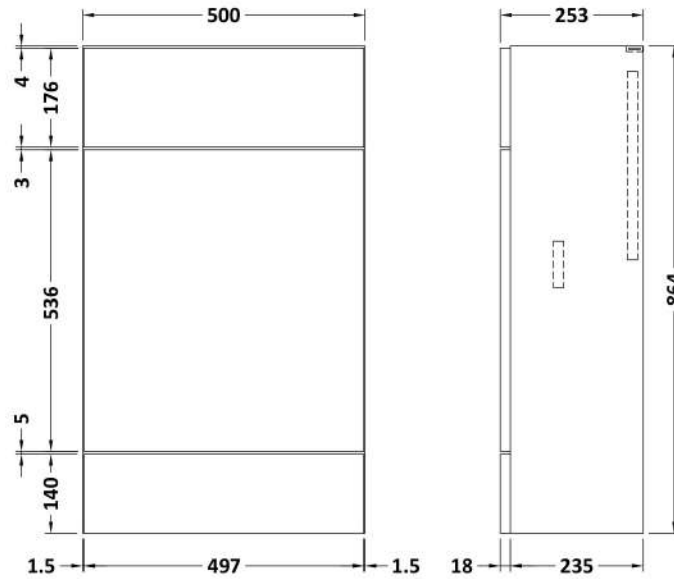

### Product Dimensions

Height (mm):	864
Width (mm):	600
Depth (mm):	255
Nett Weight (kg):	17

### Packaging Dimensions

Height (mm):	290
Width (mm):	625
Depth (mm):	875
Gross Weight (kg):	17.5

### Outer Box Dimensions (If Applicable)

Height (mm):	
Width (mm):	
Depth (mm):	
Gross Weight (kg):	
Barcode:	5055275817223

### Product Dimensions

Height (mm):	864
Width (mm):	500
Depth (mm):	255
Nett Weight (kg):	11.5