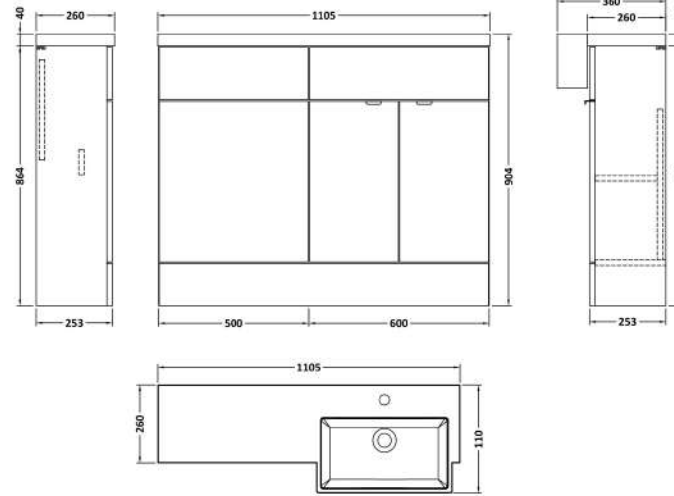

Sales Code: CBI151

Description: 1100 Square Semi Rec Vanity & Wc Unit Rh

Packaging Details

Barcode: 5056211890027