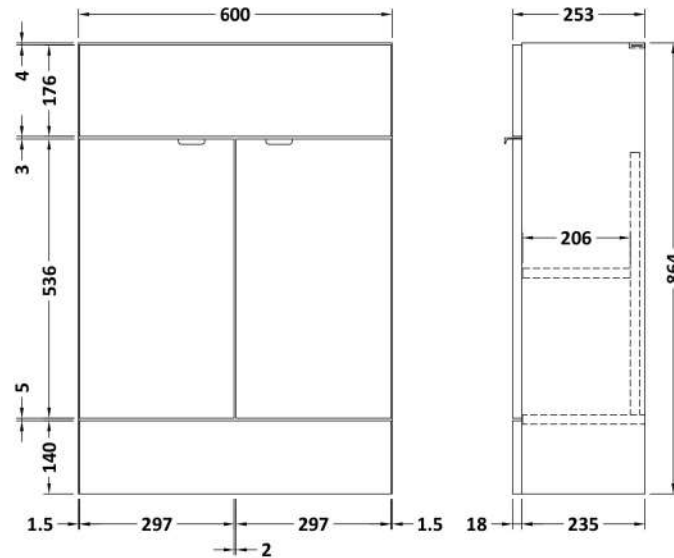

### Product Dimensions

Height (mm):	864
Width (mm):	600
Depth (mm):	255
Nett Weight (kg):	17

### Packaging Dimensions

Height (mm):	290
Width (mm):	625
Depth (mm):	875
Gross Weight (kg):	17.5

### Product Dimensions

Height (mm):	864
Width (mm):	500
Depth (mm):	255
Nett Weight (kg):	11.5

### Packaging Dimensions

Height (mm):	290
Width (mm):	525
Depth (mm):	875
Gross Weight (kg):	12