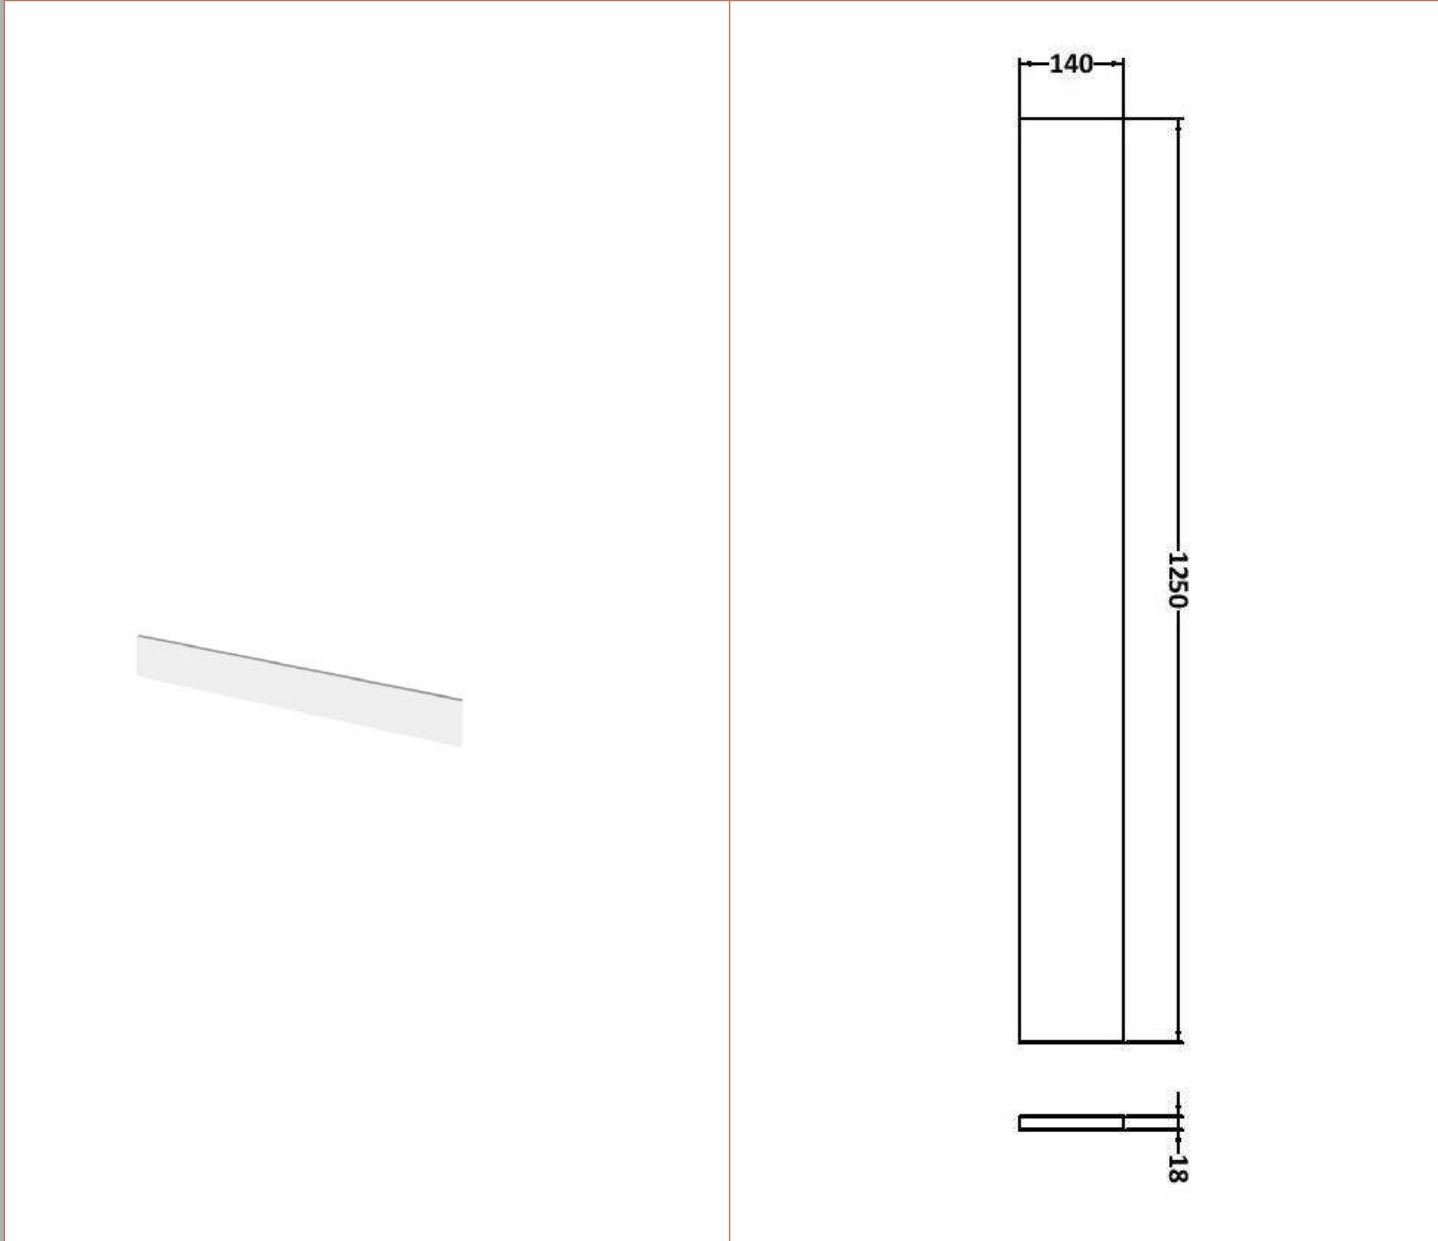

### Product Dimensions

Height (mm):	864
Width (mm):	600
Depth (mm):	255
Nett Weight (kg):	17

### Product Dimensions

Height (mm):	135
Width (mm):	1103
Depth (mm):	355
Nett Weight (kg):	16

### Outer Box Dimensions (If Applicable)

Height (mm):	
Width (mm):	
Depth (mm):	
Gross Weight (kg):	
Barcode:	5056211879039

**Product Dimensions**

Height (mm):	1250
Width (mm):	145
Depth (mm):	18
Nett Weight (kg):	2

**Packaging Dimensions**

Height (mm):	20
Width (mm):	150
Depth (mm):	1260
Gross Weight (kg):	2

**Packaging Data**