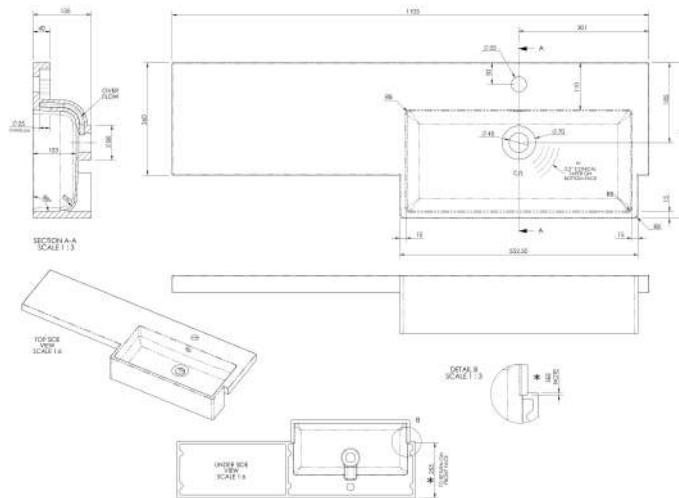

### Product Dimensions

Height (mm):	864
Width (mm):	500
Depth (mm):	255
Nett Weight (kg):	11.5

### Packaging Dimensions

Height (mm):	290
Width (mm):	525
Depth (mm):	875
Gross Weight (kg):	12

### Outer Box Dimensions (If Applicable)

Height (mm):	
Width (mm):	
Depth (mm):	
Gross Weight (kg):	
Barcode:	5055275816752

### Product Dimensions

Height (mm):	135
Width (mm):	1103
Depth (mm):	355
Nett Weight (kg):	16