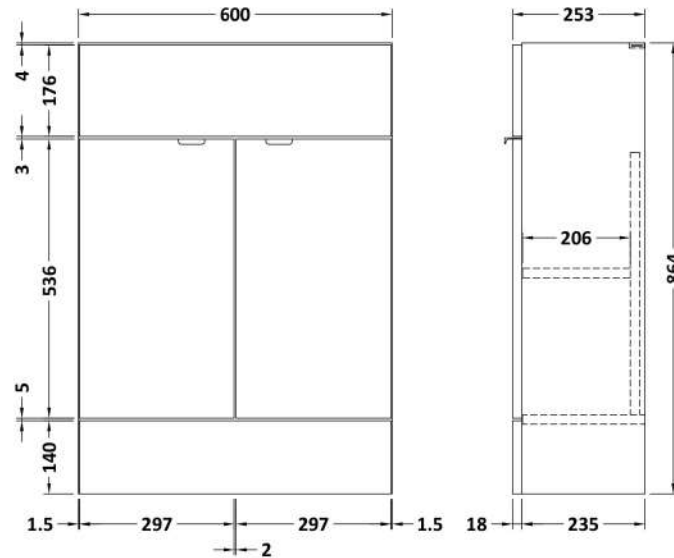

### Product Dimensions

Height (mm):	864
Width (mm):	600
Depth (mm):	255
Nett Weight (kg):	17

### Packaging Dimensions

Height (mm):	290
Width (mm):	625
Depth (mm):	900
Gross Weight (kg):	17.5

### Product Dimensions

Height (mm):	864
Width (mm):	500
Depth (mm):	255
Nett Weight (kg):	11.5

### Packaging Dimensions

Height (mm):	290
Width (mm):	525
Depth (mm):	900
Gross Weight (kg):	12