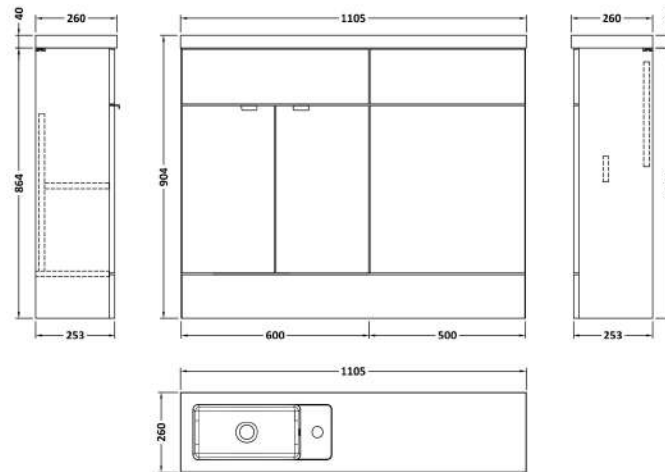

Sales Code: CBI3001

Description: 1100mm Combination - Compact

Packaging Details

Barcode: 5056678453308