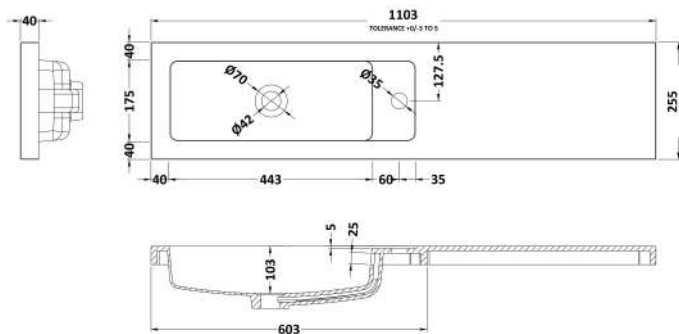

### Outer Box Dimensions (If Applicable)

Height (mm):	
Width (mm):	
Depth (mm):	
Gross Weight (kg):	
Barcode:	5056678436783

Sales Code: OFF3091

Description: 1.25M Continuous Plinth

**Product Dimensions**

Height (mm):	1250
Width (mm):	145
Depth (mm):	18
Nett Weight (kg):	2

**Packaging Dimensions**

Height (mm):	20
Width (mm):	150
Depth (mm):	1260
Gross Weight (kg):	2

**Packaging Data**

Box Colour:	Brown Cardboard Box
Box Qty:	1
Label Size:	100 x 50
Label Colour:	White Label
Label Qty:	2

**Outer Box Dimensions (If Applicable)**

Height (mm):	
Width (mm):	
Depth (mm):	
Gross Weight (kg):	
Barcode:	5056678437124

### Product Dimensions

Height (mm):	135
Width (mm):	1103
Depth (mm):	255
Nett Weight (kg):	13