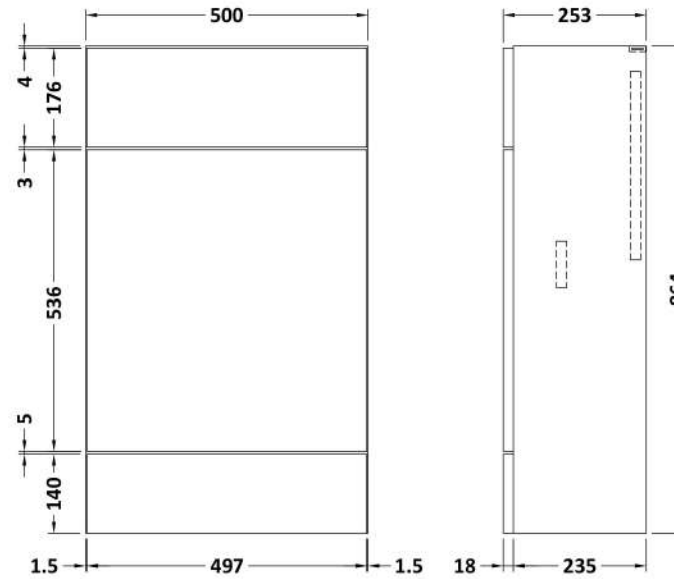

### Product Dimensions

Height (mm):	864
Width (mm):	600
Depth (mm):	255
Nett Weight (kg):	17

### Packaging Dimensions

Height (mm):	290
Width (mm):	625
Depth (mm):	900
Gross Weight (kg):	17.5

### Outer Box Dimensions (If Applicable)

Height (mm):	
Width (mm):	
Depth (mm):	
Gross Weight (kg):	
Barcode:	5056678436783

### Product Dimensions

Height (mm):	864
Width (mm):	500
Depth (mm):	255
Nett Weight (kg):	11.5