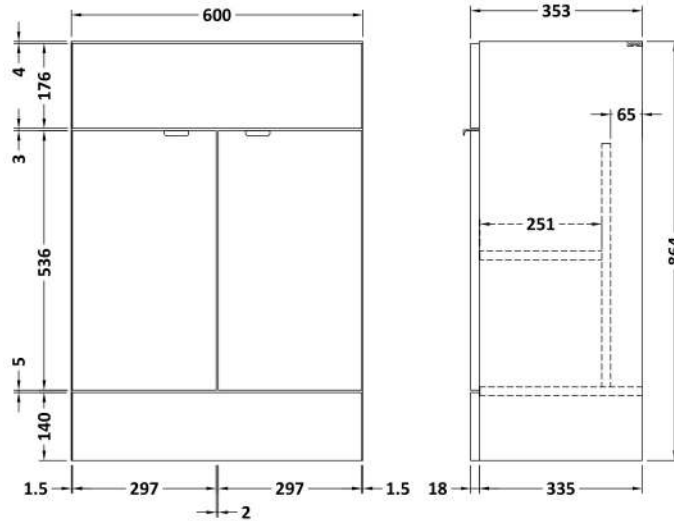

Sales Code: CBI3002

Description: 1100mm Combination - Fd - Lh

Packaging Details

Barcode: 5056678453315

Sales Code: OFF3008

Description: 600 Vanity Unit Full Depth

Product Dimensions

Height (mm):	864
Width (mm):	600
Depth (mm):	355
Nett Weight (kg):	20.5

Packaging Dimensions

Height (mm):	375
Width (mm):	625
Depth (mm):	900
Gross Weight (kg):	21

Packaging Data

Box Colour:	Brown Cardboard Box
Box Qty:	1
Label Size:	100 x 50
Label Colour:	White Label
Label Qty:	2

Sales Code: OFF3045

Description: 500 W.C. Unit Compact

Product Dimensions

Height (mm):	864
Width (mm):	500
Depth (mm):	255
Nett Weight (kg):	11.5

Packaging Dimensions

Height (mm):	290
Width (mm):	525
Depth (mm):	900
Gross Weight (kg):	12

Sales Code: PMB413L

Description: 1100 L Shaped Polymarble Basin Lh

Product Dimensions

Height (mm):	135
Width (mm):	1103
Depth (mm):	355
Nett Weight (kg):	16

Packaging Dimensions

Height (mm):	190
Width (mm):	420
Depth (mm):	1160
Gross Weight (kg):	16