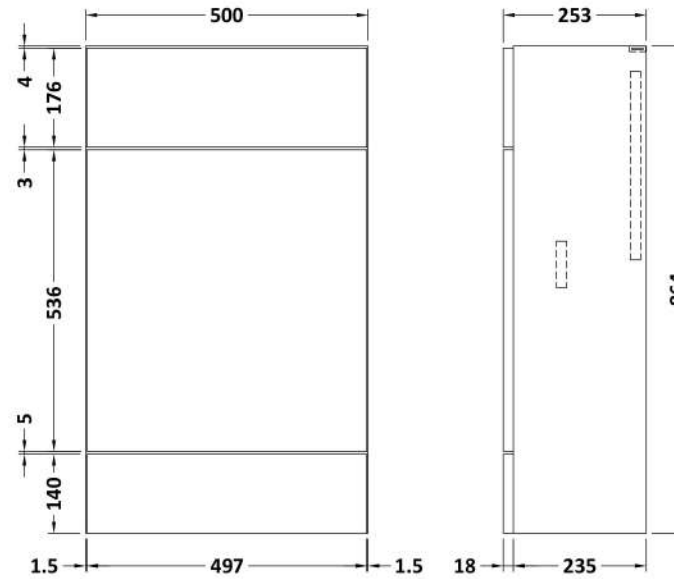

Sales Code: CBI3002

Description: 1100mm Combination - Fd - Lh

Packaging Details

Barcode: 5056678453315

Sales Code: OFF3008

Description: 600 Vanity Unit Full Depth

Product Dimensions

Height (mm):	864
Width (mm):	600
Depth (mm):	355
Nett Weight (kg):	20.5

Packaging Dimensions

Height (mm):	375
Width (mm):	625
Depth (mm):	900
Gross Weight (kg):	21

Packaging Data

Box Colour:	Brown Cardboard Box
Box Qty:	1
Label Size:	100 x 50
Label Colour:	White Label
Label Qty:	2

Sales Code: OFF3045

Description: 500 W.C. Unit Compact

Product Dimensions

Height (mm):	864
Width (mm):	500
Depth (mm):	255
Nett Weight (kg):	11.5

Packaging Dimensions

Height (mm):	290
Width (mm):	525
Depth (mm):	900
Gross Weight (kg):	12

Packaging Data

Box Colour:	Brown Cardboard Box
Box Qty:	1
Label Size:	100 x 50
Label Colour:	White Label
Label Qty:	2

Outer Box Dimensions (If Applicable)

Height (mm):	
Width (mm):	
Depth (mm):	
Gross Weight (kg):	
Barcode:	5056678436998