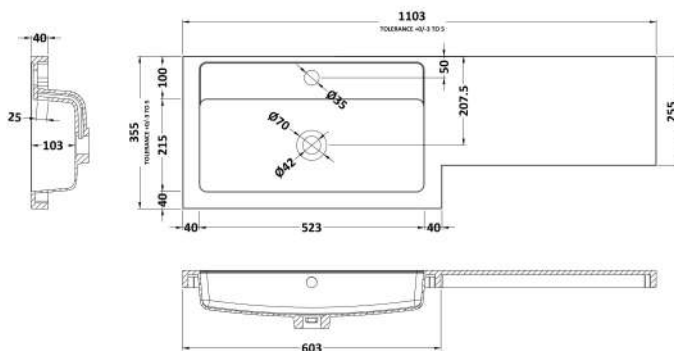

Packaging Dimensions

Height (mm):	375
Width (mm):	625
Depth (mm):	900
Gross Weight (kg):	21

Packaging Data

Box Colour:	Brown Cardboard Box
Box Qty:	1
Label Size:	100 x 50
Label Colour:	White Label
Label Qty:	2

Sales Code: OFF3045

Description: 500 W.C. Unit Compact

Product Dimensions

Height (mm):	864
Width (mm):	500
Depth (mm):	255
Nett Weight (kg):	11.5

Packaging Dimensions

Height (mm):	290
Width (mm):	525
Depth (mm):	900
Gross Weight (kg):	12

Packaging Data

Box Colour:	Brown Cardboard Box
Box Qty:	1
Label Size:	100 x 50
Label Colour:	White Label
Label Qty:	2

Outer Box Dimensions (If Applicable)

Height (mm):	
Width (mm):	
Depth (mm):	
Gross Weight (kg):	
Barcode:	5056678436998

Sales Code: PMB413L

Description: 1100 L Shaped Polymarble Basin Lh

Product Dimensions

Height (mm):	135
Width (mm):	1103
Depth (mm):	355
Nett Weight (kg):	16

Packaging Dimensions

Height (mm):	190
Width (mm):	420
Depth (mm):	1160
Gross Weight (kg):	16