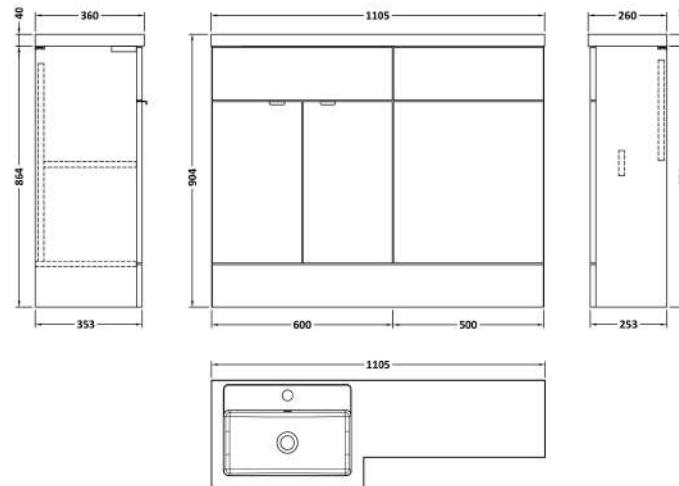

Sales Code: CBI3002

Description: 1100mm Combination - Fd - Lh

Packaging Details

Barcode: 5056678453315

Sales Code: OFF3008

Description: 600 Vanity Unit Full Depth

Product Dimensions

Height (mm):	864
Width (mm):	600
Depth (mm):	355
Nett Weight (kg):	20.5

Packaging Dimensions

Height (mm):	375
Width (mm):	625
Depth (mm):	900
Gross Weight (kg):	21

Packaging Data

Box Colour:	Brown Cardboard Box
Box Qty:	1
Label Size:	100 x 50
Label Colour:	White Label
Label Qty:	2

Sales Code: OFF3045

Description: 500 W.C. Unit Compact

Product Dimensions

Height (mm):	864
Width (mm):	500
Depth (mm):	255
Nett Weight (kg):	11.5

Packaging Dimensions

Height (mm):	290
Width (mm):	525
Depth (mm):	900
Gross Weight (kg):	12

Sales Code: PMB413L

Description: 1100 L Shaped Polymarble Basin Lh

Product Dimensions

Height (mm):	135
Width (mm):	1103
Depth (mm):	355
Nett Weight (kg):	16

Packaging Dimensions

Height (mm):	190
Width (mm):	420
Depth (mm):	1160
Gross Weight (kg):	16