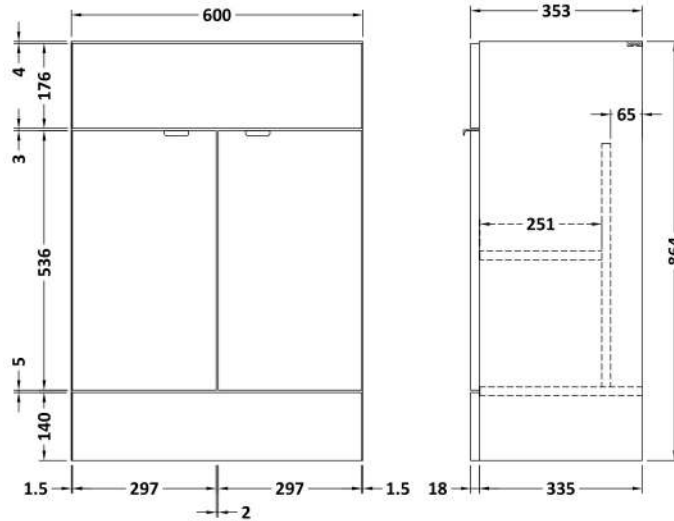

### Product Dimensions

Height (mm):	864
Width (mm):	600
Depth (mm):	355
Nett Weight (kg):	20.5

### Packaging Dimensions

Height (mm):	375
Width (mm):	625
Depth (mm):	900
Gross Weight (kg):	21

### Product Dimensions

Height (mm):	864
Width (mm):	500
Depth (mm):	255
Nett Weight (kg):	11.5

### Packaging Dimensions

Height (mm):	290
Width (mm):	525
Depth (mm):	900
Gross Weight (kg):	12