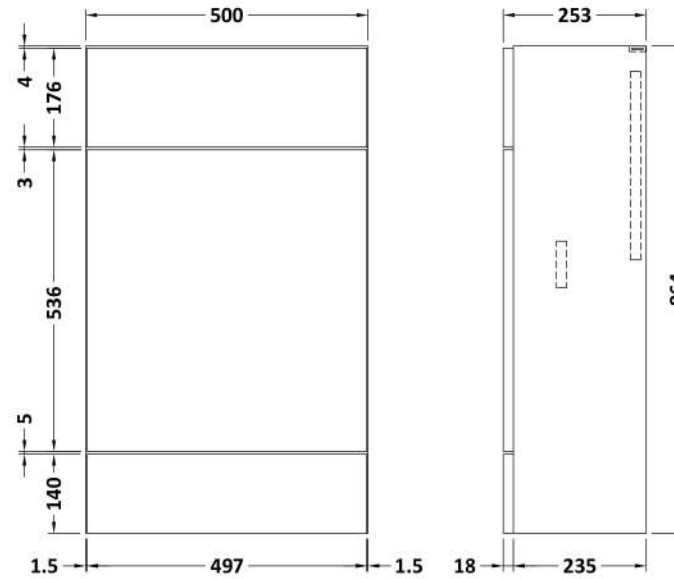

### Product Dimensions

Height (mm):	864
Width (mm):	600
Depth (mm):	355
Nett Weight (kg):	20.5

### Packaging Dimensions

Height (mm):	375
Width (mm):	625
Depth (mm):	900
Gross Weight (kg):	21

### Outer Box Dimensions (If Applicable)

Height (mm):	
Width (mm):	
Depth (mm):	
Gross Weight (kg):	
Barcode:	5056678436790

### Product Dimensions

Height (mm):	864
Width (mm):	500
Depth (mm):	255
Nett Weight (kg):	11.5