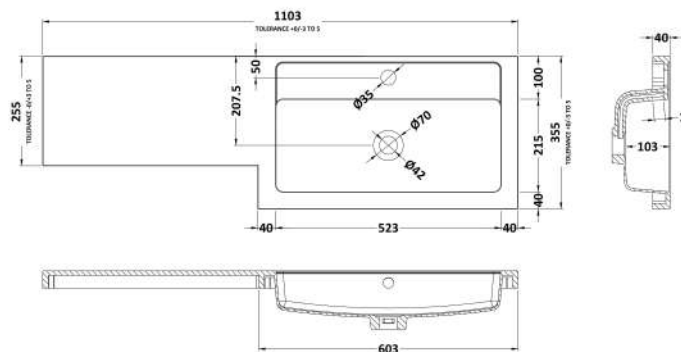

### Product Dimensions

Height (mm):	864
Width (mm):	500
Depth (mm):	255
Nett Weight (kg):	11.5

### Packaging Dimensions

Height (mm):	290
Width (mm):	525
Depth (mm):	900
Gross Weight (kg):	12

### Outer Box Dimensions (If Applicable)

Height (mm):	
Width (mm):	
Depth (mm):	
Gross Weight (kg):	
Barcode:	5056678436998

**Sales Code:** PMB413R

**Description:** 1100 L Shaped Polymarble Basin Rh

**Product Dimensions**

Height (mm):	135
Width (mm):	1103
Depth (mm):	355
Nett Weight (kg):	16

**Packaging Dimensions**

Height (mm):	190
Width (mm):	420
Depth (mm):	1160
Gross Weight (kg):	16