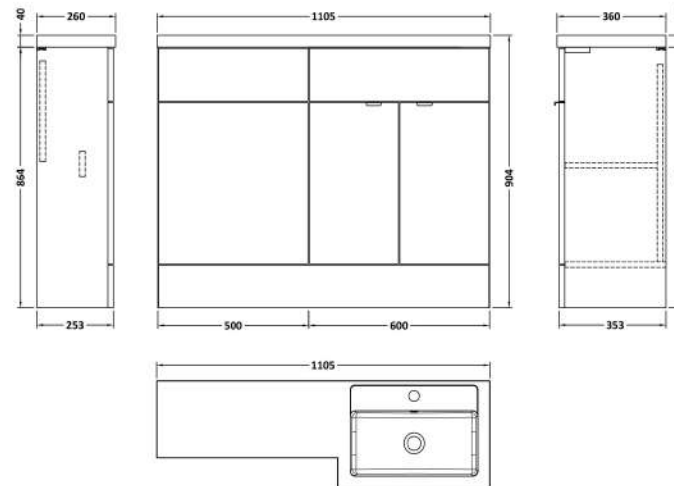

Sales Code: CBI3003

Description: 1100mm Combination - Fd - Rh

Packaging Details

Barcode: 5056678453322