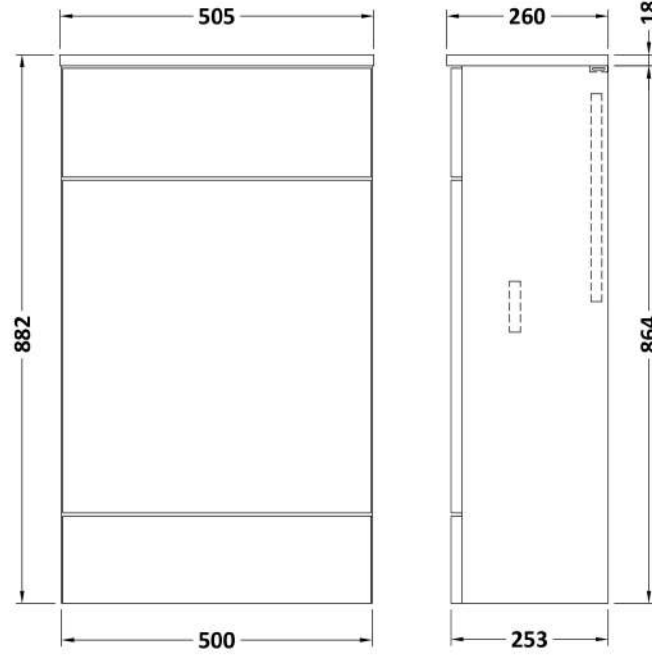

Sales Code: CBI3004A

Description: 500 Wc Unit (255mm Deep)

Packaging Details

Barcode: 5056678453346

Sales Code: OFF3041

Description: 500 Wc Unit Top 505X260

Product Dimensions

Height (mm):	18
Width (mm):	505
Depth (mm):	260
Nett Weight (kg):	2

Packaging Dimensions

Height (mm):	25
Width (mm):	525
Depth (mm):	280
Gross Weight (kg):	2

Packaging Data

Box Colour:	Brown Cardboard Box
Box Qty:	1
Label Size:	50 x 100
Label Colour:	White Label
Label Qty:	2

Outer Box Dimensions (If Applicable)

Height (mm):	
Width (mm):	
Depth (mm):	
Gross Weight (kg):	
Barcode:	5056678436950

Product Details

Country of Origin:	United Kingdom
Fitting Instruction:	No
CE & UKCA:	N/A
FSC Certified Materials:	Yes
Colour:	Bleached Cuneo Oak
Construction Method:	Not Applicable
Construction Type:	Flat-Pack
Cabinet Finish:	Not Applicable
Fascia Finish:	MFC Textured Woodgrain
Cabinet Thickness (mm):	18
Fascia Thickness (mm):	18
Drawer Included:	Not Applicable
Drawer Type:	Not Applicable
No of Shelves:	Not Applicable
Hinge Type:	Not Applicable
Hinge Included:	Not Applicable
Adjustable Legs:	Not Applicable
Fixings Included:	Yes
Handle Style:	Not Applicable
Waste Shroud:	Not Applicable
Handle Included:	Not Applicable
Handle Type:	Not Applicable

Sales Code: OFF3045

Description: 500 W.C. Unit Compact

Product Dimensions

Height (mm):	864
Width (mm):	500
Depth (mm):	255
Nett Weight (kg):	11.5

Packaging Dimensions

Height (mm):	290
Width (mm):	525
Depth (mm):	900
Gross Weight (kg):	12