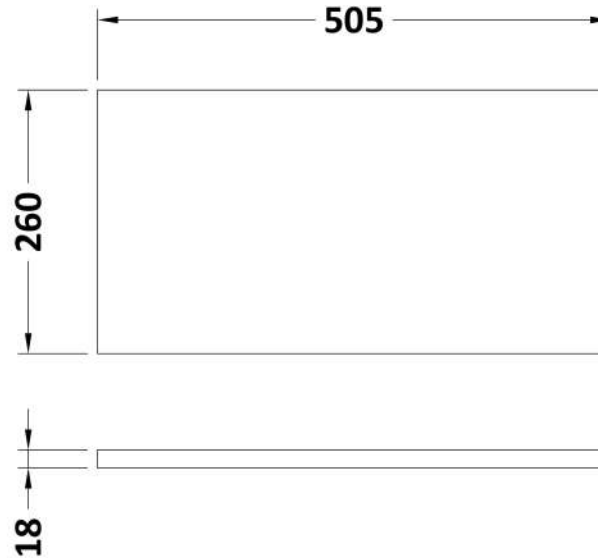

Sales Code: CBI3004A

Description: 500 Wc Unit (255mm Deep)

Packaging Details

Barcode: 5056678453346

Sales Code: OFF3041

Description: 500 Wc Unit Top 505X260

Product Dimensions

Height (mm):	18
Width (mm):	505
Depth (mm):	260
Nett Weight (kg):	2

Packaging Dimensions

Height (mm):	25
Width (mm):	525
Depth (mm):	280
Gross Weight (kg):	2

Packaging Data

Box Colour:	Brown Cardboard Box
Box Qty:	1
Label Size:	50 x 100
Label Colour:	White Label
Label Qty:	2

Sales Code: OFF3045

Description: 500 W.C. Unit Compact

Product Dimensions

Height (mm):	864
Width (mm):	500
Depth (mm):	255
Nett Weight (kg):	11.5

Packaging Dimensions

Height (mm):	290
Width (mm):	525
Depth (mm):	900
Gross Weight (kg):	12

Packaging Data

Box Colour:	Brown Cardboard Box
Box Qty:	1
Label Size:	100 x 50
Label Colour:	White Label
Label Qty:	2

Outer Box Dimensions (If Applicable)

Height (mm):	
Width (mm):	
Depth (mm):	
Gross Weight (kg):	
Barcode:	5056678436998