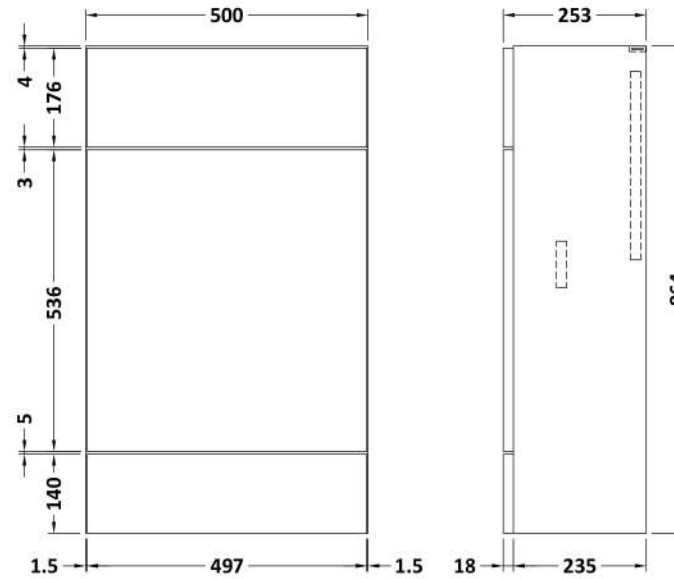

Sales Code: CBI3004A

Description: 500 Wc Unit (255mm Deep)

Packaging Details

Barcode: 5056678453346

Sales Code: OFF3041

Description: 500 Wc Unit Top 505X260

Product Dimensions

Height (mm):	18
Width (mm):	505
Depth (mm):	260
Nett Weight (kg):	2

Packaging Dimensions

Height (mm):	25
Width (mm):	525
Depth (mm):	280
Gross Weight (kg):	2

Packaging Data

Box Colour:	Brown Cardboard Box
Box Qty:	1
Label Size:	50 x 100
Label Colour:	White Label
Label Qty:	2

Sales Code: OFF3045

Description: 500 W.C. Unit Compact

Product Dimensions

Height (mm):	864
Width (mm):	500
Depth (mm):	255
Nett Weight (kg):	11.5

Packaging Dimensions

Height (mm):	290
Width (mm):	525
Depth (mm):	900
Gross Weight (kg):	12

Packaging Data

Box Colour:	Brown Cardboard Box
Box Qty:	1
Label Size:	100 x 50
Label Colour:	White Label
Label Qty:	2

Outer Box Dimensions (If Applicable)

Height (mm):	
Width (mm):	
Depth (mm):	
Gross Weight (kg):	
Barcode:	5056678436998