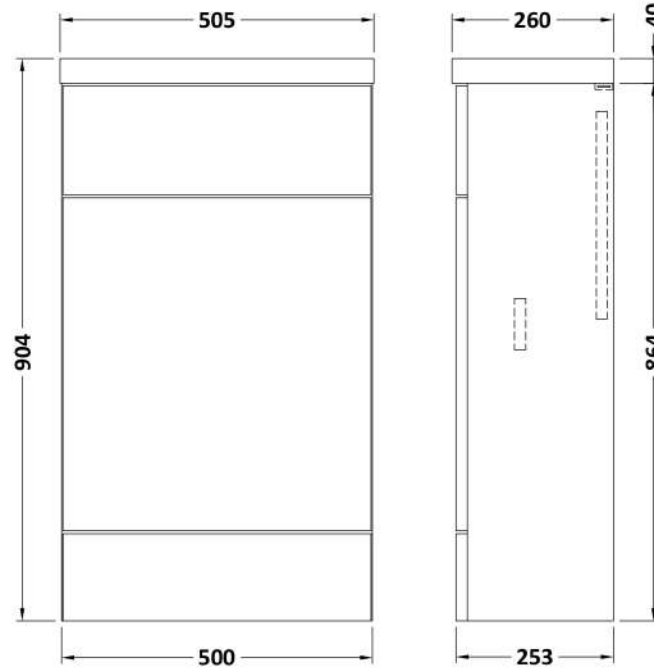

Sales Code: CBI3004

Description: 500mm Compact Wc Unit & Polymarble Top

Packaging Details

Barcode: 5056678453339