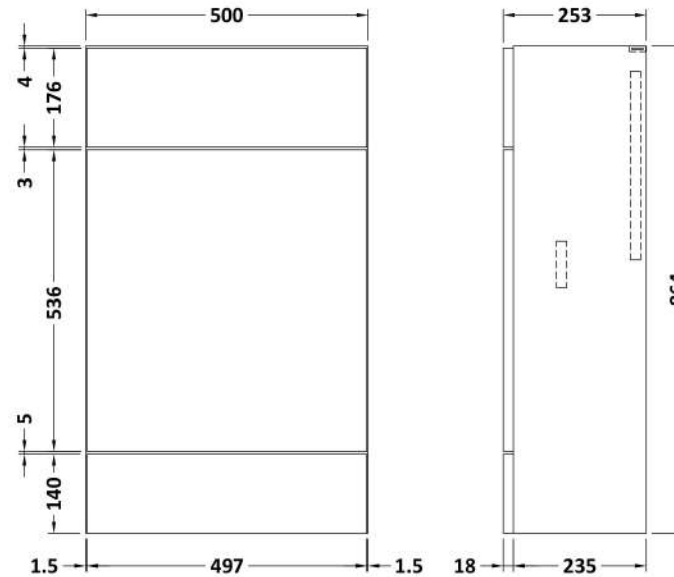

### Product Dimensions

Height (mm):	864
Width (mm):	500
Depth (mm):	255
Nett Weight (kg):	11.5

### Packaging Dimensions

Height (mm):	290
Width (mm):	525
Depth (mm):	900
Gross Weight (kg):	12

### Outer Box Dimensions (If Applicable)

Height (mm):	
Width (mm):	
Depth (mm):	
Gross Weight (kg):	
Barcode:	5056678436998

Sales Code: PMB442

Description: 500 Wc Unit Top 500X255

**Product Dimensions**

Height (mm):	40
Width (mm):	503
Depth (mm):	255
Nett Weight (kg):	5

**Packaging Dimensions**

Height (mm):	90
Width (mm):	335
Depth (mm):	555
Gross Weight (kg):	5