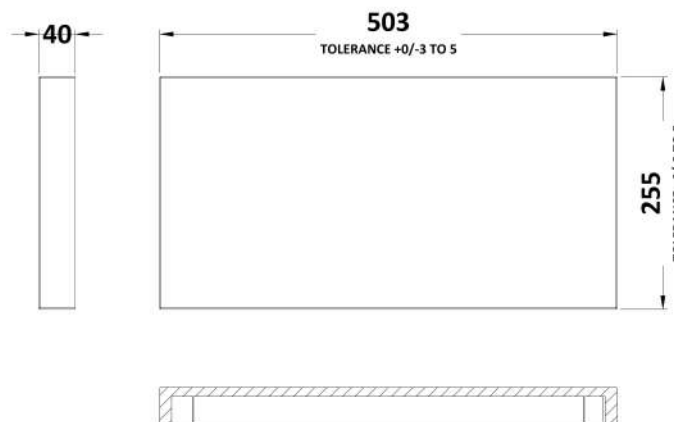

### Product Dimensions

Height (mm):	864
Width (mm):	500
Depth (mm):	255
Nett Weight (kg):	11.5

### Packaging Dimensions

Height (mm):	290
Width (mm):	525
Depth (mm):	900
Gross Weight (kg):	12

### Outer Box Dimensions (If Applicable)

Height (mm):	
Width (mm):	
Depth (mm):	
Gross Weight (kg):	
Barcode:	5056678436998

Sales Code: PMB442

Description: 500 Wc Unit Top 500X255

**Product Dimensions**

Height (mm):	40
Width (mm):	503
Depth (mm):	255
Nett Weight (kg):	5

**Packaging Dimensions**

Height (mm):	90
Width (mm):	335
Depth (mm):	555
Gross Weight (kg):	5