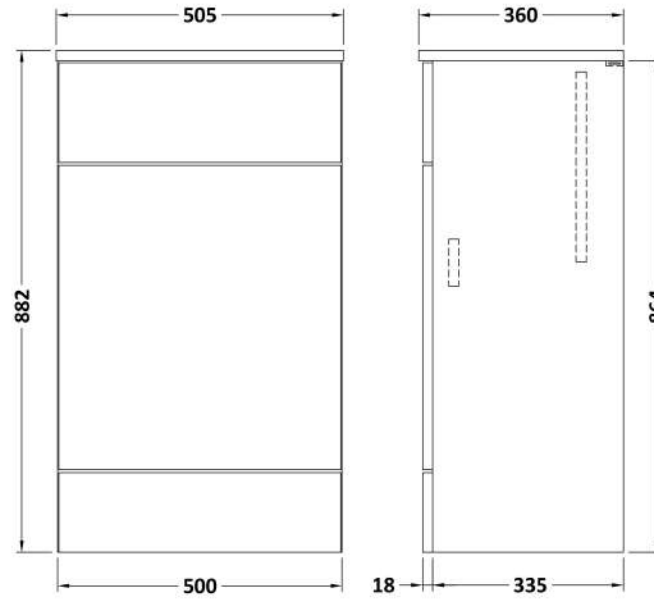

Sales Code: CBI3005A

Description: 500 Wc Unit (355mm Deep)

Packaging Details

Barcode: 5056678453360

Sales Code: OFF3043

Description: 500 Wc Unit Top 505X360

Product Dimensions

Height (mm):	18
Width (mm):	505
Depth (mm):	360
Nett Weight (kg):	2

Packaging Dimensions

Height (mm):	25
Width (mm):	525
Depth (mm):	380
Gross Weight (kg):	2

Packaging Data

Box Colour:	Brown Cardboard Box
Box Qty:	1
Label Size:	50 x 100
Label Colour:	White Label
Label Qty:	2

Outer Box Dimensions (If Applicable)

Height (mm):	
Width (mm):	
Depth (mm):	
Gross Weight (kg):	
Barcode:	5056678436974

Product Details

Country of Origin:	United Kingdom
Fitting Instruction:	No
CE & UKCA:	N/A
FSC Certified Materials:	Yes
Colour:	Bleached Cuneo Oak
Construction Method:	Not Applicable
Construction Type:	Flat-Pack
Cabinet Finish:	Not Applicable
Fascia Finish:	MFC Textured Woodgrain
Cabinet Thickness (mm):	18
Fascia Thickness (mm):	18
Drawer Included:	Not Applicable
Drawer Type:	Not Applicable
No of Shelves:	Not Applicable
Hinge Type:	Not Applicable
Hinge Included:	Not Applicable
Adjustable Legs:	Not Applicable
Fixings Included:	Yes
Handle Style:	Not Applicable
Waste Shroud:	Not Applicable
Handle Included:	Not Applicable
Handle Type:	Not Applicable

Sales Code: OFF3046

Description: 500 W.C. Unit Full Depth

Product Dimensions

Height (mm):	864
Width (mm):	500
Depth (mm):	355
Nett Weight (kg):	14

Packaging Dimensions

Height (mm):	375
Width (mm):	525
Depth (mm):	900
Gross Weight (kg):	14.5