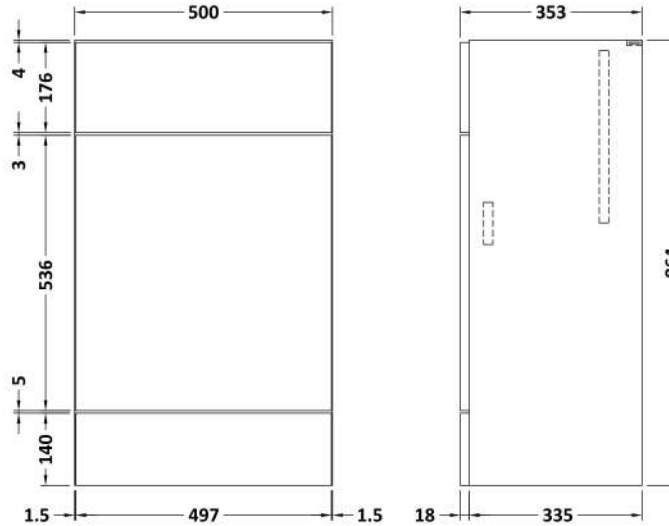

Sales Code: CBI3005A

Description: 500 Wc Unit (355mm Deep)

Packaging Details

Barcode: 5056678453360

Sales Code: OFF3043

Description: 500 Wc Unit Top 505X360

Product Dimensions

Height (mm):	18
Width (mm):	505
Depth (mm):	360
Nett Weight (kg):	2

Packaging Dimensions

Height (mm):	25
Width (mm):	525
Depth (mm):	380
Gross Weight (kg):	2

Packaging Data

Box Colour:	Brown Cardboard Box
Box Qty:	1
Label Size:	50 x 100
Label Colour:	White Label
Label Qty:	2

Sales Code: OFF3046

Description: 500 W.C. Unit Full Depth

Product Dimensions

Height (mm):	864
Width (mm):	500
Depth (mm):	355
Nett Weight (kg):	14

Packaging Dimensions

Height (mm):	375
Width (mm):	525
Depth (mm):	900
Gross Weight (kg):	14.5

Packaging Data

Box Colour:	Brown Cardboard Box
Box Qty:	1
Label Size:	100 x 50
Label Colour:	White Label
Label Qty:	2

Outer Box Dimensions (If Applicable)

Height (mm):	
Width (mm):	
Depth (mm):	
Gross Weight (kg):	
Barcode:	5056678437001