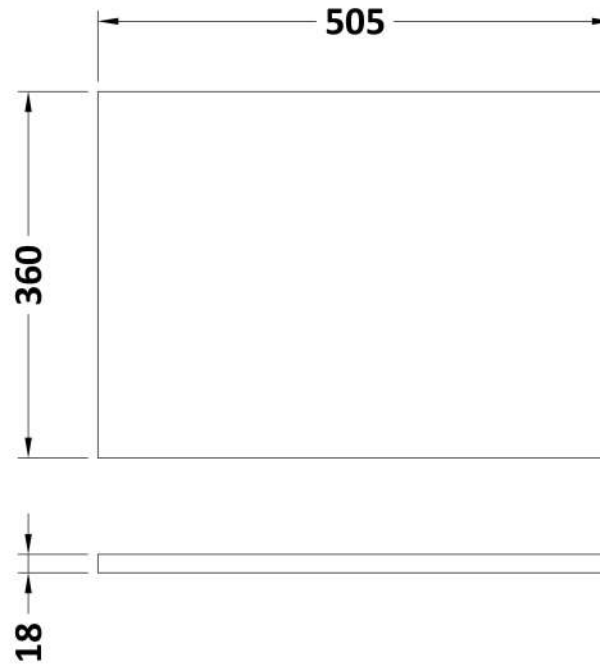

Sales Code: CBI3005A

Description: 500 Wc Unit (355mm Deep)

Packaging Details

Barcode: 5056678453360

Sales Code: OFF3043

Description: 500 Wc Unit Top 505X360

Product Dimensions

Height (mm):	18
Width (mm):	505
Depth (mm):	360
Nett Weight (kg):	2

Packaging Dimensions

Height (mm):	25
Width (mm):	525
Depth (mm):	380
Gross Weight (kg):	2

Packaging Data

Box Colour:	Brown Cardboard Box
Box Qty:	1
Label Size:	50 x 100
Label Colour:	White Label
Label Qty:	2

Sales Code: OFF3046

Description: 500 W.C. Unit Full Depth

Product Dimensions

Height (mm):	864
Width (mm):	500
Depth (mm):	355
Nett Weight (kg):	14

Packaging Dimensions

Height (mm):	375
Width (mm):	525
Depth (mm):	900
Gross Weight (kg):	14.5

Packaging Data

Box Colour:	Brown Cardboard Box
Box Qty:	1
Label Size:	100 x 50
Label Colour:	White Label
Label Qty:	2

Outer Box Dimensions (If Applicable)

Height (mm):	
Width (mm):	
Depth (mm):	
Gross Weight (kg):	
Barcode:	5056678437001