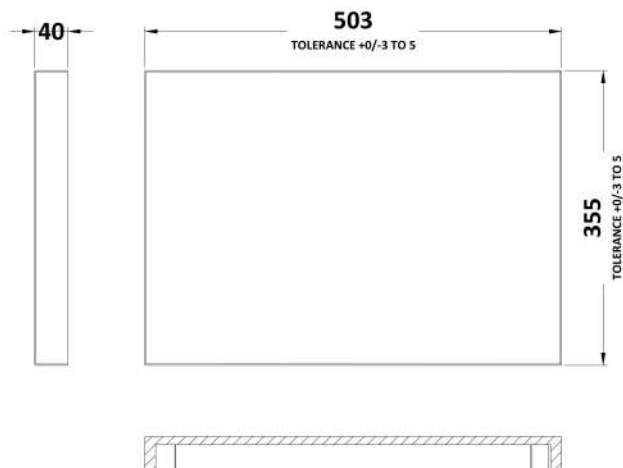

Sales Code: CBI3005

Description: 500mm Fd Wc Unit & Polymarble Top

Packaging Details

Barcode: 5056678453353

Sales Code: OFF3046

Description: 500 W.C. Unit Full Depth

Product Dimensions

Height (mm):	864
Width (mm):	500
Depth (mm):	355
Nett Weight (kg):	14

Packaging Dimensions

Height (mm):	375
Width (mm):	525
Depth (mm):	900
Gross Weight (kg):	14.5

Packaging Data

Box Colour:	Brown Cardboard Box
Box Qty:	1
Label Size:	100 x 50
Label Colour:	White Label
Label Qty:	2

Sales Code: PMB452

Description: 500 Wc Unit Top 500X355

Product Dimensions

Height (mm):	40
Width (mm):	503
Depth (mm):	355
Nett Weight (kg):	7

Packaging Dimensions

Height (mm):	90
Width (mm):	420
Depth (mm):	565
Gross Weight (kg):	7

Packaging Data

Box Colour:	Brown Cardboard Box - Printed
Box Qty:	1
Label Size:	100 x 50
Label Colour:	White Label
Label Qty:	2

Outer Box Dimensions (If Applicable)

Height (mm):	
Width (mm):	
Depth (mm):	
Gross Weight (kg):	
Barcode:	5055275812419