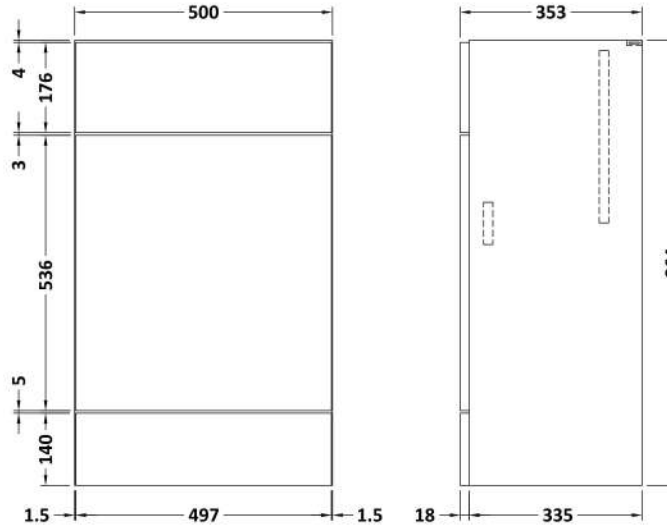

Sales Code: CBI3005

Description: 500mm Fd Wc Unit & Polymarble Top

Packaging Details

Barcode: 5056678453353

Sales Code: OFF3046

Description: 500 W.C. Unit Full Depth

Product Dimensions

Height (mm):	864
Width (mm):	500
Depth (mm):	355
Nett Weight (kg):	14

Packaging Dimensions

Height (mm):	375
Width (mm):	525
Depth (mm):	900
Gross Weight (kg):	14.5

Packaging Data

Box Colour:	Brown Cardboard Box
Box Qty:	1
Label Size:	100 x 50
Label Colour:	White Label
Label Qty:	2

Sales Code: PMB452

Description: 500 Wc Unit Top 500X355

Product Dimensions

Height (mm):	40
Width (mm):	503
Depth (mm):	355
Nett Weight (kg):	7

Packaging Dimensions

Height (mm):	90
Width (mm):	420
Depth (mm):	565
Gross Weight (kg):	7

Packaging Data

Box Colour:	Brown Cardboard Box - Printed
Box Qty:	1
Label Size:	100 x 50
Label Colour:	White Label
Label Qty:	2

Outer Box Dimensions (If Applicable)

Height (mm):	
Width (mm):	
Depth (mm):	
Gross Weight (kg):	
Barcode:	5055275812419