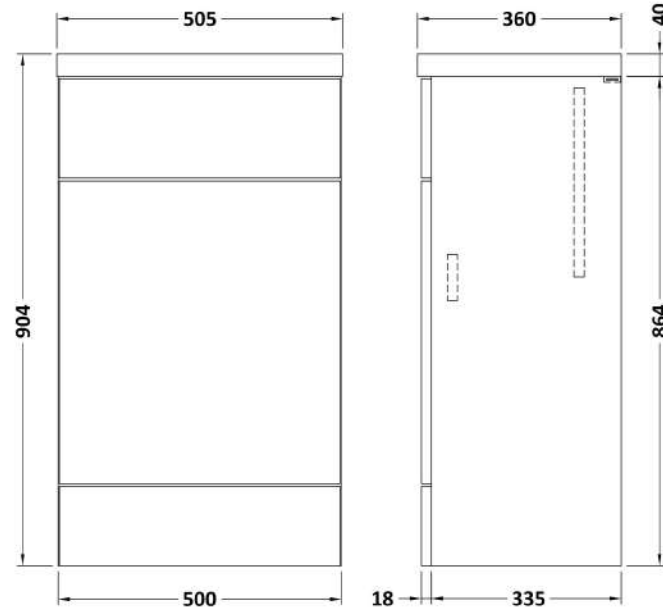

Sales Code: CBI3005

Description: 500mm Fd Wc Unit & Polymarble Top

Packaging Details

Barcode: 5056678453353

Sales Code: OFF3046

Description: 500 W.C. Unit Full Depth

Product Dimensions

Height (mm):	864
Width (mm):	500
Depth (mm):	355
Nett Weight (kg):	14

Packaging Dimensions

Height (mm):	375
Width (mm):	525
Depth (mm):	900
Gross Weight (kg):	14.5

Packaging Data

Box Colour:	Brown Cardboard Box
Box Qty:	1
Label Size:	100 x 50
Label Colour:	White Label
Label Qty:	2

Outer Box Dimensions (If Applicable)

Height (mm):	
Width (mm):	
Depth (mm):	
Gross Weight (kg):	
Barcode:	5056678437001

Product Details

Country of Origin:	United Kingdom
Fitting Instruction:	No
CE & UKCA:	N/A
FSC Certified Materials:	Yes
Colour:	Bleached Cuneo Oak
Construction Method:	Cam & Wood Dowel
Construction Type:	Rigid
Cabinet Finish:	MFC Textured Woodgrain
Fascia Finish:	MFC Textured Woodgrain
Cabinet Thickness (mm):	18
Fascia Thickness (mm):	18
Drawer Included:	No
Drawer Type:	Not Applicable
No of Shelves:	0
Hinge Type:	Not Applicable
Hinge Included:	No
Adjustable Legs:	No
Fixings Included:	Yes
Handle Style:	Not Applicable
Waste Shroud:	No
Handle Included:	No
Handle Type:	Not Applicable

Sales Code: PMB452

Description: 500 Wc Unit Top 500X355

Product Dimensions

Height (mm):	40
Width (mm):	503
Depth (mm):	355
Nett Weight (kg):	7

Packaging Dimensions

Height (mm):	90
Width (mm):	420
Depth (mm):	565
Gross Weight (kg):	7