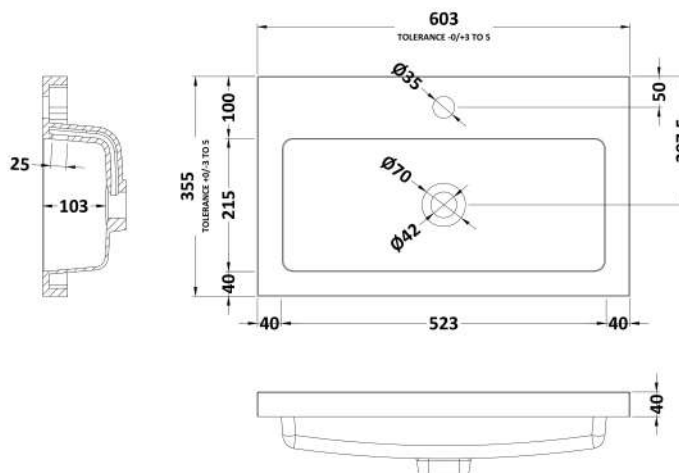

### Product Dimensions

Height (mm):	864
Width (mm):	600
Depth (mm):	355
Nett Weight (kg):	20.5

### Packaging Dimensions

Height (mm):	375
Width (mm):	625
Depth (mm):	900
Gross Weight (kg):	21

### Outer Box Dimensions (If Applicable)

Height (mm):	
Width (mm):	
Depth (mm):	
Gross Weight (kg):	
Barcode:	5056678436790

### Product Dimensions

Height (mm):	355
Width (mm):	603
Depth (mm):	135
Nett Weight (kg):	9.66