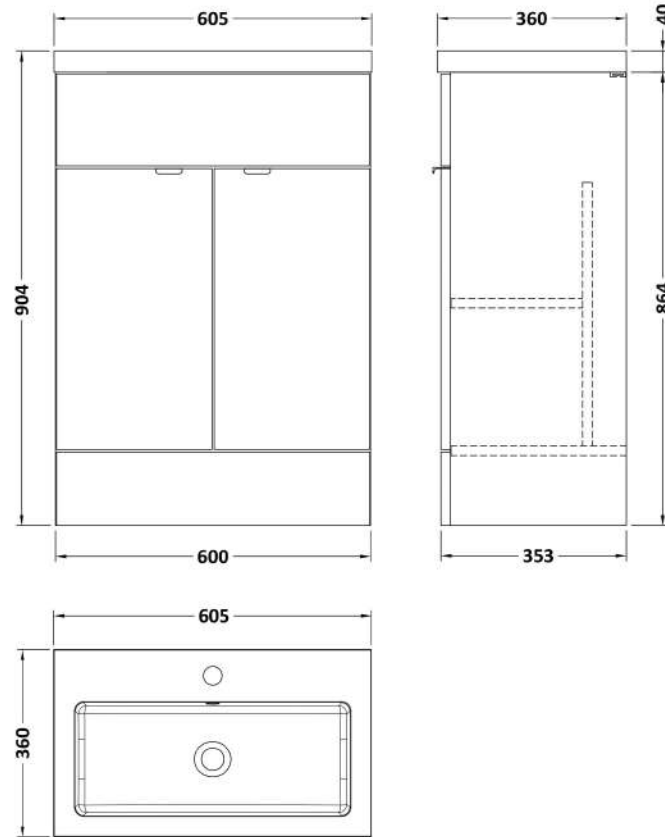

Sales Code: CBI3007

Description: 600mm Fd Vanity Unit & Basin

Packaging Details

Barcode: 5056678453384