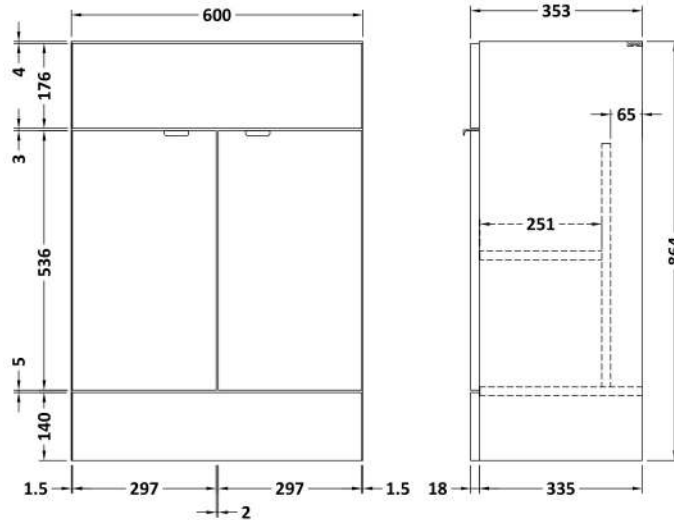

### Product Dimensions

Height (mm):	864
Width (mm):	600
Depth (mm):	355
Nett Weight (kg):	20.5

### Packaging Dimensions

Height (mm):	375
Width (mm):	625
Depth (mm):	900
Gross Weight (kg):	21

### Product Dimensions

Height (mm):	355
Width (mm):	603
Depth (mm):	135
Nett Weight (kg):	9.66

### Packaging Dimensions

Height (mm):	410
Width (mm):	200
Depth (mm):	650
Gross Weight (kg):	9.66