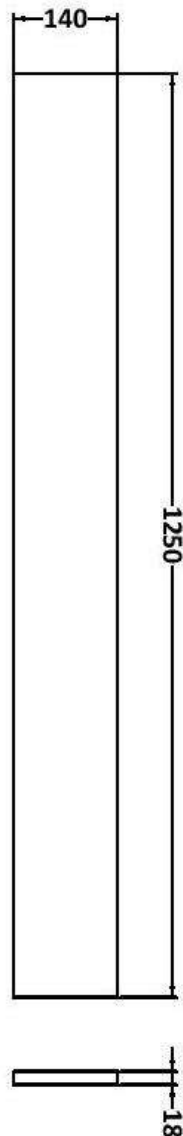

### Product Dimensions

Height (mm):	864
Width (mm):	600
Depth (mm):	255
Nett Weight (kg):	14

### Packaging Dimensions

Height (mm):	290
Width (mm):	625
Depth (mm):	900
Gross Weight (kg):	14.5

### Outer Box Dimensions (If Applicable)

Height (mm):	
Width (mm):	
Depth (mm):	
Gross Weight (kg):	
Barcode:	5056678437018

Sales Code: OFF3091

Description: 1.25M Continuous Plinth

**Product Dimensions**

Height (mm):	1250
Width (mm):	145
Depth (mm):	18
Nett Weight (kg):	2

**Packaging Dimensions**

Height (mm):	20
Width (mm):	150
Depth (mm):	1260
Gross Weight (kg):	2