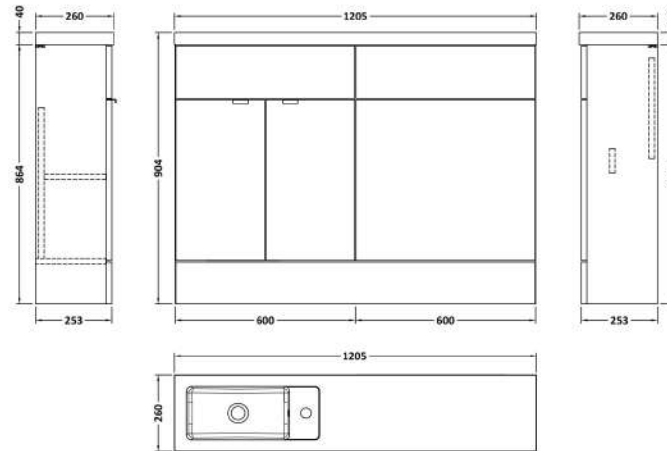

Sales Code: CBI3008

Description: 1200mm Combination - Compact Option 1

Packaging Details

Barcode: 5056678453407