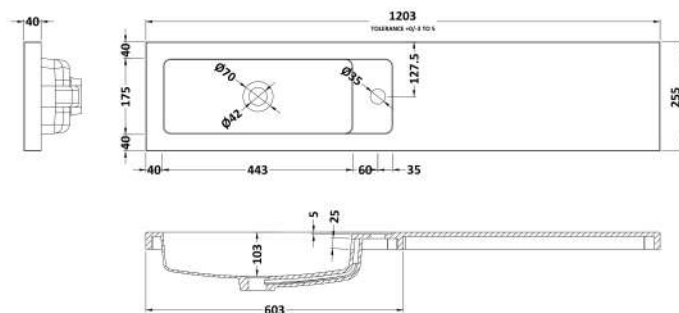

### Product Dimensions

Height (mm):	864
Width (mm):	600
Depth (mm):	255
Nett Weight (kg):	14

Sales Code: OFF3091

Description: 1.25M Continuous Plinth

**Product Dimensions**

Height (mm):	1250
Width (mm):	145
Depth (mm):	18
Nett Weight (kg):	2

**Packaging Dimensions**

Height (mm):	20
Width (mm):	150
Depth (mm):	1260
Gross Weight (kg):	2

**Packaging Data**

Box Colour:	Brown Cardboard Box
Box Qty:	1
Label Size:	100 x 50
Label Colour:	White Label
Label Qty:	2

**Outer Box Dimensions (If Applicable)**

Height (mm):	
Width (mm):	
Depth (mm):	
Gross Weight (kg):	
Barcode:	5056678437124

### Product Dimensions

Height (mm):	135
Width (mm):	1203
Depth (mm):	255
Nett Weight (kg):	14