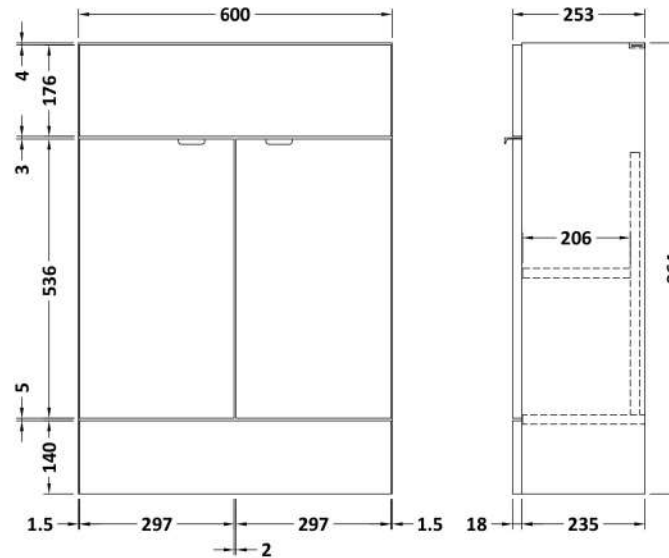

### Product Dimensions

Height (mm):	864
Width (mm):	600
Depth (mm):	255
Nett Weight (kg):	17

### Packaging Dimensions

Height (mm):	290
Width (mm):	625
Depth (mm):	900
Gross Weight (kg):	17.5

### Product Dimensions

Height (mm):	864
Width (mm):	600
Depth (mm):	255
Nett Weight (kg):	14

### Packaging Dimensions

Height (mm):	290
Width (mm):	625
Depth (mm):	900
Gross Weight (kg):	14.5