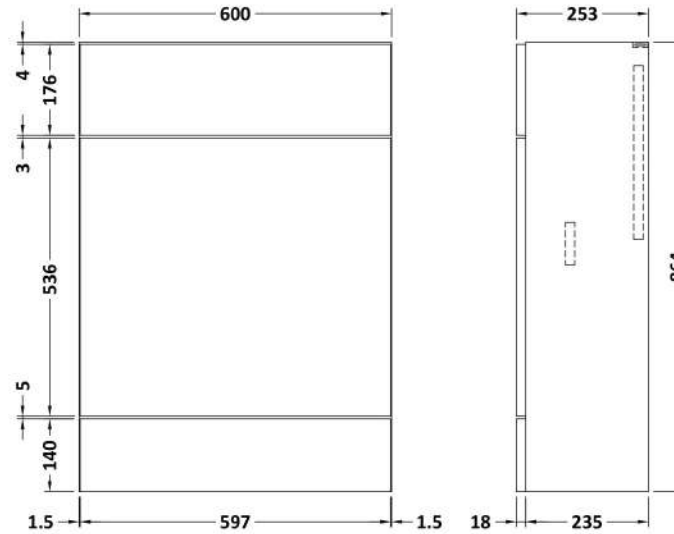

### Product Dimensions

Height (mm):	864
Width (mm):	600
Depth (mm):	255
Nett Weight (kg):	17

### Packaging Dimensions

Height (mm):	290
Width (mm):	625
Depth (mm):	900
Gross Weight (kg):	17.5

### Outer Box Dimensions (If Applicable)

Height (mm):	
Width (mm):	
Depth (mm):	
Gross Weight (kg):	
Barcode:	5056678436783

### Product Dimensions

Height (mm):	864
Width (mm):	600
Depth (mm):	255
Nett Weight (kg):	14