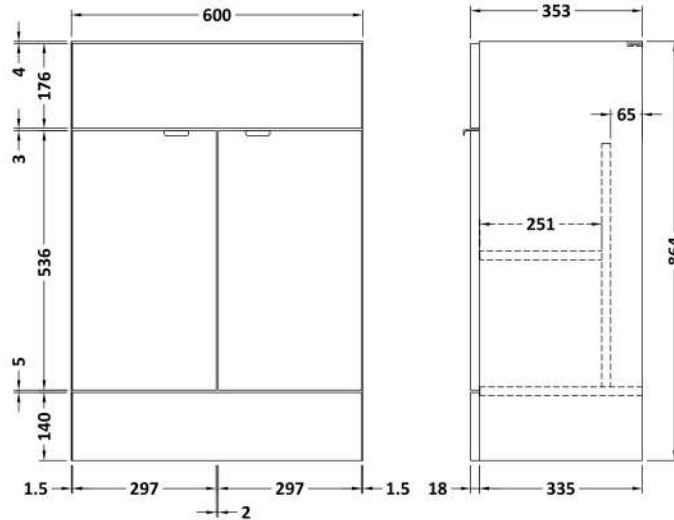

### Product Dimensions

Height (mm):	864
Width (mm):	600
Depth (mm):	355
Nett Weight (kg):	20.5

### Packaging Dimensions

Height (mm):	375
Width (mm):	625
Depth (mm):	900
Gross Weight (kg):	21

### Product Dimensions

Height (mm):	864
Width (mm):	600
Depth (mm):	255
Nett Weight (kg):	14

### Packaging Dimensions

Height (mm):	290
Width (mm):	625
Depth (mm):	900
Gross Weight (kg):	14.5