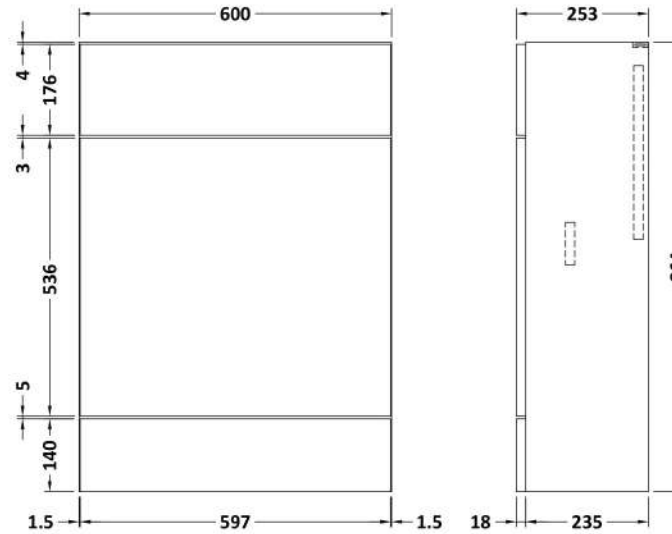

### Product Dimensions

Height (mm):	864
Width (mm):	600
Depth (mm):	355
Nett Weight (kg):	20.5

### Packaging Dimensions

Height (mm):	375
Width (mm):	625
Depth (mm):	900
Gross Weight (kg):	21

### Outer Box Dimensions (If Applicable)

Height (mm):	
Width (mm):	
Depth (mm):	
Gross Weight (kg):	
Barcode:	5056678436790

### Product Dimensions

Height (mm):	864
Width (mm):	600
Depth (mm):	255
Nett Weight (kg):	14