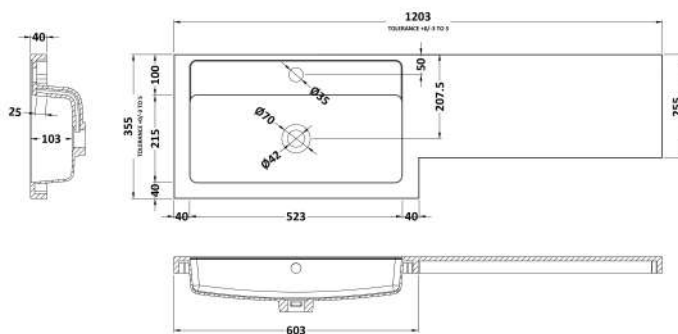

### Product Dimensions

Height (mm):	864
Width (mm):	600
Depth (mm):	255
Nett Weight (kg):	14

### Packaging Dimensions

Height (mm):	290
Width (mm):	625
Depth (mm):	900
Gross Weight (kg):	14.5

### Outer Box Dimensions (If Applicable)

Height (mm):	
Width (mm):	
Depth (mm):	
Gross Weight (kg):	
Barcode:	5056678437018

Sales Code: PMB414L

Description: 1200 L Shaped Polymarble Basin Lh

**Product Dimensions**

Height (mm):	135
Width (mm):	1203
Depth (mm):	355
Nett Weight (kg):	17

**Packaging Dimensions**

Height (mm):	190
Width (mm):	420
Depth (mm):	1260
Gross Weight (kg):	17