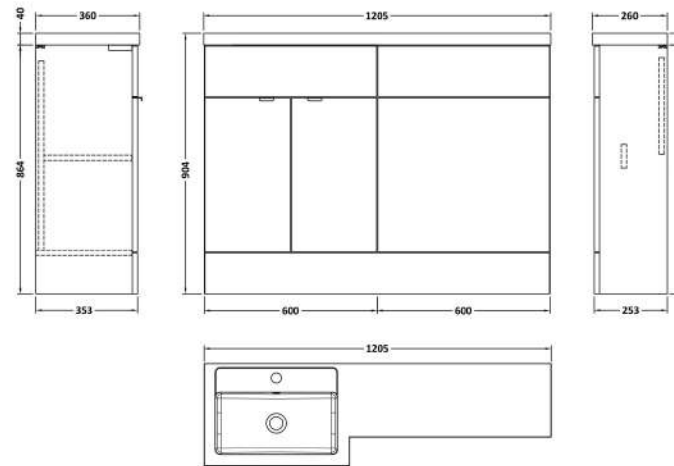

Sales Code: CBI3009

Description: 1200mm Combination - Fd Option 1 - Lh

Packaging Details

Barcode: 5056678453414