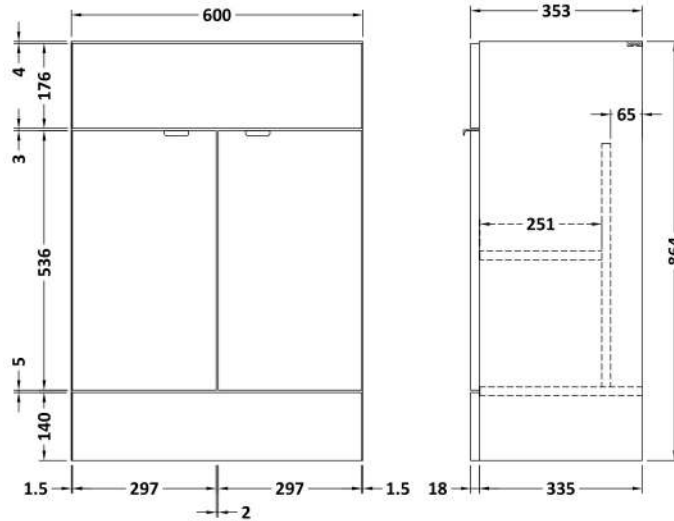

Sales Code: CBI3010

Description: 1200mm Combination - Fd Option 1 - Rh

Packaging Details

Barcode: 5056678453421

Sales Code: OFF3008

Description: 600 Vanity Unit Full Depth

Product Dimensions

Height (mm):	864
Width (mm):	600
Depth (mm):	355
Nett Weight (kg):	20.5

Packaging Dimensions

Height (mm):	375
Width (mm):	625
Depth (mm):	900
Gross Weight (kg):	21

Packaging Data

Box Colour:	Brown Cardboard Box
Box Qty:	1
Label Size:	100 x 50
Label Colour:	White Label
Label Qty:	2

Sales Code: OFF3047

Description: 600 W.C. Unit Compact

Product Dimensions

Height (mm):	864
Width (mm):	600
Depth (mm):	255
Nett Weight (kg):	14

Packaging Dimensions

Height (mm):	290
Width (mm):	625
Depth (mm):	900
Gross Weight (kg):	14.5

Sales Code: PMB414R

Description: 1200 L Shaped Polymarble Basin Rh

Product Dimensions

Height (mm):	135
Width (mm):	1203
Depth (mm):	355
Nett Weight (kg):	17

Packaging Dimensions

Height (mm):	190
Width (mm):	420
Depth (mm):	1260
Gross Weight (kg):	17