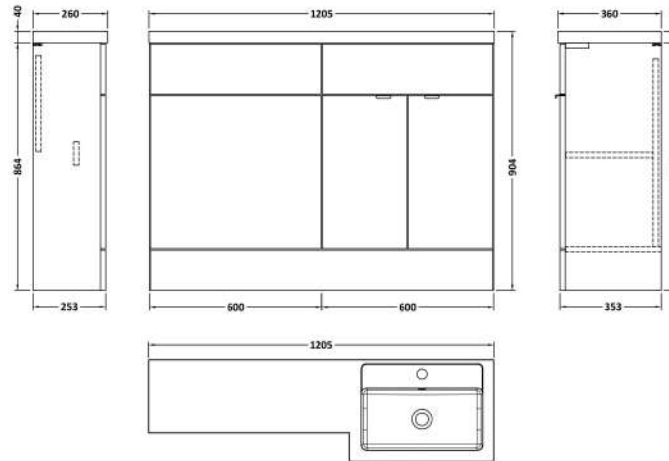

Sales Code: CBI3010

Description: 1200mm Combination - Fd Option 1 - Rh

Packaging Details

Barcode: 5056678453421

Sales Code: OFF3008

Description: 600 Vanity Unit Full Depth

Product Dimensions

Height (mm):	864
Width (mm):	600
Depth (mm):	355
Nett Weight (kg):	20.5

Packaging Dimensions

Height (mm):	375
Width (mm):	625
Depth (mm):	900
Gross Weight (kg):	21

Packaging Data

Box Colour:	Brown Cardboard Box
Box Qty:	1
Label Size:	100 x 50
Label Colour:	White Label
Label Qty:	2

Sales Code: OFF3047

Description: 600 W.C. Unit Compact

Product Dimensions

Height (mm):	864
Width (mm):	600
Depth (mm):	255
Nett Weight (kg):	14

Packaging Dimensions

Height (mm):	290
Width (mm):	625
Depth (mm):	900
Gross Weight (kg):	14.5

Sales Code: PMB414R

Description: 1200 L Shaped Polymarble Basin Rh

Product Dimensions

Height (mm):	135
Width (mm):	1203
Depth (mm):	355
Nett Weight (kg):	17

Packaging Dimensions

Height (mm):	190
Width (mm):	420
Depth (mm):	1260
Gross Weight (kg):	17