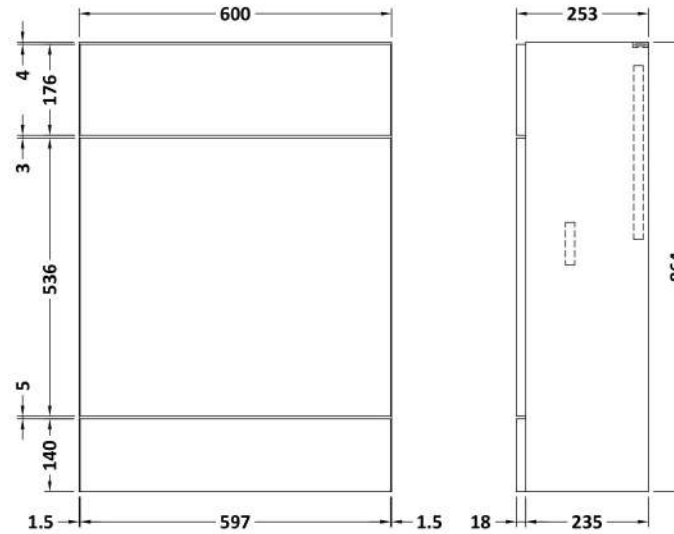

Sales Code: CBI3010

Description: 1200mm Combination - Fd Option 1 - Rh

Packaging Details

Barcode: 5056678453421

Sales Code: OFF3008

Description: 600 Vanity Unit Full Depth

Product Dimensions

Height (mm):	864
Width (mm):	600
Depth (mm):	355
Nett Weight (kg):	20.5

Packaging Dimensions

Height (mm):	375
Width (mm):	625
Depth (mm):	900
Gross Weight (kg):	21

Packaging Data

Box Colour:	Brown Cardboard Box
Box Qty:	1
Label Size:	100 x 50
Label Colour:	White Label
Label Qty:	2

Sales Code: OFF3047

Description: 600 W.C. Unit Compact

Product Dimensions

Height (mm):	864
Width (mm):	600
Depth (mm):	255
Nett Weight (kg):	14

Packaging Dimensions

Height (mm):	290
Width (mm):	625
Depth (mm):	900
Gross Weight (kg):	14.5

Sales Code: PMB414R

Description: 1200 L Shaped Polymarble Basin Rh

Product Dimensions

Height (mm):	135
Width (mm):	1203
Depth (mm):	355
Nett Weight (kg):	17

Packaging Dimensions

Height (mm):	190
Width (mm):	420
Depth (mm):	1260
Gross Weight (kg):	17