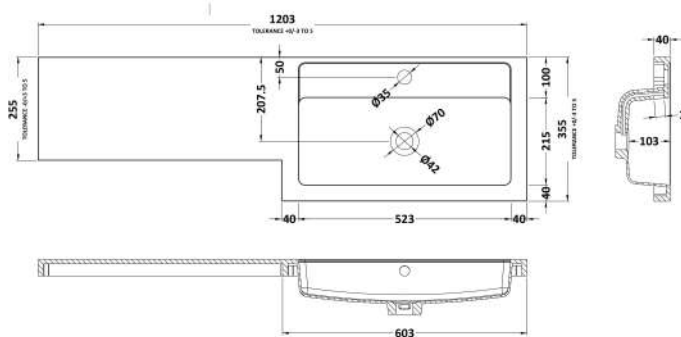

Packaging Dimensions

Height (mm):	375
Width (mm):	625
Depth (mm):	900
Gross Weight (kg):	21

Packaging Data

Box Colour:	Brown Cardboard Box
Box Qty:	1
Label Size:	100 x 50
Label Colour:	White Label
Label Qty:	2

Sales Code: OFF3047

Description: 600 W.C. Unit Compact

Product Dimensions

Height (mm):	864
Width (mm):	600
Depth (mm):	255
Nett Weight (kg):	14

Packaging Dimensions

Height (mm):	290
Width (mm):	625
Depth (mm):	900
Gross Weight (kg):	14.5

Packaging Data

Box Colour:	Brown Cardboard Box
Box Qty:	1
Label Size:	100 x 50
Label Colour:	White Label
Label Qty:	2

Outer Box Dimensions (If Applicable)

Height (mm):	
Width (mm):	
Depth (mm):	
Gross Weight (kg):	
Barcode:	5056678437018

Sales Code: PMB414R

Description: 1200 L Shaped Polymarble Basin Rh

Product Dimensions

Height (mm):	135
Width (mm):	1203
Depth (mm):	355
Nett Weight (kg):	17

Packaging Dimensions

Height (mm):	190
Width (mm):	420
Depth (mm):	1260
Gross Weight (kg):	17