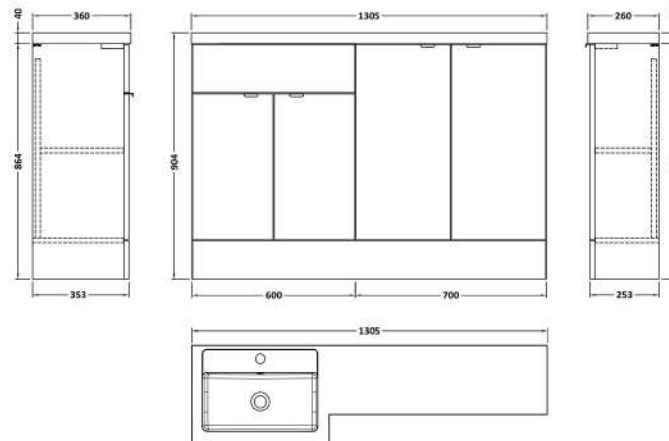

Sales Code: CBI3011

Description: 1200mm Combination - Fd Option 2 - Lh

Packaging Details

Barcode: 5056678453438

Sales Code: OFF3008

Description: 600 Vanity Unit Full Depth

Product Dimensions

Height (mm):	864
Width (mm):	600
Depth (mm):	355
Nett Weight (kg):	20.5

Packaging Dimensions

Height (mm):	375
Width (mm):	625
Depth (mm):	900
Gross Weight (kg):	21

Packaging Data

Box Colour:	Brown Cardboard Box
Box Qty:	1
Label Size:	100 x 50
Label Colour:	White Label
Label Qty:	2

Sales Code: OFF3081

Description: 300 Base Unit Compact

Product Dimensions

Height (mm):	864
Width (mm):	300
Depth (mm):	255
Nett Weight (kg):	11

Packaging Dimensions

Height (mm):	290
Width (mm):	325
Depth (mm):	900
Gross Weight (kg):	11.5

Sales Code: PMB414L

Description: 1200 L Shaped Polymarble Basin Lh

Product Dimensions

Height (mm):	135
Width (mm):	1203
Depth (mm):	355
Nett Weight (kg):	17

Packaging Dimensions

Height (mm):	190
Width (mm):	420
Depth (mm):	1260
Gross Weight (kg):	17