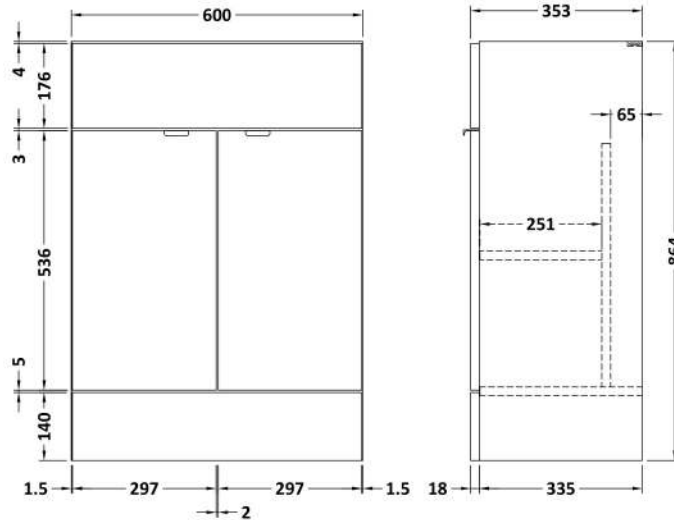

Sales Code: CBI3011

Description: 1200mm Combination - Fd Option 2 - Lh

Packaging Details

Barcode: 5056678453438

Sales Code: OFF3008

Description: 600 Vanity Unit Full Depth

Product Dimensions

Height (mm):	864
Width (mm):	600
Depth (mm):	355
Nett Weight (kg):	20.5

Packaging Dimensions

Height (mm):	375
Width (mm):	625
Depth (mm):	900
Gross Weight (kg):	21

Packaging Data

Box Colour:	Brown Cardboard Box
Box Qty:	1
Label Size:	100 x 50
Label Colour:	White Label
Label Qty:	2

Sales Code: OFF3081

Description: 300 Base Unit Compact

Product Dimensions

Height (mm):	864
Width (mm):	300
Depth (mm):	255
Nett Weight (kg):	11

Packaging Dimensions

Height (mm):	290
Width (mm):	325
Depth (mm):	900
Gross Weight (kg):	11.5

Sales Code: PMB414L

Description: 1200 L Shaped Polymarble Basin Lh

Product Dimensions

Height (mm):	135
Width (mm):	1203
Depth (mm):	355
Nett Weight (kg):	17

Packaging Dimensions

Height (mm):	190
Width (mm):	420
Depth (mm):	1260
Gross Weight (kg):	17