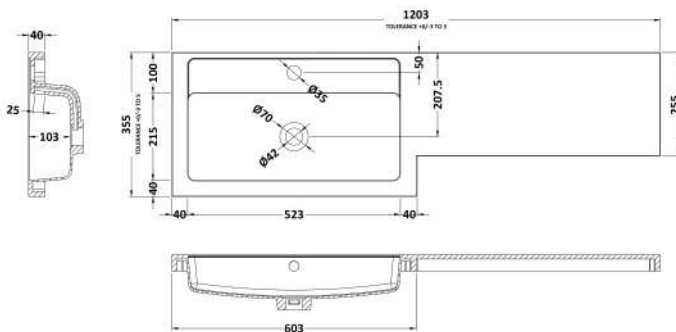

Sales Code: CBI3011

Description: 1200mm Combination - Fd Option 2 - Lh

Packaging Details

Barcode: 5056678453438

Sales Code: OFF3008

Description: 600 Vanity Unit Full Depth

Product Dimensions

Height (mm):	864
Width (mm):	600
Depth (mm):	355
Nett Weight (kg):	20.5

Sales Code: OFF3091

Description: 1.25M Continuous Plinth

Product Dimensions

Height (mm):	1250
Width (mm):	145
Depth (mm):	18
Nett Weight (kg):	2

Packaging Dimensions

Height (mm):	20
Width (mm):	150
Depth (mm):	1260
Gross Weight (kg):	2

Packaging Data

Box Colour:	Brown Cardboard Box
Box Qty:	1
Label Size:	100 x 50
Label Colour:	White Label
Label Qty:	2

Outer Box Dimensions (If Applicable)

Height (mm):	
Width (mm):	
Depth (mm):	
Gross Weight (kg):	
Barcode:	5056678437124

Sales Code: PMB414L

Description: 1200 L Shaped Polymarble Basin Lh

Product Dimensions

Height (mm):	135
Width (mm):	1203
Depth (mm):	355
Nett Weight (kg):	17

Packaging Dimensions

Height (mm):	190
Width (mm):	420
Depth (mm):	1260
Gross Weight (kg):	17