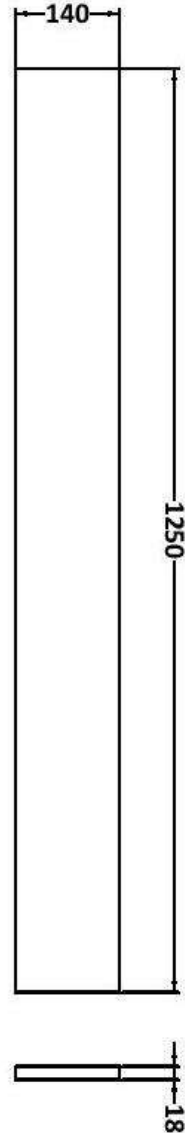

Sales Code: CBI3011

Description: 1200mm Combination - Fd Option 2 - Lh

Packaging Details

Barcode: 5056678453438

Sales Code: OFF3008

Description: 600 Vanity Unit Full Depth

Product Dimensions

Height (mm):	864
Width (mm):	600
Depth (mm):	355
Nett Weight (kg):	20.5

Sales Code: OFF3081

Description: 300 Base Unit Compact

Product Dimensions

Height (mm):	864
Width (mm):	300
Depth (mm):	255
Nett Weight (kg):	11

Packaging Dimensions

Height (mm):	290
Width (mm):	325
Depth (mm):	900
Gross Weight (kg):	11.5

Packaging Data

Box Colour:	Brown Cardboard Box
Box Qty:	1
Label Size:	100 x 50
Label Colour:	White Label
Label Qty:	2

Outer Box Dimensions (If Applicable)

Height (mm):	
Width (mm):	
Depth (mm):	
Gross Weight (kg):	
Barcode:	5056678437087

Sales Code: OFF3091

Description: 1.25M Continuous Plinth

Product Dimensions

Height (mm):	1250
Width (mm):	145
Depth (mm):	18
Nett Weight (kg):	2

Packaging Dimensions

Height (mm):	20
Width (mm):	150
Depth (mm):	1260
Gross Weight (kg):	2