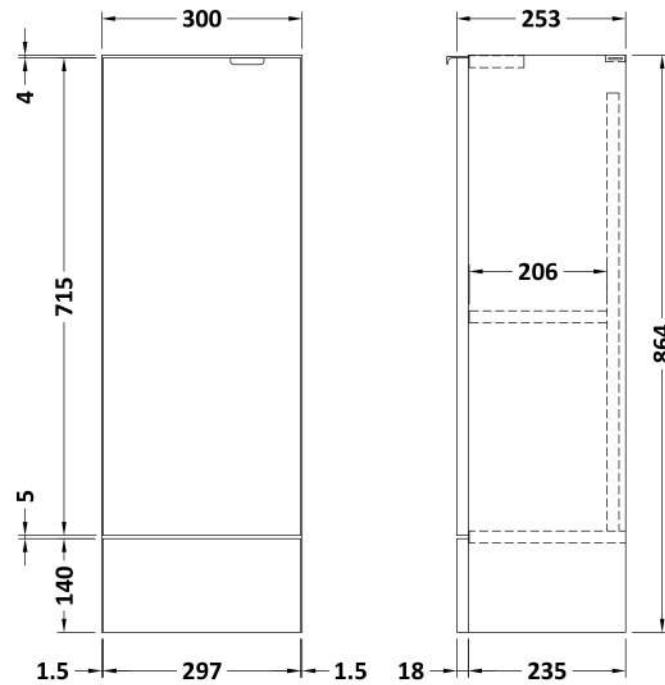

Packaging Dimensions

Height (mm):	375
Width (mm):	625
Depth (mm):	900
Gross Weight (kg):	21

Packaging Data

Box Colour:	Brown Cardboard Box
Box Qty:	1
Label Size:	100 x 50
Label Colour:	White Label
Label Qty:	2

Sales Code: OFF3081

Description: 300 Base Unit Compact

Product Dimensions

Height (mm):	864
Width (mm):	300
Depth (mm):	255
Nett Weight (kg):	11

Packaging Dimensions

Height (mm):	290
Width (mm):	325
Depth (mm):	900
Gross Weight (kg):	11.5

Packaging Data

Box Colour:	Brown Cardboard Box
Box Qty:	1
Label Size:	100 x 50
Label Colour:	White Label
Label Qty:	2

Outer Box Dimensions (If Applicable)

Height (mm):	
Width (mm):	
Depth (mm):	
Gross Weight (kg):	
Barcode:	5056678437087

Sales Code: PMB414L

Description: 1200 L Shaped Polymarble Basin Lh

Product Dimensions

Height (mm):	135
Width (mm):	1203
Depth (mm):	355
Nett Weight (kg):	17

Packaging Dimensions

Height (mm):	190
Width (mm):	420
Depth (mm):	1260
Gross Weight (kg):	17