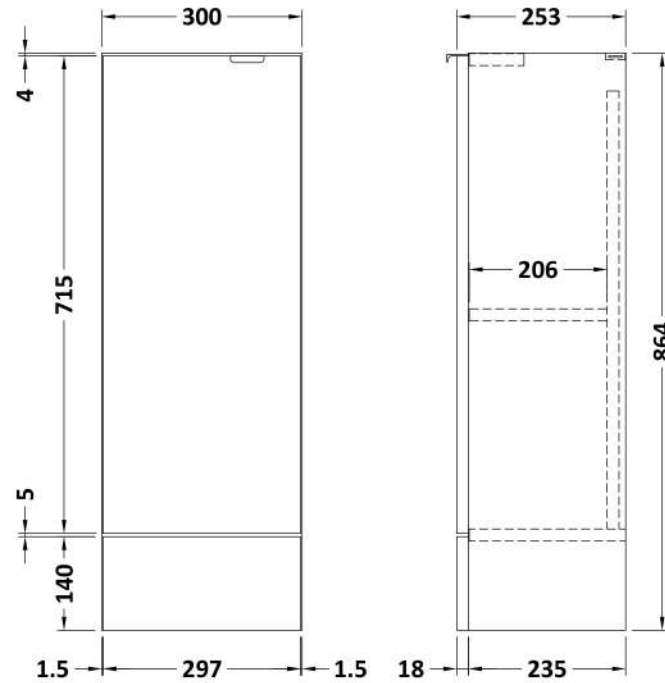

Packaging Dimensions

Height (mm):	375
Width (mm):	625
Depth (mm):	900
Gross Weight (kg):	21

Packaging Data

Box Colour:	Brown Cardboard Box
Box Qty:	1
Label Size:	100 x 50
Label Colour:	White Label
Label Qty:	2

Sales Code: OFF3081

Description: 300 Base Unit Compact

Product Dimensions

Height (mm):	864
Width (mm):	300
Depth (mm):	255
Nett Weight (kg):	11

Packaging Dimensions

Height (mm):	290
Width (mm):	325
Depth (mm):	900
Gross Weight (kg):	11.5

Packaging Data

Box Colour:	Brown Cardboard Box
Box Qty:	1
Label Size:	100 x 50
Label Colour:	White Label
Label Qty:	2

Outer Box Dimensions (If Applicable)

Height (mm):	
Width (mm):	
Depth (mm):	
Gross Weight (kg):	
Barcode:	5056678437087

Sales Code: PMB414R

Description: 1200 L Shaped Polymarble Basin Rh

Product Dimensions

Height (mm):	135
Width (mm):	1203
Depth (mm):	355
Nett Weight (kg):	17

Packaging Dimensions

Height (mm):	190
Width (mm):	420
Depth (mm):	1260
Gross Weight (kg):	17