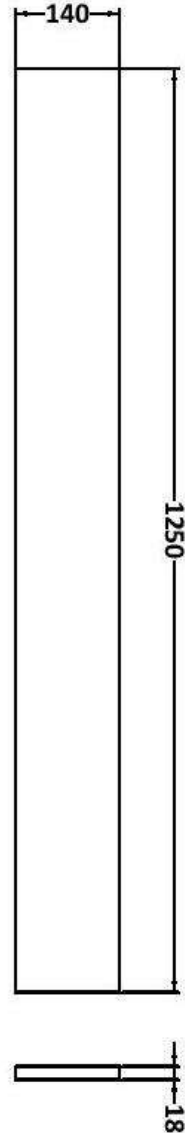

Sales Code: CBI3012

Description: 1200mm Combination - Fd Option 2 - Rh

Packaging Details

Barcode: 5056678453445

Sales Code: OFF3008

Description: 600 Vanity Unit Full Depth

Product Dimensions

Height (mm):	864
Width (mm):	600
Depth (mm):	355
Nett Weight (kg):	20.5

Sales Code: OFF3081

Description: 300 Base Unit Compact

Product Dimensions

Height (mm):	864
Width (mm):	300
Depth (mm):	255
Nett Weight (kg):	11

Packaging Dimensions

Height (mm):	290
Width (mm):	325
Depth (mm):	900
Gross Weight (kg):	11.5

Packaging Data

Box Colour:	Brown Cardboard Box
Box Qty:	1
Label Size:	100 x 50
Label Colour:	White Label
Label Qty:	2

Outer Box Dimensions (If Applicable)

Height (mm):	
Width (mm):	
Depth (mm):	
Gross Weight (kg):	
Barcode:	5056678437087

Sales Code: OFF3091

Description: 1.25M Continuous Plinth

Product Dimensions

Height (mm):	1250
Width (mm):	145
Depth (mm):	18
Nett Weight (kg):	2

Packaging Dimensions

Height (mm):	20
Width (mm):	150
Depth (mm):	1260
Gross Weight (kg):	2