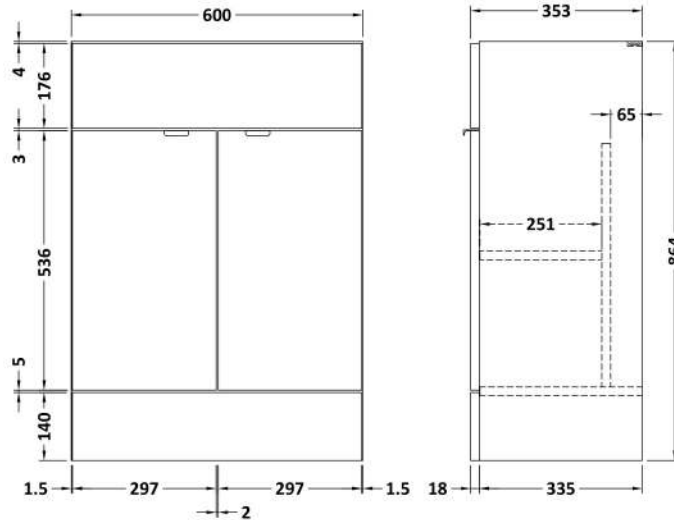

Sales Code: CBI3012

Description: 1200mm Combination - Fd Option 2 - Rh

Packaging Details

Barcode: 5056678453445

Sales Code: OFF3008

Description: 600 Vanity Unit Full Depth

Product Dimensions

Height (mm):	864
Width (mm):	600
Depth (mm):	355
Nett Weight (kg):	20.5

Packaging Dimensions

Height (mm):	375
Width (mm):	625
Depth (mm):	900
Gross Weight (kg):	21

Packaging Data

Box Colour:	Brown Cardboard Box
Box Qty:	1
Label Size:	100 x 50
Label Colour:	White Label
Label Qty:	2

Sales Code: OFF3081

Description: 300 Base Unit Compact

Product Dimensions

Height (mm):	864
Width (mm):	300
Depth (mm):	255
Nett Weight (kg):	11

Packaging Dimensions

Height (mm):	290
Width (mm):	325
Depth (mm):	900
Gross Weight (kg):	11.5

Sales Code: PMB414R

Description: 1200 L Shaped Polymarble Basin Rh

Product Dimensions

Height (mm):	135
Width (mm):	1203
Depth (mm):	355
Nett Weight (kg):	17

Packaging Dimensions

Height (mm):	190
Width (mm):	420
Depth (mm):	1260
Gross Weight (kg):	17