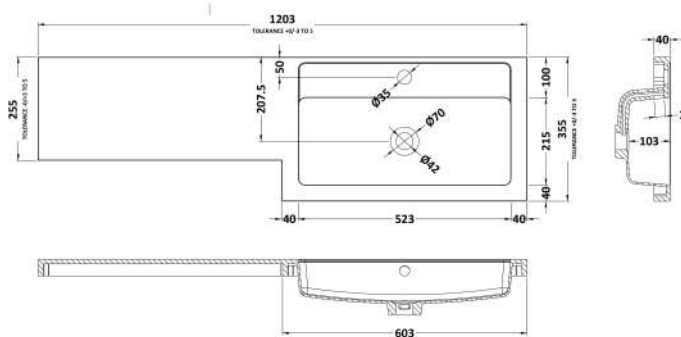

Sales Code: CBI3012

Description: 1200mm Combination - Fd Option 2 - Rh

Packaging Details

Barcode: 5056678453445

Sales Code: OFF3008

Description: 600 Vanity Unit Full Depth

Product Dimensions

Height (mm):	864
Width (mm):	600
Depth (mm):	355
Nett Weight (kg):	20.5

Sales Code: OFF3091

Description: 1.25M Continuous Plinth

Product Dimensions

Height (mm):	1250
Width (mm):	145
Depth (mm):	18
Nett Weight (kg):	2

Packaging Dimensions

Height (mm):	20
Width (mm):	150
Depth (mm):	1260
Gross Weight (kg):	2

Packaging Data

Box Colour:	Brown Cardboard Box
Box Qty:	1
Label Size:	100 x 50
Label Colour:	White Label
Label Qty:	2

Outer Box Dimensions (If Applicable)

Height (mm):	
Width (mm):	
Depth (mm):	
Gross Weight (kg):	
Barcode:	5056678437124

Sales Code: PMB414R

Description: 1200 L Shaped Polymarble Basin Rh

Product Dimensions

Height (mm):	135
Width (mm):	1203
Depth (mm):	355
Nett Weight (kg):	17

Packaging Dimensions

Height (mm):	190
Width (mm):	420
Depth (mm):	1260
Gross Weight (kg):	17