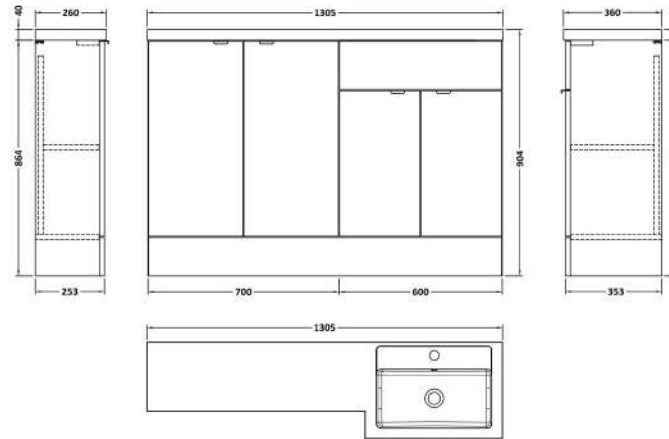

Sales Code: CBI3012

Description: 1200mm Combination - Fd Option 2 - Rh

Packaging Details

Barcode: 5056678453445

Sales Code: OFF3008

Description: 600 Vanity Unit Full Depth

Product Dimensions

Height (mm):	864
Width (mm):	600
Depth (mm):	355
Nett Weight (kg):	20.5

Packaging Dimensions

Height (mm):	375
Width (mm):	625
Depth (mm):	900
Gross Weight (kg):	21

Packaging Data

Box Colour:	Brown Cardboard Box
Box Qty:	1
Label Size:	100 x 50
Label Colour:	White Label
Label Qty:	2

Sales Code: OFF3081

Description: 300 Base Unit Compact

Product Dimensions

Height (mm):	864
Width (mm):	300
Depth (mm):	255
Nett Weight (kg):	11

Packaging Dimensions

Height (mm):	290
Width (mm):	325
Depth (mm):	900
Gross Weight (kg):	11.5

Sales Code: PMB414R

Description: 1200 L Shaped Polymarble Basin Rh

Product Dimensions

Height (mm):	135
Width (mm):	1203
Depth (mm):	355
Nett Weight (kg):	17

Packaging Dimensions

Height (mm):	190
Width (mm):	420
Depth (mm):	1260
Gross Weight (kg):	17