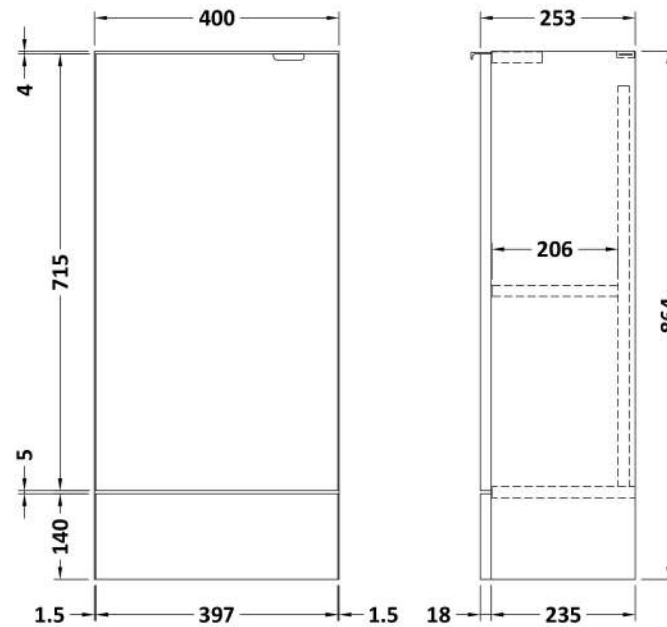

Sales Code: OFF3083

Description: 400 Base Unit Compact

Product Dimensions

Height (mm):	864
Width (mm):	400
Depth (mm):	255
Nett Weight (kg):	13.5

Packaging Dimensions

Height (mm):	290
Width (mm):	425
Depth (mm):	900
Gross Weight (kg):	14

Packaging Data

Box Colour:	Brown Cardboard Box
Box Qty:	1
Label Size:	100 x 50
Label Colour:	White Label
Label Qty:	2

Outer Box Dimensions (If Applicable)

Height (mm):	
Width (mm):	
Depth (mm):	
Gross Weight (kg):	
Barcode:	5056678437100

Product Details

Country of Origin:	United Kingdom
Fitting Instruction:	No
CE & UKCA:	N/A
FSC Certified Materials:	Yes
Colour:	Bleached Cuneo Oak
Construction Method:	Cam & Wood Dowel
Construction Type:	Rigid
Cabinet Finish:	MFC Textured Woodgrain
Fascia Finish:	MFC Textured Woodgrain
Cabinet Thickness (mm):	18
Fascia Thickness (mm):	18
Drawer Included:	No
Drawer Type:	Not Applicable
No of Shelves:	1
Hinge Type:	95 Degree Clip-On Soft Close
Hinge Included:	Yes
Adjustable Legs:	No
Fixings Included:	Yes
Handle Style:	Contemporary
Waste Shroud:	No
Handle Included:	Yes
Handle Type:	Wrapover