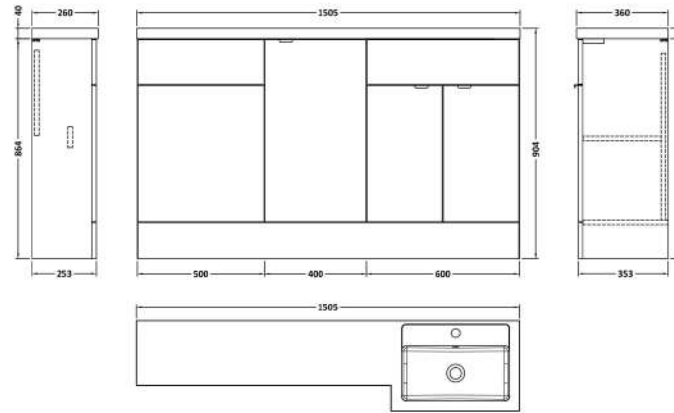

Sales Code: CBI3016

Description: 1500mm Combination - Fd Option 1 - Rh

Packaging Details

Barcode: 5056678453483