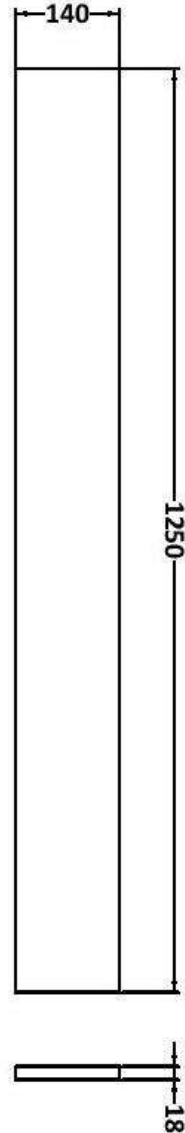

Sales Code: OFF3091

Description: 1.25M Continuous Plinth

Product Dimensions

Height (mm):	1250
Width (mm):	145
Depth (mm):	18
Nett Weight (kg):	2

Packaging Dimensions

Height (mm):	20
Width (mm):	150
Depth (mm):	1260
Gross Weight (kg):	2

Packaging Data

Box Colour:	Brown Cardboard Box
Box Qty:	1
Label Size:	100 x 50
Label Colour:	White Label
Label Qty:	2

Outer Box Dimensions (If Applicable)

Height (mm):	
Width (mm):	
Depth (mm):	
Gross Weight (kg):	
Barcode:	5056678437124

Product Details

Country of Origin:	United Kingdom
Fitting Instruction:	No
CE & UKCA:	N/A
FSC Certified Materials:	Yes
Colour:	Bleached Cuneo Oak
Construction Method:	Not Applicable
Construction Type:	Flat-Pack
Cabinet Finish:	MFC Textured Woodgrain
Fascia Finish:	MFC Textured Woodgrain
Cabinet Thickness (mm):	18
Fascia Thickness (mm):	18
Drawer Included:	Not Applicable
Drawer Type:	Not Applicable
No of Shelves:	Not Applicable
Hinge Type:	Not Applicable
Hinge Included:	Not Applicable
Adjustable Legs:	No
Fixings Included:	No
Handle Style:	Not Applicable
Waste Shroud:	Not Applicable
Handle Included:	No
Handle Type:	Not Applicable