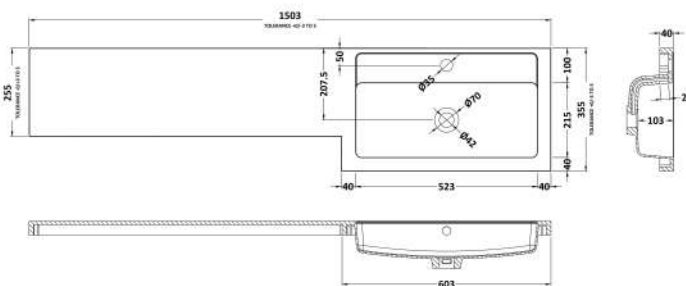

Sales Code: PMB415L

Description: 1500 L Shaped Polymarble Basin Lh

Product Dimensions

Height (mm):	135
Width (mm):	1503
Depth (mm):	355
Nett Weight (kg):	21

Packaging Dimensions

Height (mm):	190
Width (mm):	420
Depth (mm):	1570
Gross Weight (kg):	21

Packaging Data

Box Colour:	Brown Cardboard Box - Printed
Box Qty:	1
Label Size:	100 x 50
Label Colour:	White Label
Label Qty:	2

Outer Box Dimensions (If Applicable)

Height (mm):	
Width (mm):	
Depth (mm):	
Gross Weight (kg):	
Barcode:	5055275812495

Product Details

Country of Origin:	China
Fitting Instruction:	No
Certification: CE & UKCA:	No
WRAS:	N/A
WRAS No:	N/A
Product Material:	Polymarble
Fixing Supplied:	No

Pans/Bidets: Trap Style: Not Applicable Includes Seat: Not Applicable

Seats: Seat Type: Not Applicable Material: Not Applicable
Function: Not Applicable Hinge Type: Not Applicable
Hinge Material: Not Applicable

Cisterns: Operating Type: Not Applicable Fittings: Not Applicable
Lever Type: Not Applicable

Basins: Tap Hole: One Taphole Chain Stay Hole: No
Template: Not Required Waste Type Req: Slotted
Overflow Inc: Yes Overflow Cover: Yes
Inner Bowl Depth (mm): 103mm