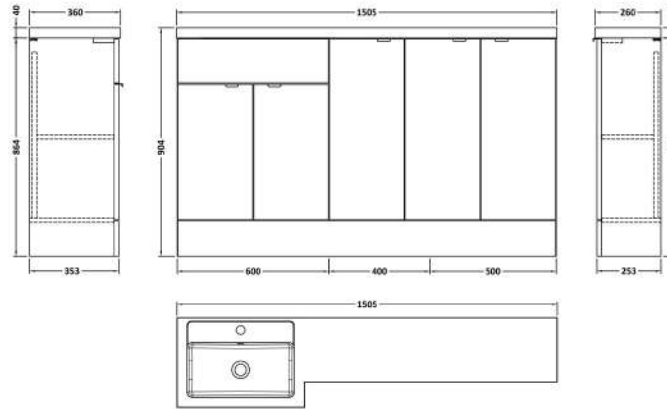

Sales Code: CBI3017

Description: 1500mm Combination - Fd Option 3 - Lh

Packaging Details

Barcode: 5056678453490