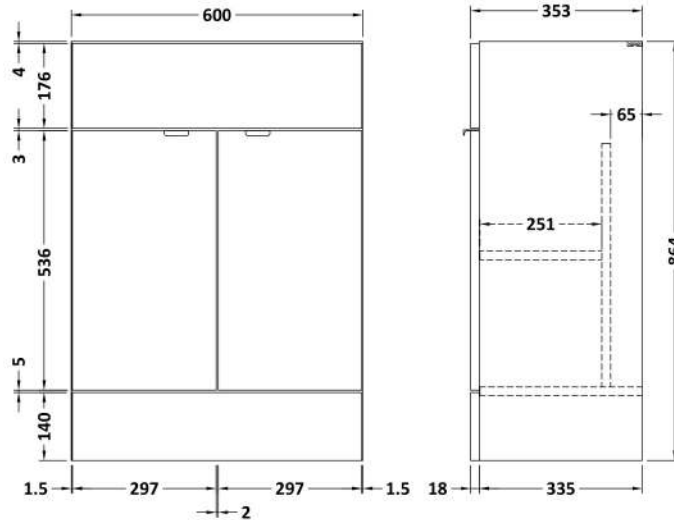

### Product Dimensions

Height (mm):	864
Width (mm):	600
Depth (mm):	355
Nett Weight (kg):	20.5

### Packaging Dimensions

Height (mm):	375
Width (mm):	625
Depth (mm):	900
Gross Weight (kg):	21

### Product Dimensions

Height (mm):	864
Width (mm):	300
Depth (mm):	255
Nett Weight (kg):	11

### Packaging Dimensions

Height (mm):	290
Width (mm):	325
Depth (mm):	900
Gross Weight (kg):	11.5