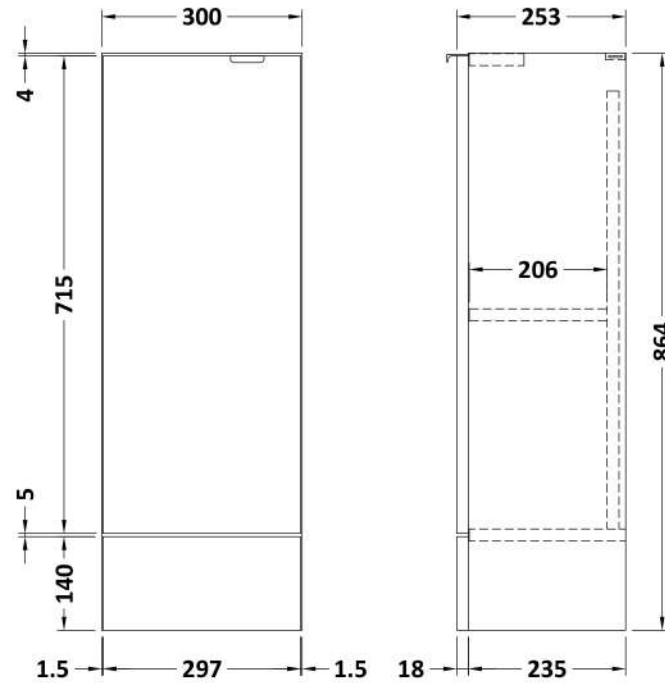

### Product Dimensions

Height (mm):	864
Width (mm):	600
Depth (mm):	355
Nett Weight (kg):	20.5

### Outer Box Dimensions (If Applicable)

Height (mm):	
Width (mm):	
Depth (mm):	
Gross Weight (kg):	
Barcode:	5056678436790

### Product Dimensions

Height (mm):	864
Width (mm):	300
Depth (mm):	255
Nett Weight (kg):	11

### Packaging Dimensions

Height (mm):	290
Width (mm):	325
Depth (mm):	900
Gross Weight (kg):	11.5