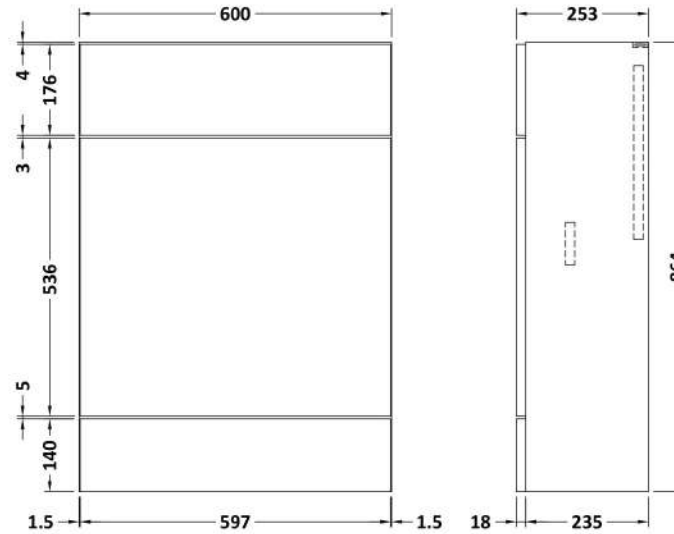

### Product Dimensions

Height (mm):	18
Width (mm):	605
Depth (mm):	260
Nett Weight (kg):	2.5

### Packaging Dimensions

Height (mm):	25
Width (mm):	625
Depth (mm):	280
Gross Weight (kg):	2.5

### Outer Box Dimensions (If Applicable)

Height (mm):	
Width (mm):	
Depth (mm):	
Gross Weight (kg):	
Barcode:	5056678436967

### Product Dimensions

Height (mm):	864
Width (mm):	600
Depth (mm):	255
Nett Weight (kg):	14