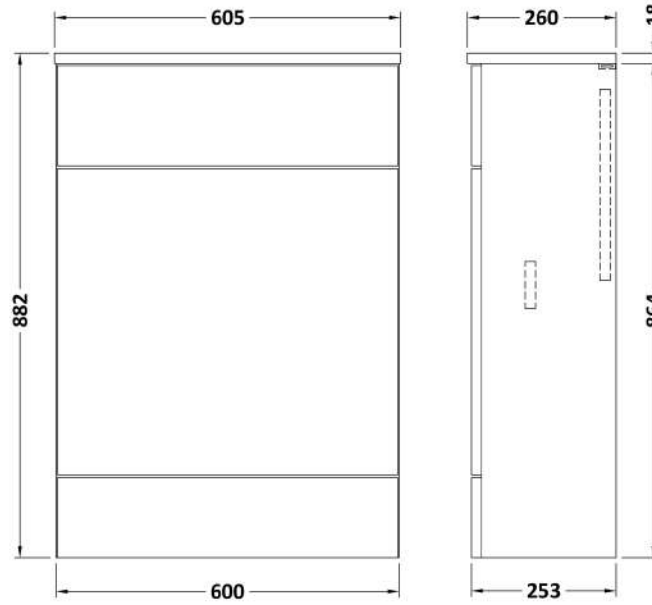

Sales Code: CBI3019A

Description: 600 Wc Unit (255mm Deep)

Packaging Details

Barcode: 5056678453520