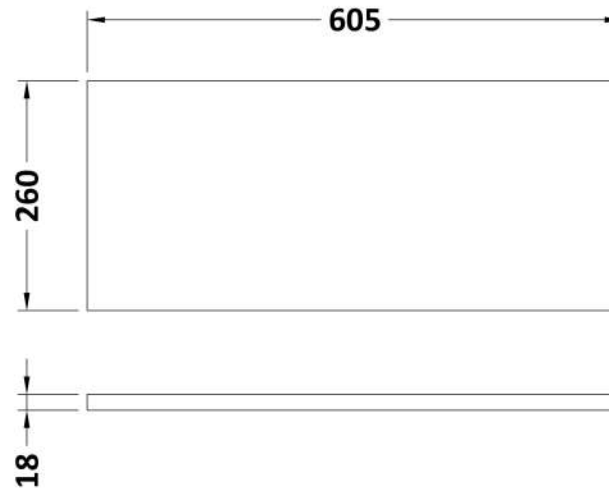

### Product Dimensions

Height (mm):	18
Width (mm):	605
Depth (mm):	260
Nett Weight (kg):	2.5

### Packaging Dimensions

Height (mm):	25
Width (mm):	625
Depth (mm):	280
Gross Weight (kg):	2.5

### Product Dimensions

Height (mm):	864
Width (mm):	600
Depth (mm):	255
Nett Weight (kg):	14

### Packaging Dimensions

Height (mm):	290
Width (mm):	625
Depth (mm):	900
Gross Weight (kg):	14.5