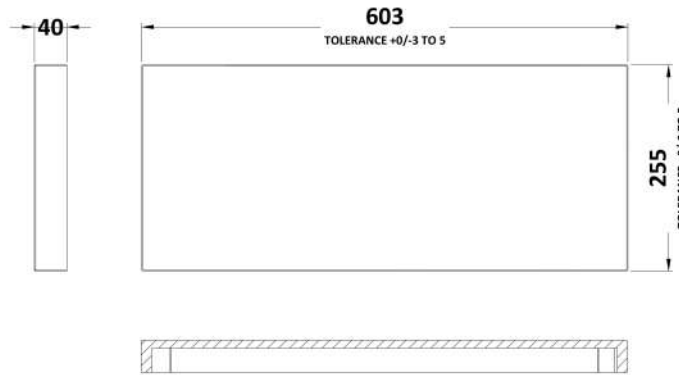

Packaging Dimensions

Height (mm):	290
Width (mm):	625
Depth (mm):	900
Gross Weight (kg):	14.5

Packaging Data

Box Colour:	Brown Cardboard Box
Box Qty:	1
Label Size:	100 x 50
Label Colour:	White Label
Label Qty:	2

Outer Box Dimensions (If Applicable)

Height (mm):	
Width (mm):	
Depth (mm):	
Gross Weight (kg):	
Barcode:	5056678437018

Product Details

Country of Origin:	United Kingdom
Fitting Instruction:	No
CE & UKCA:	N/A
FSC Certified Materials:	Yes
Colour:	Bleached Cuneo Oak
Construction Method:	Cam & Wood Dowel
Construction Type:	Rigid
Cabinet Finish:	MFC Textured Woodgrain
Fascia Finish:	MFC Textured Woodgrain
Cabinet Thickness (mm):	18
Fascia Thickness (mm):	18
Drawer Included:	No
Drawer Type:	Not Applicable
No of Shelves:	0
Hinge Type:	Not Applicable
Hinge Included:	No
Adjustable Legs:	No
Fixings Included:	Yes
Handle Style:	Not Applicable
Waste Shroud:	No
Handle Included:	No
Handle Type:	Not Applicable

Sales Code: PMB443

Description: 600 Wc Unit Top 600X255

Product Dimensions

Height (mm):	40
Width (mm):	603
Depth (mm):	255
Nett Weight (kg):	6.5

Packaging Dimensions

Height (mm):	90
Width (mm):	335
Depth (mm):	670
Gross Weight (kg):	6.5

Packaging Data

Box Colour:	Brown Cardboard Box - Printed
Box Qty:	1
Label Size:	100 x 50
Label Colour:	White Label
Label Qty:	2

Outer Box Dimensions (If Applicable)

Height (mm):	
Width (mm):	
Depth (mm):	
Gross Weight (kg):	
Barcode:	5055275812402