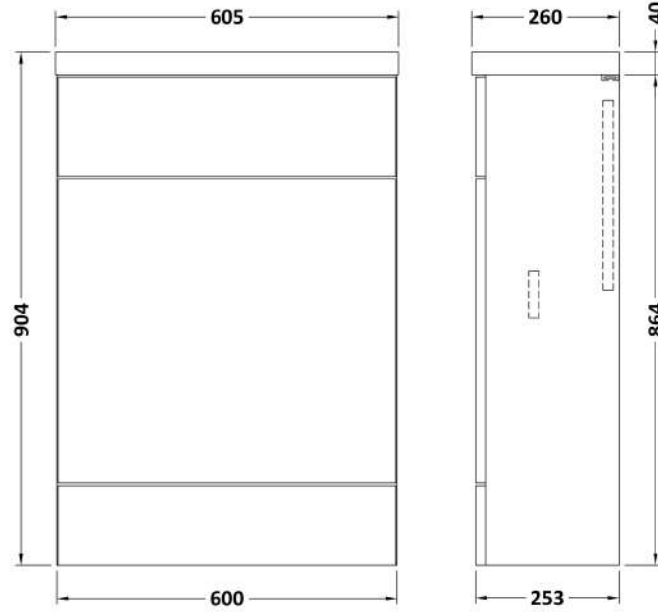

Sales Code: CBI3019

Description: 600mm Compact Wc Unit & Polymarble Top

Packaging Details

Barcode: 5056678453513

Sales Code: OFF3047

Description: 600 W.C. Unit Compact

Product Dimensions

Height (mm):	864
Width (mm):	600
Depth (mm):	255
Nett Weight (kg):	14

Packaging Dimensions

Height (mm):	290
Width (mm):	625
Depth (mm):	900
Gross Weight (kg):	14.5

Packaging Data

Box Colour:	Brown Cardboard Box
Box Qty:	1
Label Size:	100 x 50
Label Colour:	White Label
Label Qty:	2

Sales Code: PMB443

Description: 600 Wc Unit Top 600X255

Product Dimensions

Height (mm):	40
Width (mm):	603
Depth (mm):	255
Nett Weight (kg):	6.5

Packaging Dimensions

Height (mm):	90
Width (mm):	335
Depth (mm):	670
Gross Weight (kg):	6.5

Packaging Data

Box Colour:	Brown Cardboard Box - Printed
Box Qty:	1
Label Size:	100 x 50
Label Colour:	White Label
Label Qty:	2

Outer Box Dimensions (If Applicable)

Height (mm):	
Width (mm):	
Depth (mm):	
Gross Weight (kg):	
Barcode:	5055275812402