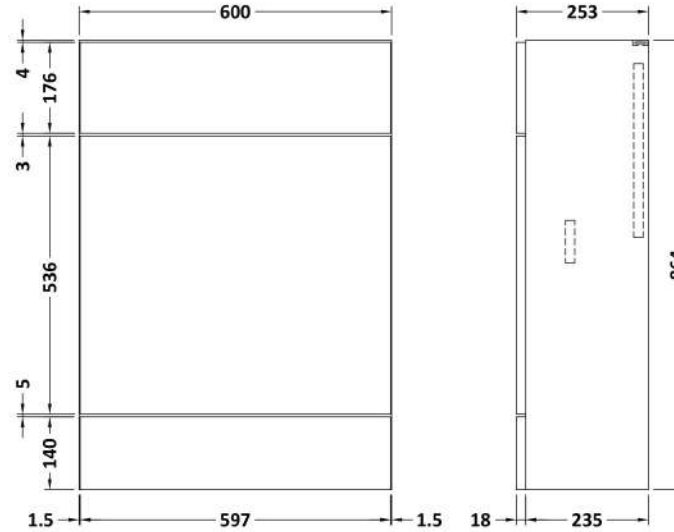

Sales Code: CBI3019

Description: 600mm Compact Wc Unit & Polymarble Top

Packaging Details

Barcode: 5056678453513

Sales Code: OFF3047

Description: 600 W.C. Unit Compact

Product Dimensions

Height (mm):	864
Width (mm):	600
Depth (mm):	255
Nett Weight (kg):	14

Packaging Dimensions

Height (mm):	290
Width (mm):	625
Depth (mm):	900
Gross Weight (kg):	14.5

Packaging Data

Box Colour:	Brown Cardboard Box
Box Qty:	1
Label Size:	100 x 50
Label Colour:	White Label
Label Qty:	2

Sales Code: PMB443

Description: 600 Wc Unit Top 600X255

Product Dimensions

Height (mm):	40
Width (mm):	603
Depth (mm):	255
Nett Weight (kg):	6.5

Packaging Dimensions

Height (mm):	90
Width (mm):	335
Depth (mm):	670
Gross Weight (kg):	6.5

Packaging Data

Box Colour:	Brown Cardboard Box - Printed
Box Qty:	1
Label Size:	100 x 50
Label Colour:	White Label
Label Qty:	2

Outer Box Dimensions (If Applicable)

Height (mm):	
Width (mm):	
Depth (mm):	
Gross Weight (kg):	
Barcode:	5055275812402