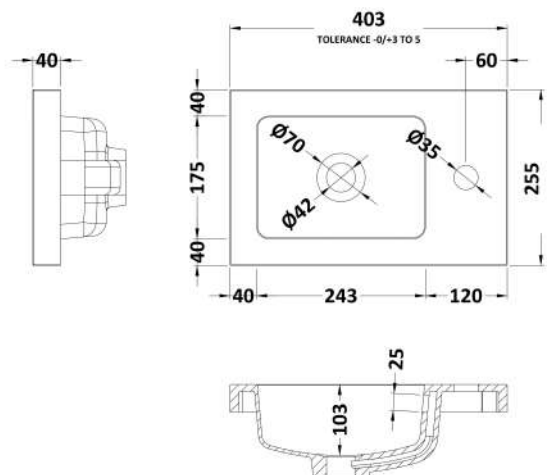

Packaging Dimensions

Height (mm):	290
Width (mm):	425
Depth (mm):	900
Gross Weight (kg):	12.5

Packaging Data

Box Colour:	Brown Cardboard Box
Box Qty:	1
Label Size:	100 x 50
Label Colour:	White Label
Label Qty:	2

Outer Box Dimensions (If Applicable)

Height (mm):	
Width (mm):	
Depth (mm):	
Gross Weight (kg):	
Barcode:	5056678436745

Product Details

Country of Origin:	United Kingdom
Fitting Instruction:	No
CE & UKCA:	N/A
FSC Certified Materials:	Yes
Colour:	Bleached Cuneo Oak
Construction Method:	Cam & Wood Dowel
Construction Type:	Rigid
Cabinet Finish:	MFC Textured Woodgrain
Fascia Finish:	MFC Textured Woodgrain
Cabinet Thickness (mm):	18
Fascia Thickness (mm):	18
Drawer Included:	No
Drawer Type:	Not Applicable
No of Shelves:	1
Hinge Type:	95 Degree Clip-On Soft Close
Hinge Included:	Yes
Adjustable Legs:	No
Fixings Included:	Yes
Handle Style:	Contemporary
Waste Shroud:	No
Handle Included:	Yes
Handle Type:	Wrapover

Sales Code: PMB301

Description: 400 Side Tap Basin 1Th (402.5X255x40)

Product Dimensions

Height (mm):	135
Width (mm):	403
Depth (mm):	255
Nett Weight (kg):	6.01

Packaging Dimensions

Height (mm):	315
Width (mm):	205
Depth (mm):	455
Gross Weight (kg):	6.01

Packaging Data

Box Colour:	
Box Qty:	
Label Size:	x
Label Colour:	
Label Qty:	

Outer Box Dimensions (If Applicable)

Height (mm):	
Width (mm):	
Depth (mm):	
Gross Weight (kg):	
Barcode:	5055369063024

Product Details