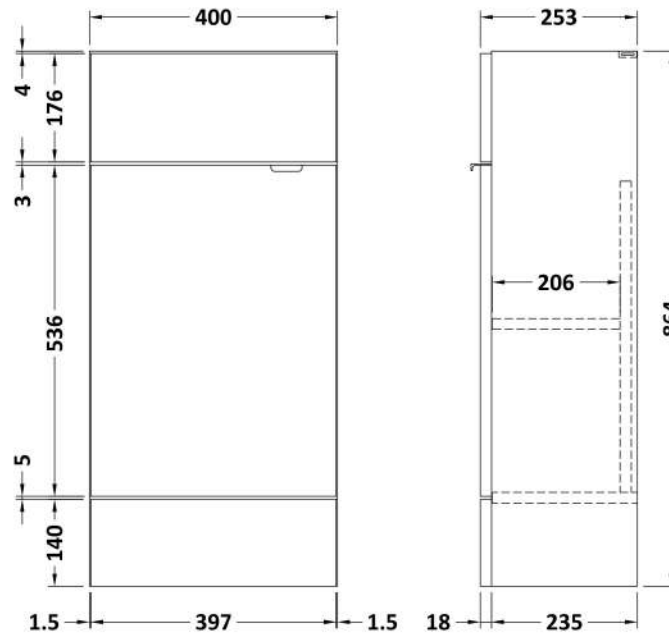

Sales Code: CBI3021

Description: 400mm Compact Vanity Unit & Basin

Packaging Details

Barcode: 5056678453551

Sales Code: OFF3003

Description: 400 Vanity Unit Compact

Product Dimensions

Height (mm):	864
Width (mm):	400
Depth (mm):	255
Nett Weight (kg):	12

Packaging Dimensions

Height (mm):	290
Width (mm):	425
Depth (mm):	900
Gross Weight (kg):	12.5

Packaging Data

Box Colour:	Brown Cardboard Box
Box Qty:	1
Label Size:	100 x 50
Label Colour:	White Label
Label Qty:	2

Sales Code: PMB301

Description: 400 Side Tap Basin 1Th (402.5X255x40)

Product Dimensions

Height (mm):	135
Width (mm):	403
Depth (mm):	255
Nett Weight (kg):	6.01

Packaging Dimensions

Height (mm):	315
Width (mm):	205
Depth (mm):	455
Gross Weight (kg):	6.01

Packaging Data

Box Colour:	
Box Qty:	
Label Size:	x
Label Colour:	
Label Qty:	

Outer Box Dimensions (If Applicable)

Height (mm):	
Width (mm):	
Depth (mm):	
Gross Weight (kg):	
Barcode:	5055369063024

Product Details