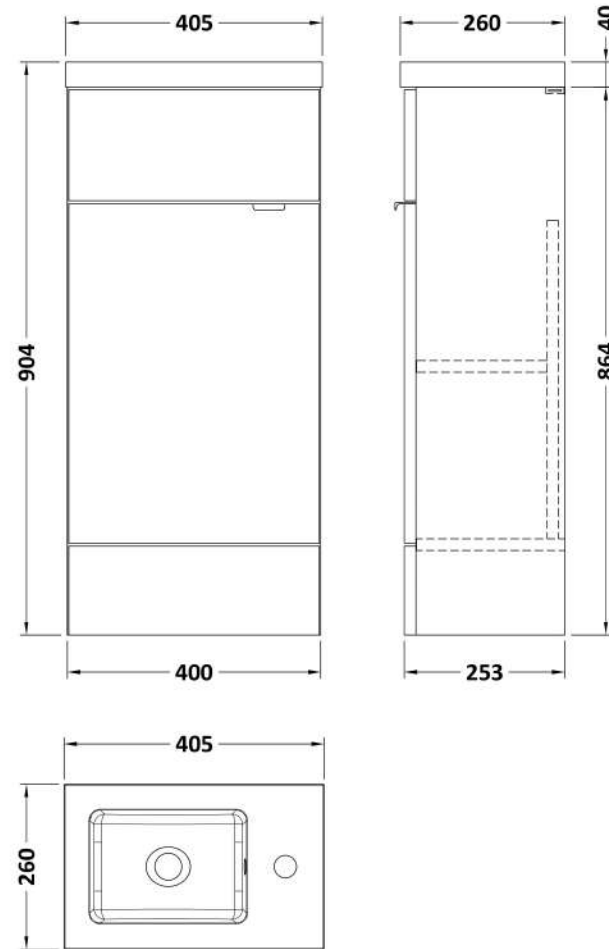

Sales Code: CBI3021

Description: 400mm Compact Vanity Unit & Basin

Packaging Details

Barcode: 5056678453551