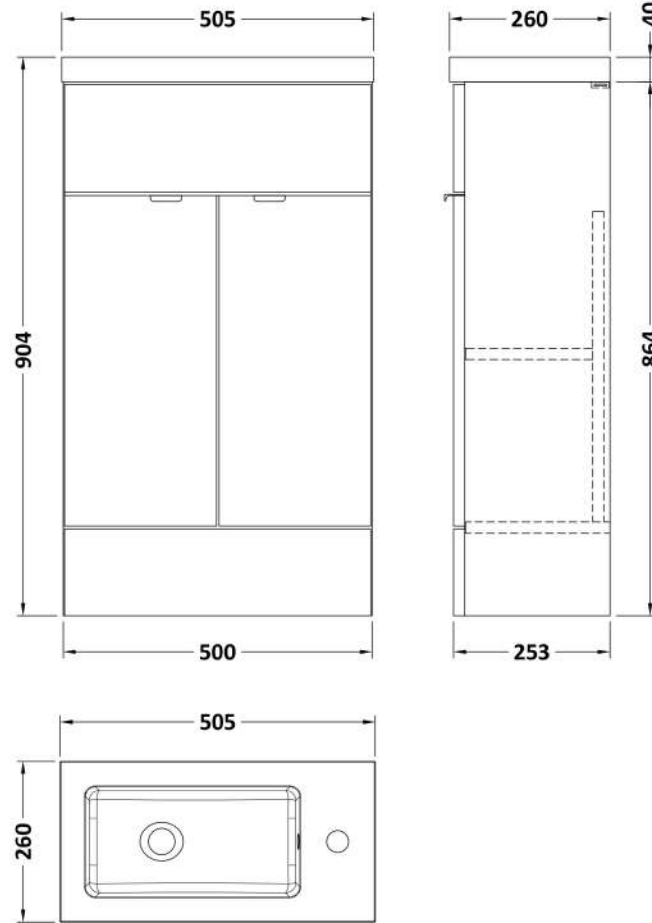

Sales Code: CBI3022

Description: 500mm Compact Vanity Unit & Basin

Packaging Details

Barcode: 5056678453568

Sales Code: OFF3005

Description: 500 Vanity Unit Compact

Product Dimensions

Height (mm):	864
Width (mm):	500
Depth (mm):	255
Nett Weight (kg):	15

Packaging Dimensions

Height (mm):	290
Width (mm):	525
Depth (mm):	900
Gross Weight (kg):	15.5

Packaging Data

Box Colour:	Brown Cardboard Box
Box Qty:	1
Label Size:	100 x 50
Label Colour:	White Label
Label Qty:	2

Outer Box Dimensions (If Applicable)

Height (mm):	
Width (mm):	
Depth (mm):	
Gross Weight (kg):	
Barcode:	5056678436769

Product Details

Country of Origin:	United Kingdom
Fitting Instruction:	No
CE & UKCA:	N/A
FSC Certified Materials:	Yes
Colour:	Bleached Cuneo Oak
Construction Method:	Cam & Wood Dowel
Construction Type:	Rigid
Cabinet Finish:	MFC Textured Woodgrain
Fascia Finish:	MFC Textured Woodgrain
Cabinet Thickness (mm):	18
Fascia Thickness (mm):	18
Drawer Included:	No
Drawer Type:	Not Applicable
No of Shelves:	1
Hinge Type:	95 Degree Clip-On Soft Close
Hinge Included:	Yes
Adjustable Legs:	No
Fixings Included:	Yes
Handle Style:	Contemporary
Waste Shroud:	No
Handle Included:	Yes
Handle Type:	Wrapover

Sales Code: PMB302

Description: 500 Side Tap Basin 1Th (502.5X255x40)

Product Dimensions

Height (mm):	255
Width (mm):	503
Depth (mm):	135
Nett Weight (kg):	8

Packaging Dimensions

Height (mm):	305
Width (mm):	205
Depth (mm):	555
Gross Weight (kg):	8