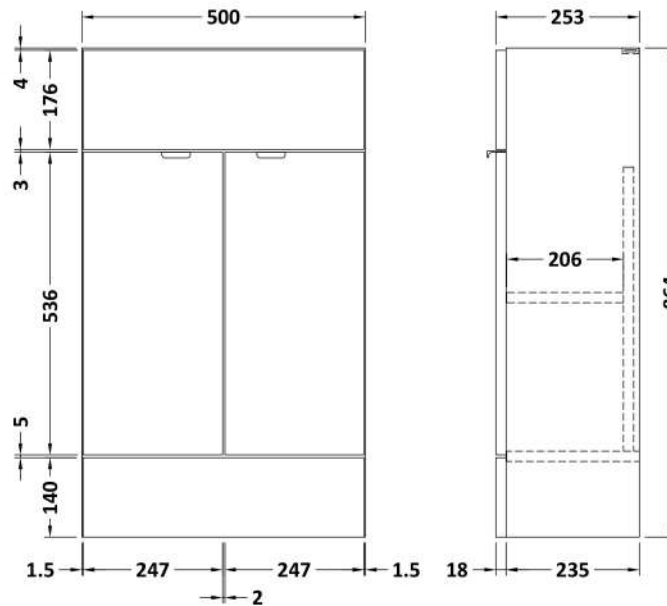

Sales Code: CBI3022

Description: 500mm Compact Vanity Unit & Basin

Packaging Details

Barcode: 5056678453568

Sales Code: OFF3005

Description: 500 Vanity Unit Compact

Product Dimensions

Height (mm):	864
Width (mm):	500
Depth (mm):	255
Nett Weight (kg):	15

Packaging Dimensions

Height (mm):	290
Width (mm):	525
Depth (mm):	900
Gross Weight (kg):	15.5

Packaging Data

Box Colour:	Brown Cardboard Box
Box Qty:	1
Label Size:	100 x 50
Label Colour:	White Label
Label Qty:	2

Outer Box Dimensions (If Applicable)

Height (mm):	
Width (mm):	
Depth (mm):	
Gross Weight (kg):	
Barcode:	5056678436769

Product Details

Country of Origin:	United Kingdom
Fitting Instruction:	No
CE & UKCA:	N/A
FSC Certified Materials:	Yes
Colour:	Bleached Cuneo Oak
Construction Method:	Cam & Wood Dowel
Construction Type:	Rigid
Cabinet Finish:	MFC Textured Woodgrain
Fascia Finish:	MFC Textured Woodgrain
Cabinet Thickness (mm):	18
Fascia Thickness (mm):	18
Drawer Included:	No
Drawer Type:	Not Applicable
No of Shelves:	1
Hinge Type:	95 Degree Clip-On Soft Close
Hinge Included:	Yes
Adjustable Legs:	No
Fixings Included:	Yes
Handle Style:	Contemporary
Waste Shroud:	No
Handle Included:	Yes
Handle Type:	Wrapover

Sales Code: PMB302

Description: 500 Side Tap Basin 1Th (502.5X255x40)

Product Dimensions

Height (mm):	255
Width (mm):	503
Depth (mm):	135
Nett Weight (kg):	8

Packaging Dimensions

Height (mm):	305
Width (mm):	205
Depth (mm):	555
Gross Weight (kg):	8