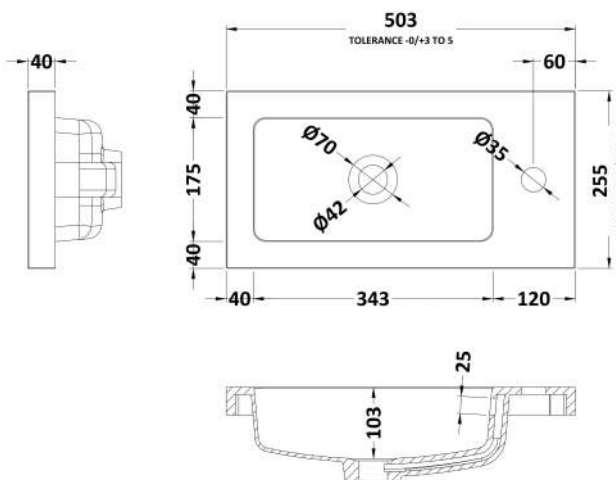

Packaging Dimensions

Height (mm):	290
Width (mm):	525
Depth (mm):	900
Gross Weight (kg):	15.5

Packaging Data

Box Colour:	Brown Cardboard Box
Box Qty:	1
Label Size:	100 x 50
Label Colour:	White Label
Label Qty:	2

Outer Box Dimensions (If Applicable)

Height (mm):	
Width (mm):	
Depth (mm):	
Gross Weight (kg):	
Barcode:	5056678436769

Product Details

Country of Origin:	United Kingdom
Fitting Instruction:	No
CE & UKCA:	N/A
FSC Certified Materials:	Yes
Colour:	Bleached Cuneo Oak
Construction Method:	Cam & Wood Dowel
Construction Type:	Rigid
Cabinet Finish:	MFC Textured Woodgrain
Fascia Finish:	MFC Textured Woodgrain
Cabinet Thickness (mm):	18
Fascia Thickness (mm):	18
Drawer Included:	No
Drawer Type:	Not Applicable
No of Shelves:	1
Hinge Type:	95 Degree Clip-On Soft Close
Hinge Included:	Yes
Adjustable Legs:	No
Fixings Included:	Yes
Handle Style:	Contemporary
Waste Shroud:	No
Handle Included:	Yes
Handle Type:	Wrapover

Sales Code: PMB302

Description: 500 Side Tap Basin 1Th (502.5X255x40)

Product Dimensions

Height (mm):	255
Width (mm):	503
Depth (mm):	135
Nett Weight (kg):	8

Packaging Dimensions

Height (mm):	305
Width (mm):	205
Depth (mm):	555
Gross Weight (kg):	8

Packaging Data

Box Colour:	Brown Cardboard Box - Printed
Box Qty:	1
Label Size:	100 x 50
Label Colour:	White Label
Label Qty:	2

Outer Box Dimensions (If Applicable)

Height (mm):	
Width (mm):	
Depth (mm):	
Gross Weight (kg):	
Barcode:	5055369063031