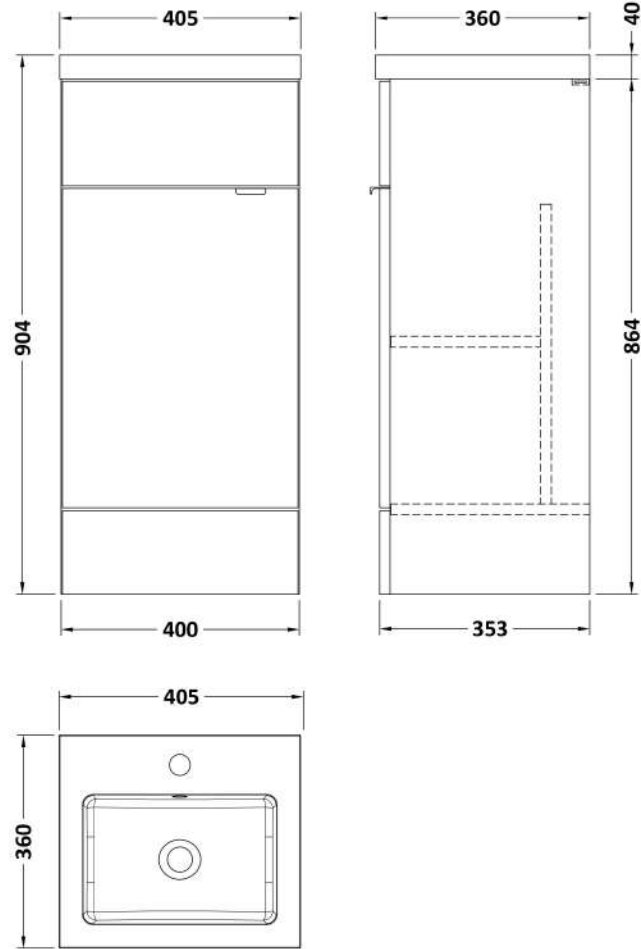

Sales Code: CBI3023

Description: 400mm Fd Vanity Unit & Basin

Packaging Details

Barcode: 5056678453575

Sales Code: OFF3004

Description: 400 Vanity Unit Full Depth

Product Dimensions

Height (mm):	864
Width (mm):	400
Depth (mm):	355
Nett Weight (kg):	15.5

Packaging Dimensions

Height (mm):	375
Width (mm):	425
Depth (mm):	900
Gross Weight (kg):	16

Packaging Data

Box Colour:	Brown Cardboard Box
Box Qty:	1
Label Size:	100 x 50
Label Colour:	White Label
Label Qty:	2

Outer Box Dimensions (If Applicable)

Height (mm):	
Width (mm):	
Depth (mm):	
Gross Weight (kg):	
Barcode:	5056678436752

Product Details

Country of Origin:	United Kingdom
Fitting Instruction:	No
CE & UKCA:	N/A
FSC Certified Materials:	Yes
Colour:	Bleached Cuneo Oak
Construction Method:	Cam & Wood Dowel
Construction Type:	Rigid
Cabinet Finish:	MFC Textured Woodgrain
Fascia Finish:	MFC Textured Woodgrain
Cabinet Thickness (mm):	18
Fascia Thickness (mm):	18
Drawer Included:	No
Drawer Type:	Not Applicable
No of Shelves:	1
Hinge Type:	95 Degree Clip-On Soft Close
Hinge Included:	Yes
Adjustable Legs:	No
Fixings Included:	Yes
Handle Style:	Contemporary
Waste Shroud:	No
Handle Included:	Yes
Handle Type:	Wrapover

Sales Code: PMB311

Description: 400 Rear Tap Basin 1Th

Product Dimensions

Height (mm):	355
Width (mm):	403
Depth (mm):	135
Nett Weight (kg):	6.01

Packaging Dimensions

Height (mm):	550
Width (mm):	450
Depth (mm):	420
Gross Weight (kg):	6.01