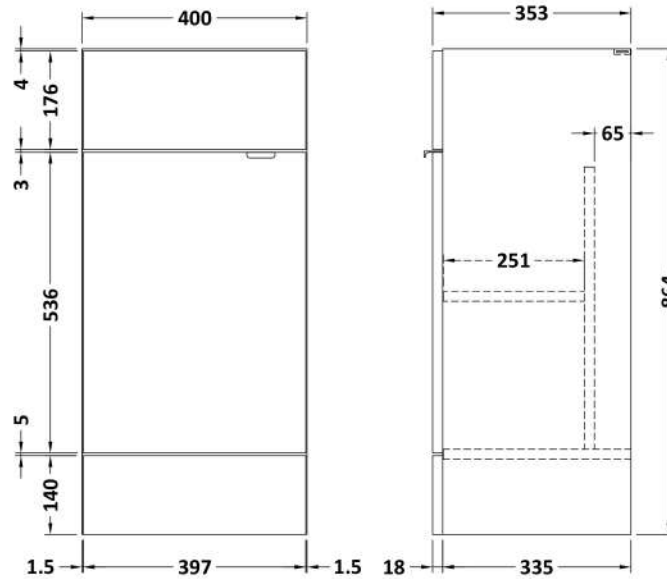

Sales Code: CBI3023

Description: 400mm Fd Vanity Unit & Basin

Packaging Details

Barcode: 5056678453575

Sales Code: OFF3004

Description: 400 Vanity Unit Full Depth

Product Dimensions

Height (mm):	864
Width (mm):	400
Depth (mm):	355
Nett Weight (kg):	15.5

Packaging Dimensions

Height (mm):	375
Width (mm):	425
Depth (mm):	900
Gross Weight (kg):	16

Packaging Data

Box Colour:	Brown Cardboard Box
Box Qty:	1
Label Size:	100 x 50
Label Colour:	White Label
Label Qty:	2

Sales Code: PMB311

Description: 400 Rear Tap Basin 1Th

Product Dimensions

Height (mm):	355
Width (mm):	403
Depth (mm):	135
Nett Weight (kg):	6.01

Packaging Dimensions

Height (mm):	550
Width (mm):	450
Depth (mm):	420
Gross Weight (kg):	6.01

Packaging Data

Box Colour:	Brown Cardboard Box - Printed
Box Qty:	1
Label Size:	100 x 50
Label Colour:	White Label
Label Qty:	2

Outer Box Dimensions (If Applicable)

Height (mm):	
Width (mm):	
Depth (mm):	
Gross Weight (kg):	
Barcode:	5055369071968