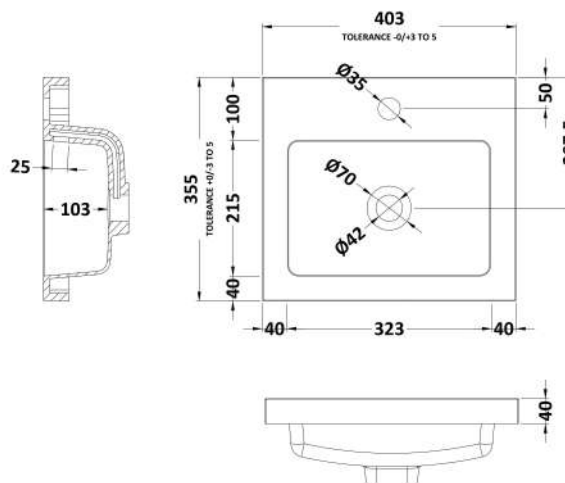

Packaging Dimensions

Height (mm):	375
Width (mm):	425
Depth (mm):	900
Gross Weight (kg):	16

Packaging Data

Box Colour:	Brown Cardboard Box
Box Qty:	1
Label Size:	100 x 50
Label Colour:	White Label
Label Qty:	2

Outer Box Dimensions (If Applicable)

Height (mm):	
Width (mm):	
Depth (mm):	
Gross Weight (kg):	
Barcode:	5056678436752

Product Details

Country of Origin:	United Kingdom
Fitting Instruction:	No
CE & UKCA:	N/A
FSC Certified Materials:	Yes
Colour:	Bleached Cuneo Oak
Construction Method:	Cam & Wood Dowel
Construction Type:	Rigid
Cabinet Finish:	MFC Textured Woodgrain
Fascia Finish:	MFC Textured Woodgrain
Cabinet Thickness (mm):	18
Fascia Thickness (mm):	18
Drawer Included:	No
Drawer Type:	Not Applicable
No of Shelves:	1
Hinge Type:	95 Degree Clip-On Soft Close
Hinge Included:	Yes
Adjustable Legs:	No
Fixings Included:	Yes
Handle Style:	Contemporary
Waste Shroud:	No
Handle Included:	Yes
Handle Type:	Wrapover

Sales Code: PMB311

Description: 400 Rear Tap Basin 1Th

Product Dimensions

Height (mm):	355
Width (mm):	403
Depth (mm):	135
Nett Weight (kg):	6.01

Packaging Dimensions

Height (mm):	550
Width (mm):	450
Depth (mm):	420
Gross Weight (kg):	6.01

Packaging Data

Box Colour:	Brown Cardboard Box - Printed
Box Qty:	1
Label Size:	100 x 50
Label Colour:	White Label
Label Qty:	2

Outer Box Dimensions (If Applicable)

Height (mm):	
Width (mm):	
Depth (mm):	
Gross Weight (kg):	
Barcode:	5055369071968