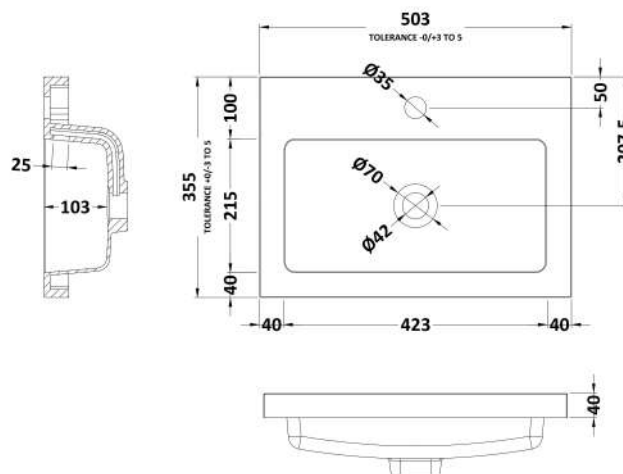

### Product Dimensions

Height (mm):	864
Width (mm):	500
Depth (mm):	355
Nett Weight (kg):	18

### Packaging Dimensions

Height (mm):	375
Width (mm):	525
Depth (mm):	900
Gross Weight (kg):	18.5

### Outer Box Dimensions (If Applicable)

Height (mm):	
Width (mm):	
Depth (mm):	
Gross Weight (kg):	
Barcode:	5056678436776

### Product Dimensions

Height (mm):	355
Width (mm):	503
Depth (mm):	135
Nett Weight (kg):	8.1