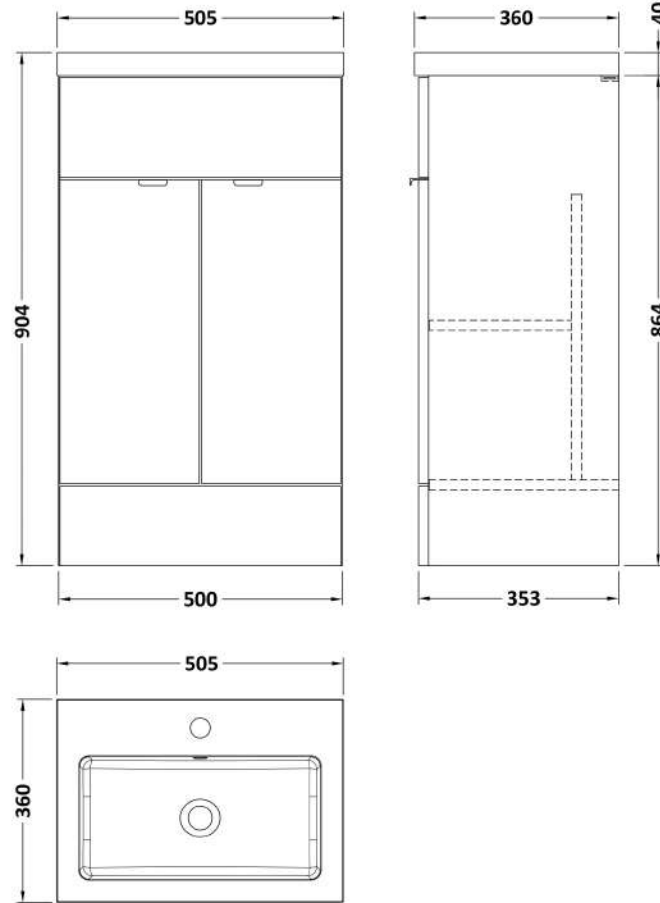

Sales Code: CBI3024

Description: 500mm Fd Vanity Unit & Basin

Packaging Details

Barcode: 5056678453582