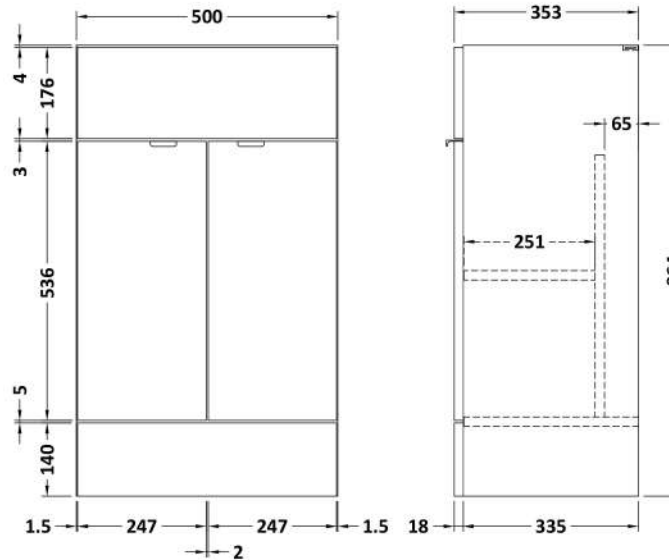

### Product Dimensions

Height (mm):	864
Width (mm):	500
Depth (mm):	355
Nett Weight (kg):	18

### Packaging Dimensions

Height (mm):	375
Width (mm):	525
Depth (mm):	900
Gross Weight (kg):	18.5

### Product Dimensions

Height (mm):	355
Width (mm):	503
Depth (mm):	135
Nett Weight (kg):	8.1

### Packaging Dimensions

Height (mm):	420
Width (mm):	210
Depth (mm):	550
Gross Weight (kg):	8.1