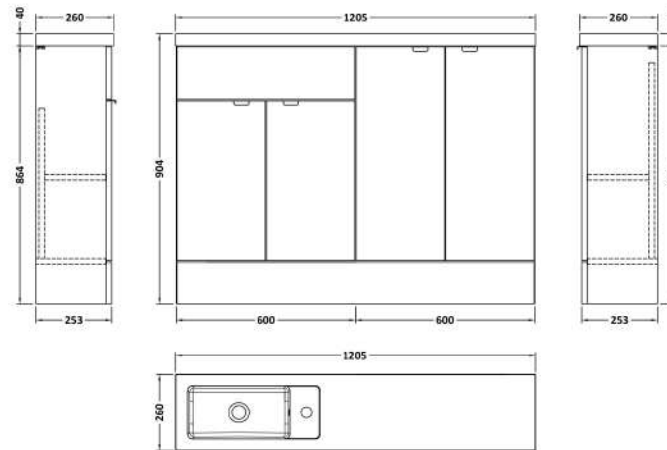

Sales Code: CBI3025

Description: 1200mm Combination - Compact Option 2

Packaging Details

Barcode: 5056678453605

Sales Code: OFF3007

Description: 600 Vanity Unit Compact

Product Dimensions

Height (mm):	864
Width (mm):	600
Depth (mm):	255
Nett Weight (kg):	17

Packaging Dimensions

Height (mm):	290
Width (mm):	625
Depth (mm):	900
Gross Weight (kg):	17.5

Packaging Data

Box Colour:	Brown Cardboard Box
Box Qty:	1
Label Size:	100 x 50
Label Colour:	White Label
Label Qty:	2

Sales Code: OFF3081

Description: 300 Base Unit Compact

Product Dimensions

Height (mm):	864
Width (mm):	300
Depth (mm):	255
Nett Weight (kg):	11

Packaging Dimensions

Height (mm):	290
Width (mm):	325
Depth (mm):	900
Gross Weight (kg):	11.5

Sales Code: PMB404

Description: 1200 Straight Polymarble Basin

Product Dimensions

Height (mm):	135
Width (mm):	1203
Depth (mm):	255
Nett Weight (kg):	14

Packaging Dimensions

Height (mm):	190
Width (mm):	320
Depth (mm):	1260
Gross Weight (kg):	14