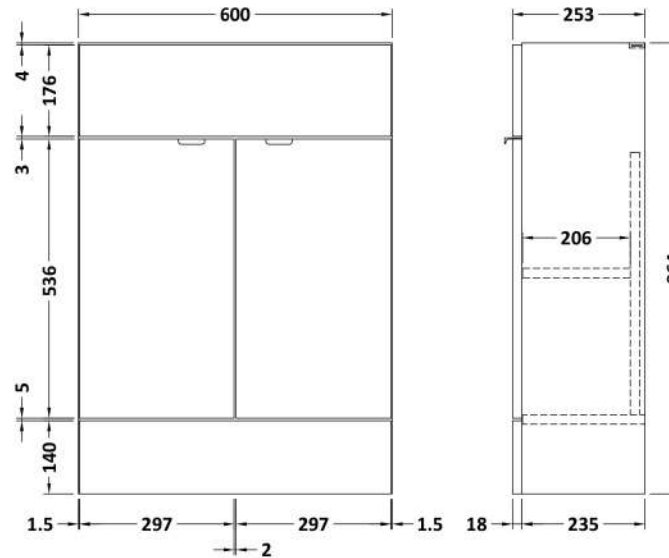

Sales Code: CBI3025

Description: 1200mm Combination - Compact Option 2

Packaging Details

Barcode: 5056678453605

Sales Code: OFF3007

Description: 600 Vanity Unit Compact

Product Dimensions

Height (mm):	864
Width (mm):	600
Depth (mm):	255
Nett Weight (kg):	17

Packaging Dimensions

Height (mm):	290
Width (mm):	625
Depth (mm):	900
Gross Weight (kg):	17.5

Packaging Data

Box Colour:	Brown Cardboard Box
Box Qty:	1
Label Size:	100 x 50
Label Colour:	White Label
Label Qty:	2

Sales Code: OFF3081

Description: 300 Base Unit Compact

Product Dimensions

Height (mm):	864
Width (mm):	300
Depth (mm):	255
Nett Weight (kg):	11

Packaging Dimensions

Height (mm):	290
Width (mm):	325
Depth (mm):	900
Gross Weight (kg):	11.5

Sales Code: PMB404

Description: 1200 Straight Polymarble Basin

Product Dimensions

Height (mm):	135
Width (mm):	1203
Depth (mm):	255
Nett Weight (kg):	14

Packaging Dimensions

Height (mm):	190
Width (mm):	320
Depth (mm):	1260
Gross Weight (kg):	14