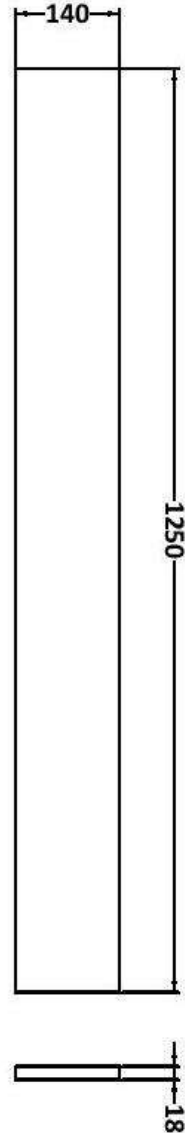

Packaging Dimensions

Height (mm):	290
Width (mm):	625
Depth (mm):	900
Gross Weight (kg):	17.5

Packaging Data

Box Colour:	Brown Cardboard Box
Box Qty:	1
Label Size:	100 x 50
Label Colour:	White Label
Label Qty:	2

Sales Code: OFF3081

Description: 300 Base Unit Compact

Product Dimensions

Height (mm):	864
Width (mm):	300
Depth (mm):	255
Nett Weight (kg):	11

Packaging Dimensions

Height (mm):	290
Width (mm):	325
Depth (mm):	900
Gross Weight (kg):	11.5

Packaging Data

Box Colour:	Brown Cardboard Box
Box Qty:	1
Label Size:	100 x 50
Label Colour:	White Label
Label Qty:	2

Outer Box Dimensions (If Applicable)

Height (mm):	
Width (mm):	
Depth (mm):	
Gross Weight (kg):	
Barcode:	5056678437087

Sales Code: OFF3091

Description: 1.25M Continuous Plinth

Product Dimensions

Height (mm):	1250
Width (mm):	145
Depth (mm):	18
Nett Weight (kg):	2

Packaging Dimensions

Height (mm):	20
Width (mm):	150
Depth (mm):	1260
Gross Weight (kg):	2