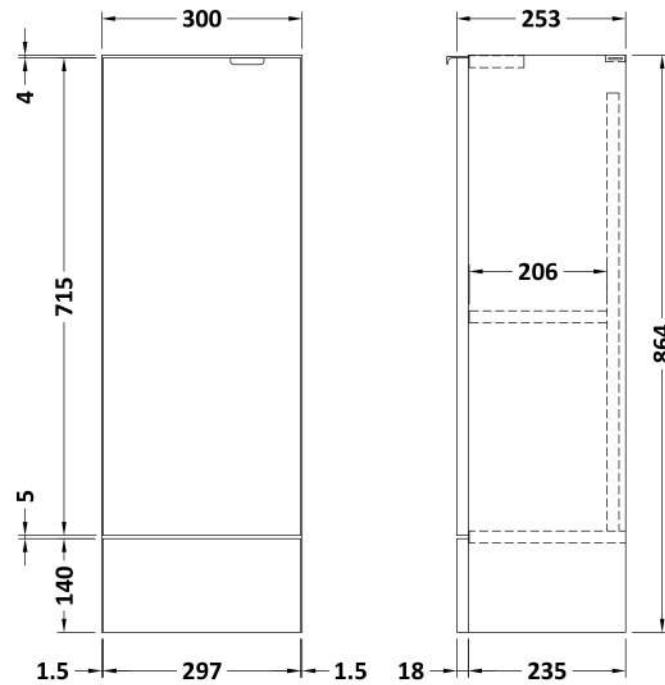

Packaging Dimensions

Height (mm):	290
Width (mm):	625
Depth (mm):	900
Gross Weight (kg):	17.5

Packaging Data

Box Colour:	Brown Cardboard Box
Box Qty:	1
Label Size:	100 x 50
Label Colour:	White Label
Label Qty:	2

Sales Code: OFF3081

Description: 300 Base Unit Compact

Product Dimensions

Height (mm):	864
Width (mm):	300
Depth (mm):	255
Nett Weight (kg):	11

Packaging Dimensions

Height (mm):	290
Width (mm):	325
Depth (mm):	900
Gross Weight (kg):	11.5

Packaging Data

Box Colour:	Brown Cardboard Box
Box Qty:	1
Label Size:	100 x 50
Label Colour:	White Label
Label Qty:	2

Outer Box Dimensions (If Applicable)

Height (mm):	
Width (mm):	
Depth (mm):	
Gross Weight (kg):	
Barcode:	5056678437087

Sales Code: PMB404

Description: 1200 Straight Polymarble Basin

Product Dimensions

Height (mm):	135
Width (mm):	1203
Depth (mm):	255
Nett Weight (kg):	14

Packaging Dimensions

Height (mm):	190
Width (mm):	320
Depth (mm):	1260
Gross Weight (kg):	14