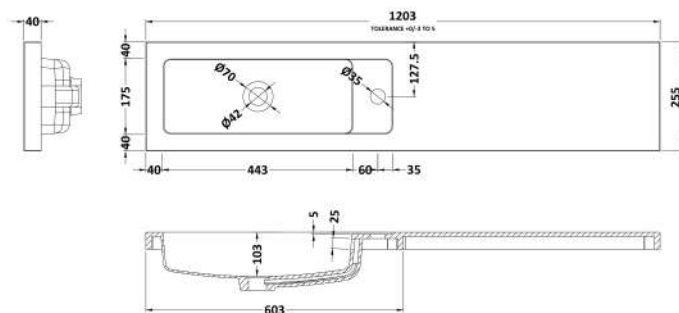

Packaging Data

Box Colour:	Brown Cardboard Box
Box Qty:	1
Label Size:	100 x 50
Label Colour:	White Label
Label Qty:	2

Outer Box Dimensions (If Applicable)

Height (mm):	
Width (mm):	
Depth (mm):	
Gross Weight (kg):	
Barcode:	5056678437087

Sales Code: OFF3091

Description: 1.25M Continuous Plinth

Product Dimensions

Height (mm):	1250
Width (mm):	145
Depth (mm):	18
Nett Weight (kg):	2

Packaging Dimensions

Height (mm):	20
Width (mm):	150
Depth (mm):	1260
Gross Weight (kg):	2

Packaging Data

Box Colour:	Brown Cardboard Box
Box Qty:	1
Label Size:	100 x 50
Label Colour:	White Label
Label Qty:	2

Outer Box Dimensions (If Applicable)

Height (mm):	
Width (mm):	
Depth (mm):	
Gross Weight (kg):	
Barcode:	5056678437124

Sales Code: PMB404

Description: 1200 Straight Polymarble Basin

Product Dimensions

Height (mm):	135
Width (mm):	1203
Depth (mm):	255
Nett Weight (kg):	14

Packaging Dimensions

Height (mm):	190
Width (mm):	320
Depth (mm):	1260
Gross Weight (kg):	14