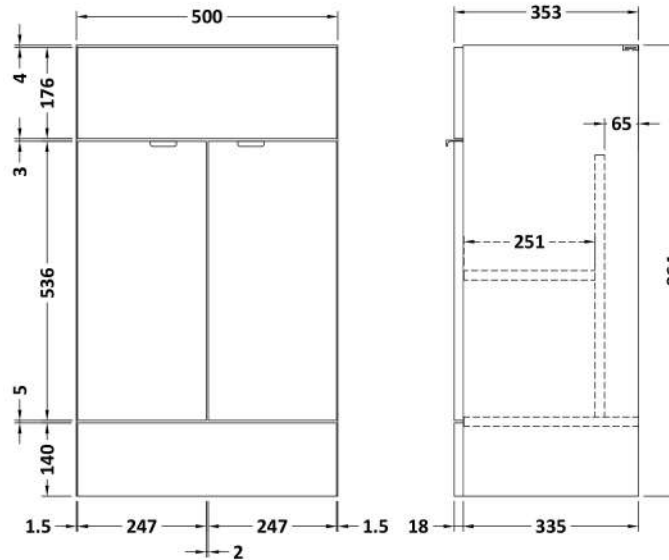

Sales Code: CBI3027

Description: 1000mm Combination - Fd - Rh

Packaging Details

Barcode: 5056678453629

Sales Code: OFF3006

Description: 500 Vanity Unit (355mm Deep)

Product Dimensions

Height (mm):	864
Width (mm):	500
Depth (mm):	355
Nett Weight (kg):	18

Packaging Dimensions

Height (mm):	375
Width (mm):	525
Depth (mm):	900
Gross Weight (kg):	18.5

Packaging Data

Box Colour:	Brown Cardboard Box
Box Qty:	1
Label Size:	100 x 50
Label Colour:	White Label
Label Qty:	2

Sales Code: OFF3045

Description: 500 W.C. Unit Compact

Product Dimensions

Height (mm):	864
Width (mm):	500
Depth (mm):	255
Nett Weight (kg):	11.5

Packaging Dimensions

Height (mm):	290
Width (mm):	525
Depth (mm):	900
Gross Weight (kg):	12

Sales Code: PMB412R

Description: 1000 L Shaped Basin Rh

Product Dimensions

Height (mm):	135
Width (mm):	1003
Depth (mm):	355
Nett Weight (kg):	15

Packaging Dimensions

Height (mm):	190
Width (mm):	420
Depth (mm):	1060
Gross Weight (kg):	15