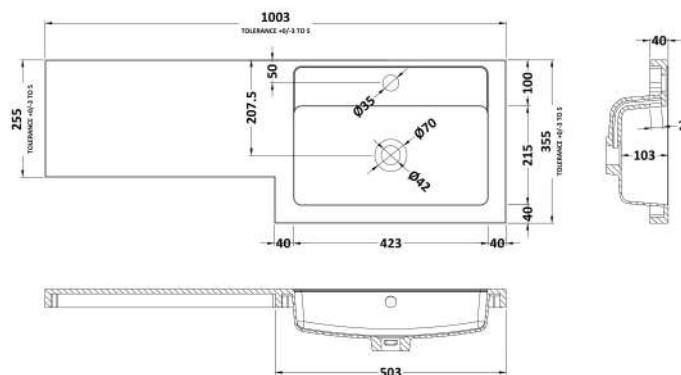

Packaging Dimensions

Height (mm):	375
Width (mm):	525
Depth (mm):	900
Gross Weight (kg):	18.5

Packaging Data

Box Colour:	Brown Cardboard Box
Box Qty:	1
Label Size:	100 x 50
Label Colour:	White Label
Label Qty:	2

Sales Code: OFF3045

Description: 500 W.C. Unit Compact

Product Dimensions

Height (mm):	864
Width (mm):	500
Depth (mm):	255
Nett Weight (kg):	11.5

Packaging Dimensions

Height (mm):	290
Width (mm):	525
Depth (mm):	900
Gross Weight (kg):	12

Packaging Data

Box Colour:	Brown Cardboard Box
Box Qty:	1
Label Size:	100 x 50
Label Colour:	White Label
Label Qty:	2

Outer Box Dimensions (If Applicable)

Height (mm):	
Width (mm):	
Depth (mm):	
Gross Weight (kg):	
Barcode:	5056678436998

Sales Code: PMB412R

Description: 1000 L Shaped Basin Rh

Product Dimensions

Height (mm):	135
Width (mm):	1003
Depth (mm):	355
Nett Weight (kg):	15

Packaging Dimensions

Height (mm):	190
Width (mm):	420
Depth (mm):	1060
Gross Weight (kg):	15