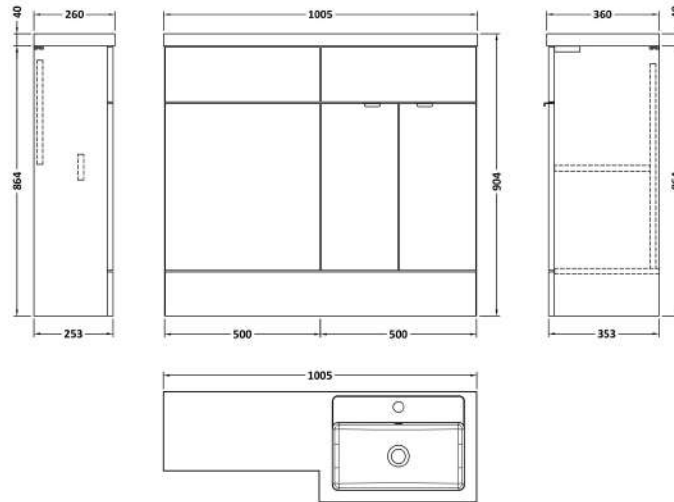

Sales Code: CBI3027

Description: 1000mm Combination - Fd - Rh

Packaging Details

Barcode: 5056678453629

Sales Code: OFF3006

Description: 500 Vanity Unit (355mm Deep)

Product Dimensions

Height (mm):	864
Width (mm):	500
Depth (mm):	355
Nett Weight (kg):	18

Packaging Dimensions

Height (mm):	375
Width (mm):	525
Depth (mm):	900
Gross Weight (kg):	18.5

Packaging Data

Box Colour:	Brown Cardboard Box
Box Qty:	1
Label Size:	100 x 50
Label Colour:	White Label
Label Qty:	2

Sales Code: OFF3045

Description: 500 W.C. Unit Compact

Product Dimensions

Height (mm):	864
Width (mm):	500
Depth (mm):	255
Nett Weight (kg):	11.5

Packaging Dimensions

Height (mm):	290
Width (mm):	525
Depth (mm):	900
Gross Weight (kg):	12

Sales Code: PMB412R

Description: 1000 L Shaped Basin Rh

Product Dimensions

Height (mm):	135
Width (mm):	1003
Depth (mm):	355
Nett Weight (kg):	15

Packaging Dimensions

Height (mm):	190
Width (mm):	420
Depth (mm):	1060
Gross Weight (kg):	15