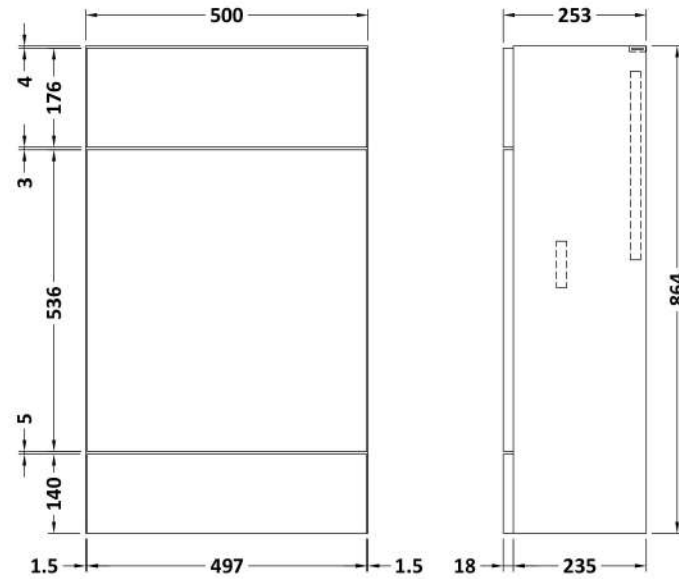

Packaging Dimensions

Height (mm):	375
Width (mm):	525
Depth (mm):	900
Gross Weight (kg):	18.5

Packaging Data

Box Colour:	Brown Cardboard Box
Box Qty:	1
Label Size:	100 x 50
Label Colour:	White Label
Label Qty:	2

Sales Code: OFF3045

Description: 500 W.C. Unit Compact

Product Dimensions

Height (mm):	864
Width (mm):	500
Depth (mm):	255
Nett Weight (kg):	11.5

Packaging Dimensions

Height (mm):	290
Width (mm):	525
Depth (mm):	900
Gross Weight (kg):	12

Packaging Data

Box Colour:	Brown Cardboard Box
Box Qty:	1
Label Size:	100 x 50
Label Colour:	White Label
Label Qty:	2

Outer Box Dimensions (If Applicable)

Height (mm):	
Width (mm):	
Depth (mm):	
Gross Weight (kg):	
Barcode:	5056678436998

Sales Code: PMB412R

Description: 1000 L Shaped Basin Rh

Product Dimensions

Height (mm):	135
Width (mm):	1003
Depth (mm):	355
Nett Weight (kg):	15

Packaging Dimensions

Height (mm):	190
Width (mm):	420
Depth (mm):	1060
Gross Weight (kg):	15