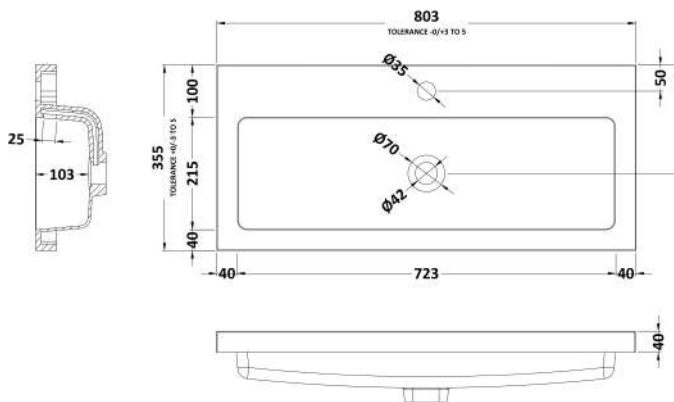

Packaging Dimensions

Height (mm):	375
Width (mm):	825
Depth (mm):	900
Gross Weight (kg):	25

Packaging Data

Box Colour:	Brown Cardboard Box
Box Qty:	1
Label Size:	100 x 50
Label Colour:	White Label
Label Qty:	2

Outer Box Dimensions (If Applicable)

Height (mm):	
Width (mm):	
Depth (mm):	
Gross Weight (kg):	
Barcode:	5056678436806

Product Details

Country of Origin:	United Kingdom
Fitting Instruction:	No
CE & UKCA:	N/A
FSC Certified Materials:	Yes
Colour:	Bleached Cuneo Oak
Construction Method:	Cam & Wood Dowel
Construction Type:	Rigid
Cabinet Finish:	MFC Textured Woodgrain
Fascia Finish:	MFC Textured Woodgrain
Cabinet Thickness (mm):	18
Fascia Thickness (mm):	18
Drawer Included:	No
Drawer Type:	Not Applicable
No of Shelves:	1
Hinge Type:	95 Degree Clip-On Soft Close
Hinge Included:	Yes
Adjustable Legs:	No
Fixings Included:	Yes
Handle Style:	Contemporary
Waste Shroud:	No
Handle Included:	Yes
Handle Type:	Wrapover

Sales Code: PMB315

Description: 800 Rear Tap Basin 1Th

Product Dimensions

Height (mm):	355
Width (mm):	803
Depth (mm):	135
Nett Weight (kg):	12

Packaging Dimensions

Height (mm):	200
Width (mm):	420
Depth (mm):	855
Gross Weight (kg):	12

Packaging Data

Box Colour:	Brown Cardboard Box - Printed
Box Qty:	1
Label Size:	100 x 50
Label Colour:	White Label
Label Qty:	2

Outer Box Dimensions (If Applicable)

Height (mm):	
Width (mm):	
Depth (mm):	
Gross Weight (kg):	
Barcode:	5055275828113