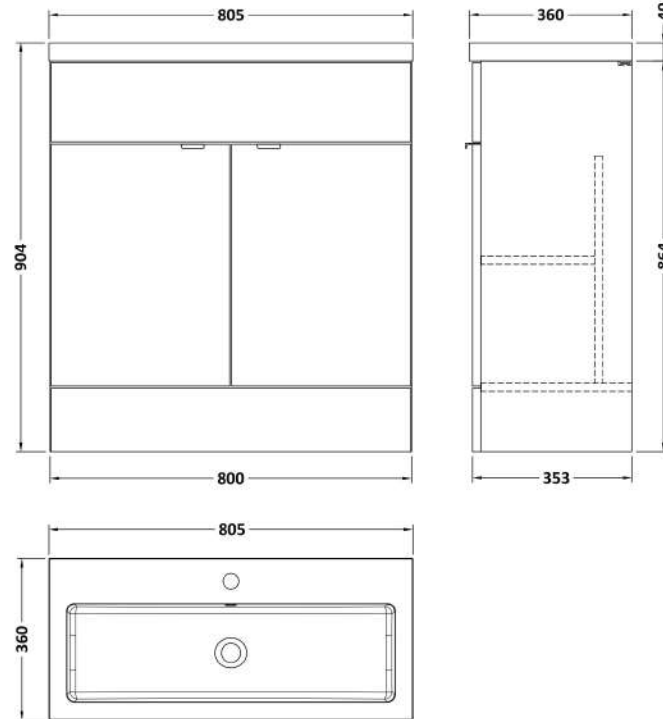

Sales Code: CBI3028

Description: 800mm Fd Vanity Unit & Basin

Packaging Details

Barcode: 5056678453636

Sales Code: OFF3009

Description: 800 Vanity Unit Full Depth

Product Dimensions

Height (mm):	864
Width (mm):	800
Depth (mm):	355
Nett Weight (kg):	24.5

Packaging Dimensions

Height (mm):	375
Width (mm):	825
Depth (mm):	900
Gross Weight (kg):	25

Packaging Data

Box Colour:	Brown Cardboard Box
Box Qty:	1
Label Size:	100 x 50
Label Colour:	White Label
Label Qty:	2

Outer Box Dimensions (If Applicable)

Height (mm):	
Width (mm):	
Depth (mm):	
Gross Weight (kg):	
Barcode:	5056678436806

Product Details

Country of Origin:	United Kingdom
Fitting Instruction:	No
CE & UKCA:	N/A
FSC Certified Materials:	Yes
Colour:	Bleached Cuneo Oak
Construction Method:	Cam & Wood Dowel
Construction Type:	Rigid
Cabinet Finish:	MFC Textured Woodgrain
Fascia Finish:	MFC Textured Woodgrain
Cabinet Thickness (mm):	18
Fascia Thickness (mm):	18
Drawer Included:	No
Drawer Type:	Not Applicable
No of Shelves:	1
Hinge Type:	95 Degree Clip-On Soft Close
Hinge Included:	Yes
Adjustable Legs:	No
Fixings Included:	Yes
Handle Style:	Contemporary
Waste Shroud:	No
Handle Included:	Yes
Handle Type:	Wrapover

Sales Code: PMB315

Description: 800 Rear Tap Basin 1Th

Product Dimensions

Height (mm):	355
Width (mm):	803
Depth (mm):	135
Nett Weight (kg):	12

Packaging Dimensions

Height (mm):	200
Width (mm):	420
Depth (mm):	855
Gross Weight (kg):	12