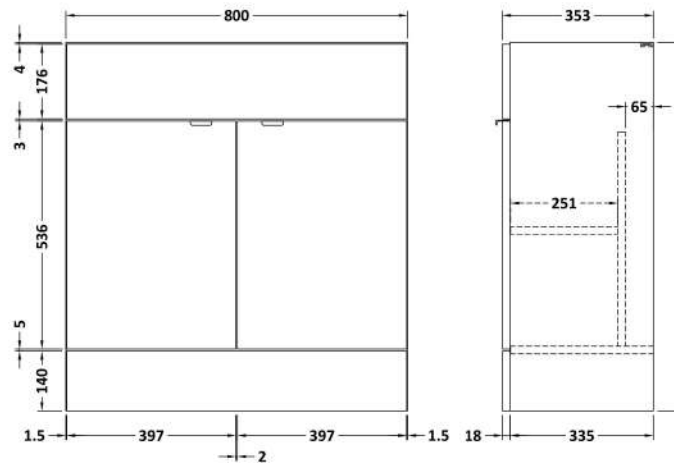

Sales Code: CBI3028

Description: 800mm Fd Vanity Unit & Basin

Packaging Details

Barcode: 5056678453636

Sales Code: OFF3009

Description: 800 Vanity Unit Full Depth

Product Dimensions

Height (mm):	864
Width (mm):	800
Depth (mm):	355
Nett Weight (kg):	24.5

Packaging Dimensions

Height (mm):	375
Width (mm):	825
Depth (mm):	900
Gross Weight (kg):	25

Packaging Data

Box Colour:	Brown Cardboard Box
Box Qty:	1
Label Size:	100 x 50
Label Colour:	White Label
Label Qty:	2

Outer Box Dimensions (If Applicable)

Height (mm):	
Width (mm):	
Depth (mm):	
Gross Weight (kg):	
Barcode:	5056678436806

Product Details

Country of Origin:	United Kingdom
Fitting Instruction:	No
CE & UKCA:	N/A
FSC Certified Materials:	Yes
Colour:	Bleached Cuneo Oak
Construction Method:	Cam & Wood Dowel
Construction Type:	Rigid
Cabinet Finish:	MFC Textured Woodgrain
Fascia Finish:	MFC Textured Woodgrain
Cabinet Thickness (mm):	18
Fascia Thickness (mm):	18
Drawer Included:	No
Drawer Type:	Not Applicable
No of Shelves:	1
Hinge Type:	95 Degree Clip-On Soft Close
Hinge Included:	Yes
Adjustable Legs:	No
Fixings Included:	Yes
Handle Style:	Contemporary
Waste Shroud:	No
Handle Included:	Yes
Handle Type:	Wrapover

Sales Code: PMB315

Description: 800 Rear Tap Basin 1Th

Product Dimensions

Height (mm):	355
Width (mm):	803
Depth (mm):	135
Nett Weight (kg):	12

Packaging Dimensions

Height (mm):	200
Width (mm):	420
Depth (mm):	855
Gross Weight (kg):	12