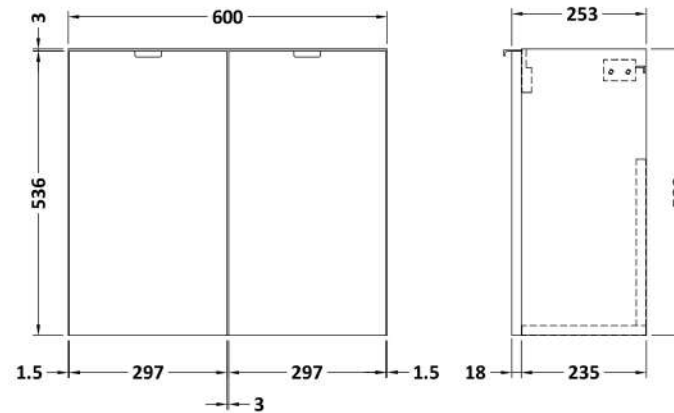

Sales Code: CBI3029

Description: 600 2-Door Wall Hung Unit & Basin

Packaging Details

Barcode: 5056678453650

Sales Code: OFF3067

Description: 600 2-Door Wall Hung Unit

Product Dimensions

Height (mm):	540
Width (mm):	600
Depth (mm):	283
Nett Weight (kg):	11

Packaging Dimensions

Height (mm):	375
Width (mm):	620
Depth (mm):	560
Gross Weight (kg):	11.5

Packaging Data

Box Colour:	Brown Cardboard Box
Box Qty:	1
Label Size:	100 x 50
Label Colour:	White Label
Label Qty:	2

Sales Code: PMB303

Description: 600 Side Tap Basin 1Th (602.5X255x40)

Product Dimensions

Height (mm):	255
Width (mm):	603
Depth (mm):	135
Nett Weight (kg):	9

Packaging Dimensions

Height (mm):	305
Width (mm):	205
Depth (mm):	655
Gross Weight (kg):	9

Packaging Data

Box Colour:	Brown Cardboard Box - Printed
Box Qty:	1
Label Size:	100 x 50
Label Colour:	White Label
Label Qty:	2

Outer Box Dimensions (If Applicable)

Height (mm):	
Width (mm):	
Depth (mm):	
Gross Weight (kg):	
Barcode:	5055369063048