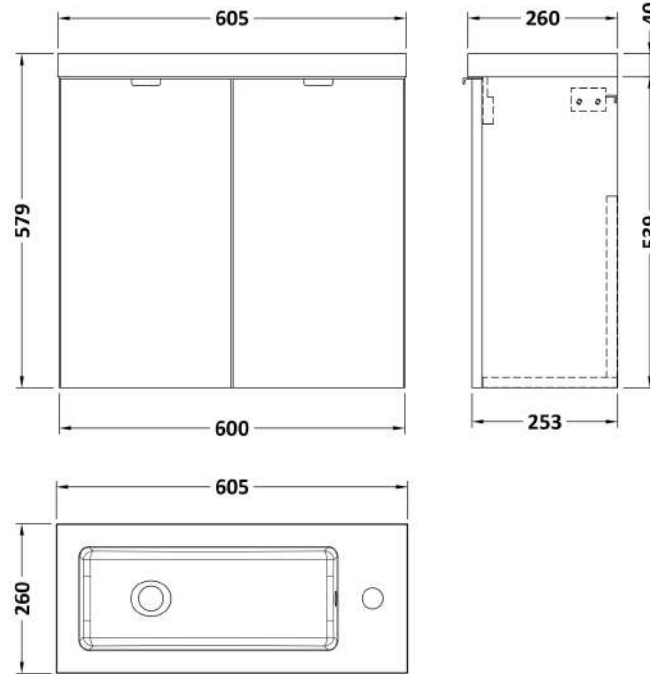

Sales Code: CBI3029

Description: 600 2-Door Wall Hung Unit & Basin

Packaging Details

Barcode: 5056678453650

Sales Code: OFF3067

Description: 600 2-Door Wall Hung Unit

Product Dimensions

Height (mm):	540
Width (mm):	600
Depth (mm):	283
Nett Weight (kg):	11

Packaging Dimensions

Height (mm):	375
Width (mm):	620
Depth (mm):	560
Gross Weight (kg):	11.5

Packaging Data

Box Colour:	Brown Cardboard Box
Box Qty:	1
Label Size:	100 x 50
Label Colour:	White Label
Label Qty:	2

Outer Box Dimensions (If Applicable)

Height (mm):	
Width (mm):	
Depth (mm):	
Gross Weight (kg):	
Barcode:	5056678437070

Product Details

Country of Origin:	United Kingdom
Fitting Instruction:	No
CE & UKCA:	N/A
FSC Certified Materials:	Yes
Colour:	Bleached Cuneo Oak
Construction Method:	Cam & Wood Dowel
Construction Type:	Rigid
Cabinet Finish:	MFC Textured Woodgrain
Fascia Finish:	MFC Textured Woodgrain
Cabinet Thickness (mm):	18
Fascia Thickness (mm):	18
Drawer Included:	No
Drawer Type:	Not Applicable
No of Shelves:	0
Hinge Type:	95 Degree Clip-On Soft Close
Hinge Included:	Yes, Supplied
Adjustable Legs:	No, Not Required
Fixings Included:	Yes
Handle Style:	Modern
Waste Shroud:	No
Handle Included:	Yes, Supplied
Handle Type:	Wrapover

Sales Code: PMB303

Description: 600 Side Tap Basin 1Th (602.5X255x40)

Product Dimensions

Height (mm):	255
Width (mm):	603
Depth (mm):	135
Nett Weight (kg):	9

Packaging Dimensions

Height (mm):	305
Width (mm):	205
Depth (mm):	655
Gross Weight (kg):	9