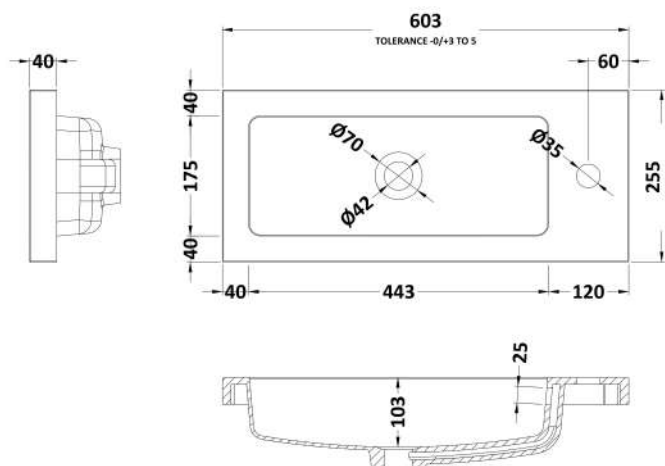

Packaging Dimensions

Height (mm):	375
Width (mm):	620
Depth (mm):	560
Gross Weight (kg):	11.5

Packaging Data

Box Colour:	Brown Cardboard Box
Box Qty:	1
Label Size:	100 x 50
Label Colour:	White Label
Label Qty:	2

Outer Box Dimensions (If Applicable)

Height (mm):	
Width (mm):	
Depth (mm):	
Gross Weight (kg):	
Barcode:	5056678437070

Product Details

Country of Origin:	United Kingdom
Fitting Instruction:	No
CE & UKCA:	N/A
FSC Certified Materials:	Yes
Colour:	Bleached Cuneo Oak
Construction Method:	Cam & Wood Dowel
Construction Type:	Rigid
Cabinet Finish:	MFC Textured Woodgrain
Fascia Finish:	MFC Textured Woodgrain
Cabinet Thickness (mm):	18
Fascia Thickness (mm):	18
Drawer Included:	No
Drawer Type:	Not Applicable
No of Shelves:	0
Hinge Type:	95 Degree Clip-On Soft Close
Hinge Included:	Yes, Supplied
Adjustable Legs:	No, Not Required
Fixings Included:	Yes
Handle Style:	Modern
Waste Shroud:	No
Handle Included:	Yes, Supplied
Handle Type:	Wrapover

Sales Code: PMB303

Description: 600 Side Tap Basin 1Th (602.5X255x40)

Product Dimensions

Height (mm):	255
Width (mm):	603
Depth (mm):	135
Nett Weight (kg):	9

Packaging Dimensions

Height (mm):	305
Width (mm):	205
Depth (mm):	655
Gross Weight (kg):	9

Packaging Data

Box Colour:	Brown Cardboard Box - Printed
Box Qty:	1
Label Size:	100 x 50
Label Colour:	White Label
Label Qty:	2

Outer Box Dimensions (If Applicable)

Height (mm):	
Width (mm):	
Depth (mm):	
Gross Weight (kg):	
Barcode:	5055369063048