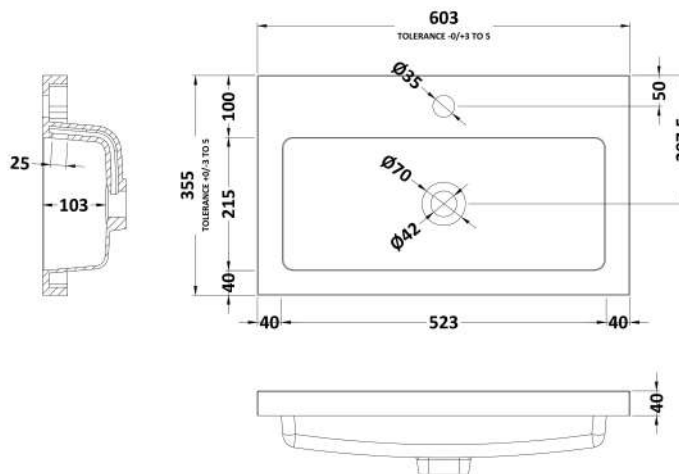

Packaging Dimensions

Height (mm):	375
Width (mm):	620
Depth (mm):	560
Gross Weight (kg):	21.5

Packaging Data

Box Colour:	Brown Cardboard Box
Box Qty:	1
Label Size:	100 x 50
Label Colour:	White Label
Label Qty:	2

Outer Box Dimensions (If Applicable)

Height (mm):	
Width (mm):	
Depth (mm):	
Gross Weight (kg):	
Barcode:	5056678436936

Product Details

Country of Origin:	United Kingdom
Fitting Instruction:	No
CE & UKCA:	N/A
FSC Certified Materials:	Yes
Colour:	Bleached Cuneo Oak
Construction Method:	Cam & Wood Dowel
Construction Type:	Rigid
Cabinet Finish:	MFC Textured Woodgrain
Fascia Finish:	MFC Textured Woodgrain
Cabinet Thickness (mm):	18
Fascia Thickness (mm):	18
Drawer Included:	Yes
Drawer Type:	80mm High Metal Softclose
No of Shelves:	0
Hinge Type:	Not Applicable
Hinge Included:	Not Applicable
Adjustable Legs:	No, Not Required
Fixings Included:	Yes
Handle Style:	Modern
Waste Shroud:	Yes
Handle Included:	Yes, Supplied
Handle Type:	Wrapover

Sales Code: PMB313

Description: 600 Rear Tap Basin 1Th

Product Dimensions

Height (mm):	355
Width (mm):	603
Depth (mm):	135
Nett Weight (kg):	9.66

Packaging Dimensions

Height (mm):	410
Width (mm):	200
Depth (mm):	650
Gross Weight (kg):	9.66

Packaging Data

Box Colour:	Brown Cardboard Box - Printed
Box Qty:	1
Label Size:	100 x 50
Label Colour:	White Label
Label Qty:	2

Outer Box Dimensions (If Applicable)

Height (mm):	
Width (mm):	
Depth (mm):	
Gross Weight (kg):	
Barcode:	5055369071982