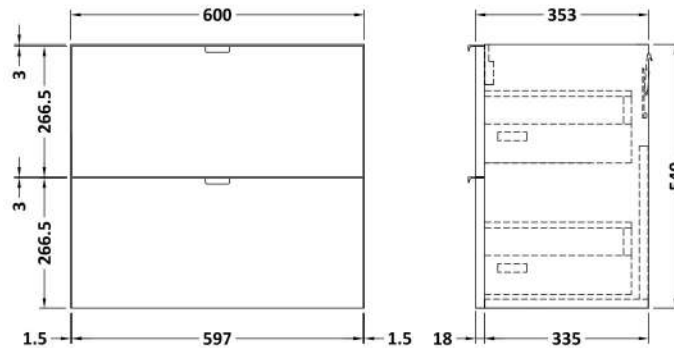

Sales Code: CBI3030

Description: 600 Wall Hung 2-Drawer Unit & Basin

Packaging Details

Barcode: 5056678453667

Sales Code: OFF3037

Description: 600 2-Drawer Wall Hung Unit (355mm)

Product Dimensions

Height (mm):	540
Width (mm):	600
Depth (mm):	383
Nett Weight (kg):	21

Packaging Dimensions

Height (mm):	375
Width (mm):	620
Depth (mm):	560
Gross Weight (kg):	21.5

Packaging Data

Box Colour:	Brown Cardboard Box
Box Qty:	1
Label Size:	100 x 50
Label Colour:	White Label
Label Qty:	2

Sales Code: PMB313

Description: 600 Rear Tap Basin 1Th

Product Dimensions

Height (mm):	355
Width (mm):	603
Depth (mm):	135
Nett Weight (kg):	9.66

Packaging Dimensions

Height (mm):	410
Width (mm):	200
Depth (mm):	650
Gross Weight (kg):	9.66

Packaging Data

Box Colour:	Brown Cardboard Box - Printed
Box Qty:	1
Label Size:	100 x 50
Label Colour:	White Label
Label Qty:	2

Outer Box Dimensions (If Applicable)

Height (mm):	
Width (mm):	
Depth (mm):	
Gross Weight (kg):	
Barcode:	5055369071982