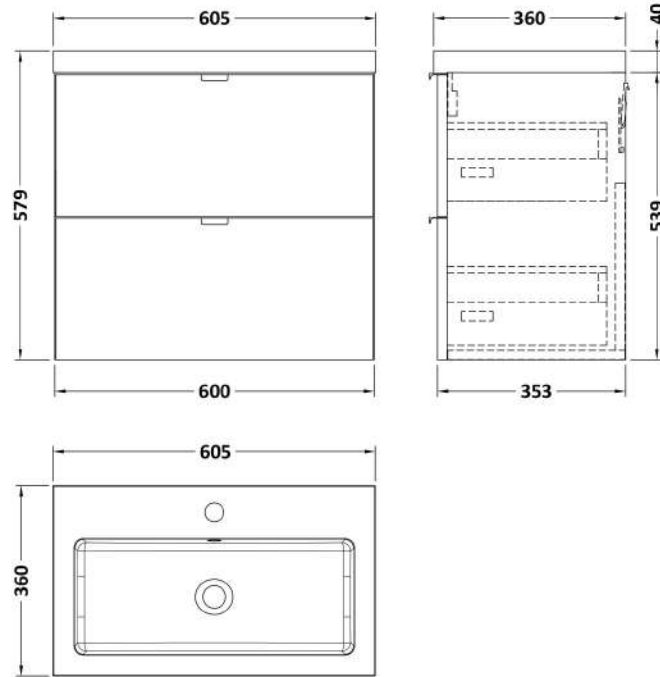

Sales Code: CBI3030

Description: 600 Wall Hung 2-Drawer Unit & Basin

Packaging Details

Barcode: 5056678453667

Sales Code: OFF3037

Description: 600 2-Drawer Wall Hung Unit (355mm)

Product Dimensions

Height (mm):	540
Width (mm):	600
Depth (mm):	383
Nett Weight (kg):	21

Packaging Dimensions

Height (mm):	375
Width (mm):	620
Depth (mm):	560
Gross Weight (kg):	21.5

Packaging Data

Box Colour:	Brown Cardboard Box
Box Qty:	1
Label Size:	100 x 50
Label Colour:	White Label
Label Qty:	2

Outer Box Dimensions (If Applicable)

Height (mm):	
Width (mm):	
Depth (mm):	
Gross Weight (kg):	
Barcode:	5056678436936

Product Details

Country of Origin:	United Kingdom
Fitting Instruction:	No
CE & UKCA:	N/A
FSC Certified Materials:	Yes
Colour:	Bleached Cuneo Oak
Construction Method:	Cam & Wood Dowel
Construction Type:	Rigid
Cabinet Finish:	MFC Textured Woodgrain
Fascia Finish:	MFC Textured Woodgrain
Cabinet Thickness (mm):	18
Fascia Thickness (mm):	18
Drawer Included:	Yes
Drawer Type:	80mm High Metal Softclose
No of Shelves:	0
Hinge Type:	Not Applicable
Hinge Included:	Not Applicable
Adjustable Legs:	No, Not Required
Fixings Included:	Yes
Handle Style:	Modern
Waste Shroud:	Yes
Handle Included:	Yes, Supplied
Handle Type:	Wrapover

Sales Code: PMB313

Description: 600 Rear Tap Basin 1Th

Product Dimensions

Height (mm):	355
Width (mm):	603
Depth (mm):	135
Nett Weight (kg):	9.66

Packaging Dimensions

Height (mm):	410
Width (mm):	200
Depth (mm):	650
Gross Weight (kg):	9.66