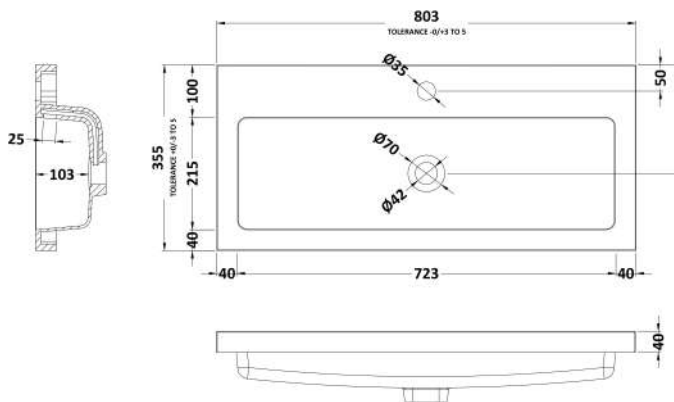

### Product Dimensions

Height (mm):	540
Width (mm):	800
Depth (mm):	383
Nett Weight (kg):	25.5

### Packaging Dimensions

Height (mm):	375
Width (mm):	820
Depth (mm):	560
Gross Weight (kg):	26

### Outer Box Dimensions (If Applicable)

Height (mm):	
Width (mm):	
Depth (mm):	
Gross Weight (kg):	
Barcode:	5056678436943

### Product Dimensions

Height (mm):	355
Width (mm):	803
Depth (mm):	135
Nett Weight (kg):	12