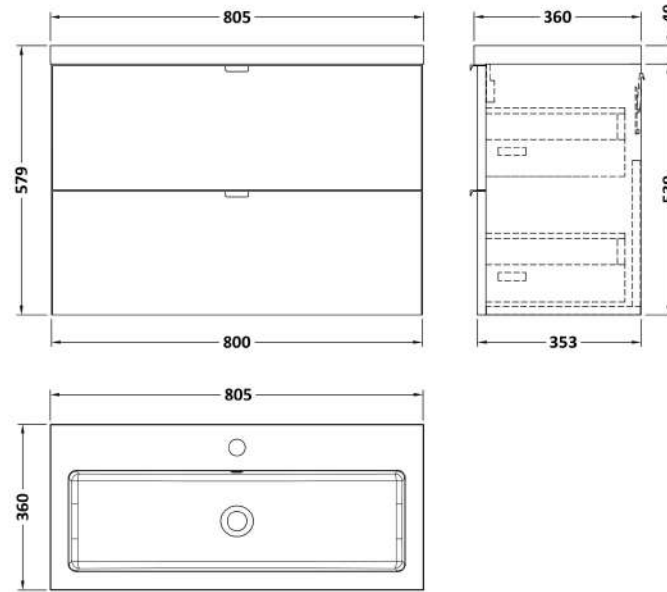

Sales Code: CBI3031

Description: 800 Wall Hung 2-Drawer Unit & Basin

Packaging Details

Barcode: 5056678453681