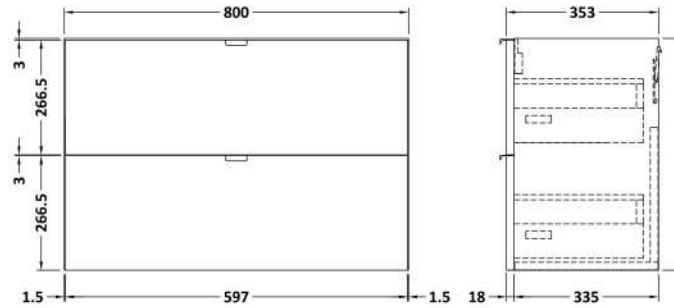

### Product Dimensions

Height (mm):	540
Width (mm):	800
Depth (mm):	383
Nett Weight (kg):	25.5

### Packaging Dimensions

Height (mm):	375
Width (mm):	820
Depth (mm):	560
Gross Weight (kg):	26

### Product Dimensions

Height (mm):	355
Width (mm):	803
Depth (mm):	135
Nett Weight (kg):	12

### Packaging Dimensions

Height (mm):	200
Width (mm):	420
Depth (mm):	855
Gross Weight (kg):	12