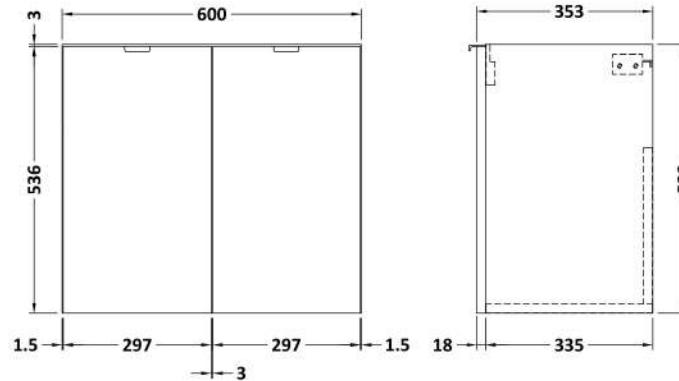

Sales Code: CBI3033

Description: 1200 Wh 4-Door Vanity W/Double Basin

Packaging Details

Barcode: 5056678453728

Sales Code: OFF3066

Description: 600 Wall Hung 2-Door Unit

Product Dimensions

Height (mm):	540
Width (mm):	600
Depth (mm):	383
Nett Weight (kg):	13

Packaging Dimensions

Height (mm):	375
Width (mm):	625
Depth (mm):	560
Gross Weight (kg):	13.5

Packaging Data

Box Colour:	Brown Cardboard Box
Box Qty:	1
Label Size:	100 x 50
Label Colour:	White Label
Label Qty:	2

Sales Code: PMB425

Description: Double Polymarble Basin 1205 X 360

Product Dimensions

Height (mm):	450
Width (mm):	1205
Depth (mm):	157
Nett Weight (kg):	18.12

Packaging Dimensions

Height (mm):	100
Width (mm):	1205
Depth (mm):	360
Gross Weight (kg):	18.12

Packaging Data

Box Colour:	Brown Cardboard Box - Printed
Box Qty:	1
Label Size:	100 x 50
Label Colour:	White Label
Label Qty:	2

Outer Box Dimensions (If Applicable)

Height (mm):	
Width (mm):	
Depth (mm):	
Gross Weight (kg):	
Barcode:	5056211815143