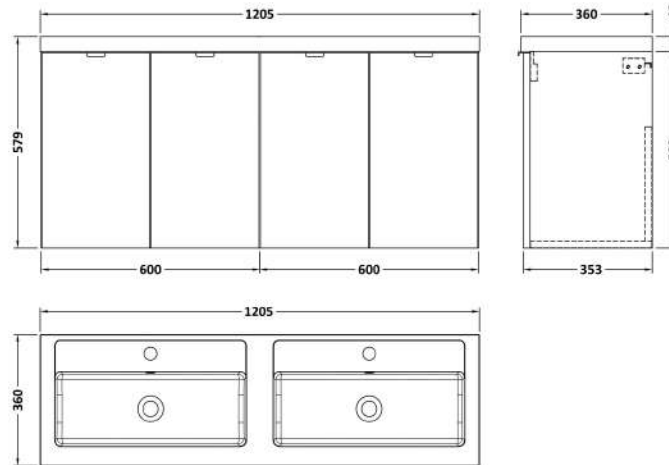

Sales Code: CBI3033

Description: 1200 Wh 4-Door Vanity W/Double Basin

Packaging Details

Barcode: 5056678453728

Sales Code: OFF3066

Description: 600 Wall Hung 2-Door Unit

Product Dimensions

Height (mm):	540
Width (mm):	600
Depth (mm):	383
Nett Weight (kg):	13

Packaging Dimensions

Height (mm):	375
Width (mm):	625
Depth (mm):	560
Gross Weight (kg):	13.5

Packaging Data

Box Colour:	Brown Cardboard Box
Box Qty:	1
Label Size:	100 x 50
Label Colour:	White Label
Label Qty:	2

Outer Box Dimensions (If Applicable)

Height (mm):	
Width (mm):	
Depth (mm):	
Gross Weight (kg):	
Barcode:	5056678437063

Product Details

Country of Origin:	United Kingdom
Fitting Instruction:	No
CE & UKCA:	N/A
FSC Certified Materials:	Yes
Colour:	Bleached Cuneo Oak
Construction Method:	Cam & Wood Dowel
Construction Type:	Rigid
Cabinet Finish:	MFC Textured Woodgrain
Fascia Finish:	MFC Textured Woodgrain
Cabinet Thickness (mm):	18
Fascia Thickness (mm):	18
Drawer Included:	No
Drawer Type:	Not Applicable
No of Shelves:	0
Hinge Type:	95 Degree Clip-On Soft Close
Hinge Included:	Yes, Supplied
Adjustable Legs:	No, Not Required
Fixings Included:	Yes
Handle Style:	Modern
Waste Shroud:	No
Handle Included:	Yes, Supplied
Handle Type:	Wrapover

Sales Code: PMB425

Description: Double Polymarble Basin 1205 X 360

Product Dimensions

Height (mm):	450
Width (mm):	1205
Depth (mm):	157
Nett Weight (kg):	18.12

Packaging Dimensions

Height (mm):	100
Width (mm):	1205
Depth (mm):	360
Gross Weight (kg):	18.12