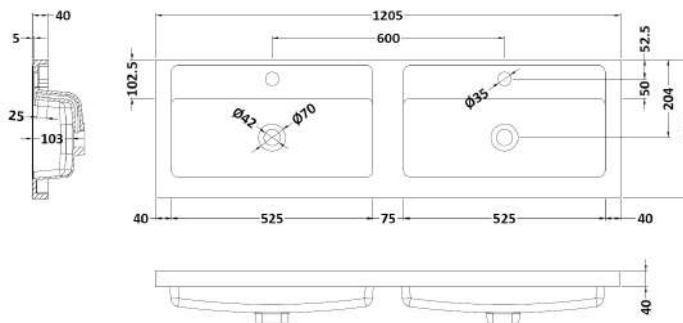

Packaging Dimensions

Height (mm):	375
Width (mm):	625
Depth (mm):	560
Gross Weight (kg):	13.5

Packaging Data

Box Colour:	Brown Cardboard Box
Box Qty:	1
Label Size:	100 x 50
Label Colour:	White Label
Label Qty:	2

Outer Box Dimensions (If Applicable)

Height (mm):	
Width (mm):	
Depth (mm):	
Gross Weight (kg):	
Barcode:	5056678437063

Product Details

Country of Origin:	United Kingdom
Fitting Instruction:	No
CE & UKCA:	N/A
FSC Certified Materials:	Yes
Colour:	Bleached Cuneo Oak
Construction Method:	Cam & Wood Dowel
Construction Type:	Rigid
Cabinet Finish:	MFC Textured Woodgrain
Fascia Finish:	MFC Textured Woodgrain
Cabinet Thickness (mm):	18
Fascia Thickness (mm):	18
Drawer Included:	No
Drawer Type:	Not Applicable
No of Shelves:	0
Hinge Type:	95 Degree Clip-On Soft Close
Hinge Included:	Yes, Supplied
Adjustable Legs:	No, Not Required
Fixings Included:	Yes
Handle Style:	Modern
Waste Shroud:	No
Handle Included:	Yes, Supplied
Handle Type:	Wrapover

Sales Code: PMB425

Description: Double Polymarble Basin 1205 X 360

Product Dimensions

Height (mm):	450
Width (mm):	1205
Depth (mm):	157
Nett Weight (kg):	18.12

Packaging Dimensions

Height (mm):	100
Width (mm):	1205
Depth (mm):	360
Gross Weight (kg):	18.12

Packaging Data

Box Colour:	Brown Cardboard Box - Printed
Box Qty:	1
Label Size:	100 x 50
Label Colour:	White Label
Label Qty:	2

Outer Box Dimensions (If Applicable)

Height (mm):	
Width (mm):	
Depth (mm):	
Gross Weight (kg):	
Barcode:	5056211815143