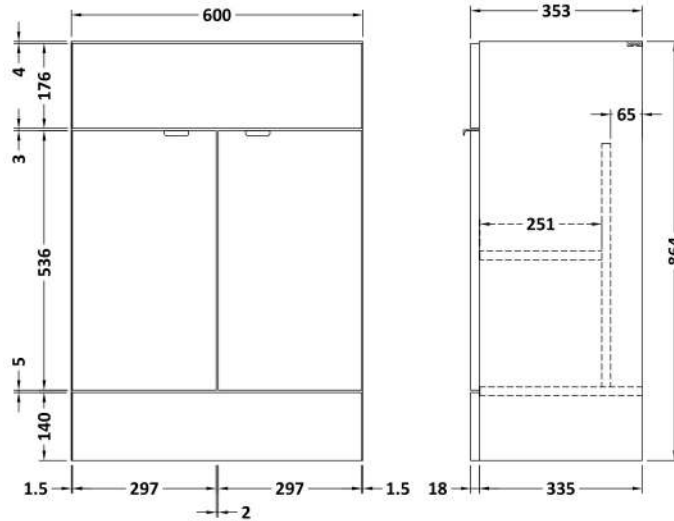

Sales Code: CBI3034

Description: 1200 Fs 4-Door Vanity W/Double Basin

Packaging Details

Barcode: 5056678453742

Sales Code: OFF3008

Description: 600 Vanity Unit Full Depth

Product Dimensions

Height (mm):	864
Width (mm):	600
Depth (mm):	355
Nett Weight (kg):	20.5

Packaging Dimensions

Height (mm):	375
Width (mm):	625
Depth (mm):	900
Gross Weight (kg):	21

Packaging Data

Box Colour:	Brown Cardboard Box
Box Qty:	1
Label Size:	100 x 50
Label Colour:	White Label
Label Qty:	2

Sales Code: PMB425

Description: Double Polymarble Basin 1205 X 360

Product Dimensions

Height (mm):	450
Width (mm):	1205
Depth (mm):	157
Nett Weight (kg):	18.12

Packaging Dimensions

Height (mm):	100
Width (mm):	1205
Depth (mm):	360
Gross Weight (kg):	18.12

Packaging Data

Box Colour:	Brown Cardboard Box - Printed
Box Qty:	1
Label Size:	100 x 50
Label Colour:	White Label
Label Qty:	2

Outer Box Dimensions (If Applicable)

Height (mm):	
Width (mm):	
Depth (mm):	
Gross Weight (kg):	
Barcode:	5056211815143