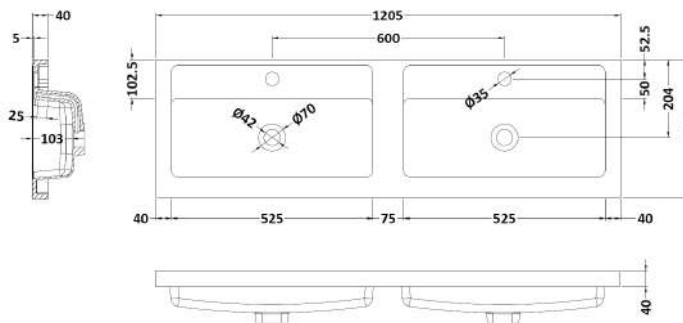

Packaging Dimensions

Height (mm):	375
Width (mm):	625
Depth (mm):	900
Gross Weight (kg):	21

Packaging Data

Box Colour:	Brown Cardboard Box
Box Qty:	1
Label Size:	100 x 50
Label Colour:	White Label
Label Qty:	2

Outer Box Dimensions (If Applicable)

Height (mm):	
Width (mm):	
Depth (mm):	
Gross Weight (kg):	
Barcode:	5056678436790

Product Details

Country of Origin:	United Kingdom
Fitting Instruction:	No
CE & UKCA:	N/A
FSC Certified Materials:	Yes
Colour:	Bleached Cuneo Oak
Construction Method:	Cam & Wood Dowel
Construction Type:	Rigid
Cabinet Finish:	MFC Textured Woodgrain
Fascia Finish:	MFC Textured Woodgrain
Cabinet Thickness (mm):	18
Fascia Thickness (mm):	18
Drawer Included:	No
Drawer Type:	Not Applicable
No of Shelves:	1
Hinge Type:	95 Degree Clip-On Soft Close
Hinge Included:	Yes
Adjustable Legs:	No
Fixings Included:	Yes
Handle Style:	Contemporary
Waste Shroud:	No
Handle Included:	Yes
Handle Type:	Wrapover

Sales Code: PMB425

Description: Double Polymarble Basin 1205 X 360

Product Dimensions

Height (mm):	450
Width (mm):	1205
Depth (mm):	157
Nett Weight (kg):	18.12

Packaging Dimensions

Height (mm):	100
Width (mm):	1205
Depth (mm):	360
Gross Weight (kg):	18.12

Packaging Data

Box Colour:	Brown Cardboard Box - Printed
Box Qty:	1
Label Size:	100 x 50
Label Colour:	White Label
Label Qty:	2

Outer Box Dimensions (If Applicable)

Height (mm):	
Width (mm):	
Depth (mm):	
Gross Weight (kg):	
Barcode:	5056211815143