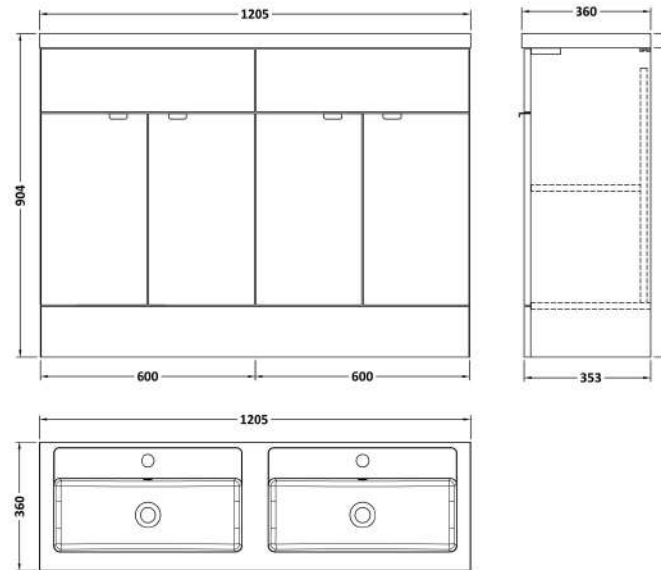

Sales Code: CBI3034

Description: 1200 Fs 4-Door Vanity W/Double Basin

Packaging Details

Barcode: 5056678453742

Sales Code: OFF3008

Description: 600 Vanity Unit Full Depth

Product Dimensions

Height (mm):	864
Width (mm):	600
Depth (mm):	355
Nett Weight (kg):	20.5

Packaging Dimensions

Height (mm):	375
Width (mm):	625
Depth (mm):	900
Gross Weight (kg):	21

Packaging Data

Box Colour:	Brown Cardboard Box
Box Qty:	1
Label Size:	100 x 50
Label Colour:	White Label
Label Qty:	2

Outer Box Dimensions (If Applicable)

Height (mm):	
Width (mm):	
Depth (mm):	
Gross Weight (kg):	
Barcode:	5056678436790

Product Details

Country of Origin:	United Kingdom
Fitting Instruction:	No
CE & UKCA:	N/A
FSC Certified Materials:	Yes
Colour:	Bleached Cuneo Oak
Construction Method:	Cam & Wood Dowel
Construction Type:	Rigid
Cabinet Finish:	MFC Textured Woodgrain
Fascia Finish:	MFC Textured Woodgrain
Cabinet Thickness (mm):	18
Fascia Thickness (mm):	18
Drawer Included:	No
Drawer Type:	Not Applicable
No of Shelves:	1
Hinge Type:	95 Degree Clip-On Soft Close
Hinge Included:	Yes
Adjustable Legs:	No
Fixings Included:	Yes
Handle Style:	Contemporary
Waste Shroud:	No
Handle Included:	Yes
Handle Type:	Wrapover

Sales Code: PMB425

Description: Double Polymarble Basin 1205 X 360

Product Dimensions

Height (mm):	450
Width (mm):	1205
Depth (mm):	157
Nett Weight (kg):	18.12

Packaging Dimensions

Height (mm):	100
Width (mm):	1205
Depth (mm):	360
Gross Weight (kg):	18.12