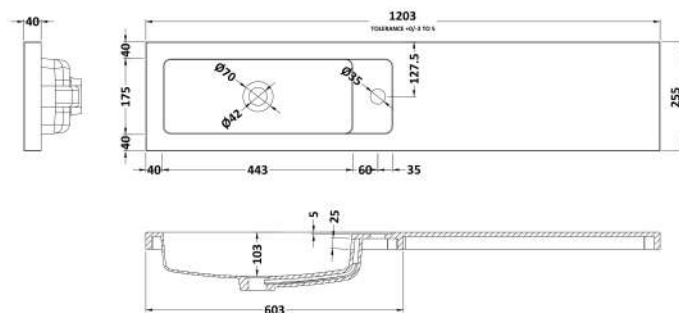

Packaging Dimensions

Height (mm):	375
Width (mm):	620
Depth (mm):	560
Gross Weight (kg):	11.5

Packaging Data

Box Colour:	Brown Cardboard Box
Box Qty:	1
Label Size:	100 x 50
Label Colour:	White Label
Label Qty:	2

Outer Box Dimensions (If Applicable)

Height (mm):	
Width (mm):	
Depth (mm):	
Gross Weight (kg):	
Barcode:	5056678437070

Product Details

Country of Origin:	United Kingdom
Fitting Instruction:	No
CE & UKCA:	N/A
FSC Certified Materials:	Yes
Colour:	Bleached Cuneo Oak
Construction Method:	Cam & Wood Dowel
Construction Type:	Rigid
Cabinet Finish:	MFC Textured Woodgrain
Fascia Finish:	MFC Textured Woodgrain
Cabinet Thickness (mm):	18
Fascia Thickness (mm):	18
Drawer Included:	No
Drawer Type:	Not Applicable
No of Shelves:	0
Hinge Type:	95 Degree Clip-On Soft Close
Hinge Included:	Yes, Supplied
Adjustable Legs:	No, Not Required
Fixings Included:	Yes
Handle Style:	Modern
Waste Shroud:	No
Handle Included:	Yes, Supplied
Handle Type:	Wrapover

Sales Code: PMB404

Description: 1200 Straight Polymarble Basin

Product Dimensions

Height (mm):	135
Width (mm):	1203
Depth (mm):	255
Nett Weight (kg):	14

Packaging Dimensions

Height (mm):	190
Width (mm):	320
Depth (mm):	1260
Gross Weight (kg):	14

Packaging Data

Box Colour:	Brown Cardboard Box - Printed
Box Qty:	1
Label Size:	100 x 50
Label Colour:	White Label
Label Qty:	2

Outer Box Dimensions (If Applicable)

Height (mm):	
Width (mm):	
Depth (mm):	
Gross Weight (kg):	
Barcode:	5055275812440