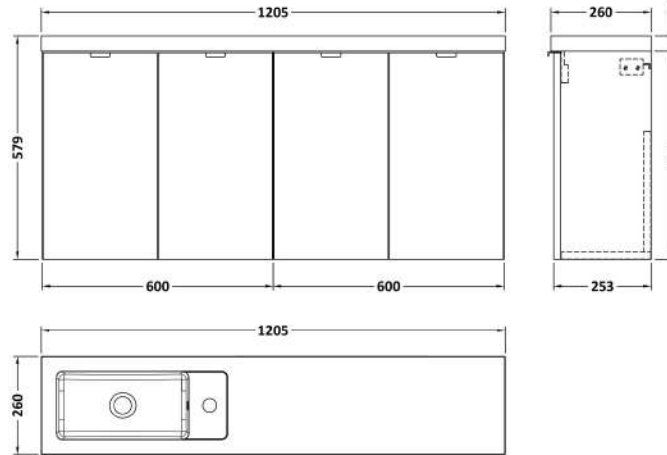

Sales Code: CBI3035

Description: 1200 Wh 4-Door Vanity W/Slimline Basin

Packaging Details

Barcode: 5056678453766

Sales Code: OFF3067

Description: 600 2-Door Wall Hung Unit

Product Dimensions

Height (mm):	540
Width (mm):	600
Depth (mm):	283
Nett Weight (kg):	11

Packaging Dimensions

Height (mm):	375
Width (mm):	620
Depth (mm):	560
Gross Weight (kg):	11.5

Packaging Data

Box Colour:	Brown Cardboard Box
Box Qty:	1
Label Size:	100 x 50
Label Colour:	White Label
Label Qty:	2

Outer Box Dimensions (If Applicable)

Height (mm):	
Width (mm):	
Depth (mm):	
Gross Weight (kg):	
Barcode:	5056678437070

Product Details

Country of Origin:	United Kingdom
Fitting Instruction:	No
CE & UKCA:	N/A
FSC Certified Materials:	Yes
Colour:	Bleached Cuneo Oak
Construction Method:	Cam & Wood Dowel
Construction Type:	Rigid
Cabinet Finish:	MFC Textured Woodgrain
Fascia Finish:	MFC Textured Woodgrain
Cabinet Thickness (mm):	18
Fascia Thickness (mm):	18
Drawer Included:	No
Drawer Type:	Not Applicable
No of Shelves:	0
Hinge Type:	95 Degree Clip-On Soft Close
Hinge Included:	Yes, Supplied
Adjustable Legs:	No, Not Required
Fixings Included:	Yes
Handle Style:	Modern
Waste Shroud:	No
Handle Included:	Yes, Supplied
Handle Type:	Wrapover

Sales Code: PMB404

Description: 1200 Straight Polymarble Basin

Product Dimensions

Height (mm):	135
Width (mm):	1203
Depth (mm):	255
Nett Weight (kg):	14

Packaging Dimensions

Height (mm):	190
Width (mm):	320
Depth (mm):	1260
Gross Weight (kg):	14