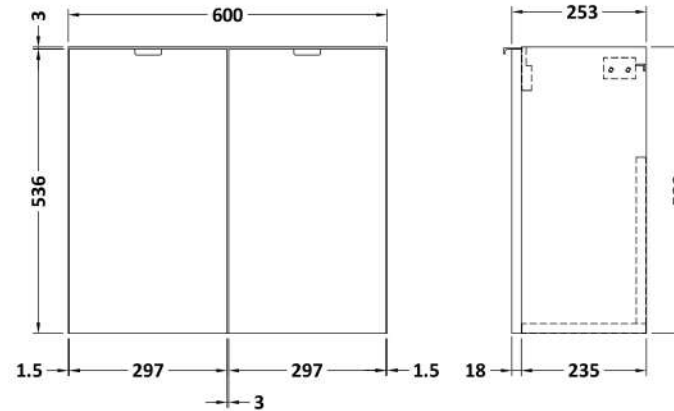

Sales Code: CBI3035

Description: 1200 Wh 4-Door Vanity W/Slimline Basin

Packaging Details

Barcode: 5056678453766

Sales Code: OFF3067

Description: 600 2-Door Wall Hung Unit

Product Dimensions

Height (mm):	540
Width (mm):	600
Depth (mm):	283
Nett Weight (kg):	11

Packaging Dimensions

Height (mm):	375
Width (mm):	620
Depth (mm):	560
Gross Weight (kg):	11.5

Packaging Data

Box Colour:	Brown Cardboard Box
Box Qty:	1
Label Size:	100 x 50
Label Colour:	White Label
Label Qty:	2

Sales Code: PMB404

Description: 1200 Straight Polymarble Basin

Product Dimensions

Height (mm):	135
Width (mm):	1203
Depth (mm):	255
Nett Weight (kg):	14

Packaging Dimensions

Height (mm):	190
Width (mm):	320
Depth (mm):	1260
Gross Weight (kg):	14

Packaging Data

Box Colour:	Brown Cardboard Box - Printed
Box Qty:	1
Label Size:	100 x 50
Label Colour:	White Label
Label Qty:	2

Outer Box Dimensions (If Applicable)

Height (mm):	
Width (mm):	
Depth (mm):	
Gross Weight (kg):	
Barcode:	5055275812440