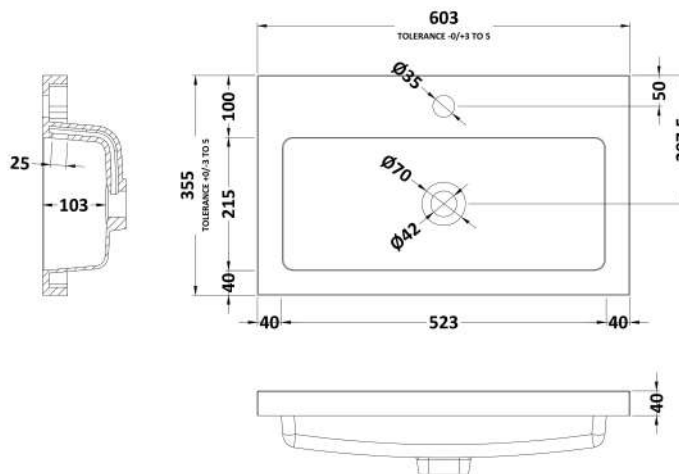

Packaging Dimensions

Height (mm):	375
Width (mm):	625
Depth (mm):	560
Gross Weight (kg):	13.5

Packaging Data

Box Colour:	Brown Cardboard Box
Box Qty:	1
Label Size:	100 x 50
Label Colour:	White Label
Label Qty:	2

Outer Box Dimensions (If Applicable)

Height (mm):	
Width (mm):	
Depth (mm):	
Gross Weight (kg):	
Barcode:	5056678437063

Product Details

Country of Origin:	United Kingdom
Fitting Instruction:	No
CE & UKCA:	N/A
FSC Certified Materials:	Yes
Colour:	Bleached Cuneo Oak
Construction Method:	Cam & Wood Dowel
Construction Type:	Rigid
Cabinet Finish:	MFC Textured Woodgrain
Fascia Finish:	MFC Textured Woodgrain
Cabinet Thickness (mm):	18
Fascia Thickness (mm):	18
Drawer Included:	No
Drawer Type:	Not Applicable
No of Shelves:	0
Hinge Type:	95 Degree Clip-On Soft Close
Hinge Included:	Yes, Supplied
Adjustable Legs:	No, Not Required
Fixings Included:	Yes
Handle Style:	Modern
Waste Shroud:	No
Handle Included:	Yes, Supplied
Handle Type:	Wrapover

Sales Code: PMB313

Description: 600 Rear Tap Basin 1Th

Product Dimensions

Height (mm):	355
Width (mm):	603
Depth (mm):	135
Nett Weight (kg):	9.66

Packaging Dimensions

Height (mm):	410
Width (mm):	200
Depth (mm):	650
Gross Weight (kg):	9.66

Packaging Data

Box Colour:	Brown Cardboard Box - Printed
Box Qty:	1
Label Size:	100 x 50
Label Colour:	White Label
Label Qty:	2

Outer Box Dimensions (If Applicable)

Height (mm):	
Width (mm):	
Depth (mm):	
Gross Weight (kg):	
Barcode:	5055369071982