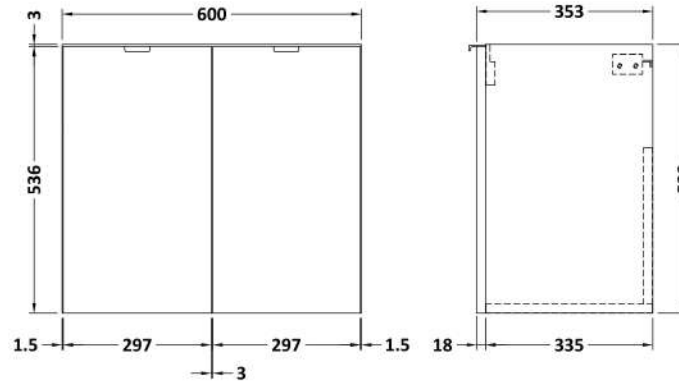

Sales Code: CBI3036

Description: 600 2-Door Wall Hung Unit & Basin

Packaging Details

Barcode: 5056678453773

Sales Code: OFF3066

Description: 600 Wall Hung 2-Door Unit

Product Dimensions

Height (mm):	540
Width (mm):	600
Depth (mm):	383
Nett Weight (kg):	13

Packaging Dimensions

Height (mm):	375
Width (mm):	625
Depth (mm):	560
Gross Weight (kg):	13.5

Packaging Data

Box Colour:	Brown Cardboard Box
Box Qty:	1
Label Size:	100 x 50
Label Colour:	White Label
Label Qty:	2

Sales Code: PMB313

Description: 600 Rear Tap Basin 1Th

Product Dimensions

Height (mm):	355
Width (mm):	603
Depth (mm):	135
Nett Weight (kg):	9.66

Packaging Dimensions

Height (mm):	410
Width (mm):	200
Depth (mm):	650
Gross Weight (kg):	9.66

Packaging Data

Box Colour:	Brown Cardboard Box - Printed
Box Qty:	1
Label Size:	100 x 50
Label Colour:	White Label
Label Qty:	2

Outer Box Dimensions (If Applicable)

Height (mm):	
Width (mm):	
Depth (mm):	
Gross Weight (kg):	
Barcode:	5055369071982