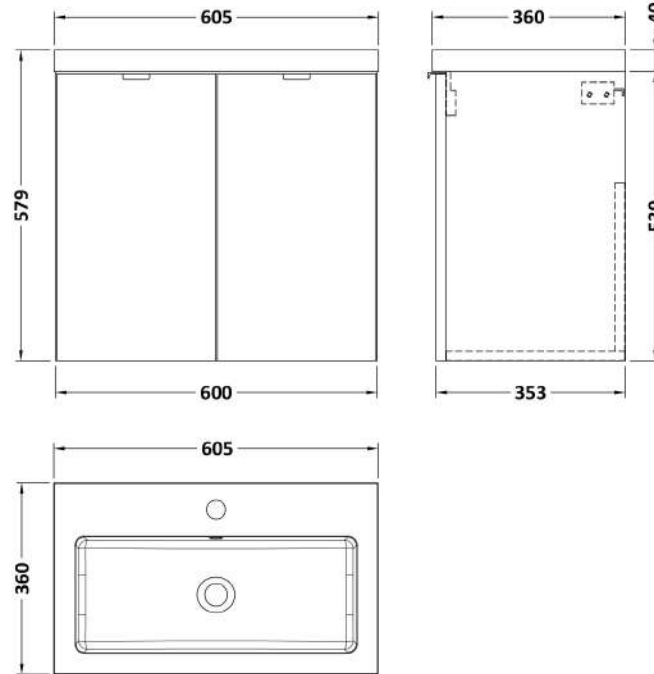

Sales Code: CBI3036

Description: 600 2-Door Wall Hung Unit & Basin

Packaging Details

Barcode: 5056678453773

Sales Code: OFF3066

Description: 600 Wall Hung 2-Door Unit

Product Dimensions

Height (mm):	540
Width (mm):	600
Depth (mm):	383
Nett Weight (kg):	13

Packaging Dimensions

Height (mm):	375
Width (mm):	625
Depth (mm):	560
Gross Weight (kg):	13.5

Packaging Data

Box Colour:	Brown Cardboard Box
Box Qty:	1
Label Size:	100 x 50
Label Colour:	White Label
Label Qty:	2

Outer Box Dimensions (If Applicable)

Height (mm):	
Width (mm):	
Depth (mm):	
Gross Weight (kg):	
Barcode:	5056678437063

Product Details

Country of Origin:	United Kingdom
Fitting Instruction:	No
CE & UKCA:	N/A
FSC Certified Materials:	Yes
Colour:	Bleached Cuneo Oak
Construction Method:	Cam & Wood Dowel
Construction Type:	Rigid
Cabinet Finish:	MFC Textured Woodgrain
Fascia Finish:	MFC Textured Woodgrain
Cabinet Thickness (mm):	18
Fascia Thickness (mm):	18
Drawer Included:	No
Drawer Type:	Not Applicable
No of Shelves:	0
Hinge Type:	95 Degree Clip-On Soft Close
Hinge Included:	Yes, Supplied
Adjustable Legs:	No, Not Required
Fixings Included:	Yes
Handle Style:	Modern
Waste Shroud:	No
Handle Included:	Yes, Supplied
Handle Type:	Wrapover

Sales Code: PMB313

Description: 600 Rear Tap Basin 1Th

Product Dimensions

Height (mm):	355
Width (mm):	603
Depth (mm):	135
Nett Weight (kg):	9.66

Packaging Dimensions

Height (mm):	410
Width (mm):	200
Depth (mm):	650
Gross Weight (kg):	9.66