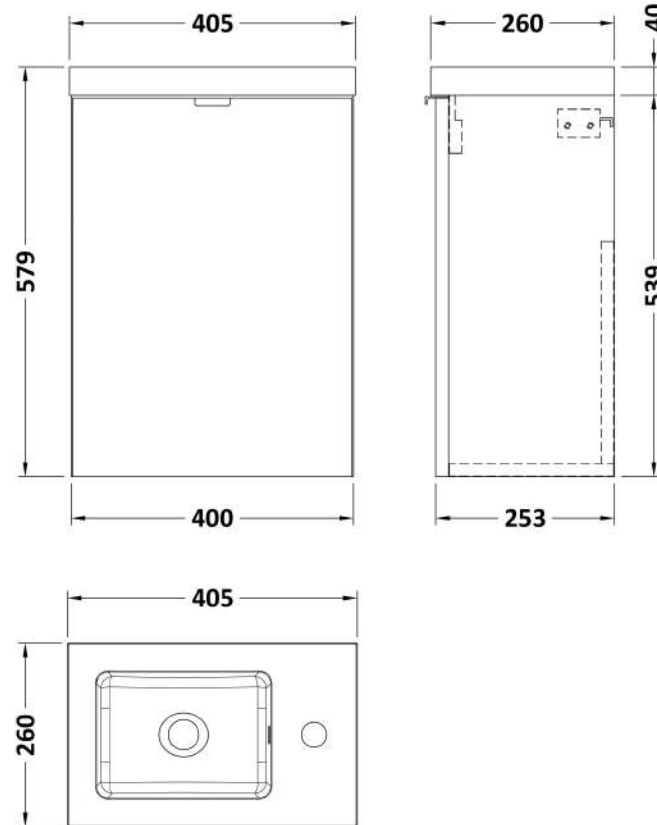

Sales Code: CBI3037

Description: 400 1-Door Wall Hung Unit & Basin

Packaging Details

Barcode: 5056678453797

Sales Code: OFF3031

Description: 400 1-Door Wall Hung Unit (255mm)

Product Dimensions

Height (mm):	540
Width (mm):	400
Depth (mm):	283
Nett Weight (kg):	8

Packaging Dimensions

Height (mm):	560
Width (mm):	420
Depth (mm):	275
Gross Weight (kg):	8.5

Packaging Data

Box Colour:	Brown Cardboard Box
Box Qty:	1
Label Size:	100 x 50
Label Colour:	White Label
Label Qty:	2

Outer Box Dimensions (If Applicable)

Height (mm):	
Width (mm):	
Depth (mm):	
Gross Weight (kg):	
Barcode:	5056678436875

Product Details

Country of Origin:	United Kingdom
Fitting Instruction:	No
CE & UKCA:	N/A
FSC Certified Materials:	Yes
Colour:	Bleached Cuneo Oak
Construction Method:	Cam & Wood Dowel
Construction Type:	Rigid
Cabinet Finish:	MFC Textured Woodgrain
Fascia Finish:	MFC Textured Woodgrain
Cabinet Thickness (mm):	18
Fascia Thickness (mm):	18
Drawer Included:	No
Drawer Type:	Not Applicable
No of Shelves:	0
Hinge Type:	95 Degree Clip-On Soft Close
Hinge Included:	Yes, Supplied
Adjustable Legs:	No, Not Required
Fixings Included:	Yes
Handle Style:	Modern
Waste Shroud:	No
Handle Included:	Yes, Supplied
Handle Type:	Wrapover

Sales Code: PMB301

Description: 400 Side Tap Basin 1Th (402.5X255x40)

Product Dimensions

Height (mm):	135
Width (mm):	403
Depth (mm):	255
Nett Weight (kg):	6.01

Packaging Dimensions

Height (mm):	315
Width (mm):	205
Depth (mm):	455
Gross Weight (kg):	6.01