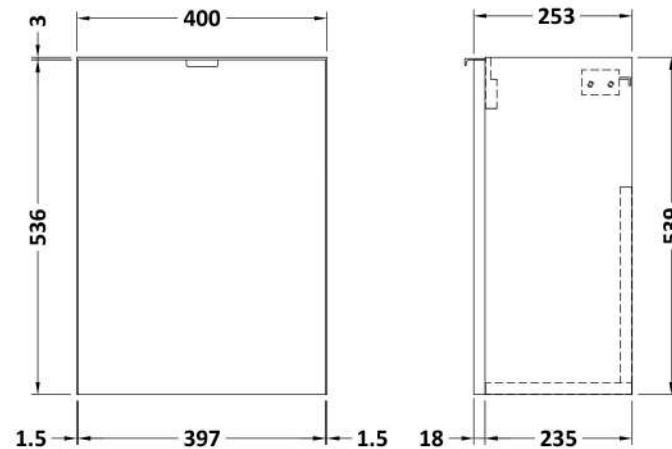

Sales Code: CBI3037

Description: 400 1-Door Wall Hung Unit & Basin

Packaging Details

Barcode: 5056678453797

Sales Code: OFF3031

Description: 400 1-Door Wall Hung Unit (255mm)

Product Dimensions

Height (mm):	540
Width (mm):	400
Depth (mm):	283
Nett Weight (kg):	8

Packaging Dimensions

Height (mm):	560
Width (mm):	420
Depth (mm):	275
Gross Weight (kg):	8.5

Packaging Data

Box Colour:	Brown Cardboard Box
Box Qty:	1
Label Size:	100 x 50
Label Colour:	White Label
Label Qty:	2

Sales Code: PMB301

Description: 400 Side Tap Basin 1Th (402.5X255x40)

Product Dimensions

Height (mm):	135
Width (mm):	403
Depth (mm):	255
Nett Weight (kg):	6.01

Packaging Dimensions

Height (mm):	315
Width (mm):	205
Depth (mm):	455
Gross Weight (kg):	6.01

Packaging Data

Box Colour:	
Box Qty:	
Label Size:	x
Label Colour:	
Label Qty:	

Outer Box Dimensions (If Applicable)

Height (mm):	
Width (mm):	
Depth (mm):	
Gross Weight (kg):	
Barcode:	5055369063024

Product Details