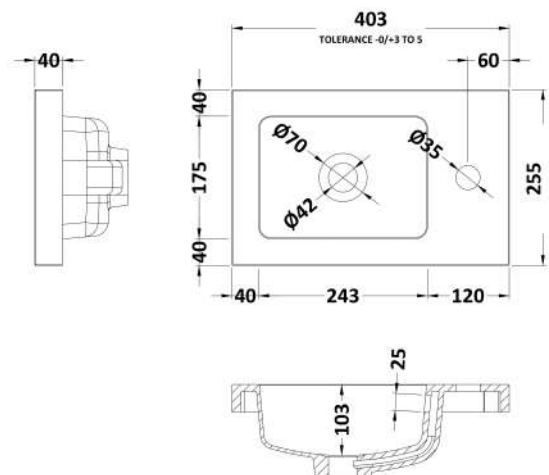

Packaging Dimensions

Height (mm):	560
Width (mm):	420
Depth (mm):	275
Gross Weight (kg):	8.5

Packaging Data

Box Colour:	Brown Cardboard Box
Box Qty:	1
Label Size:	100 x 50
Label Colour:	White Label
Label Qty:	2

Outer Box Dimensions (If Applicable)

Height (mm):	
Width (mm):	
Depth (mm):	
Gross Weight (kg):	
Barcode:	5056678436875

Product Details

Country of Origin:	United Kingdom
Fitting Instruction:	No
CE & UKCA:	N/A
FSC Certified Materials:	Yes
Colour:	Bleached Cuneo Oak
Construction Method:	Cam & Wood Dowel
Construction Type:	Rigid
Cabinet Finish:	MFC Textured Woodgrain
Fascia Finish:	MFC Textured Woodgrain
Cabinet Thickness (mm):	18
Fascia Thickness (mm):	18
Drawer Included:	No
Drawer Type:	Not Applicable
No of Shelves:	0
Hinge Type:	95 Degree Clip-On Soft Close
Hinge Included:	Yes, Supplied
Adjustable Legs:	No, Not Required
Fixings Included:	Yes
Handle Style:	Modern
Waste Shroud:	No
Handle Included:	Yes, Supplied
Handle Type:	Wrapover

Sales Code: PMB301

Description: 400 Side Tap Basin 1Th (402.5X255x40)

Product Dimensions

Height (mm):	135
Width (mm):	403
Depth (mm):	255
Nett Weight (kg):	6.01

Packaging Dimensions

Height (mm):	315
Width (mm):	205
Depth (mm):	455
Gross Weight (kg):	6.01

Packaging Data

Box Colour:	
Box Qty:	
Label Size:	x
Label Colour:	
Label Qty:	

Outer Box Dimensions (If Applicable)

Height (mm):	
Width (mm):	
Depth (mm):	
Gross Weight (kg):	
Barcode:	5055369063024

Product Details