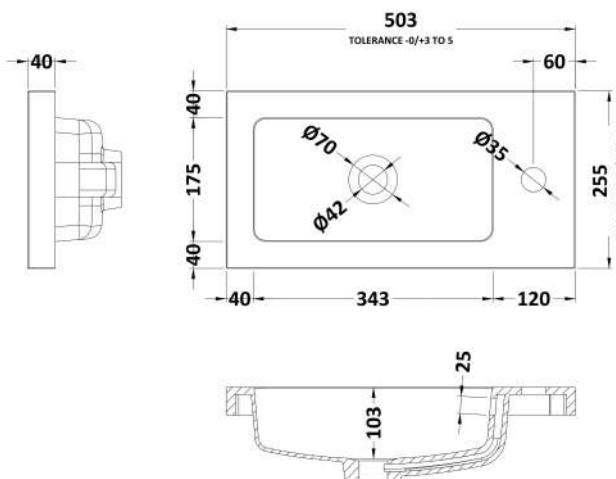

Packaging Dimensions

Height (mm):	275
Width (mm):	520
Depth (mm):	275
Gross Weight (kg):	10

Packaging Data

Box Colour:	Brown Cardboard Box
Box Qty:	1
Label Size:	100 x 50
Label Colour:	White Label
Label Qty:	2

Outer Box Dimensions (If Applicable)

Height (mm):	
Width (mm):	
Depth (mm):	
Gross Weight (kg):	
Barcode:	5056678436905

Product Details

Country of Origin:	United Kingdom
Fitting Instruction:	No
CE & UKCA:	N/A
FSC Certified Materials:	Yes
Colour:	Bleached Cuneo Oak
Construction Method:	Cam & Wood Dowel
Construction Type:	Rigid
Cabinet Finish:	MFC Textured Woodgrain
Fascia Finish:	MFC Textured Woodgrain
Cabinet Thickness (mm):	18
Fascia Thickness (mm):	18
Drawer Included:	No
Drawer Type:	Not Applicable
No of Shelves:	0
Hinge Type:	95 Degree Clip-On Soft Close
Hinge Included:	Yes, Supplied
Adjustable Legs:	No, Not Required
Fixings Included:	Yes
Handle Style:	Modern
Waste Shroud:	No
Handle Included:	Yes, Supplied
Handle Type:	Wrapover

Sales Code: PMB302

Description: 500 Side Tap Basin 1Th (502.5X255x40)

Product Dimensions

Height (mm):	255
Width (mm):	503
Depth (mm):	135
Nett Weight (kg):	8

Packaging Dimensions

Height (mm):	305
Width (mm):	205
Depth (mm):	555
Gross Weight (kg):	8

Packaging Data

Box Colour:	Brown Cardboard Box - Printed
Box Qty:	1
Label Size:	100 x 50
Label Colour:	White Label
Label Qty:	2

Outer Box Dimensions (If Applicable)

Height (mm):	
Width (mm):	
Depth (mm):	
Gross Weight (kg):	
Barcode:	5055369063031