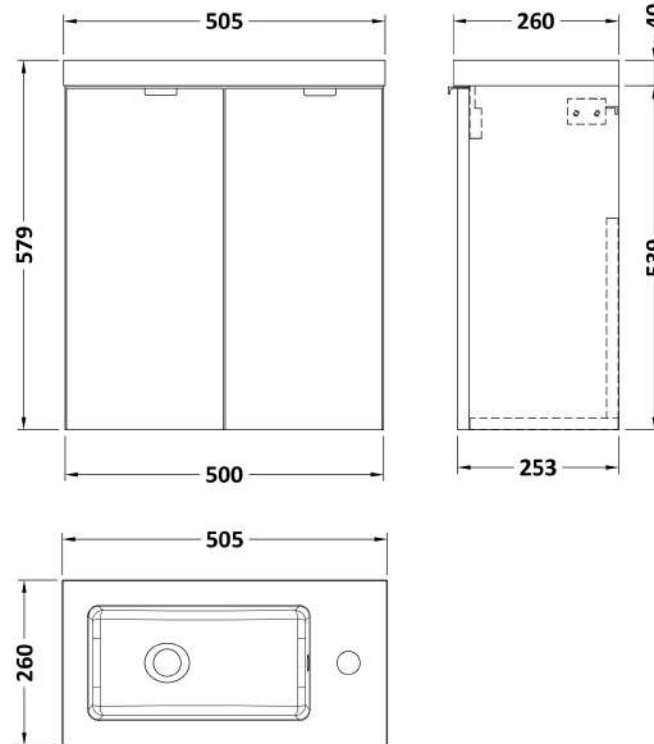

Sales Code: CBI3038

Description: 500 2-Door Wall Hung Unit & Basin

Packaging Details

Barcode: 5056678453803

Sales Code: OFF3034

Description: 500 2-Door Wall Hung Unit (255mm)

Product Dimensions

Height (mm):	540
Width (mm):	500
Depth (mm):	283
Nett Weight (kg):	9.5

Packaging Dimensions

Height (mm):	275
Width (mm):	520
Depth (mm):	275
Gross Weight (kg):	10

Packaging Data

Box Colour:	Brown Cardboard Box
Box Qty:	1
Label Size:	100 x 50
Label Colour:	White Label
Label Qty:	2

Outer Box Dimensions (If Applicable)

Height (mm):	
Width (mm):	
Depth (mm):	
Gross Weight (kg):	
Barcode:	5056678436905

Product Details

Country of Origin:	United Kingdom
Fitting Instruction:	No
CE & UKCA:	N/A
FSC Certified Materials:	Yes
Colour:	Bleached Cuneo Oak
Construction Method:	Cam & Wood Dowel
Construction Type:	Rigid
Cabinet Finish:	MFC Textured Woodgrain
Fascia Finish:	MFC Textured Woodgrain
Cabinet Thickness (mm):	18
Fascia Thickness (mm):	18
Drawer Included:	No
Drawer Type:	Not Applicable
No of Shelves:	0
Hinge Type:	95 Degree Clip-On Soft Close
Hinge Included:	Yes, Supplied
Adjustable Legs:	No, Not Required
Fixings Included:	Yes
Handle Style:	Modern
Waste Shroud:	No
Handle Included:	Yes, Supplied
Handle Type:	Wrapover

Sales Code: PMB302

Description: 500 Side Tap Basin 1Th (502.5X255x40)

Product Dimensions

Height (mm):	255
Width (mm):	503
Depth (mm):	135
Nett Weight (kg):	8

Packaging Dimensions

Height (mm):	305
Width (mm):	205
Depth (mm):	555
Gross Weight (kg):	8