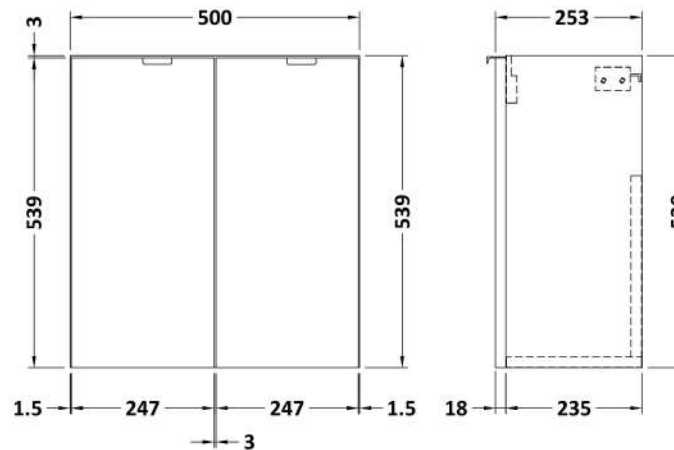

Sales Code: CBI3038

Description: 500 2-Door Wall Hung Unit & Basin

Packaging Details

Barcode: 5056678453803

Sales Code: OFF3034

Description: 500 2-Door Wall Hung Unit (255mm)

Product Dimensions

Height (mm):	540
Width (mm):	500
Depth (mm):	283
Nett Weight (kg):	9.5

Packaging Dimensions

Height (mm):	275
Width (mm):	520
Depth (mm):	275
Gross Weight (kg):	10

Packaging Data

Box Colour:	Brown Cardboard Box
Box Qty:	1
Label Size:	100 x 50
Label Colour:	White Label
Label Qty:	2

Sales Code: PMB302

Description: 500 Side Tap Basin 1Th (502.5X255x40)

Product Dimensions

Height (mm):	255
Width (mm):	503
Depth (mm):	135
Nett Weight (kg):	8

Packaging Dimensions

Height (mm):	305
Width (mm):	205
Depth (mm):	555
Gross Weight (kg):	8

Packaging Data

Box Colour:	Brown Cardboard Box - Printed
Box Qty:	1
Label Size:	100 x 50
Label Colour:	White Label
Label Qty:	2

Outer Box Dimensions (If Applicable)

Height (mm):	
Width (mm):	
Depth (mm):	
Gross Weight (kg):	
Barcode:	5055369063031