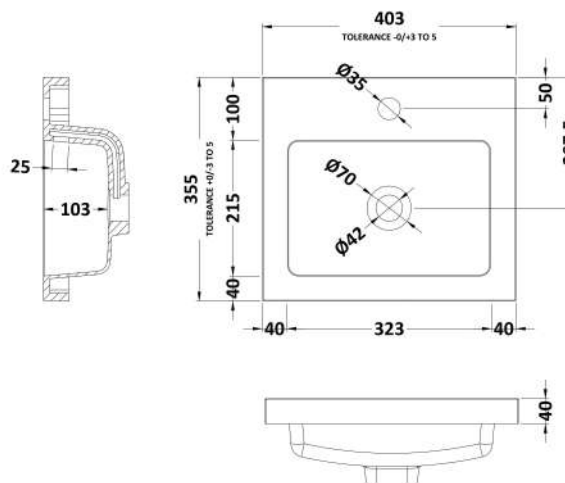

Packaging Dimensions

Height (mm):	560
Width (mm):	420
Depth (mm):	375
Gross Weight (kg):	10

Packaging Data

Box Colour:	Brown Cardboard Box
Box Qty:	1
Label Size:	100 x 50
Label Colour:	White Label
Label Qty:	2

Outer Box Dimensions (If Applicable)

Height (mm):	
Width (mm):	
Depth (mm):	
Gross Weight (kg):	
Barcode:	5056678436899

Product Details

Country of Origin:	United Kingdom
Fitting Instruction:	No
CE & UKCA:	N/A
FSC Certified Materials:	Yes
Colour:	Bleached Cuneo Oak
Construction Method:	Cam & Wood Dowel
Construction Type:	Rigid
Cabinet Finish:	MFC Textured Woodgrain
Fascia Finish:	MFC Textured Woodgrain
Cabinet Thickness (mm):	18
Fascia Thickness (mm):	18
Drawer Included:	No
Drawer Type:	Not Applicable
No of Shelves:	0
Hinge Type:	95 Degree Clip-On Soft Close
Hinge Included:	Yes, Supplied
Adjustable Legs:	No, Not Required
Fixings Included:	Yes
Handle Style:	Modern
Waste Shroud:	No
Handle Included:	Yes, Supplied
Handle Type:	Wrapover

Sales Code: PMB311

Description: 400 Rear Tap Basin 1Th

Product Dimensions

Height (mm):	355
Width (mm):	403
Depth (mm):	135
Nett Weight (kg):	6.01

Packaging Dimensions

Height (mm):	550
Width (mm):	450
Depth (mm):	420
Gross Weight (kg):	6.01

Packaging Data

Box Colour:	Brown Cardboard Box - Printed
Box Qty:	1
Label Size:	100 x 50
Label Colour:	White Label
Label Qty:	2

Outer Box Dimensions (If Applicable)

Height (mm):	
Width (mm):	
Depth (mm):	
Gross Weight (kg):	
Barcode:	5055369071968