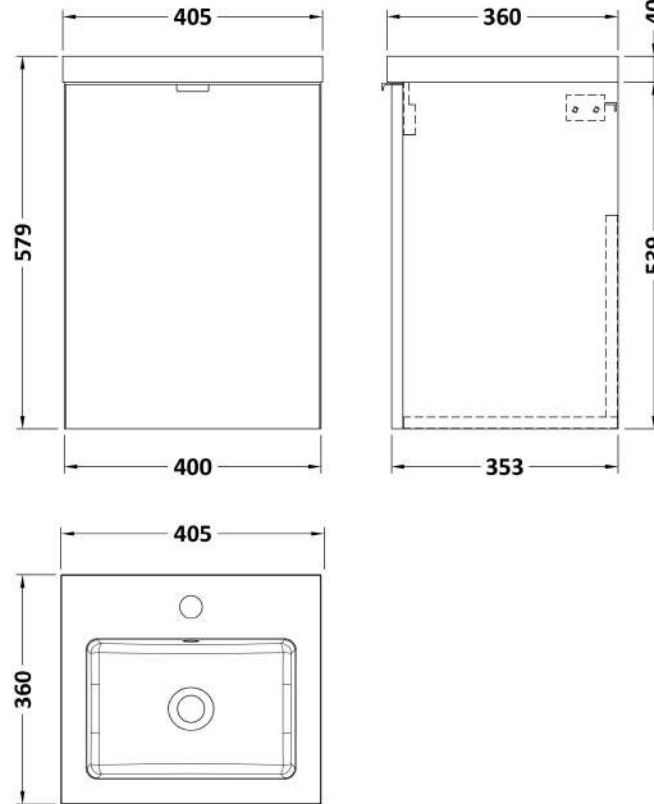

Sales Code: CBI3039

Description: 400 1-Door Wall Hung Unit & Basin

Packaging Details

Barcode: 5056678453810

Sales Code: OFF3033

Description: 400 1-Door Wall Hung Unit (355mm)

Product Dimensions

Height (mm):	540
Width (mm):	400
Depth (mm):	383
Nett Weight (kg):	9.5

Packaging Dimensions

Height (mm):	560
Width (mm):	420
Depth (mm):	375
Gross Weight (kg):	10

Packaging Data

Box Colour:	Brown Cardboard Box
Box Qty:	1
Label Size:	100 x 50
Label Colour:	White Label
Label Qty:	2

Outer Box Dimensions (If Applicable)

Height (mm):	
Width (mm):	
Depth (mm):	
Gross Weight (kg):	
Barcode:	5056678436899

Product Details

Country of Origin:	United Kingdom
Fitting Instruction:	No
CE & UKCA:	N/A
FSC Certified Materials:	Yes
Colour:	Bleached Cuneo Oak
Construction Method:	Cam & Wood Dowel
Construction Type:	Rigid
Cabinet Finish:	MFC Textured Woodgrain
Fascia Finish:	MFC Textured Woodgrain
Cabinet Thickness (mm):	18
Fascia Thickness (mm):	18
Drawer Included:	No
Drawer Type:	Not Applicable
No of Shelves:	0
Hinge Type:	95 Degree Clip-On Soft Close
Hinge Included:	Yes, Supplied
Adjustable Legs:	No, Not Required
Fixings Included:	Yes
Handle Style:	Modern
Waste Shroud:	No
Handle Included:	Yes, Supplied
Handle Type:	Wrapover

Sales Code: PMB311

Description: 400 Rear Tap Basin 1Th

Product Dimensions

Height (mm):	355
Width (mm):	403
Depth (mm):	135
Nett Weight (kg):	6.01

Packaging Dimensions

Height (mm):	550
Width (mm):	450
Depth (mm):	420
Gross Weight (kg):	6.01