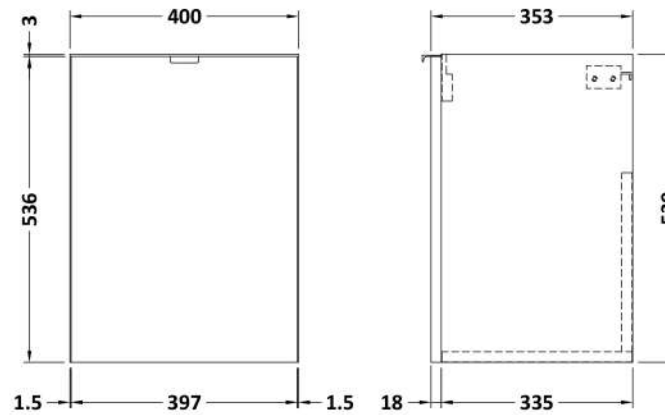

Sales Code: CBI3039

Description: 400 1-Door Wall Hung Unit & Basin

Packaging Details

Barcode: 5056678453810

Sales Code: OFF3033

Description: 400 1-Door Wall Hung Unit (355mm)

Product Dimensions

Height (mm):	540
Width (mm):	400
Depth (mm):	383
Nett Weight (kg):	9.5

Packaging Dimensions

Height (mm):	560
Width (mm):	420
Depth (mm):	375
Gross Weight (kg):	10

Packaging Data

Box Colour:	Brown Cardboard Box
Box Qty:	1
Label Size:	100 x 50
Label Colour:	White Label
Label Qty:	2

Sales Code: PMB311

Description: 400 Rear Tap Basin 1Th

Product Dimensions

Height (mm):	355
Width (mm):	403
Depth (mm):	135
Nett Weight (kg):	6.01

Packaging Dimensions

Height (mm):	550
Width (mm):	450
Depth (mm):	420
Gross Weight (kg):	6.01

Packaging Data

Box Colour:	Brown Cardboard Box - Printed
Box Qty:	1
Label Size:	100 x 50
Label Colour:	White Label
Label Qty:	2

Outer Box Dimensions (If Applicable)

Height (mm):	
Width (mm):	
Depth (mm):	
Gross Weight (kg):	
Barcode:	5055369071968