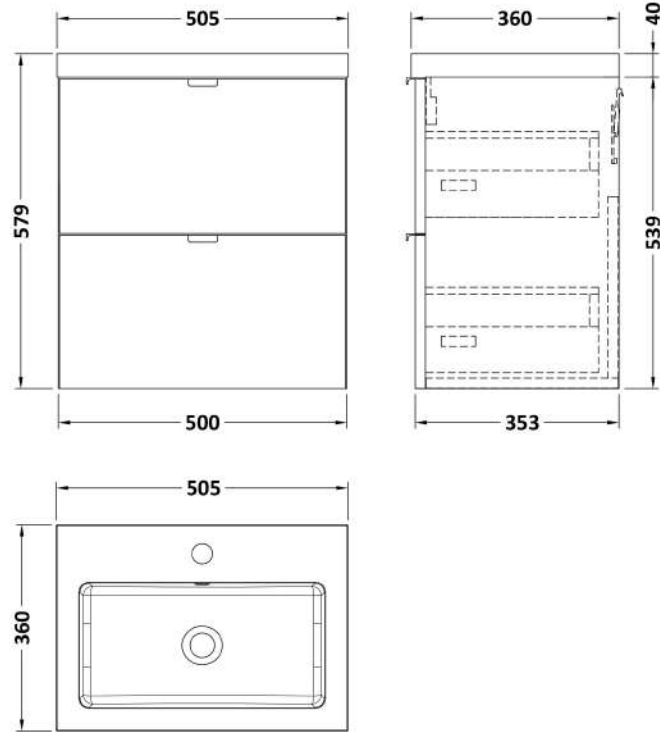

Sales Code: CBI3041

Description: 500 2-Drawer Wall Hung Unit & Basin

Packaging Details

Barcode: 5056678453841

Sales Code: OFF3036

Description: 500 2-Drawer Wall Hung Unit (355mm)

Product Dimensions

Height (mm):	540
Width (mm):	500
Depth (mm):	383
Nett Weight (kg):	18.5

Packaging Dimensions

Height (mm):	560
Width (mm):	520
Depth (mm):	375
Gross Weight (kg):	19

Packaging Data

Box Colour:	Brown Cardboard Box
Box Qty:	1
Label Size:	100 x 50
Label Colour:	White Label
Label Qty:	2

Outer Box Dimensions (If Applicable)

Height (mm):	
Width (mm):	
Depth (mm):	
Gross Weight (kg):	
Barcode:	5056678436929

Product Details

Country of Origin:	United Kingdom
Fitting Instruction:	No
CE & UKCA:	N/A
FSC Certified Materials:	Yes
Colour:	Bleached Cuneo Oak
Construction Method:	Cam & Wood Dowel
Construction Type:	Rigid
Cabinet Finish:	MFC Textured Woodgrain
Fascia Finish:	MFC Textured Woodgrain
Cabinet Thickness (mm):	18
Fascia Thickness (mm):	18
Drawer Included:	Yes
Drawer Type:	80mm High Metal Softclose
No of Shelves:	0
Hinge Type:	Not Applicable
Hinge Included:	Not Applicable
Adjustable Legs:	No, Not Required
Fixings Included:	Yes
Handle Style:	Modern
Waste Shroud:	Yes
Handle Included:	Yes, Supplied
Handle Type:	Wrapover

Sales Code: PMB312

Description: 500 Rear Tap Basin 1Th

Product Dimensions

Height (mm):	355
Width (mm):	503
Depth (mm):	135
Nett Weight (kg):	8.1

Packaging Dimensions

Height (mm):	420
Width (mm):	210
Depth (mm):	550
Gross Weight (kg):	8.1