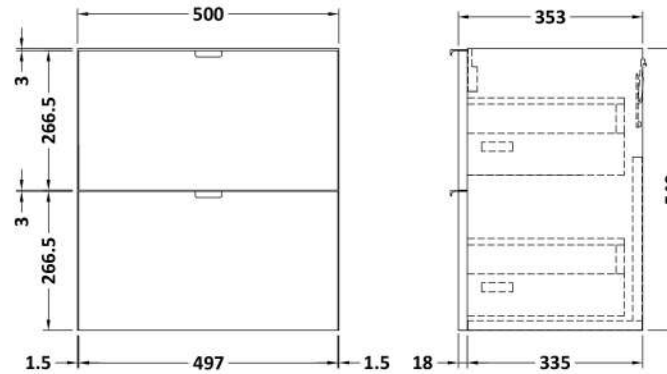

Sales Code: CBI3041

Description: 500 2-Drawer Wall Hung Unit & Basin

Packaging Details

Barcode: 5056678453841

Sales Code: OFF3036

Description: 500 2-Drawer Wall Hung Unit (355mm)

Product Dimensions

Height (mm):	540
Width (mm):	500
Depth (mm):	383
Nett Weight (kg):	18.5

Packaging Dimensions

Height (mm):	560
Width (mm):	520
Depth (mm):	375
Gross Weight (kg):	19

Packaging Data

Box Colour:	Brown Cardboard Box
Box Qty:	1
Label Size:	100 x 50
Label Colour:	White Label
Label Qty:	2

Sales Code: PMB312

Description: 500 Rear Tap Basin 1Th

Product Dimensions

Height (mm):	355
Width (mm):	503
Depth (mm):	135
Nett Weight (kg):	8.1

Packaging Dimensions

Height (mm):	420
Width (mm):	210
Depth (mm):	550
Gross Weight (kg):	8.1

Packaging Data

Box Colour:	Brown Cardboard Box - Printed
Box Qty:	1
Label Size:	100 x 50
Label Colour:	White Label
Label Qty:	2

Outer Box Dimensions (If Applicable)

Height (mm):	
Width (mm):	
Depth (mm):	
Gross Weight (kg):	
Barcode:	5055369071975