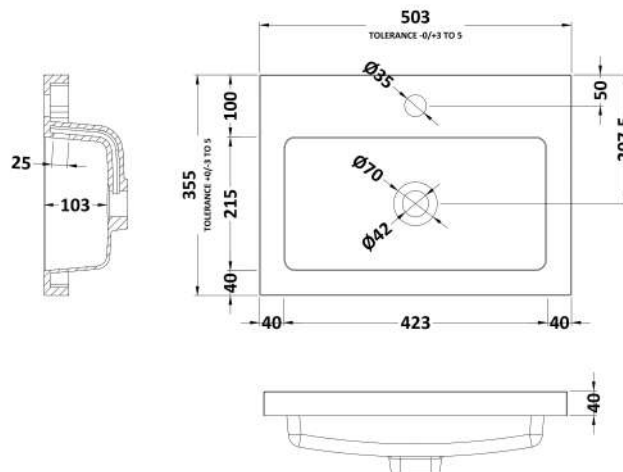

Packaging Dimensions

Height (mm):	560
Width (mm):	520
Depth (mm):	375
Gross Weight (kg):	19

Packaging Data

Box Colour:	Brown Cardboard Box
Box Qty:	1
Label Size:	100 x 50
Label Colour:	White Label
Label Qty:	2

Outer Box Dimensions (If Applicable)

Height (mm):	
Width (mm):	
Depth (mm):	
Gross Weight (kg):	
Barcode:	5056678436929

Product Details

Country of Origin:	United Kingdom
Fitting Instruction:	No
CE & UKCA:	N/A
FSC Certified Materials:	Yes
Colour:	Bleached Cuneo Oak
Construction Method:	Cam & Wood Dowel
Construction Type:	Rigid
Cabinet Finish:	MFC Textured Woodgrain
Fascia Finish:	MFC Textured Woodgrain
Cabinet Thickness (mm):	18
Fascia Thickness (mm):	18
Drawer Included:	Yes
Drawer Type:	80mm High Metal Softclose
No of Shelves:	0
Hinge Type:	Not Applicable
Hinge Included:	Not Applicable
Adjustable Legs:	No, Not Required
Fixings Included:	Yes
Handle Style:	Modern
Waste Shroud:	Yes
Handle Included:	Yes, Supplied
Handle Type:	Wrapover

Sales Code: PMB312

Description: 500 Rear Tap Basin 1Th

Product Dimensions

Height (mm):	355
Width (mm):	503
Depth (mm):	135
Nett Weight (kg):	8.1

Packaging Dimensions

Height (mm):	420
Width (mm):	210
Depth (mm):	550
Gross Weight (kg):	8.1

Packaging Data

Box Colour:	Brown Cardboard Box - Printed
Box Qty:	1
Label Size:	100 x 50
Label Colour:	White Label
Label Qty:	2

Outer Box Dimensions (If Applicable)

Height (mm):	
Width (mm):	
Depth (mm):	
Gross Weight (kg):	
Barcode:	5055369071975