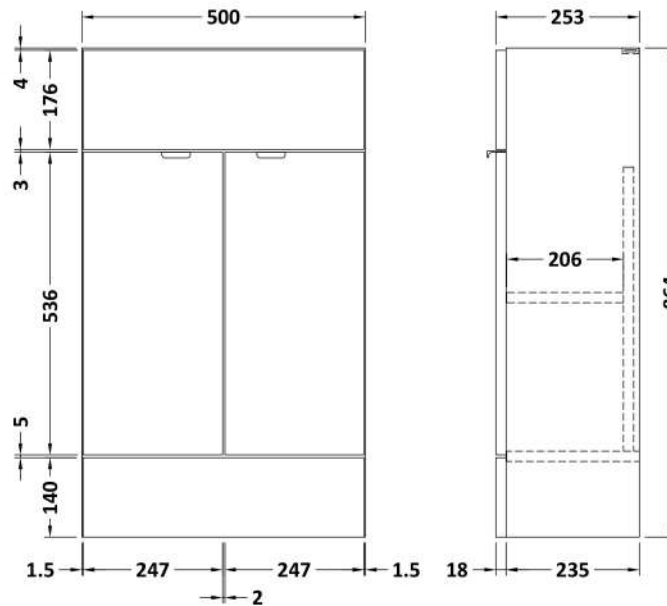

Sales Code: CBI3042

Description: 1000mm Combination Vanity & Wc Compact

Packaging Details

Barcode: 5056678453865

Sales Code: OFF3005

Description: 500 Vanity Unit Compact

Product Dimensions

Height (mm):	864
Width (mm):	500
Depth (mm):	255
Nett Weight (kg):	15

Packaging Dimensions

Height (mm):	290
Width (mm):	525
Depth (mm):	900
Gross Weight (kg):	15.5

Packaging Data

Box Colour:	Brown Cardboard Box
Box Qty:	1
Label Size:	100 x 50
Label Colour:	White Label
Label Qty:	2

Sales Code: OFF3045

Description: 500 W.C. Unit Compact

Product Dimensions

Height (mm):	864
Width (mm):	500
Depth (mm):	255
Nett Weight (kg):	11.5

Packaging Dimensions

Height (mm):	290
Width (mm):	525
Depth (mm):	900
Gross Weight (kg):	12

Sales Code: PMB402

Description: 1000 Straight Polymarble Basin

Product Dimensions

Height (mm):	135
Width (mm):	1003
Depth (mm):	255
Nett Weight (kg):	11.8

Packaging Dimensions

Height (mm):	190
Width (mm):	320
Depth (mm):	1060
Gross Weight (kg):	11.8