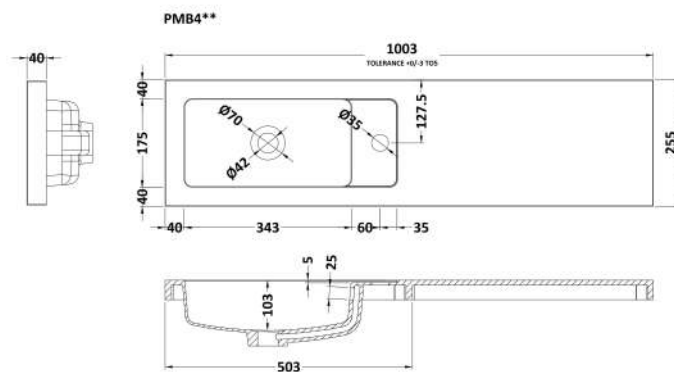

Sales Code: OFF3045

Description: 500 W.C. Unit Compact

Product Dimensions

Height (mm):	864
Width (mm):	500
Depth (mm):	255
Nett Weight (kg):	11.5

Packaging Dimensions

Height (mm):	290
Width (mm):	525
Depth (mm):	900
Gross Weight (kg):	12

Sales Code: OFF3091

Description: 1.25M Continuous Plinth

Product Dimensions

Height (mm):	1250
Width (mm):	145
Depth (mm):	18
Nett Weight (kg):	2

Packaging Dimensions

Height (mm):	20
Width (mm):	150
Depth (mm):	1260
Gross Weight (kg):	2

Packaging Data

Box Colour:	Brown Cardboard Box
Box Qty:	1
Label Size:	100 x 50
Label Colour:	White Label
Label Qty:	2

Outer Box Dimensions (If Applicable)

Height (mm):	
Width (mm):	
Depth (mm):	
Gross Weight (kg):	
Barcode:	5056678437124

Sales Code: PMB402

Description: 1000 Straight Polymarble Basin

Product Dimensions

Height (mm):	135
Width (mm):	1003
Depth (mm):	255
Nett Weight (kg):	11.8

Packaging Dimensions

Height (mm):	190
Width (mm):	320
Depth (mm):	1060
Gross Weight (kg):	11.8