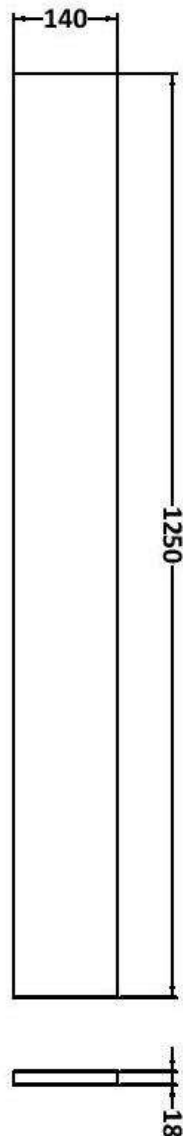

Packaging Dimensions

Height (mm):	290
Width (mm):	525
Depth (mm):	900
Gross Weight (kg):	15.5

Packaging Data

Box Colour:	Brown Cardboard Box
Box Qty:	1
Label Size:	100 x 50
Label Colour:	White Label
Label Qty:	2

Outer Box Dimensions (If Applicable)

Height (mm):	
Width (mm):	
Depth (mm):	
Gross Weight (kg):	
Barcode:	5056678436769

Product Details

Country of Origin:	United Kingdom
Fitting Instruction:	No
CE & UKCA:	N/A
FSC Certified Materials:	Yes
Colour:	Bleached Cuneo Oak
Construction Method:	Cam & Wood Dowel
Construction Type:	Rigid
Cabinet Finish:	MFC Textured Woodgrain
Fascia Finish:	MFC Textured Woodgrain
Cabinet Thickness (mm):	18
Fascia Thickness (mm):	18
Drawer Included:	No
Drawer Type:	Not Applicable
No of Shelves:	1
Hinge Type:	95 Degree Clip-On Soft Close
Hinge Included:	Yes
Adjustable Legs:	No
Fixings Included:	Yes
Handle Style:	Contemporary
Waste Shroud:	No
Handle Included:	Yes
Handle Type:	Wrapover

Packaging Data

Box Colour:	Brown Cardboard Box
Box Qty:	1
Label Size:	100 x 50
Label Colour:	White Label
Label Qty:	2

Outer Box Dimensions (If Applicable)

Height (mm):	
Width (mm):	
Depth (mm):	
Gross Weight (kg):	
Barcode:	5056678436998

Sales Code: OFF3091

Description: 1.25M Continuous Plinth

Product Dimensions

Height (mm):	1250
Width (mm):	145
Depth (mm):	18
Nett Weight (kg):	2

Packaging Dimensions

Height (mm):	20
Width (mm):	150
Depth (mm):	1260
Gross Weight (kg):	2