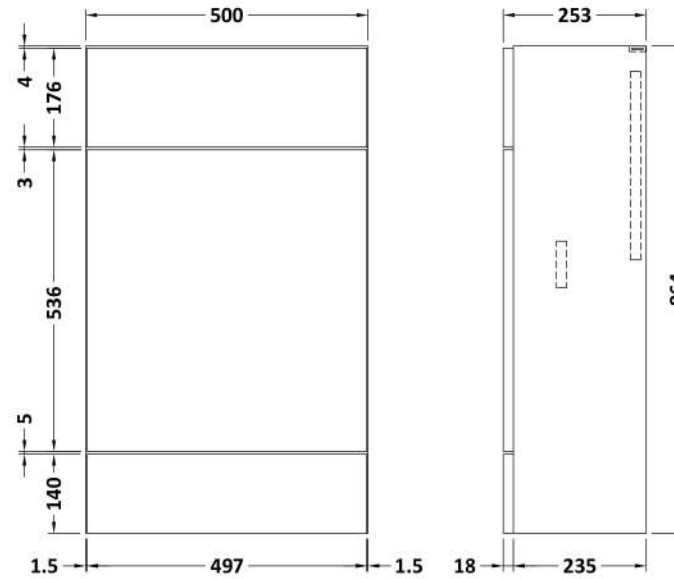

Packaging Dimensions

Height (mm):	290
Width (mm):	525
Depth (mm):	900
Gross Weight (kg):	15.5

Packaging Data

Box Colour:	Brown Cardboard Box
Box Qty:	1
Label Size:	100 x 50
Label Colour:	White Label
Label Qty:	2

Outer Box Dimensions (If Applicable)

Height (mm):	
Width (mm):	
Depth (mm):	
Gross Weight (kg):	
Barcode:	5056678436769

Product Details

Country of Origin:	United Kingdom
Fitting Instruction:	No
CE & UKCA:	N/A
FSC Certified Materials:	Yes
Colour:	Bleached Cuneo Oak
Construction Method:	Cam & Wood Dowel
Construction Type:	Rigid
Cabinet Finish:	MFC Textured Woodgrain
Fascia Finish:	MFC Textured Woodgrain
Cabinet Thickness (mm):	18
Fascia Thickness (mm):	18
Drawer Included:	No
Drawer Type:	Not Applicable
No of Shelves:	1
Hinge Type:	95 Degree Clip-On Soft Close
Hinge Included:	Yes
Adjustable Legs:	No
Fixings Included:	Yes
Handle Style:	Contemporary
Waste Shroud:	No
Handle Included:	Yes
Handle Type:	Wrapover

Sales Code: OFF3045

Description: 500 W.C. Unit Compact

Product Dimensions

Height (mm):	864
Width (mm):	500
Depth (mm):	255
Nett Weight (kg):	11.5

Packaging Dimensions

Height (mm):	290
Width (mm):	525
Depth (mm):	900
Gross Weight (kg):	12

Packaging Data

Box Colour:	Brown Cardboard Box
Box Qty:	1
Label Size:	100 x 50
Label Colour:	White Label
Label Qty:	2

Outer Box Dimensions (If Applicable)

Height (mm):	
Width (mm):	
Depth (mm):	
Gross Weight (kg):	
Barcode:	5056678436998