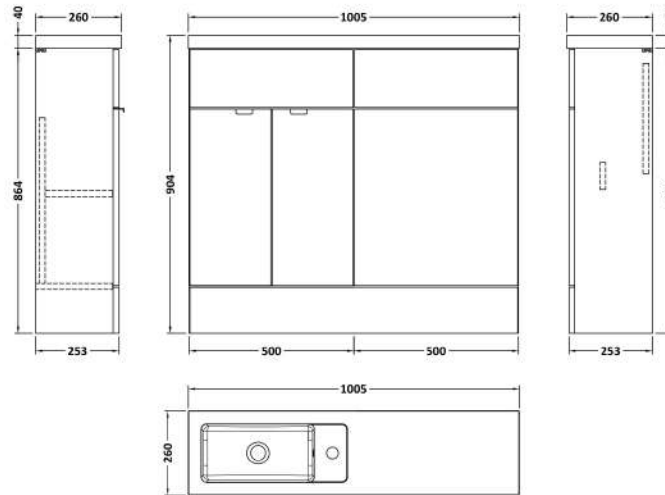

Sales Code: CBI3042

Description: 1000mm Combination Vanity & Wc Compact

Packaging Details

Barcode: 5056678453865

Sales Code: OFF3005

Description: 500 Vanity Unit Compact

Product Dimensions

Height (mm):	864
Width (mm):	500
Depth (mm):	255
Nett Weight (kg):	15

Packaging Dimensions

Height (mm):	290
Width (mm):	525
Depth (mm):	900
Gross Weight (kg):	15.5

Packaging Data

Box Colour:	Brown Cardboard Box
Box Qty:	1
Label Size:	100 x 50
Label Colour:	White Label
Label Qty:	2

Outer Box Dimensions (If Applicable)

Height (mm):	
Width (mm):	
Depth (mm):	
Gross Weight (kg):	
Barcode:	5056678436769

Product Details

Country of Origin:	United Kingdom
Fitting Instruction:	No
CE & UKCA:	N/A
FSC Certified Materials:	Yes
Colour:	Bleached Cuneo Oak
Construction Method:	Cam & Wood Dowel
Construction Type:	Rigid
Cabinet Finish:	MFC Textured Woodgrain
Fascia Finish:	MFC Textured Woodgrain
Cabinet Thickness (mm):	18
Fascia Thickness (mm):	18
Drawer Included:	No
Drawer Type:	Not Applicable
No of Shelves:	1
Hinge Type:	95 Degree Clip-On Soft Close
Hinge Included:	Yes
Adjustable Legs:	No
Fixings Included:	Yes
Handle Style:	Contemporary
Waste Shroud:	No
Handle Included:	Yes
Handle Type:	Wrapover

Sales Code: OFF3045

Description: 500 W.C. Unit Compact

Product Dimensions

Height (mm):	864
Width (mm):	500
Depth (mm):	255
Nett Weight (kg):	11.5

Packaging Dimensions

Height (mm):	290
Width (mm):	525
Depth (mm):	900
Gross Weight (kg):	12