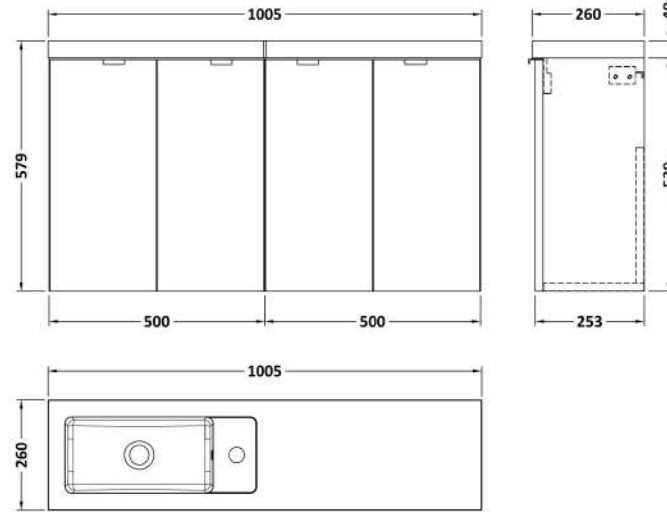

Sales Code: CBI3043

Description: 1000mm Combination Vanity Compact

Packaging Details

Barcode: 5056678453872

Sales Code: OFF3034

Description: 500 2-Door Wall Hung Unit (255mm)

Product Dimensions

Height (mm):	540
Width (mm):	500
Depth (mm):	283
Nett Weight (kg):	9.5

Packaging Dimensions

Height (mm):	275
Width (mm):	520
Depth (mm):	275
Gross Weight (kg):	10

Packaging Data

Box Colour:	Brown Cardboard Box
Box Qty:	1
Label Size:	100 x 50
Label Colour:	White Label
Label Qty:	2

Outer Box Dimensions (If Applicable)

Height (mm):	
Width (mm):	
Depth (mm):	
Gross Weight (kg):	
Barcode:	5056678436905

Product Details

Country of Origin:	United Kingdom
Fitting Instruction:	No
CE & UKCA:	N/A
FSC Certified Materials:	Yes
Colour:	Bleached Cuneo Oak
Construction Method:	Cam & Wood Dowel
Construction Type:	Rigid
Cabinet Finish:	MFC Textured Woodgrain
Fascia Finish:	MFC Textured Woodgrain
Cabinet Thickness (mm):	18
Fascia Thickness (mm):	18
Drawer Included:	No
Drawer Type:	Not Applicable
No of Shelves:	0
Hinge Type:	95 Degree Clip-On Soft Close
Hinge Included:	Yes, Supplied
Adjustable Legs:	No, Not Required
Fixings Included:	Yes
Handle Style:	Modern
Waste Shroud:	No
Handle Included:	Yes, Supplied
Handle Type:	Wrapover

Sales Code: PMB402

Description: 1000 Straight Polymarble Basin

Product Dimensions

Height (mm):	135
Width (mm):	1003
Depth (mm):	255
Nett Weight (kg):	11.8

Packaging Dimensions

Height (mm):	190
Width (mm):	320
Depth (mm):	1060
Gross Weight (kg):	11.8