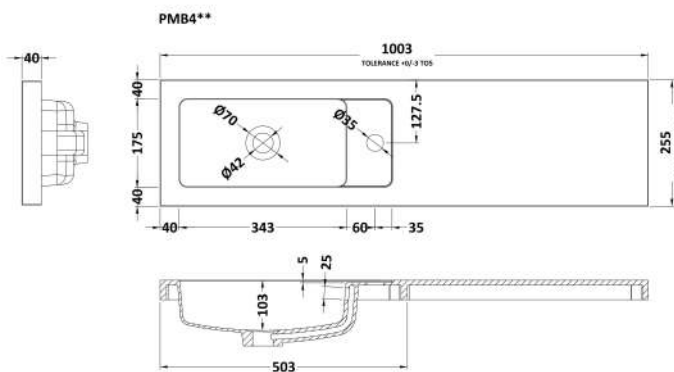

Packaging Dimensions

Height (mm):	275
Width (mm):	520
Depth (mm):	275
Gross Weight (kg):	10

Packaging Data

Box Colour:	Brown Cardboard Box
Box Qty:	1
Label Size:	100 x 50
Label Colour:	White Label
Label Qty:	2

Outer Box Dimensions (If Applicable)

Height (mm):	
Width (mm):	
Depth (mm):	
Gross Weight (kg):	
Barcode:	5056678436905

Product Details

Country of Origin:	United Kingdom
Fitting Instruction:	No
CE & UKCA:	N/A
FSC Certified Materials:	Yes
Colour:	Bleached Cuneo Oak
Construction Method:	Cam & Wood Dowel
Construction Type:	Rigid
Cabinet Finish:	MFC Textured Woodgrain
Fascia Finish:	MFC Textured Woodgrain
Cabinet Thickness (mm):	18
Fascia Thickness (mm):	18
Drawer Included:	No
Drawer Type:	Not Applicable
No of Shelves:	0
Hinge Type:	95 Degree Clip-On Soft Close
Hinge Included:	Yes, Supplied
Adjustable Legs:	No, Not Required
Fixings Included:	Yes
Handle Style:	Modern
Waste Shroud:	No
Handle Included:	Yes, Supplied
Handle Type:	Wrapover

Sales Code: PMB402

Description: 1000 Straight Polymarble Basin

Product Dimensions

Height (mm):	135
Width (mm):	1003
Depth (mm):	255
Nett Weight (kg):	11.8

Packaging Dimensions

Height (mm):	190
Width (mm):	320
Depth (mm):	1060
Gross Weight (kg):	11.8

Packaging Data

Box Colour:	Brown Cardboard Box - Printed
Box Qty:	1
Label Size:	100 x 50
Label Colour:	White Label
Label Qty:	2

Outer Box Dimensions (If Applicable)

Height (mm):	
Width (mm):	
Depth (mm):	
Gross Weight (kg):	
Barcode:	5056211847410