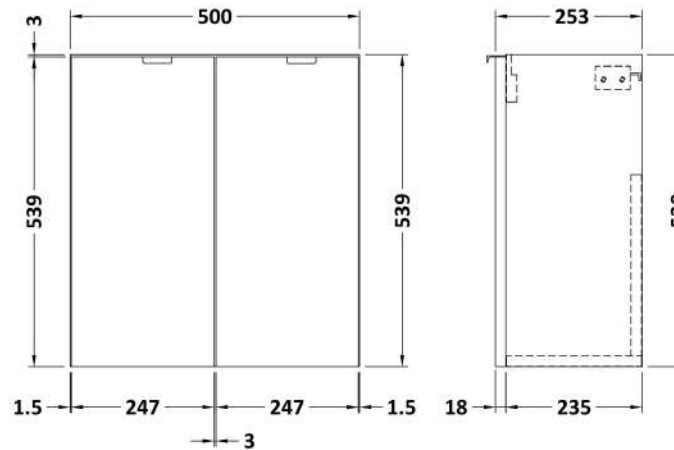

Sales Code: CBI3043

Description: 1000mm Combination Vanity Compact

Packaging Details

Barcode: 5056678453872

Sales Code: OFF3034

Description: 500 2-Door Wall Hung Unit (255mm)

Product Dimensions

Height (mm):	540
Width (mm):	500
Depth (mm):	283
Nett Weight (kg):	9.5

Packaging Dimensions

Height (mm):	275
Width (mm):	520
Depth (mm):	275
Gross Weight (kg):	10

Packaging Data

Box Colour:	Brown Cardboard Box
Box Qty:	1
Label Size:	100 x 50
Label Colour:	White Label
Label Qty:	2

Sales Code: PMB402

Description: 1000 Straight Polymarble Basin

Product Dimensions

Height (mm):	135
Width (mm):	1003
Depth (mm):	255
Nett Weight (kg):	11.8

Packaging Dimensions

Height (mm):	190
Width (mm):	320
Depth (mm):	1060
Gross Weight (kg):	11.8

Packaging Data

Box Colour:	Brown Cardboard Box - Printed
Box Qty:	1
Label Size:	100 x 50
Label Colour:	White Label
Label Qty:	2

Outer Box Dimensions (If Applicable)

Height (mm):	
Width (mm):	
Depth (mm):	
Gross Weight (kg):	
Barcode:	5056211847410