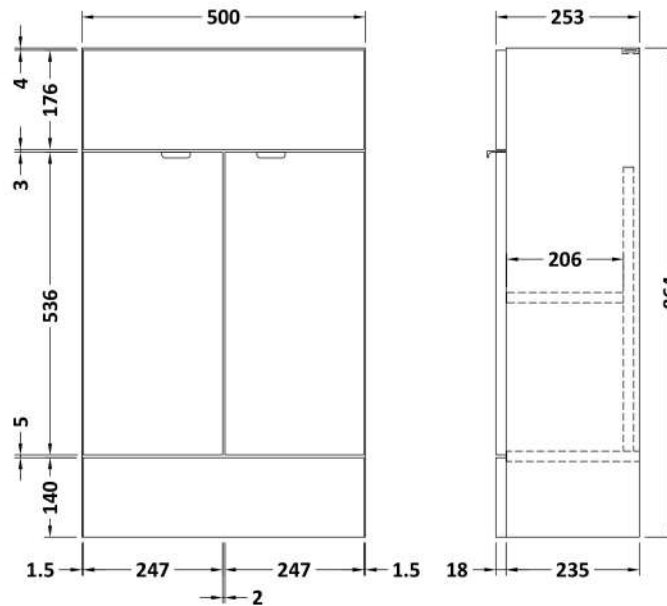

Sales Code: CBI3044

Description: 1000 Round Semi Rec Vanity & Wc Unit Lh

Packaging Details

Barcode: 5056678453889

Sales Code: OFF3005

Description: 500 Vanity Unit Compact

Product Dimensions

Height (mm):	864
Width (mm):	500
Depth (mm):	255
Nett Weight (kg):	15

Packaging Dimensions

Height (mm):	290
Width (mm):	525
Depth (mm):	900
Gross Weight (kg):	15.5

Packaging Data

Box Colour:	Brown Cardboard Box
Box Qty:	1
Label Size:	100 x 50
Label Colour:	White Label
Label Qty:	2

Sales Code: OFF3045

Description: 500 W.C. Unit Compact

Product Dimensions

Height (mm):	864
Width (mm):	500
Depth (mm):	255
Nett Weight (kg):	11.5

Packaging Dimensions

Height (mm):	290
Width (mm):	525
Depth (mm):	900
Gross Weight (kg):	12

Sales Code: PMB512L

Description: 1000 Round S/Recess Polymarble Basin Lh

Product Dimensions

Height (mm):	135
Width (mm):	1003
Depth (mm):	355
Nett Weight (kg):	15

Packaging Dimensions

Height (mm):	190
Width (mm):	420
Depth (mm):	1060
Gross Weight (kg):	15