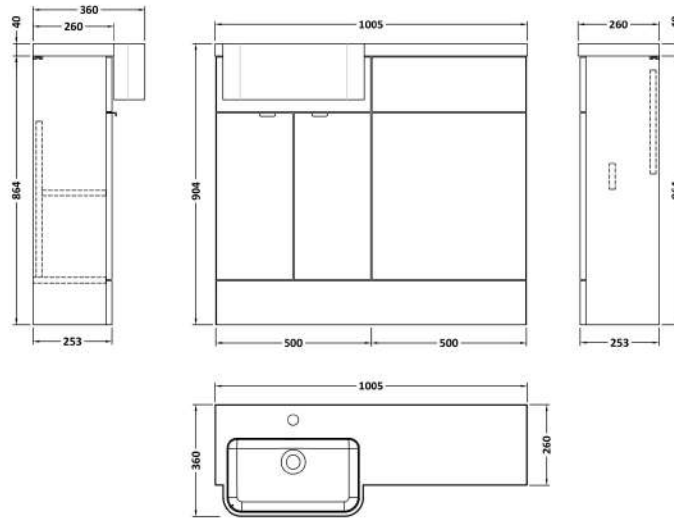

Sales Code: CBI3044

Description: 1000 Round Semi Rec Vanity & Wc Unit Lh

Packaging Details

Barcode: 5056678453889

Sales Code: OFF3005

Description: 500 Vanity Unit Compact

Product Dimensions

Height (mm):	864
Width (mm):	500
Depth (mm):	255
Nett Weight (kg):	15

Packaging Dimensions

Height (mm):	290
Width (mm):	525
Depth (mm):	900
Gross Weight (kg):	15.5

Packaging Data

Box Colour:	Brown Cardboard Box
Box Qty:	1
Label Size:	100 x 50
Label Colour:	White Label
Label Qty:	2

Sales Code: OFF3045

Description: 500 W.C. Unit Compact

Product Dimensions

Height (mm):	864
Width (mm):	500
Depth (mm):	255
Nett Weight (kg):	11.5

Packaging Dimensions

Height (mm):	290
Width (mm):	525
Depth (mm):	900
Gross Weight (kg):	12

Sales Code: PMB512L

Description: 1000 Round S/Recess Polymarble Basin Lh

Product Dimensions

Height (mm):	135
Width (mm):	1003
Depth (mm):	355
Nett Weight (kg):	15

Packaging Dimensions

Height (mm):	190
Width (mm):	420
Depth (mm):	1060
Gross Weight (kg):	15