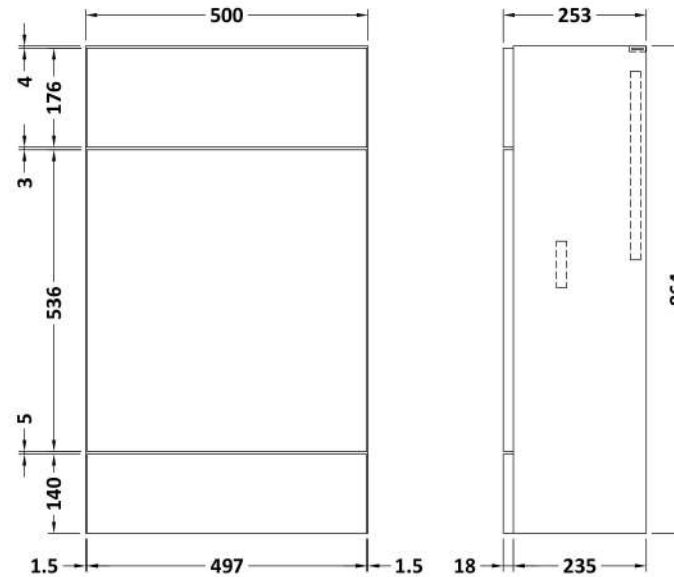

Packaging Dimensions

Height (mm):	290
Width (mm):	525
Depth (mm):	900
Gross Weight (kg):	15.5

Packaging Data

Box Colour:	Brown Cardboard Box
Box Qty:	1
Label Size:	100 x 50
Label Colour:	White Label
Label Qty:	2

Outer Box Dimensions (If Applicable)

Height (mm):	
Width (mm):	
Depth (mm):	
Gross Weight (kg):	
Barcode:	5056678436769

Product Details

Country of Origin:	United Kingdom
Fitting Instruction:	No
CE & UKCA:	N/A
FSC Certified Materials:	Yes
Colour:	Bleached Cuneo Oak
Construction Method:	Cam & Wood Dowel
Construction Type:	Rigid
Cabinet Finish:	MFC Textured Woodgrain
Fascia Finish:	MFC Textured Woodgrain
Cabinet Thickness (mm):	18
Fascia Thickness (mm):	18
Drawer Included:	No
Drawer Type:	Not Applicable
No of Shelves:	1
Hinge Type:	95 Degree Clip-On Soft Close
Hinge Included:	Yes
Adjustable Legs:	No
Fixings Included:	Yes
Handle Style:	Contemporary
Waste Shroud:	No
Handle Included:	Yes
Handle Type:	Wrapover

Sales Code: OFF3045

Description: 500 W.C. Unit Compact

Product Dimensions

Height (mm):	864
Width (mm):	500
Depth (mm):	255
Nett Weight (kg):	11.5

Packaging Dimensions

Height (mm):	290
Width (mm):	525
Depth (mm):	900
Gross Weight (kg):	12

Packaging Data

Box Colour:	Brown Cardboard Box
Box Qty:	1
Label Size:	100 x 50
Label Colour:	White Label
Label Qty:	2

Outer Box Dimensions (If Applicable)

Height (mm):	
Width (mm):	
Depth (mm):	
Gross Weight (kg):	
Barcode:	5056678436998