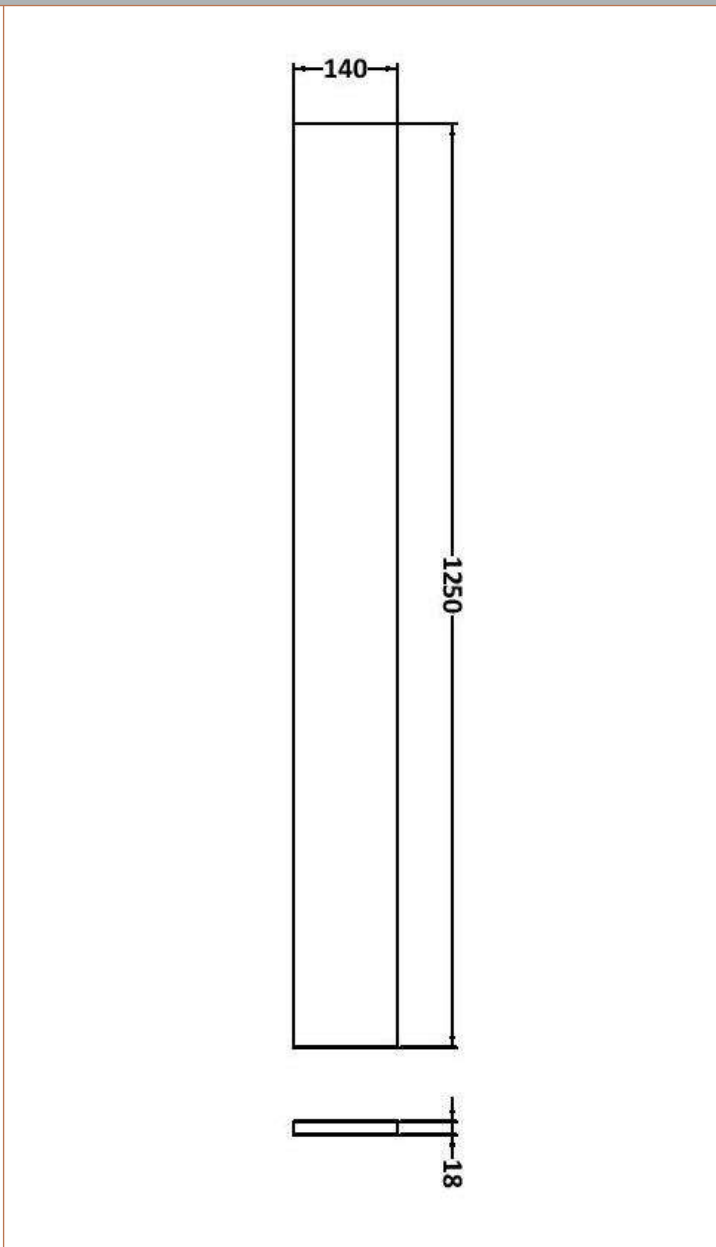

Sales Code: OFF3091

Description: 1.25M Continuous Plinth

Product Dimensions	
Height (mm):	1250
Width (mm):	145
Depth (mm):	18
Nett Weight (kg):	2
Packaging Dimensions	
Height (mm):	20
Width (mm):	150
Depth (mm):	1260
Gross Weight (kg):	2
Packaging Data	
Box Colour:	Brown Cardboard Box
Box Qty:	1
Label Size:	100 x 50
Label Colour:	White Label
Label Qty:	2
Outer Box Dimensions (If Applicable)	
Height (mm):	
Width (mm):	
Depth (mm):	
Gross Weight (kg):	
Barcode:	5056678437124
Product Details	
Country of Origin:	United Kingdom
Fitting Instruction:	No
CE & UKCA:	N/A
FSC Certified Materials:	Yes
Colour:	Bleached Cuneo Oak
Construction Method:	Not Applicable
Construction Type:	Flat-Pack
Cabinet Finish:	MFC Textured Woodgrain
Fascia Finish:	MFC Textured Woodgrain
Cabinet Thickness (mm):	18
Fascia Thickness (mm):	18
Drawer Included:	Not Applicable
Drawer Type:	Not Applicable
No of Shelves:	Not Applicable
Hinge Type:	Not Applicable
Hinge Included:	Not Applicable
Adjustable Legs:	No
Fixings Included:	No
Handle Style:	Not Applicable
Waste Shroud:	Not Applicable
Handle Included:	No
Handle Type:	Not Applicable