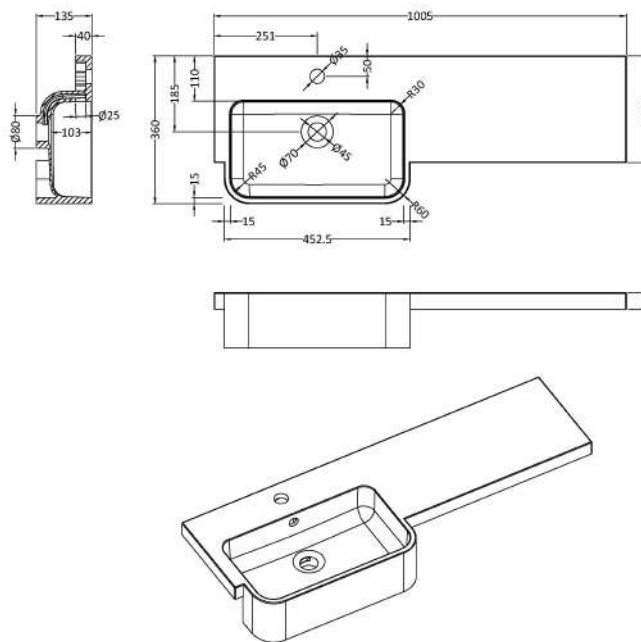

Sales Code: OFF3045

Description: 500 W.C. Unit Compact

Product Dimensions

Height (mm):	864
Width (mm):	500
Depth (mm):	255
Nett Weight (kg):	11.5

Packaging Dimensions

Height (mm):	290
Width (mm):	525
Depth (mm):	900
Gross Weight (kg):	12

Packaging Data

Box Colour:	Brown Cardboard Box
Box Qty:	1
Label Size:	100 x 50
Label Colour:	White Label
Label Qty:	2

Outer Box Dimensions (If Applicable)

Height (mm):	
Width (mm):	
Depth (mm):	
Gross Weight (kg):	
Barcode:	5056678436998

Sales Code: OFF3091

Description: 1.25M Continuous Plinth

Product Dimensions	
Height (mm):	1250
Width (mm):	145
Depth (mm):	18
Nett Weight (kg):	2
Packaging Dimensions	
Height (mm):	20
Width (mm):	150
Depth (mm):	1260
Gross Weight (kg):	2
Packaging Data	
Box Colour:	Brown Cardboard Box
Box Qty:	1
Label Size:	100 x 50
Label Colour:	White Label
Label Qty:	2
Outer Box Dimensions (If Applicable)	
Height (mm):	
Width (mm):	
Depth (mm):	
Gross Weight (kg):	
Barcode:	5056678437124
Product Details	
Country of Origin:	United Kingdom
Fitting Instruction:	No
CE & UKCA:	N/A
FSC Certified Materials:	Yes
Colour:	Bleached Cuneo Oak
Construction Method:	Not Applicable
Construction Type:	Flat-Pack
Cabinet Finish:	MFC Textured Woodgrain
Fascia Finish:	MFC Textured Woodgrain
Cabinet Thickness (mm):	18
Fascia Thickness (mm):	18
Drawer Included:	Not Applicable
Drawer Type:	Not Applicable
No of Shelves:	Not Applicable
Hinge Type:	Not Applicable
Hinge Included:	Not Applicable
Adjustable Legs:	No
Fixings Included:	No
Handle Style:	Not Applicable
Waste Shroud:	Not Applicable
Handle Included:	No
Handle Type:	Not Applicable

Sales Code: PMB512L

Description: 1000 Round S/Recess Polymarble Basin Lh

Product Dimensions

Height (mm):	135
Width (mm):	1003
Depth (mm):	355
Nett Weight (kg):	15

Packaging Dimensions

Height (mm):	190
Width (mm):	420
Depth (mm):	1060
Gross Weight (kg):	15